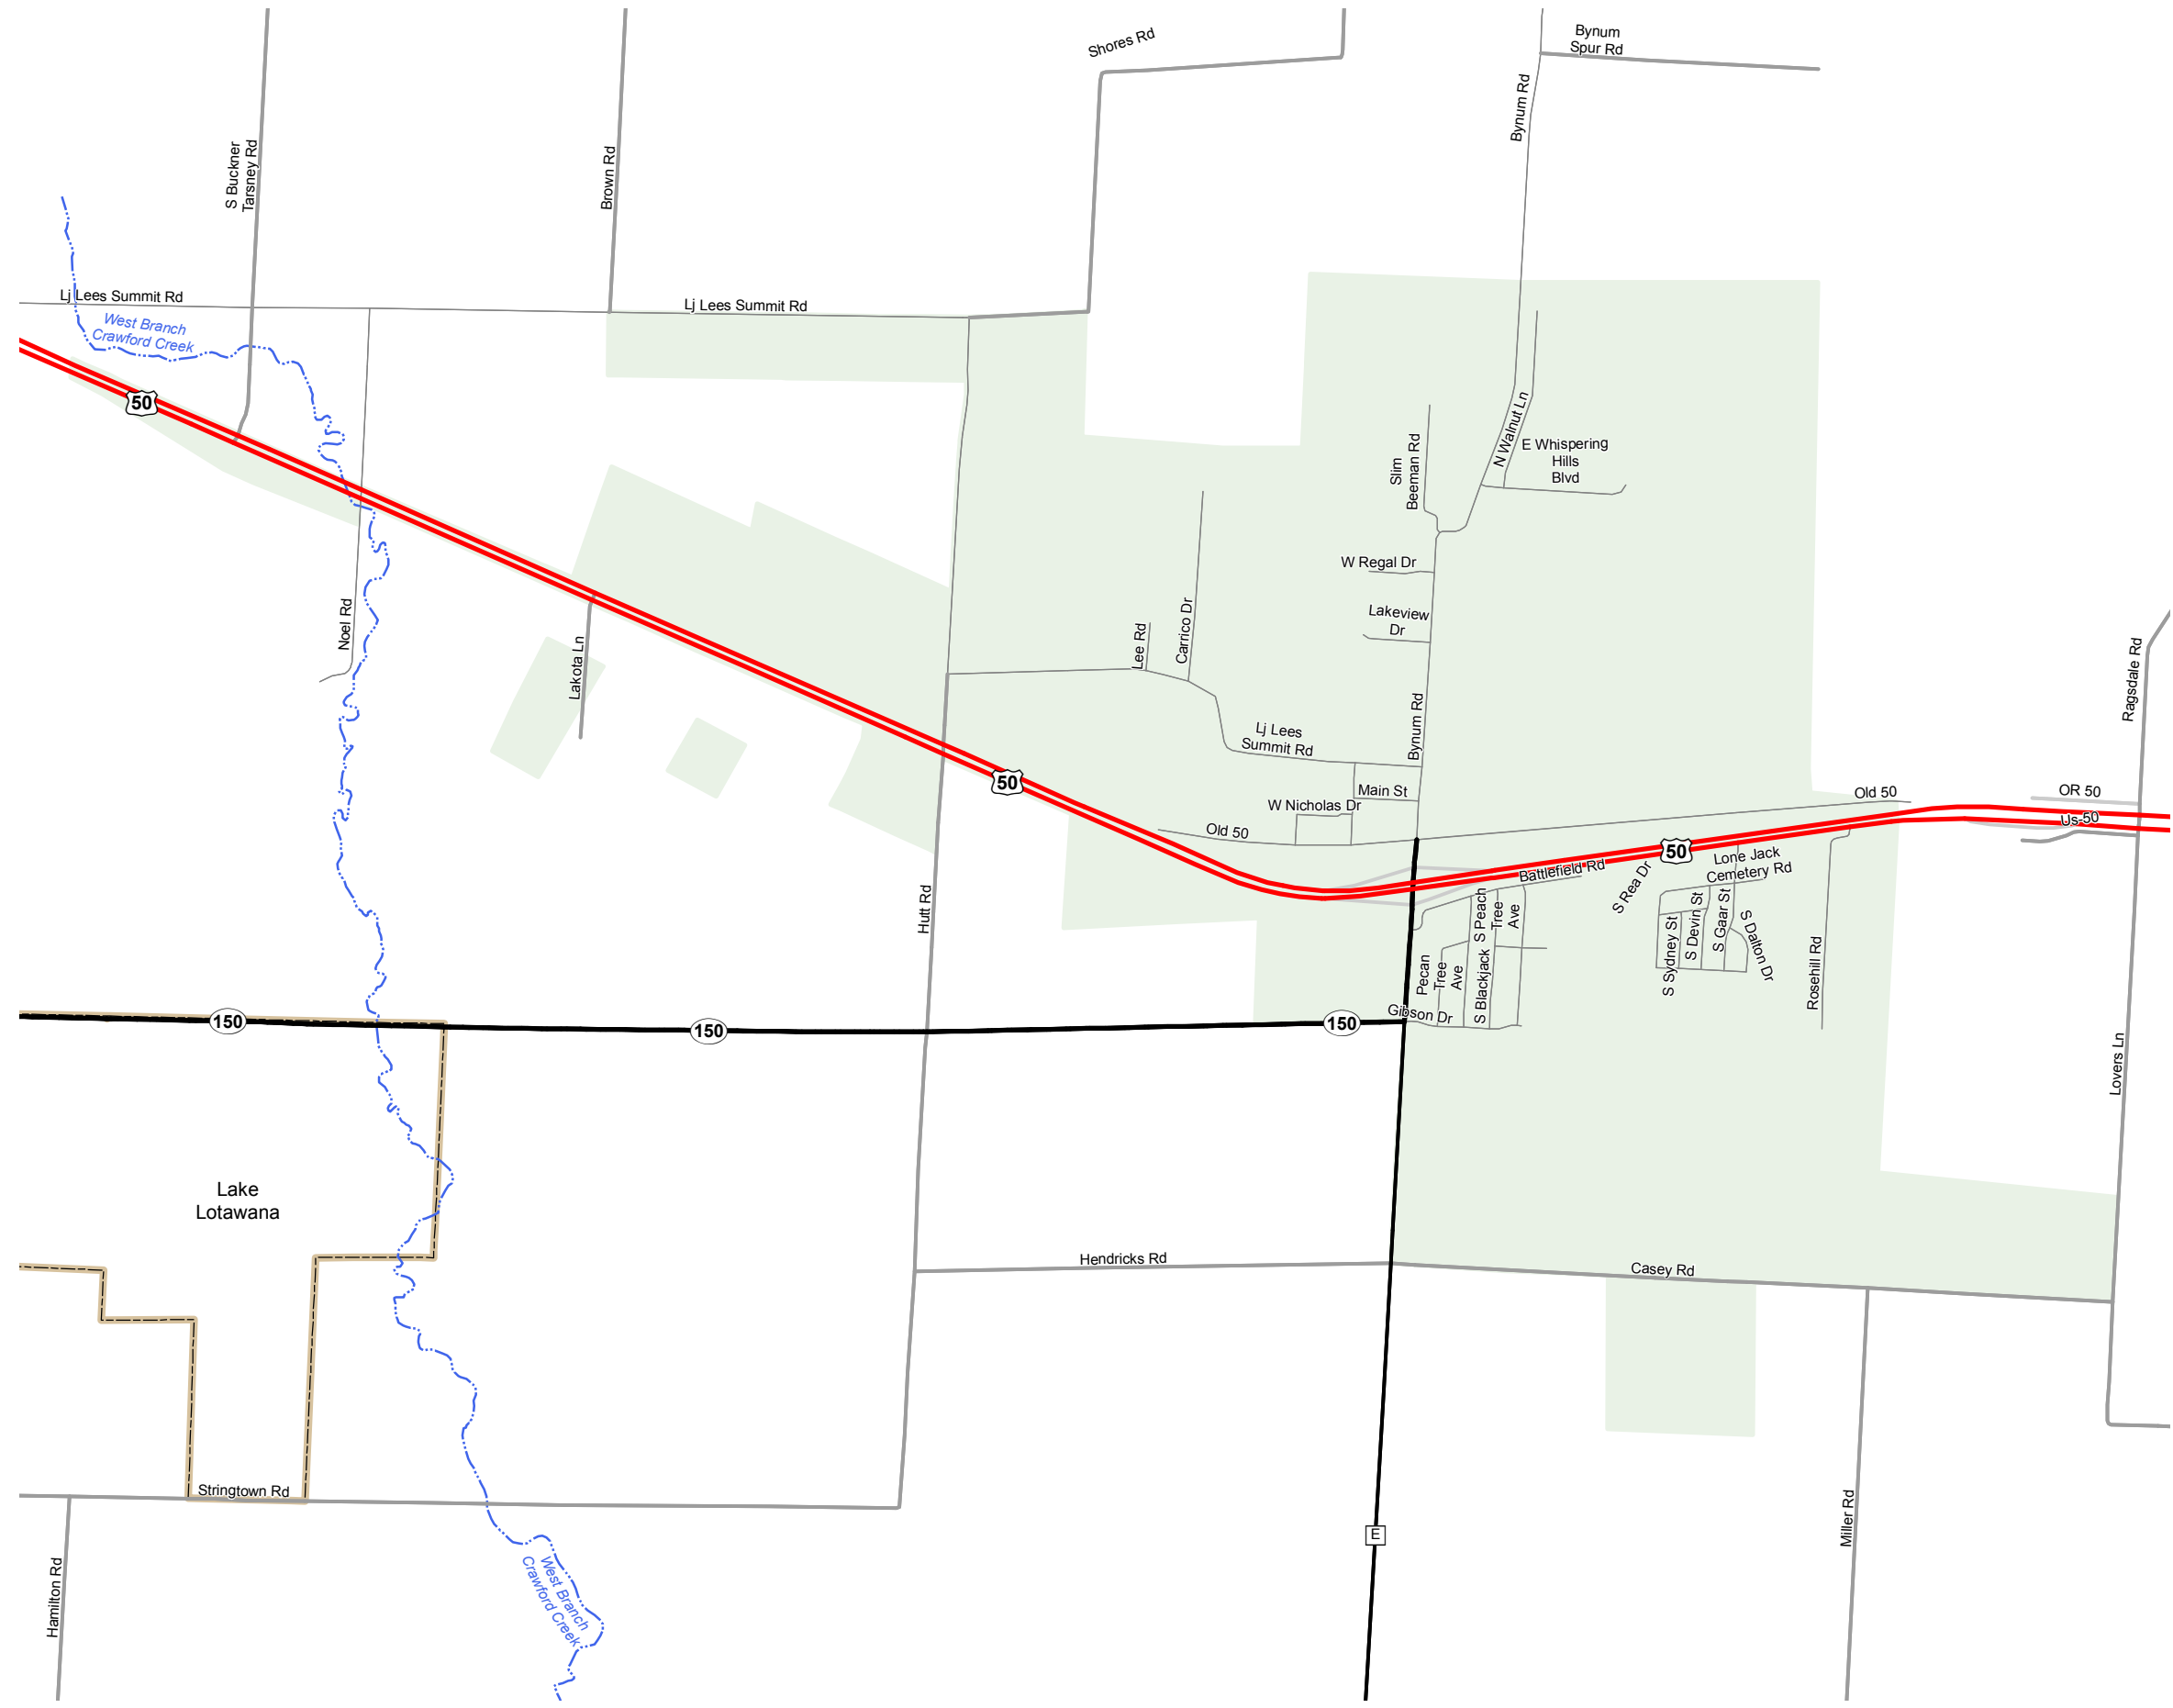

LONE JACK

JACKSON COUNTY
MISSOURI
KANSAS CITY DISTRICT

2015

Legend

- Interstate
- Interstate Loop
- US Route
- Business Route
- Missouri Route
- Letter Route
- County Road
- Railroad
- City Street
- Other Routes
- River or Stream
- Lake or Large River
- City Limits
- County Boundary
- Surrounding City Limits