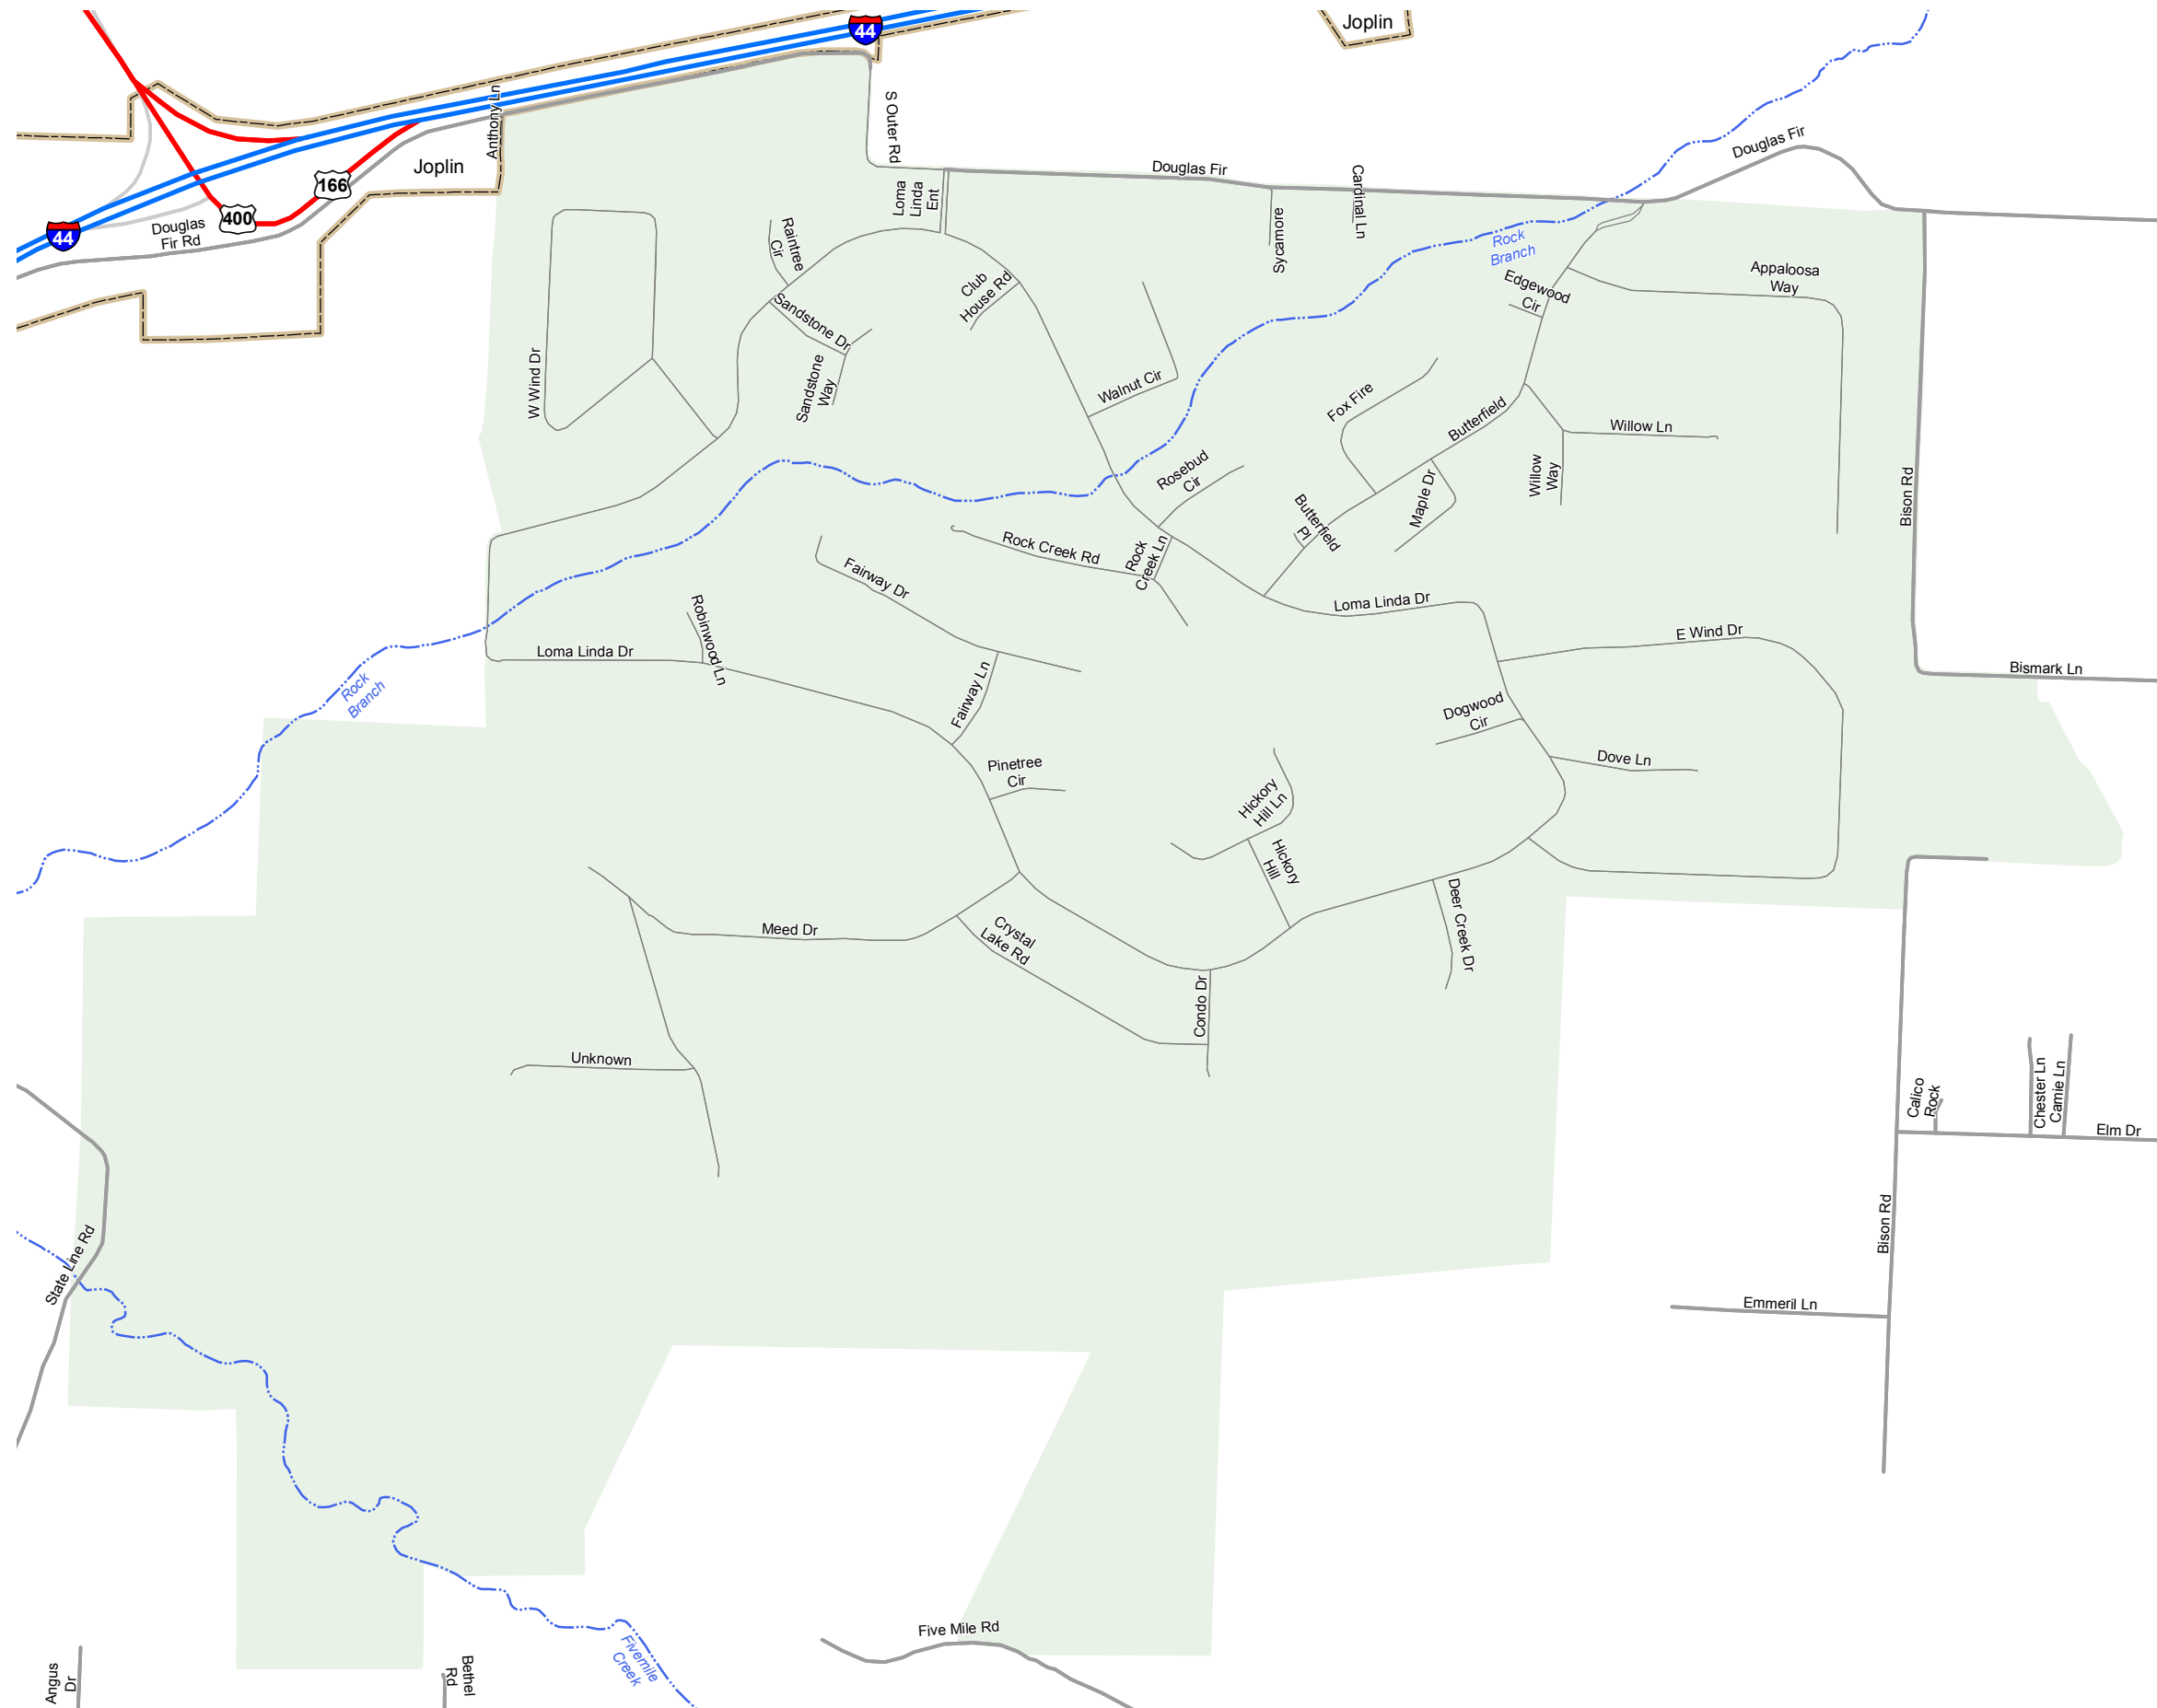

LOMA LINDA

NEWTON COUNTY

MISSOURI

SOUTHWEST DISTRICT

2015

Legend

- Interstate
- Interstate Loop
- US Route
- Business Route
- Missouri Route
- Letter Route
- County Road
- Railroad
- City Street
- Other Routes
- River or Stream
- Lake or Large River
- City Limits
- County Boundary
- Surrounding City Limits

Loma Linda Dr

Rainwood Ln

Fairway Dr

Fairway Ln

Pinetree Cir

Rock Creek Ln

Rock Creek Rd

Rosebud Cir

Walnut Cir

Fox Fire

Butterfield

Maple Dr

Butterfield

Willow Way

Willow Ln

Edgewood Cir

Appaloosa Way

Bison Rd

Bismark Ln

E Wind Dr

Loma Linda Dr

Butterfield

Butterfield

Sandstone Way