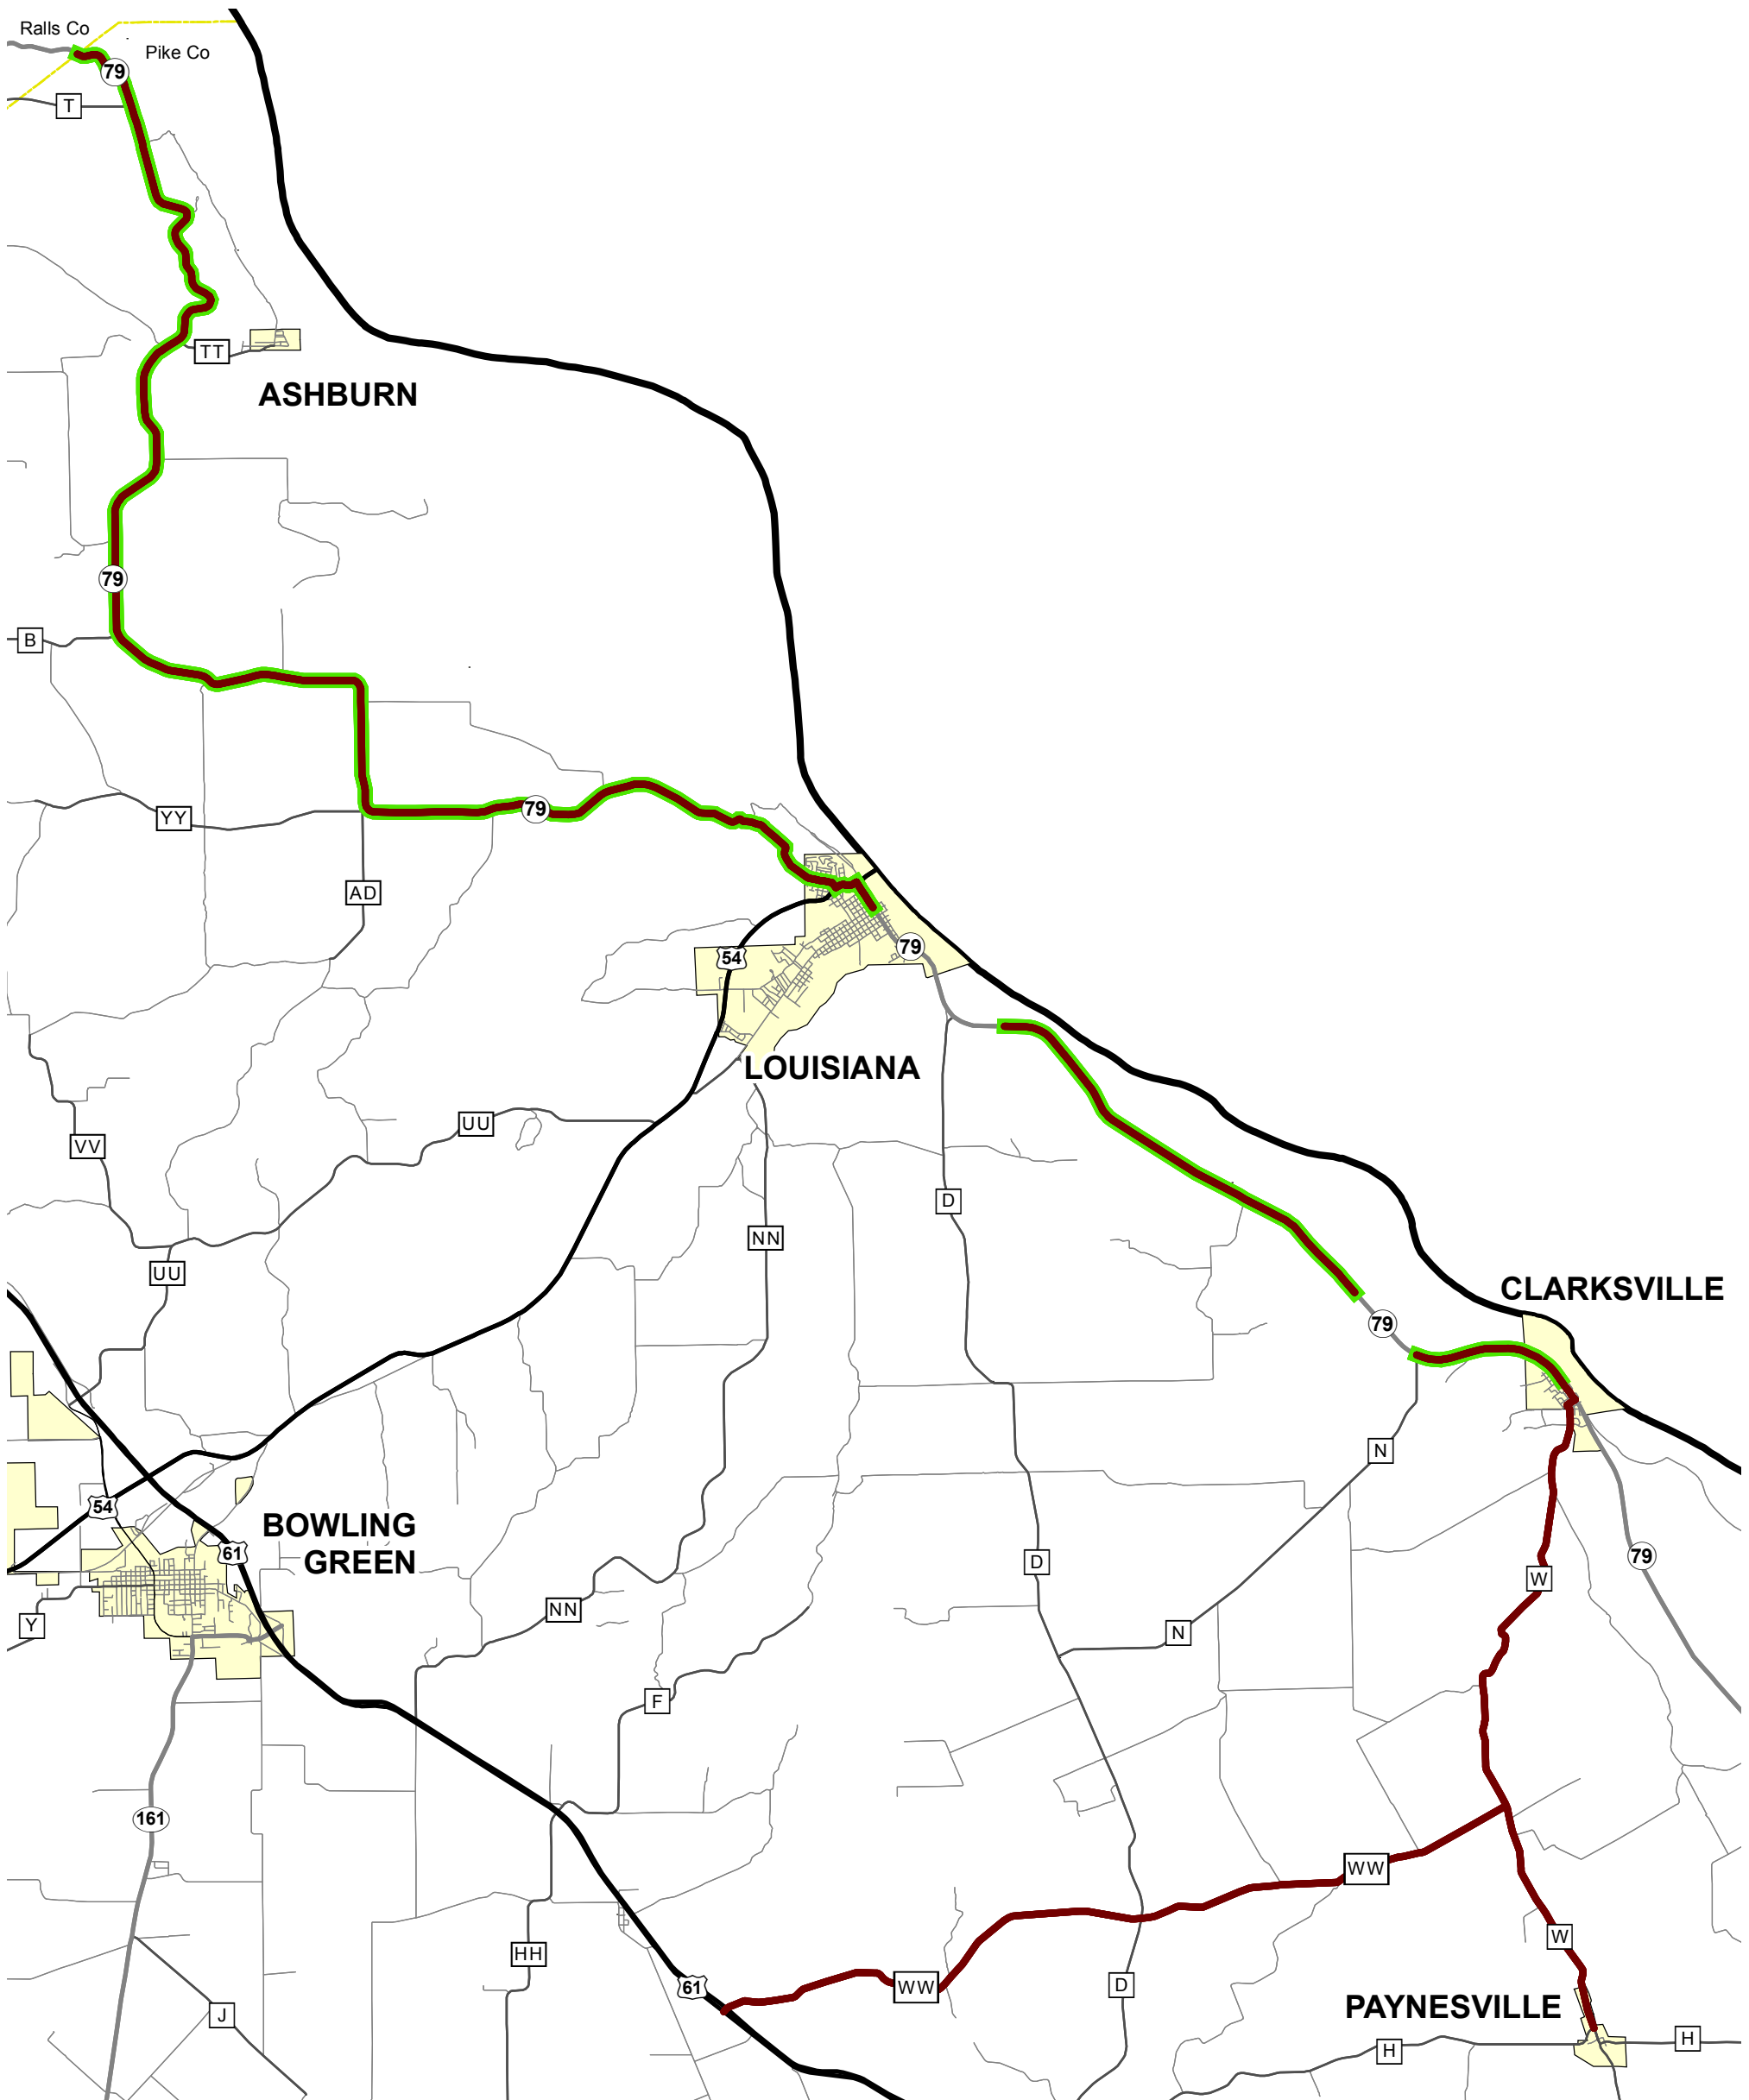

# Little Dixie Highway of the Great River Road Scenic Byway

Missouri Department of Transportation  
 Transportation Planning  
 1-888-ASK-MODOT  
 WWW.MODOT.ORG  
 Date: 1/24/2020

### Legend

- Little Dixie Highway of the Great River Road
- Federal Designated Scenic Byway
- City Limit
- State
- COUNTY