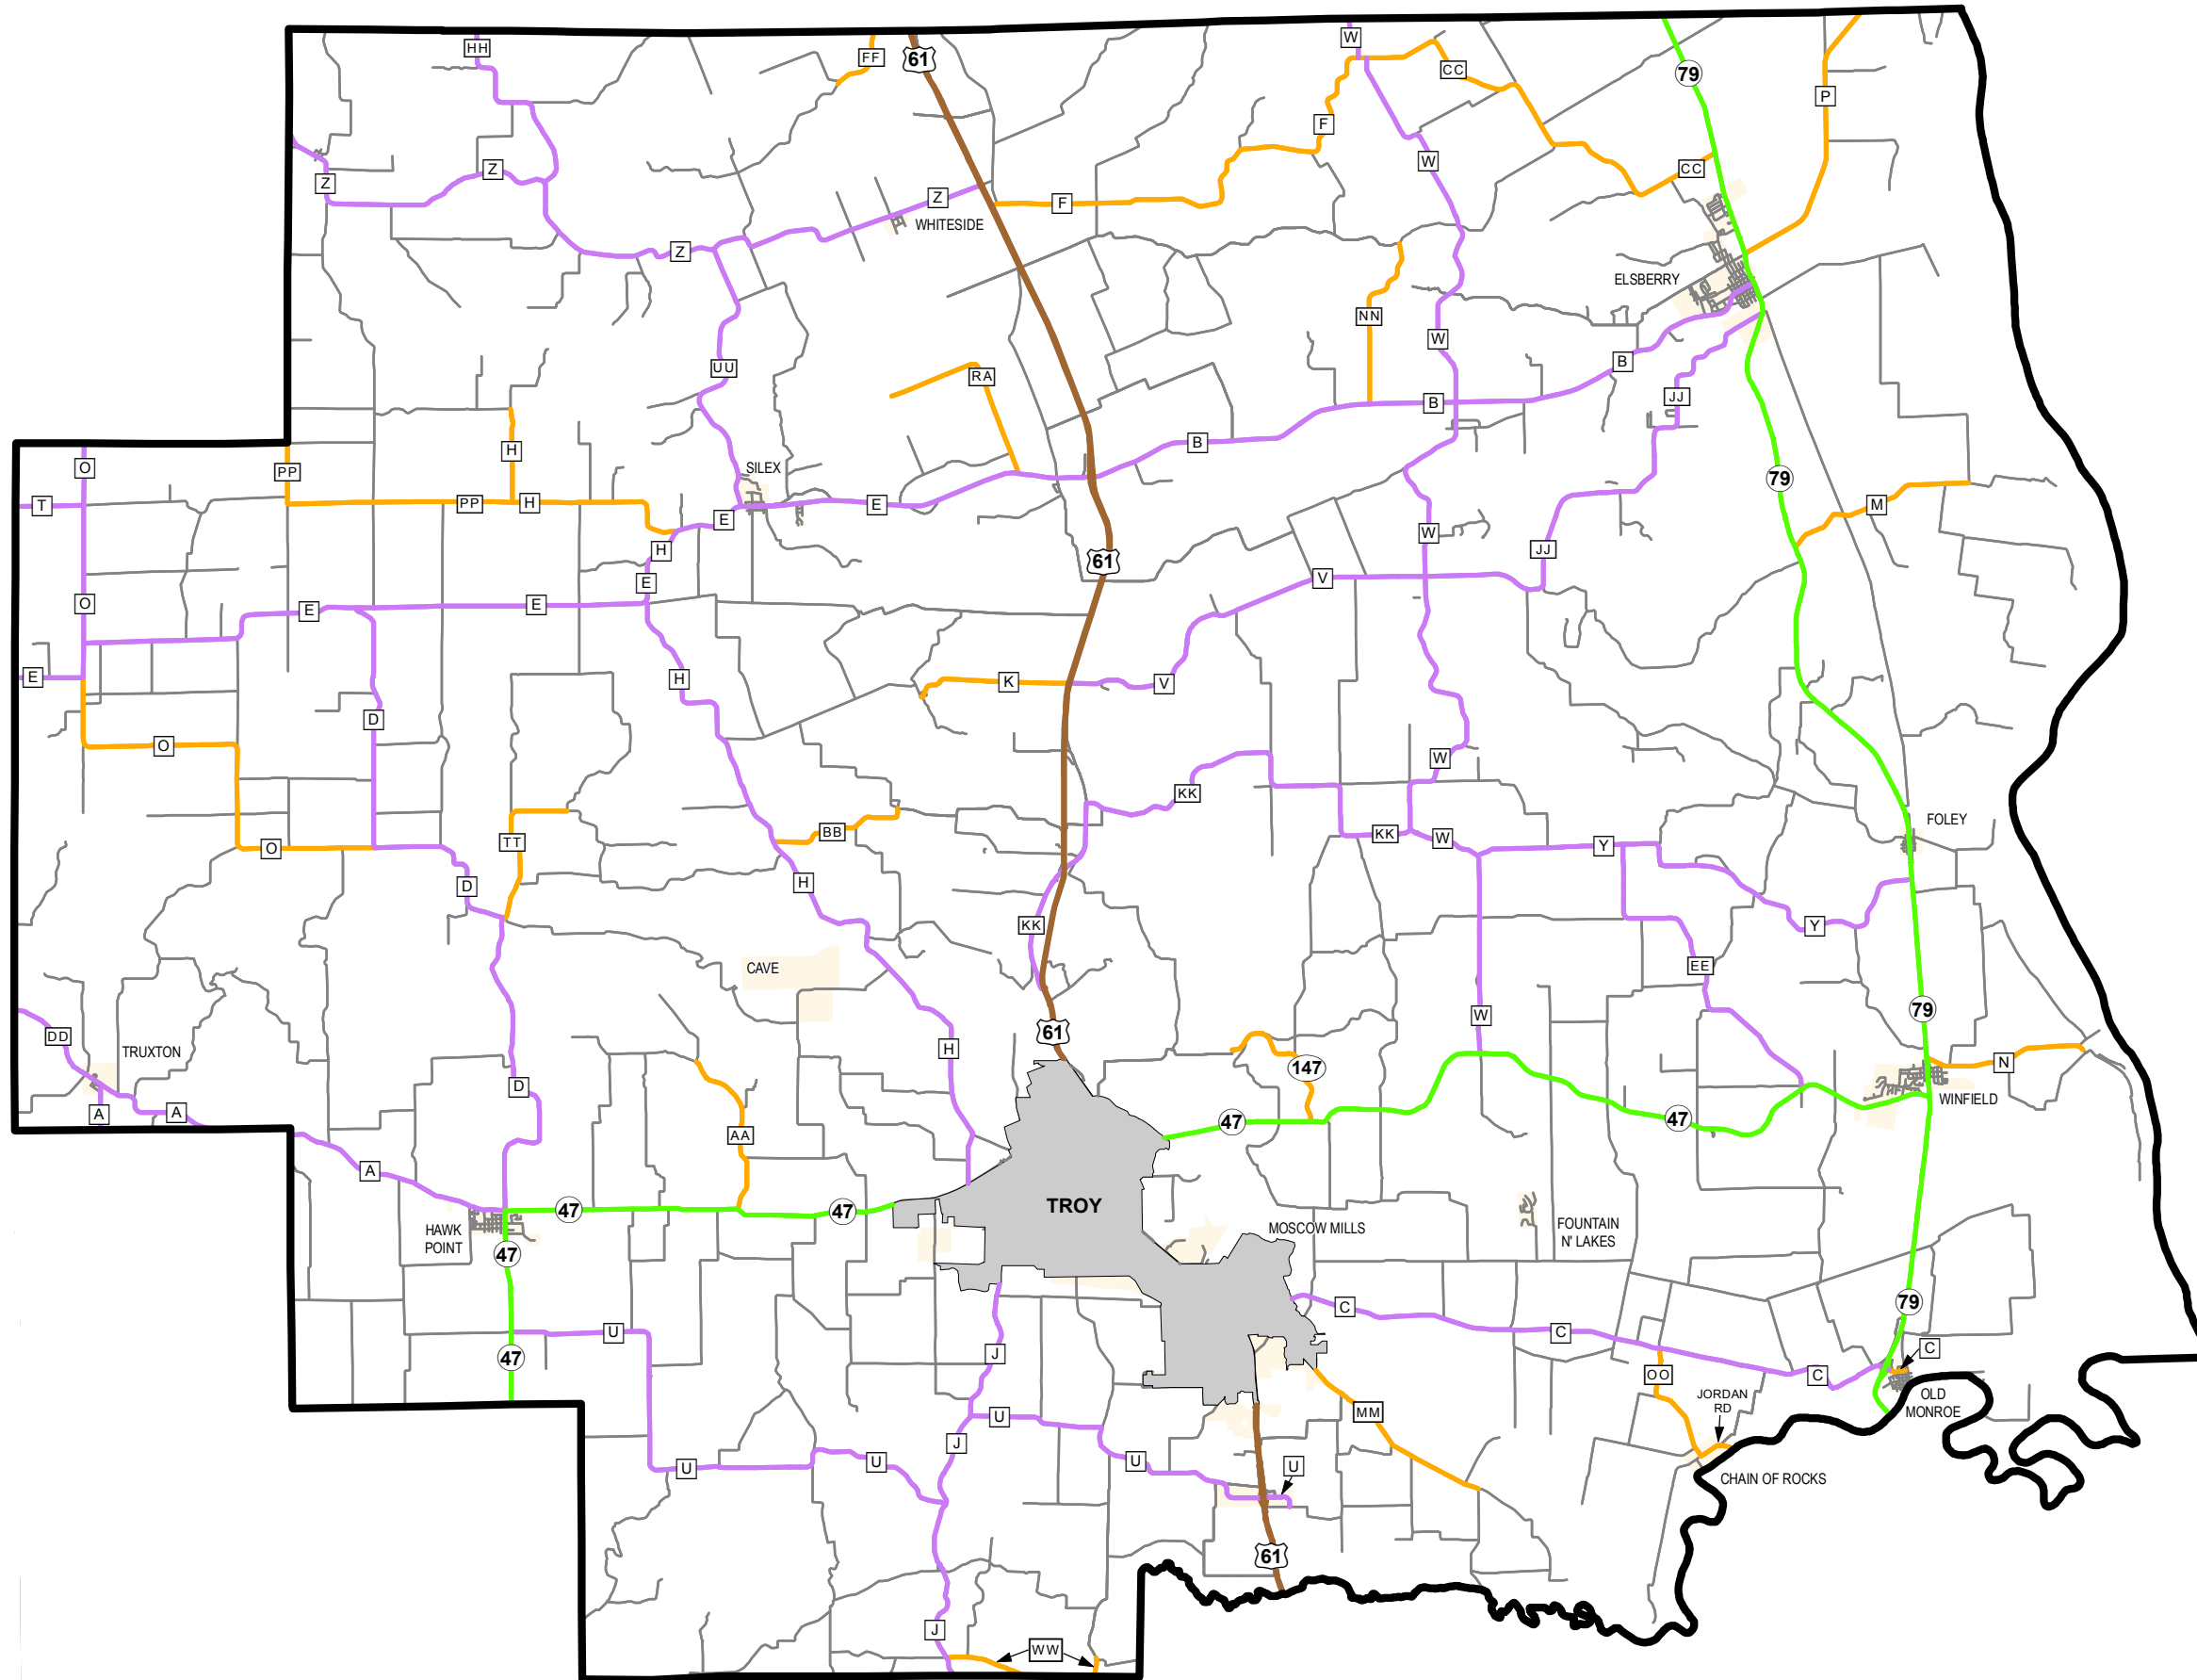

Rural Functional Classification

LINCOLN COUNTY

Missouri

FUNCTIONAL CLASS	
Interstate	
Other Freeway and Expressway	
Other Principal Arterial	
Minor Arterial	
Major Collector	
Minor Collector	
Local	
CITY	
URBAN AREA	

Federal-Aid highways exclude local roads and rural minor collectors.

Transportation Planning
 105 W. Capitol Ave.
 Jefferson City, MO 65102
 Phone (573) 526-5478
 Fax (573) 526-8052

Approved May 25, 2018