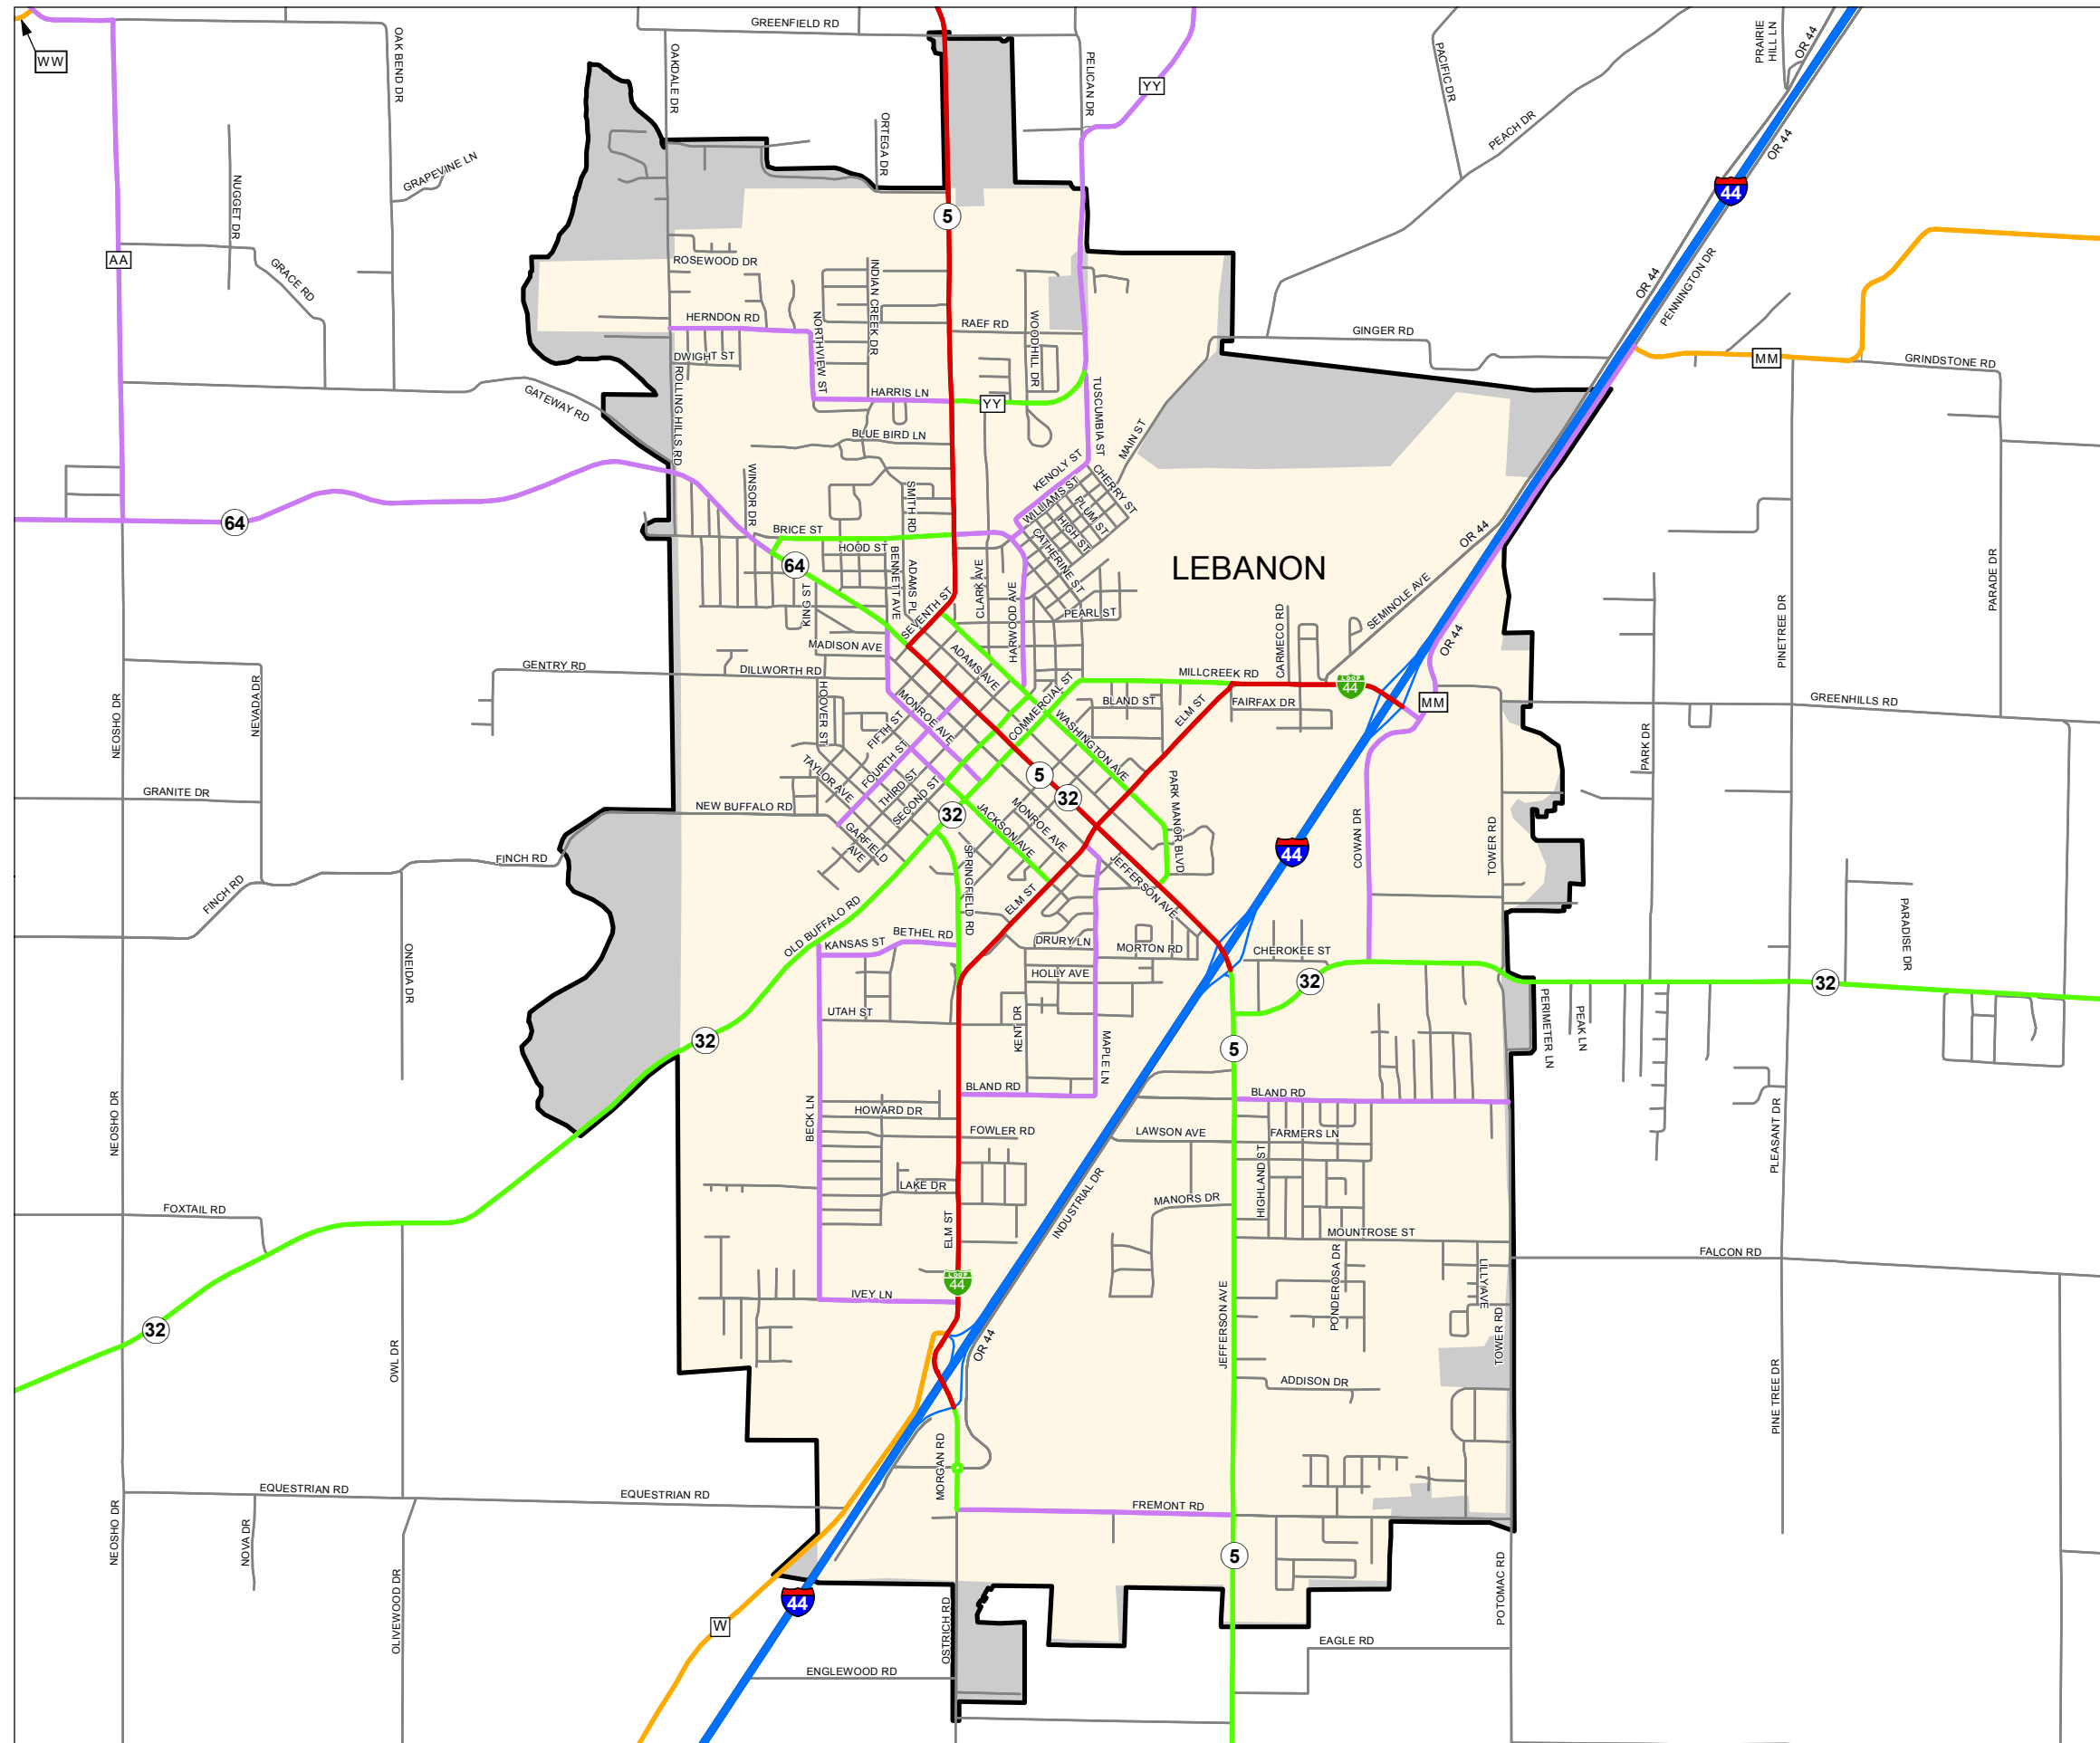

Functional Classification System

LEBANON

Laclede County

Missouri

FUNCTIONAL CLASS	
Interstate	
Other Freeway and Expressway	
Other Principal Arterial	
Minor Arterial	
Major Collector	
Minor Collector	
Local	
CITY	
URBAN AREA	

Federal-Aid highways exclude local roads and rural minor collectors.

Transportation Planning

105 W. Capitol Ave.
Jefferson City, MO 65102
Phone (573) 526-5478
Fax (573) 526-8052

Approved November 14, 2014