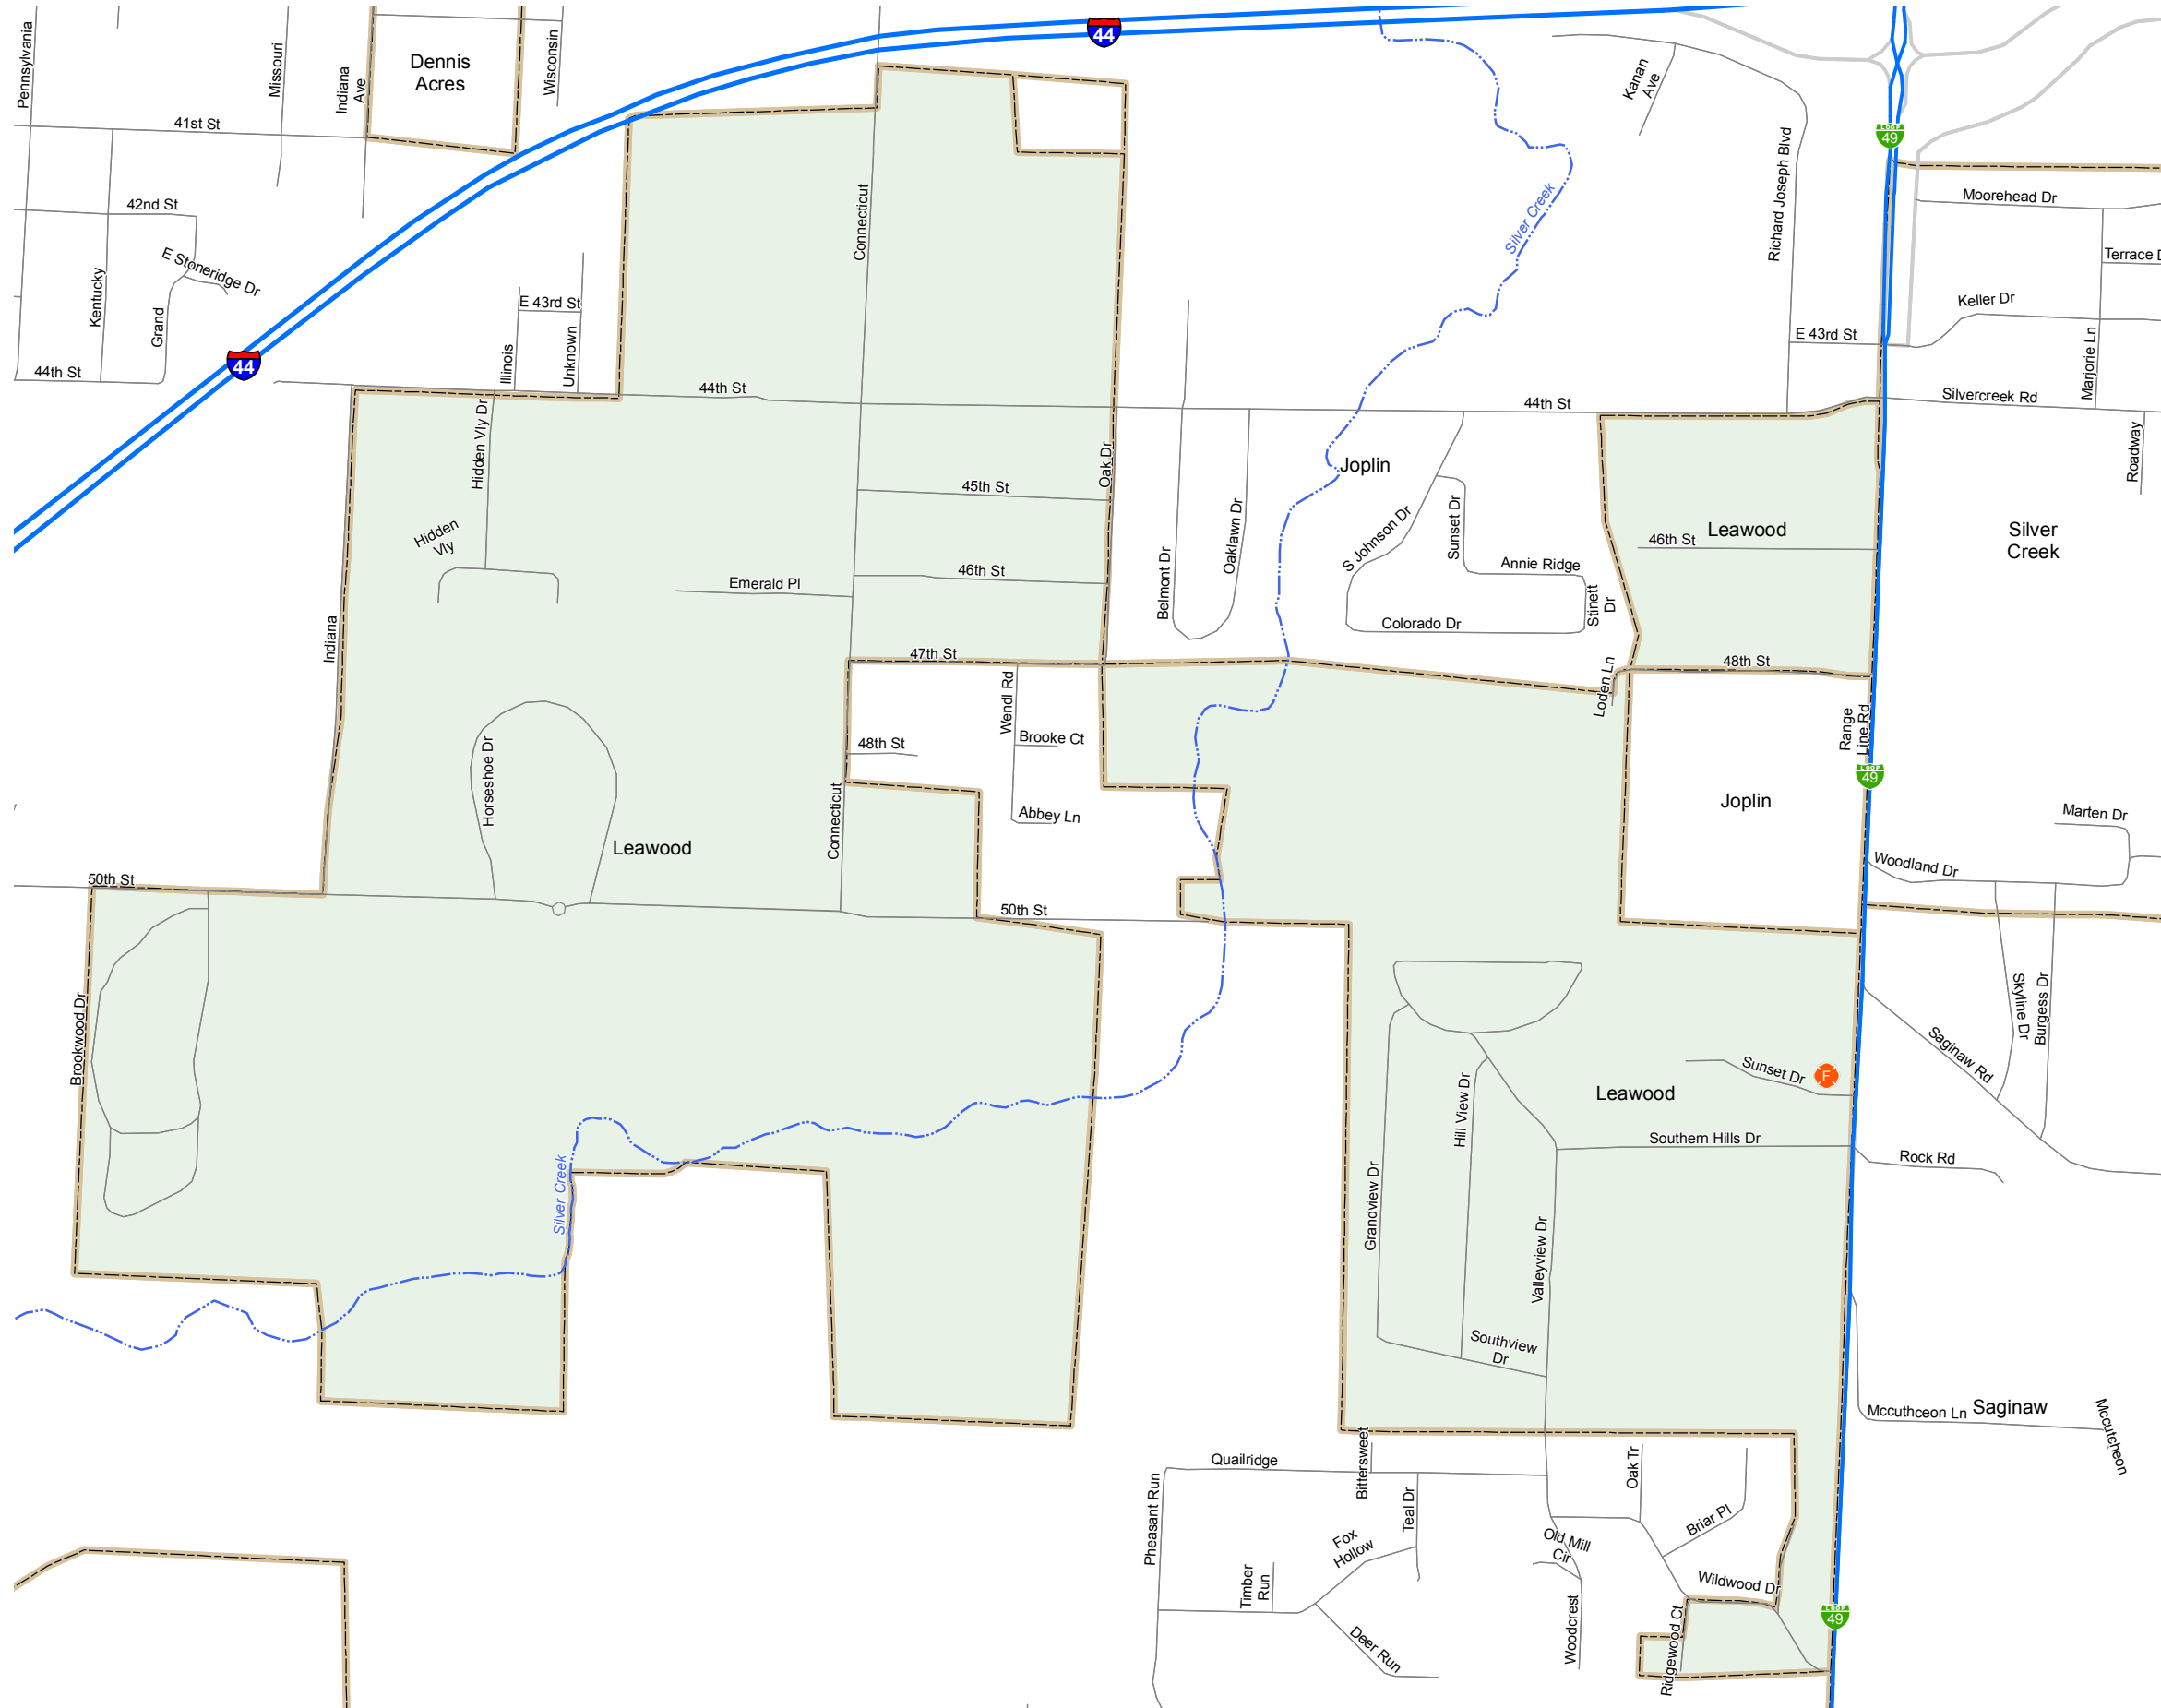

LEAWOOD

NEWTON COUNTY
MISSOURI
SOUTHWEST DISTRICT

2015

Legend

- Interstate
- Interstate Loop
- US Route
- Business Route
- Missouri Route
- Letter Route
- County Road
- Railroad
- City Street
- Other Routes
- River or Stream
- Lake or Large River
- City Limits
- County Boundary
- Surrounding City Limits
- Fire Department
- Law Enforcement
- MSHP Office
- County Courthouse
- Hospital
- MoDOT Office
- MoDot Maintenance Building
- Cemeteries
- Airport
- Amtrak Stations

MISSOURI DEPARTMENT OF TRANSPORTATION
TRANSPORTATION PLANNING
1-888-ASK-MODOT
WWW.MODOT.ORG
JANUARY, 2015

0 170 340 680 1,020 1,360 Feet