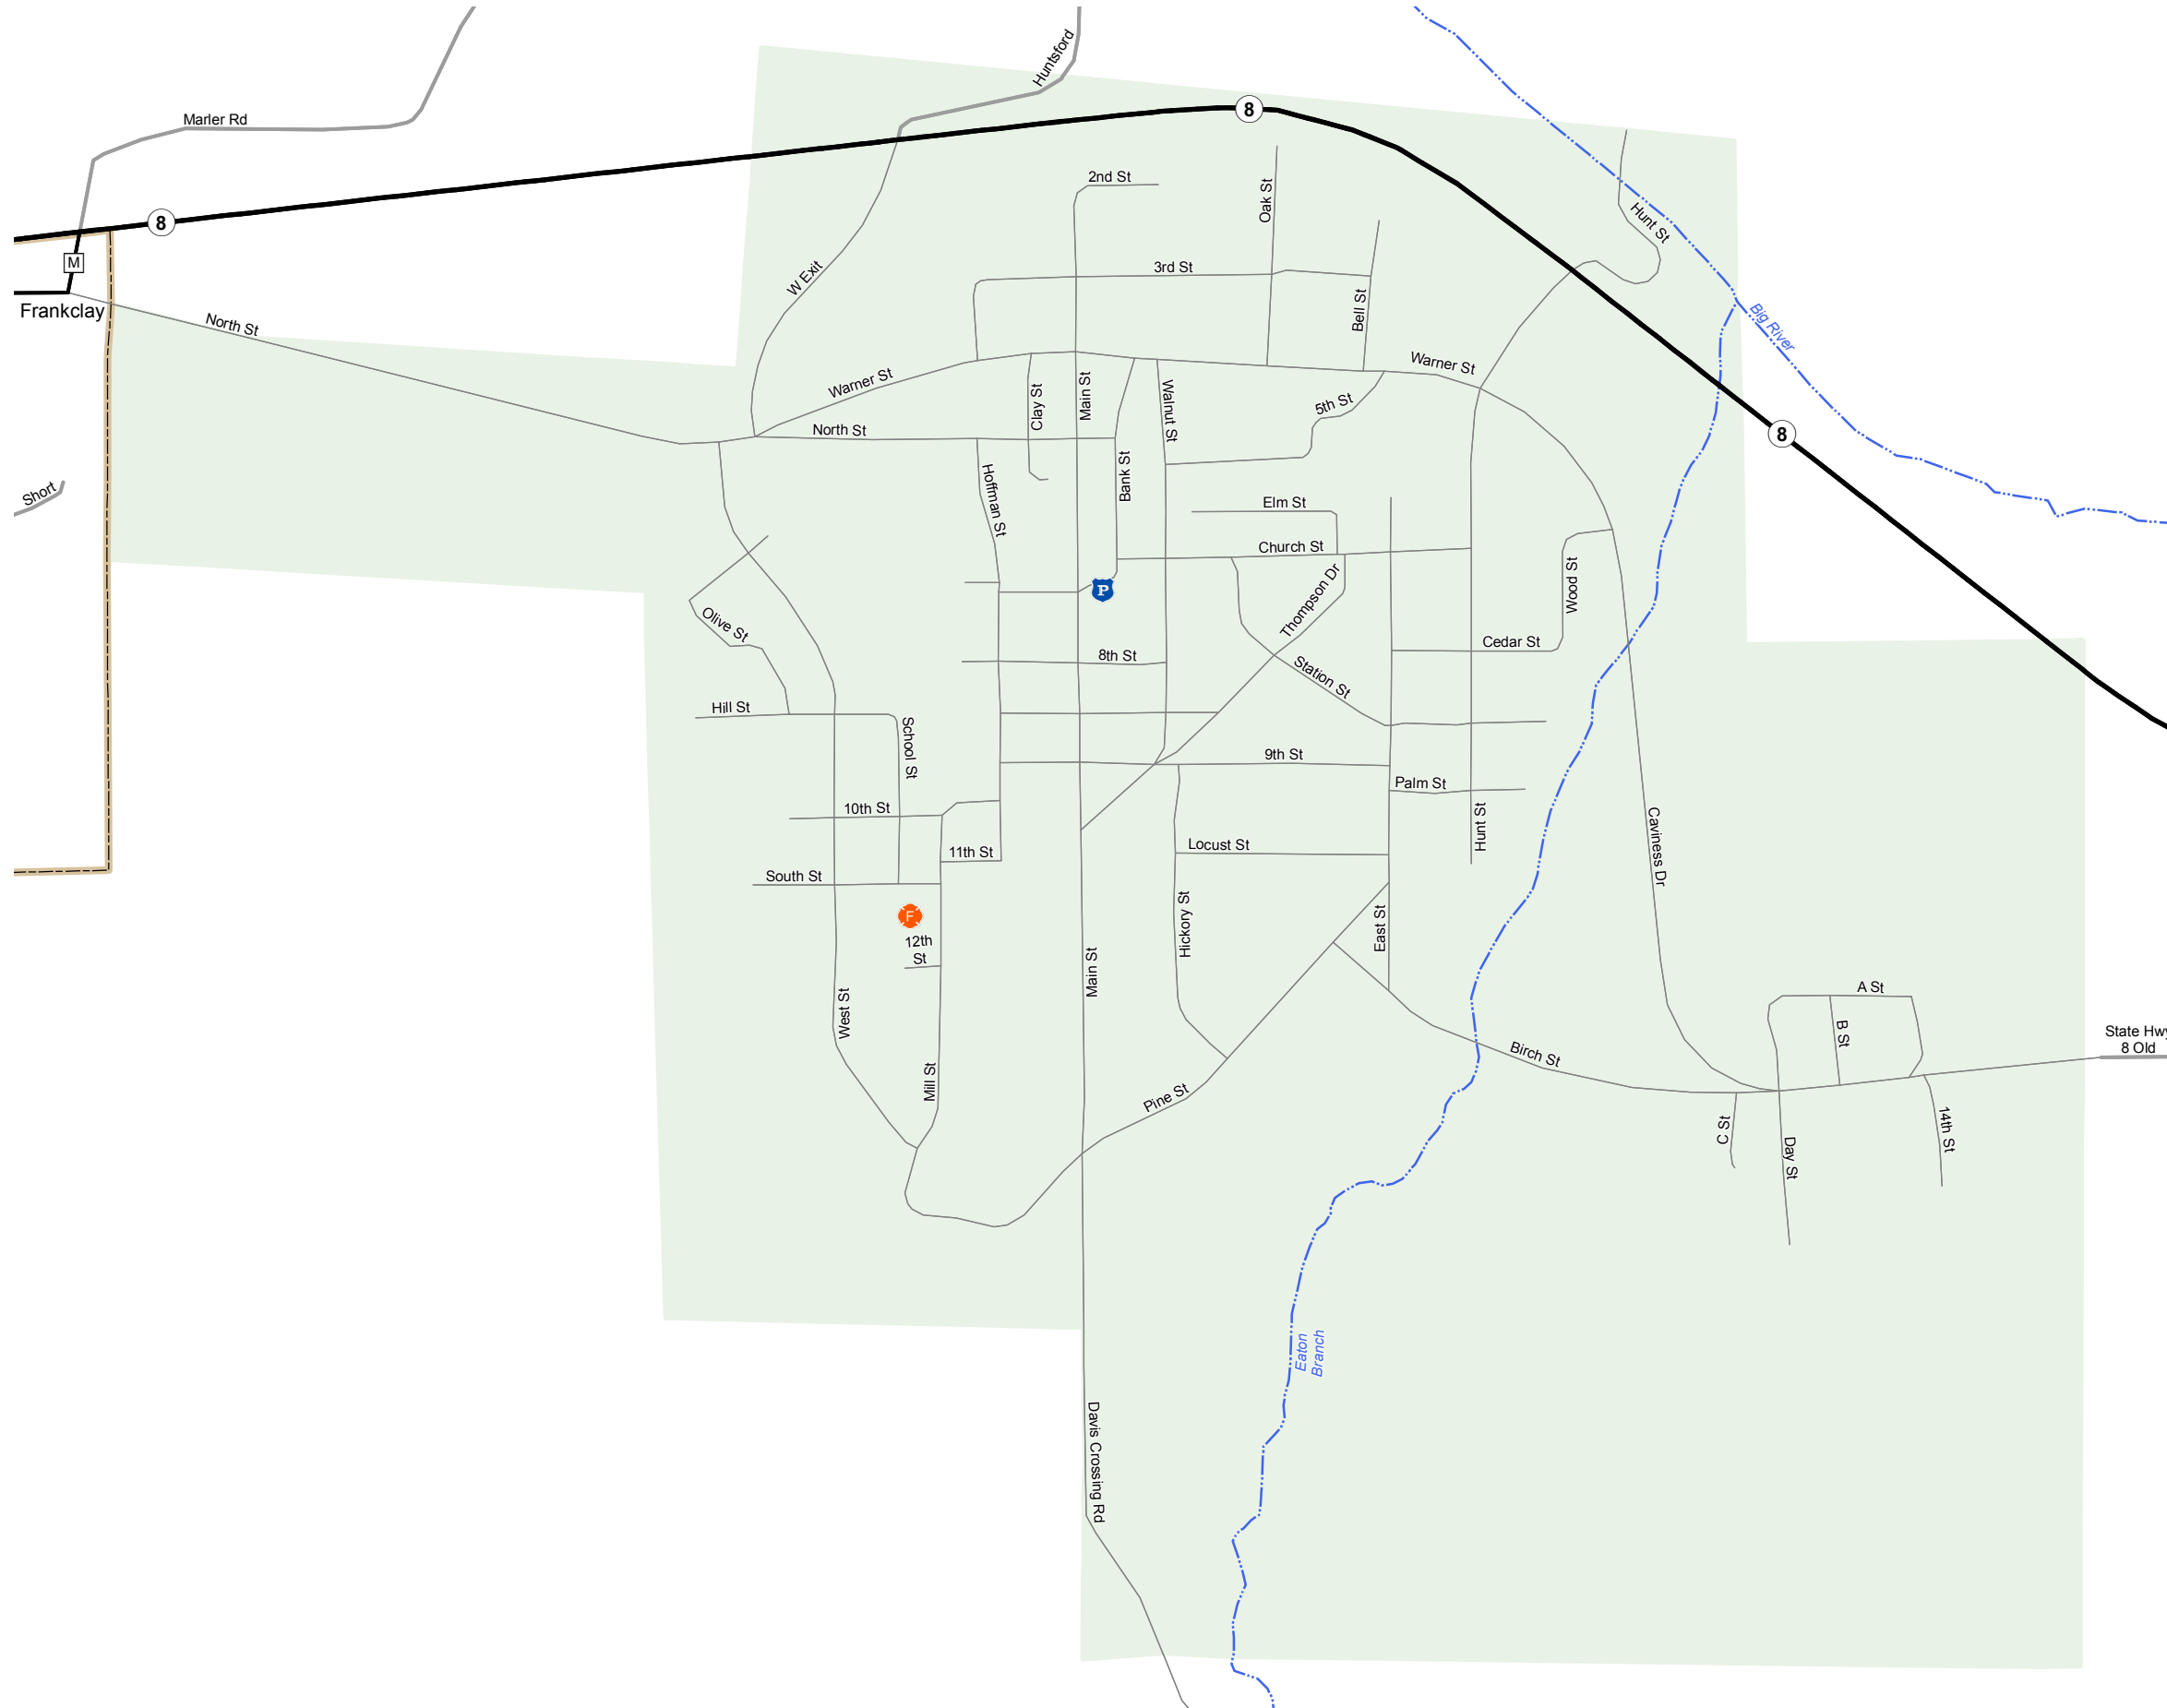

LEADWOOD

ST. FRANCOIS COUNTY
MISSOURI
SOUTHEAST DISTRICT

2015

Legend

- Interstate
- Interstate Loop
- US Route
- Business Route
- Missouri Route
- Letter Route
- County Road
- Railroad
- City Street
- Other Routes
- River or Stream
- Lake or Large River
- City Limits
- County Boundary
- Surrounding City Limits
- Fire Department
- Law Enforcement
- MSHP Office
- County Courthouse
- Hospital
- MoDOT Office
- MoDot Maintenance Building
- Cemeteries
- Airport
- Amtrak Stations