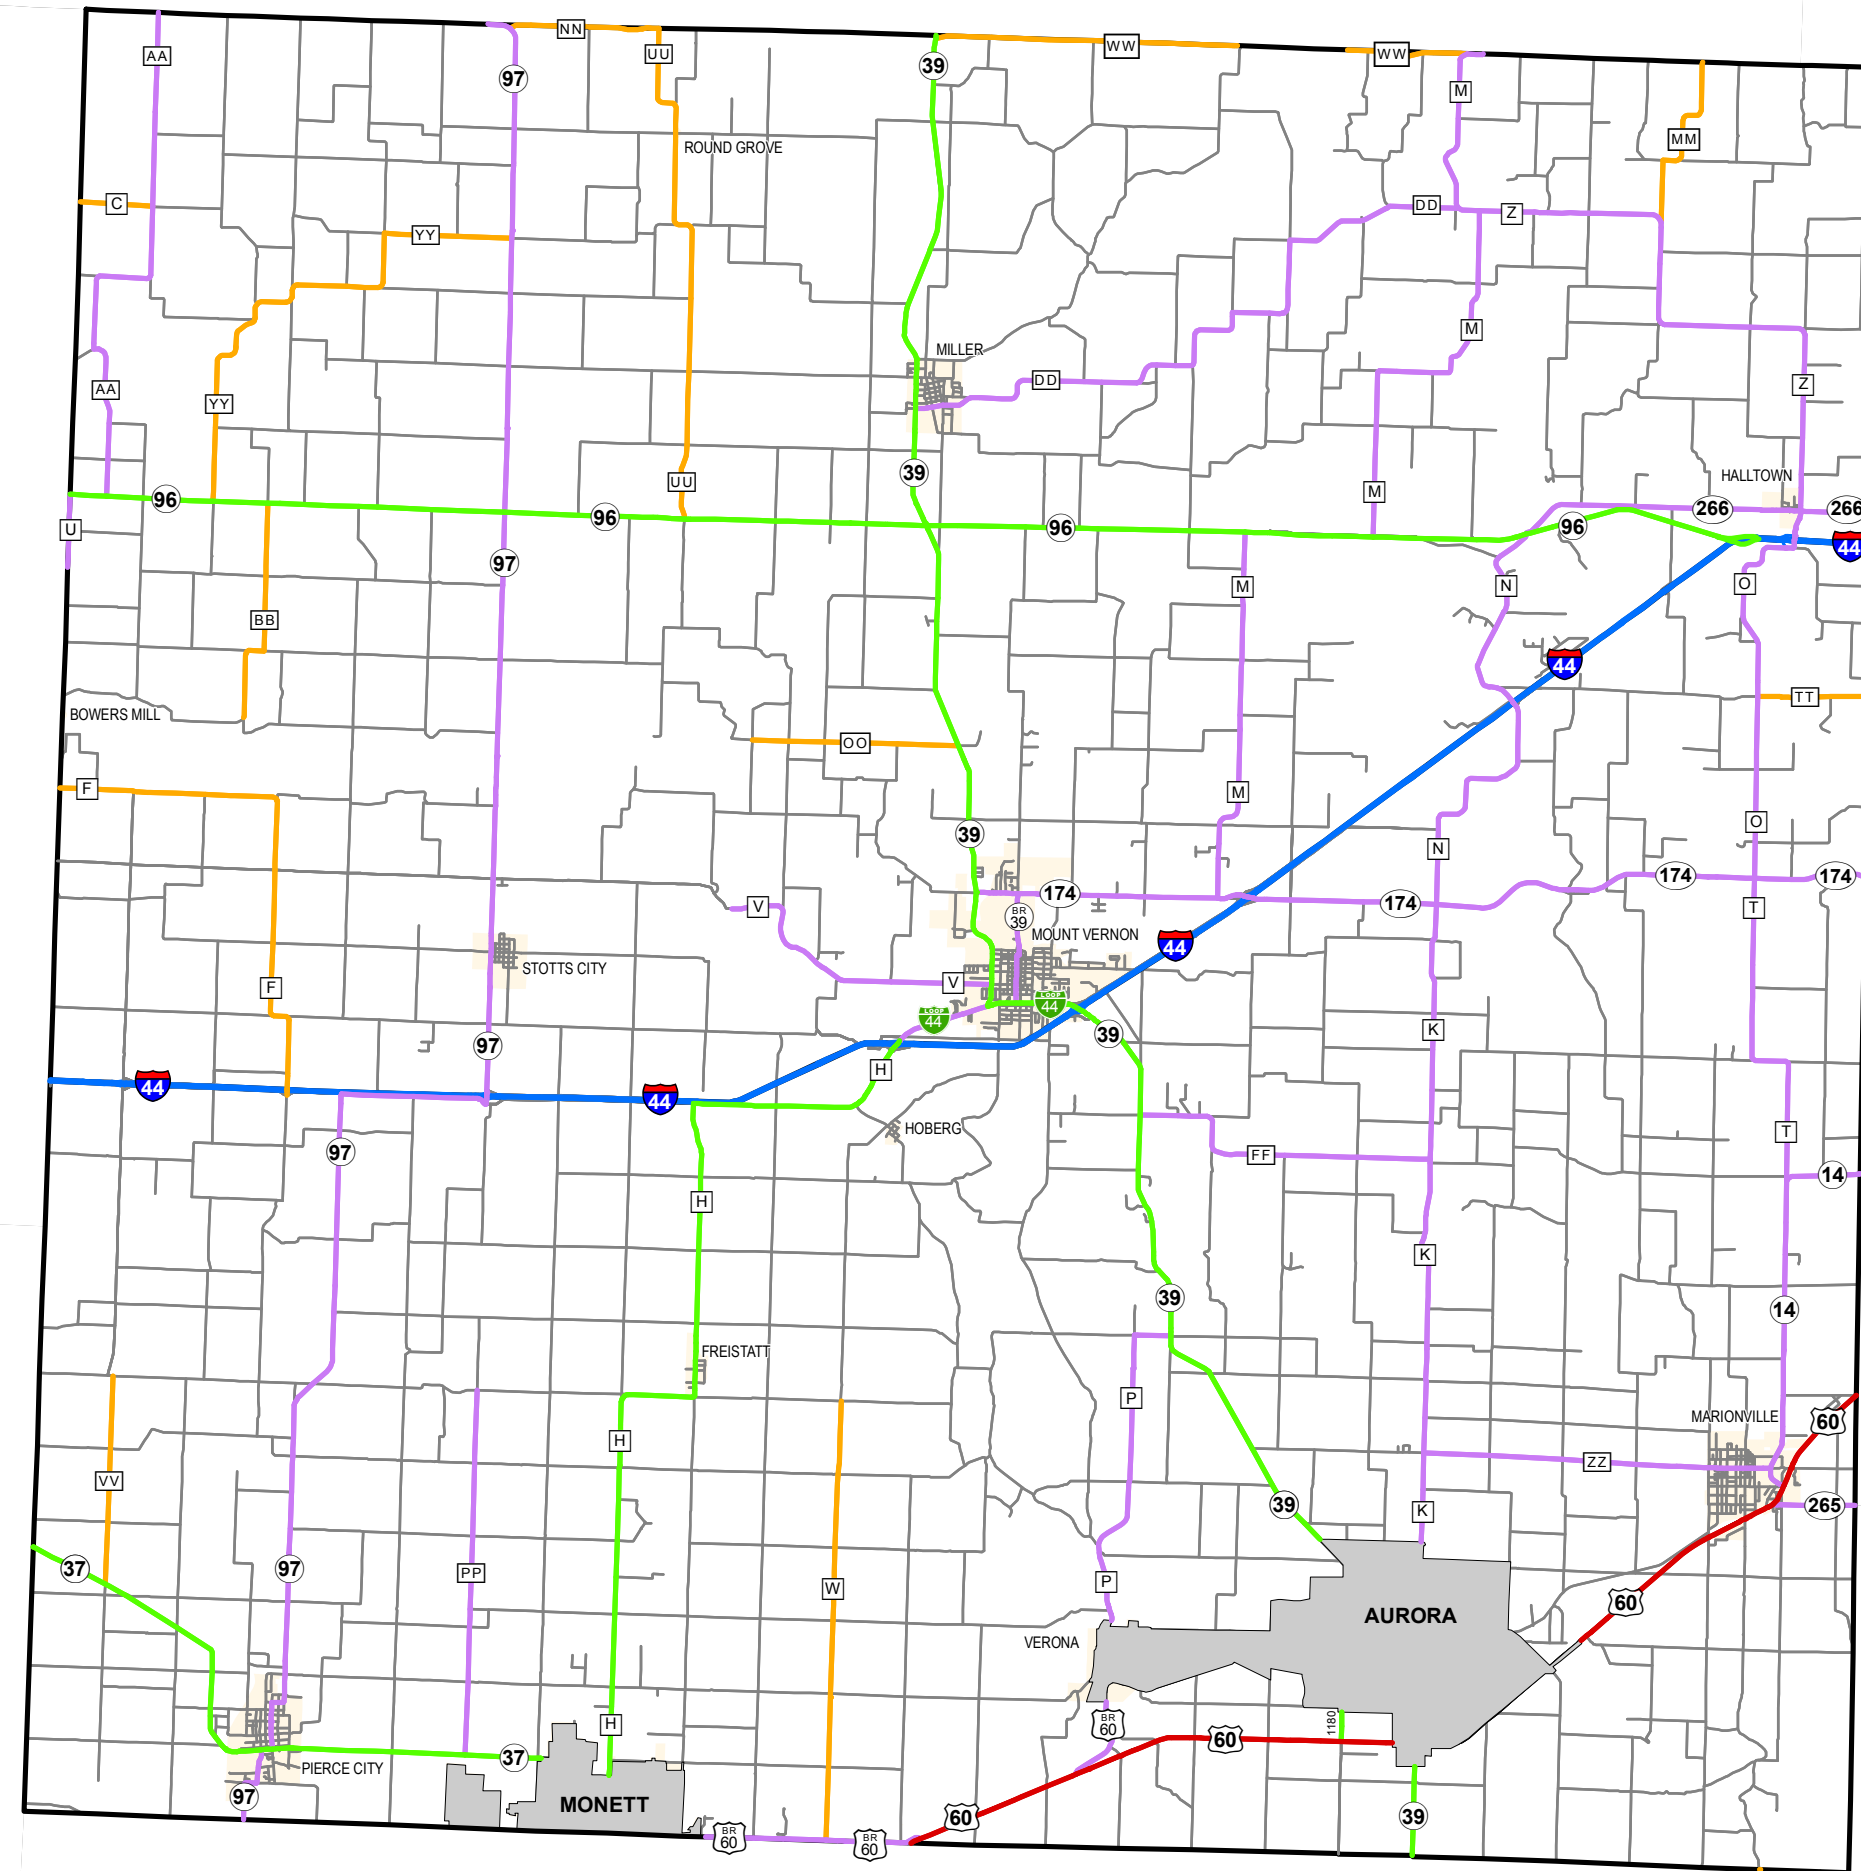

Rural Functional Classification

LAWRENCE COUNTY

Missouri

FUNCTIONAL CLASS

- Interstate —
- Other Freeway and Expressway —
- Other Principal Arterial —
- Minor Arterial —
- Major Collector —
- Minor Collector —
- Local —

CITY

URBAN AREA

Federal-Aid highways exclude local roads and rural minor collectors.

Transportation Planning
 105 W. Capitol Ave.
 Jefferson City, MO 65102
 Phone (573) 526-5478
 Fax (573) 526-8052

Approved December 2, 2014