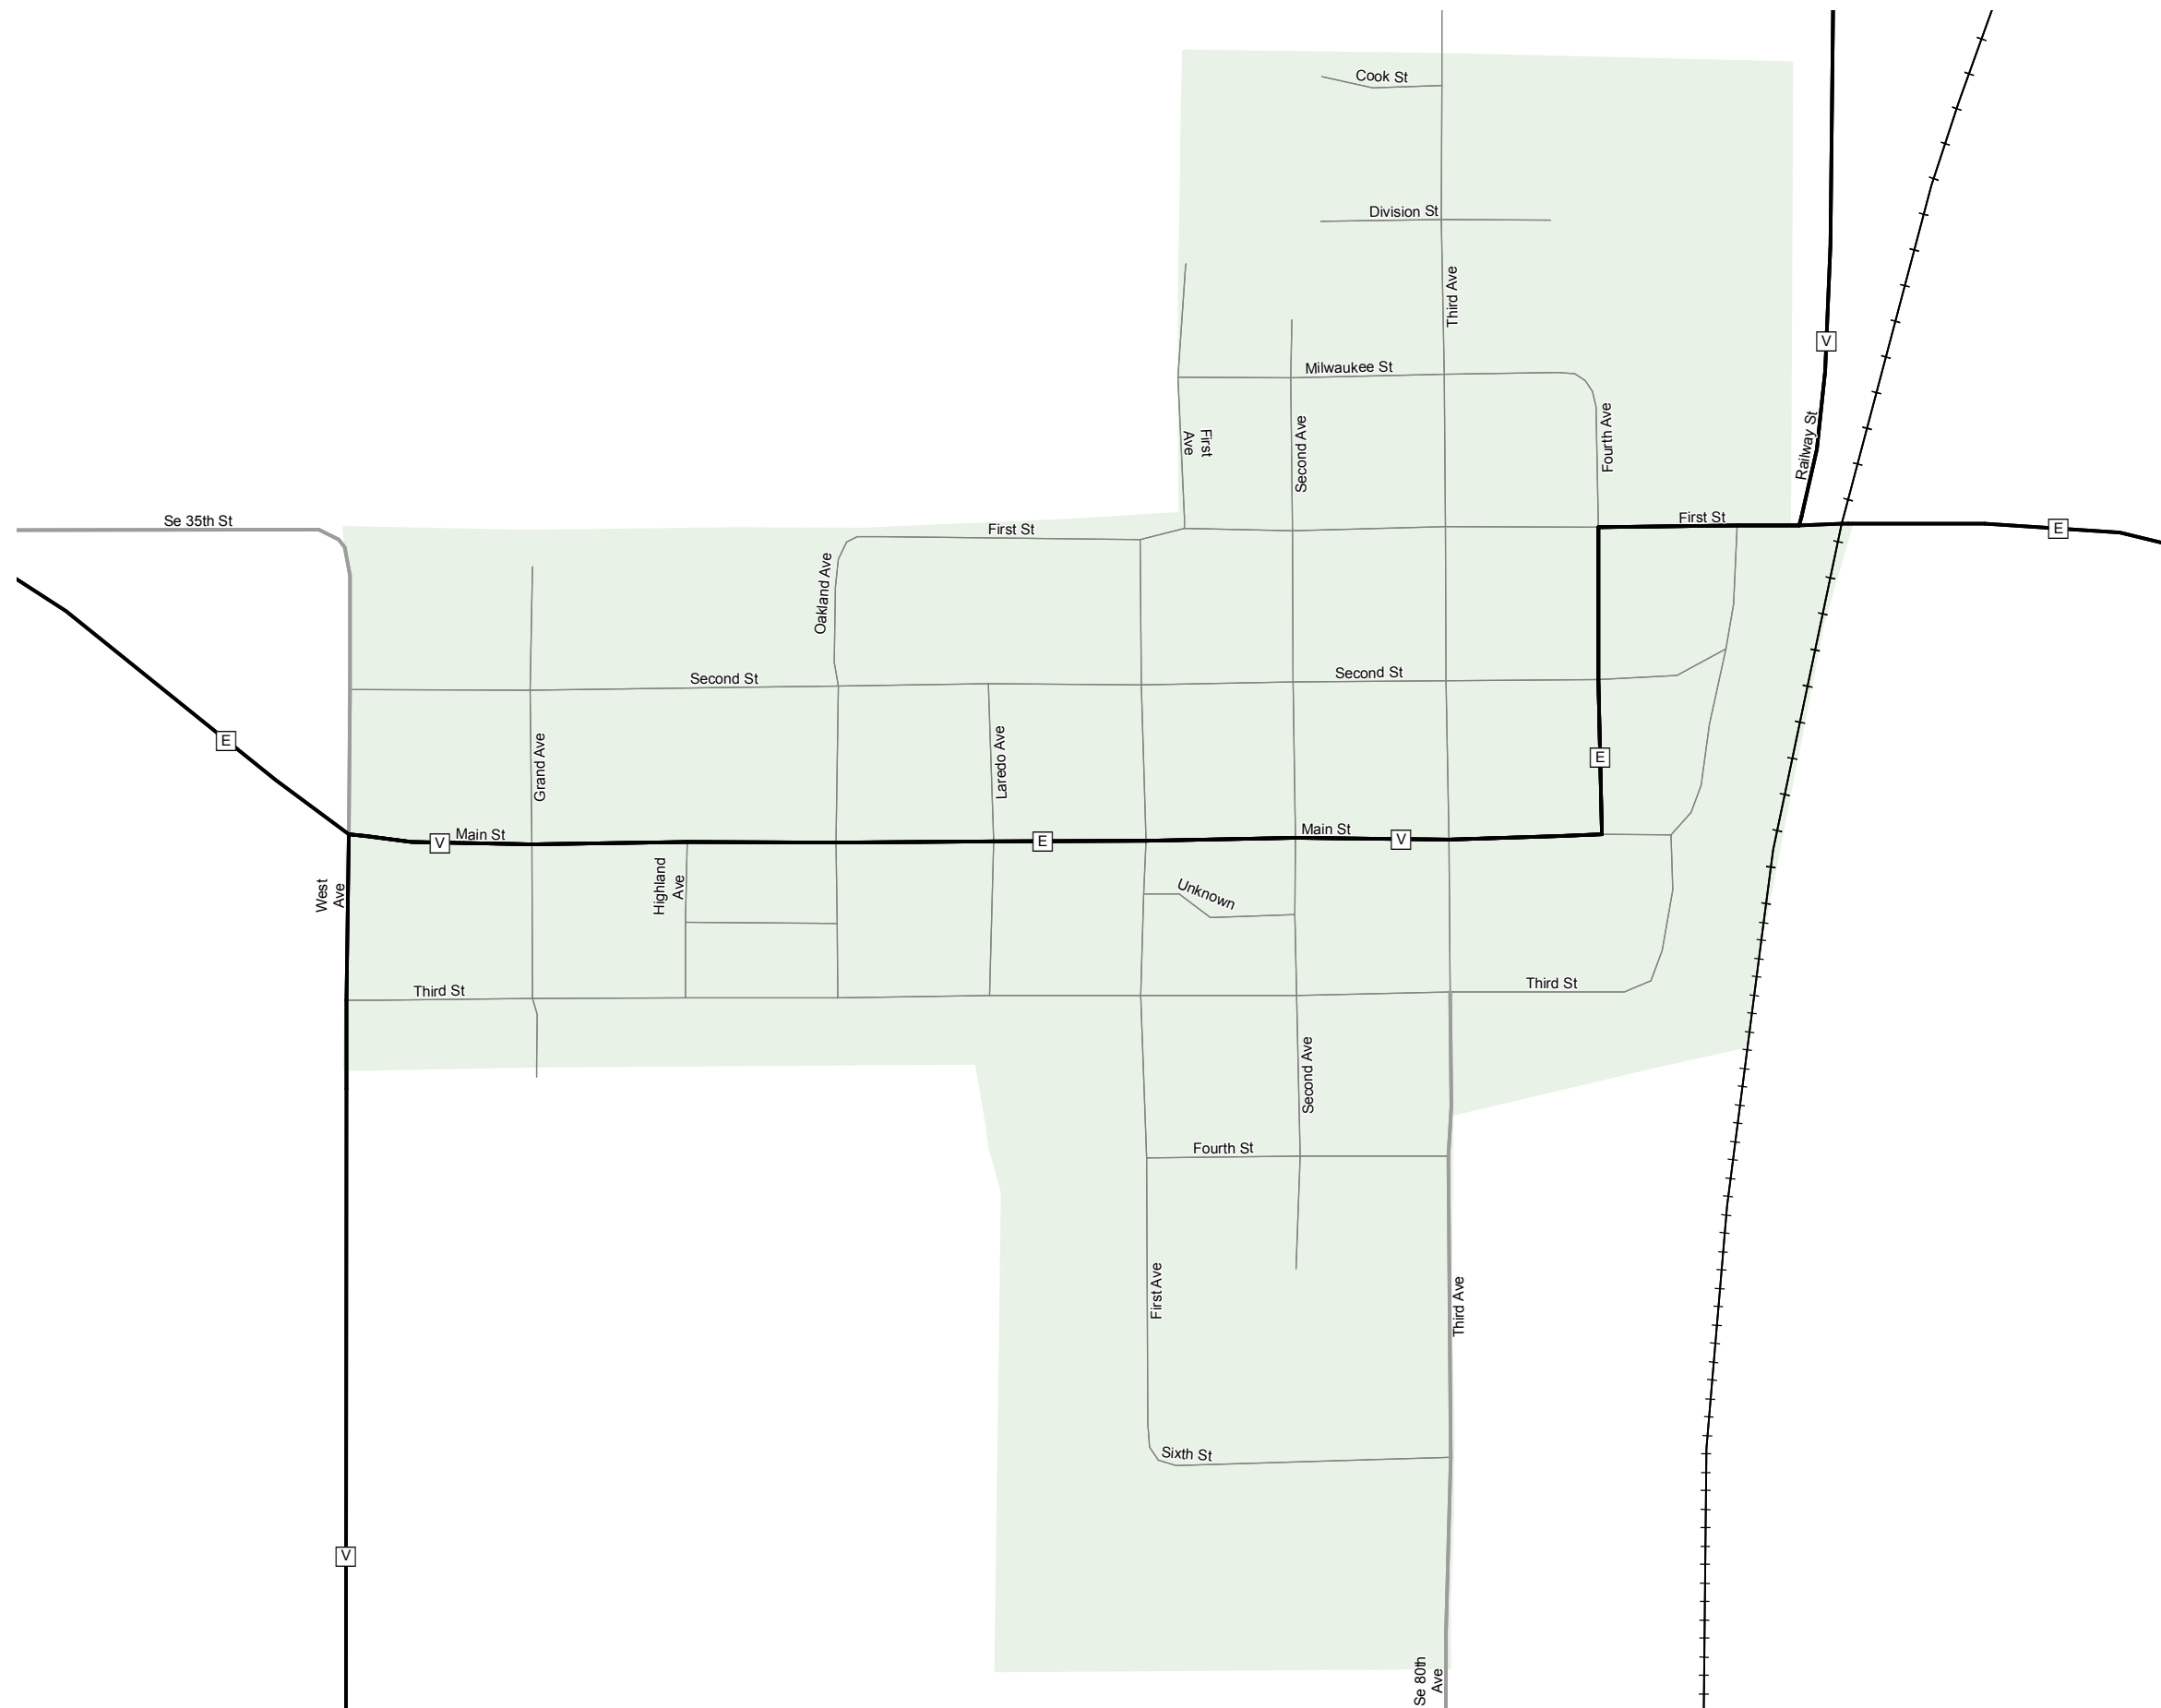

# LAREDO

GRUNDY COUNTY  
MISSOURI  
NORTHWEST DISTRICT

2015

### Legend

-  Interstate
-  Interstate Loop
-  US Route
-  Business Route
-  Missouri Route
-  Letter Route
-  County Road
-  Railroad
-  City Street
-  Other Routes
-  River or Stream
-  Lake or Large River
-  City Limits
-  County Boundary
-  Surrounding City Limits