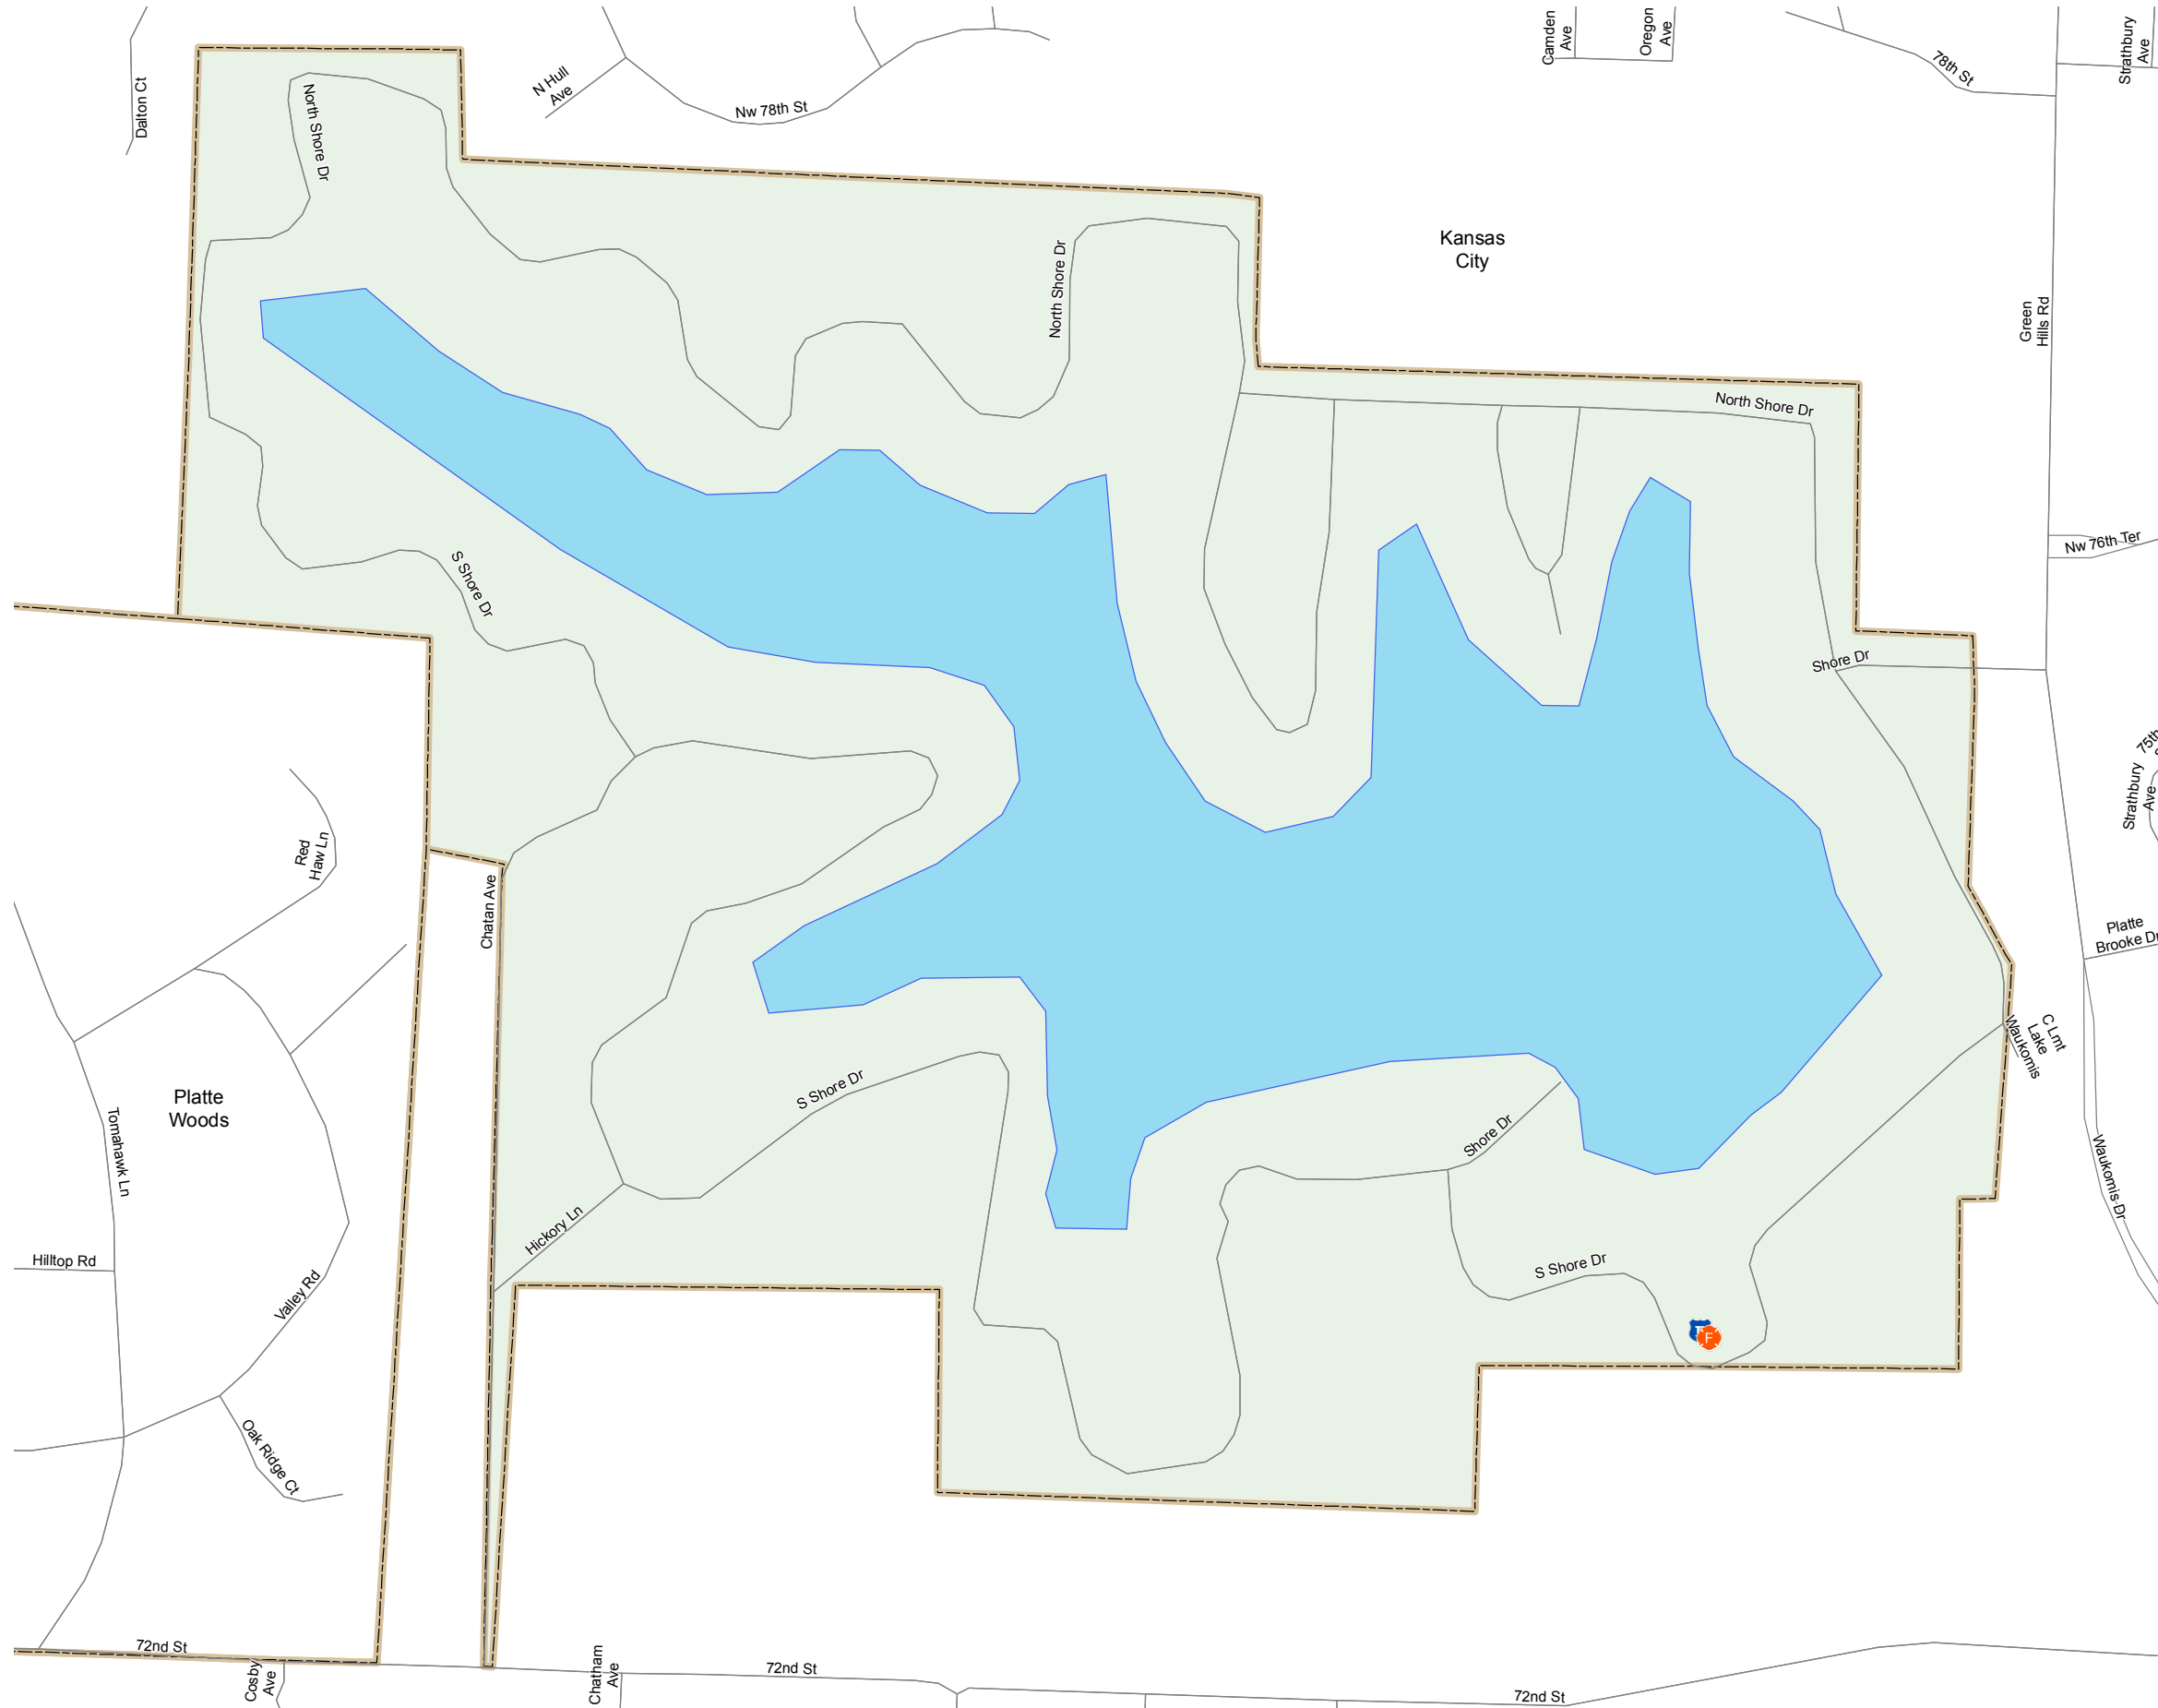

LAKE WAUKOMIS

PLATTE COUNTY
 MISSOURI
 KANSAS CITY DISTRICT
 2015

Legend

- Interstate
- Interstate Loop
- US Route
- Business Route
- Missouri Route
- Letter Route
- County Road
- Railroad
- City Street
- Other Routes
- River or Stream
- Lake or Large River
- City Limits
- County Boundary
- Surrounding City Limits
- Fire Department
- Law Enforcement
- MSHP Office
- County Courthouse
- Hospital
- MoDOT Office
- MoDot Maintenance Building
- Cemeteries
- Airport
- Amtrak Stations