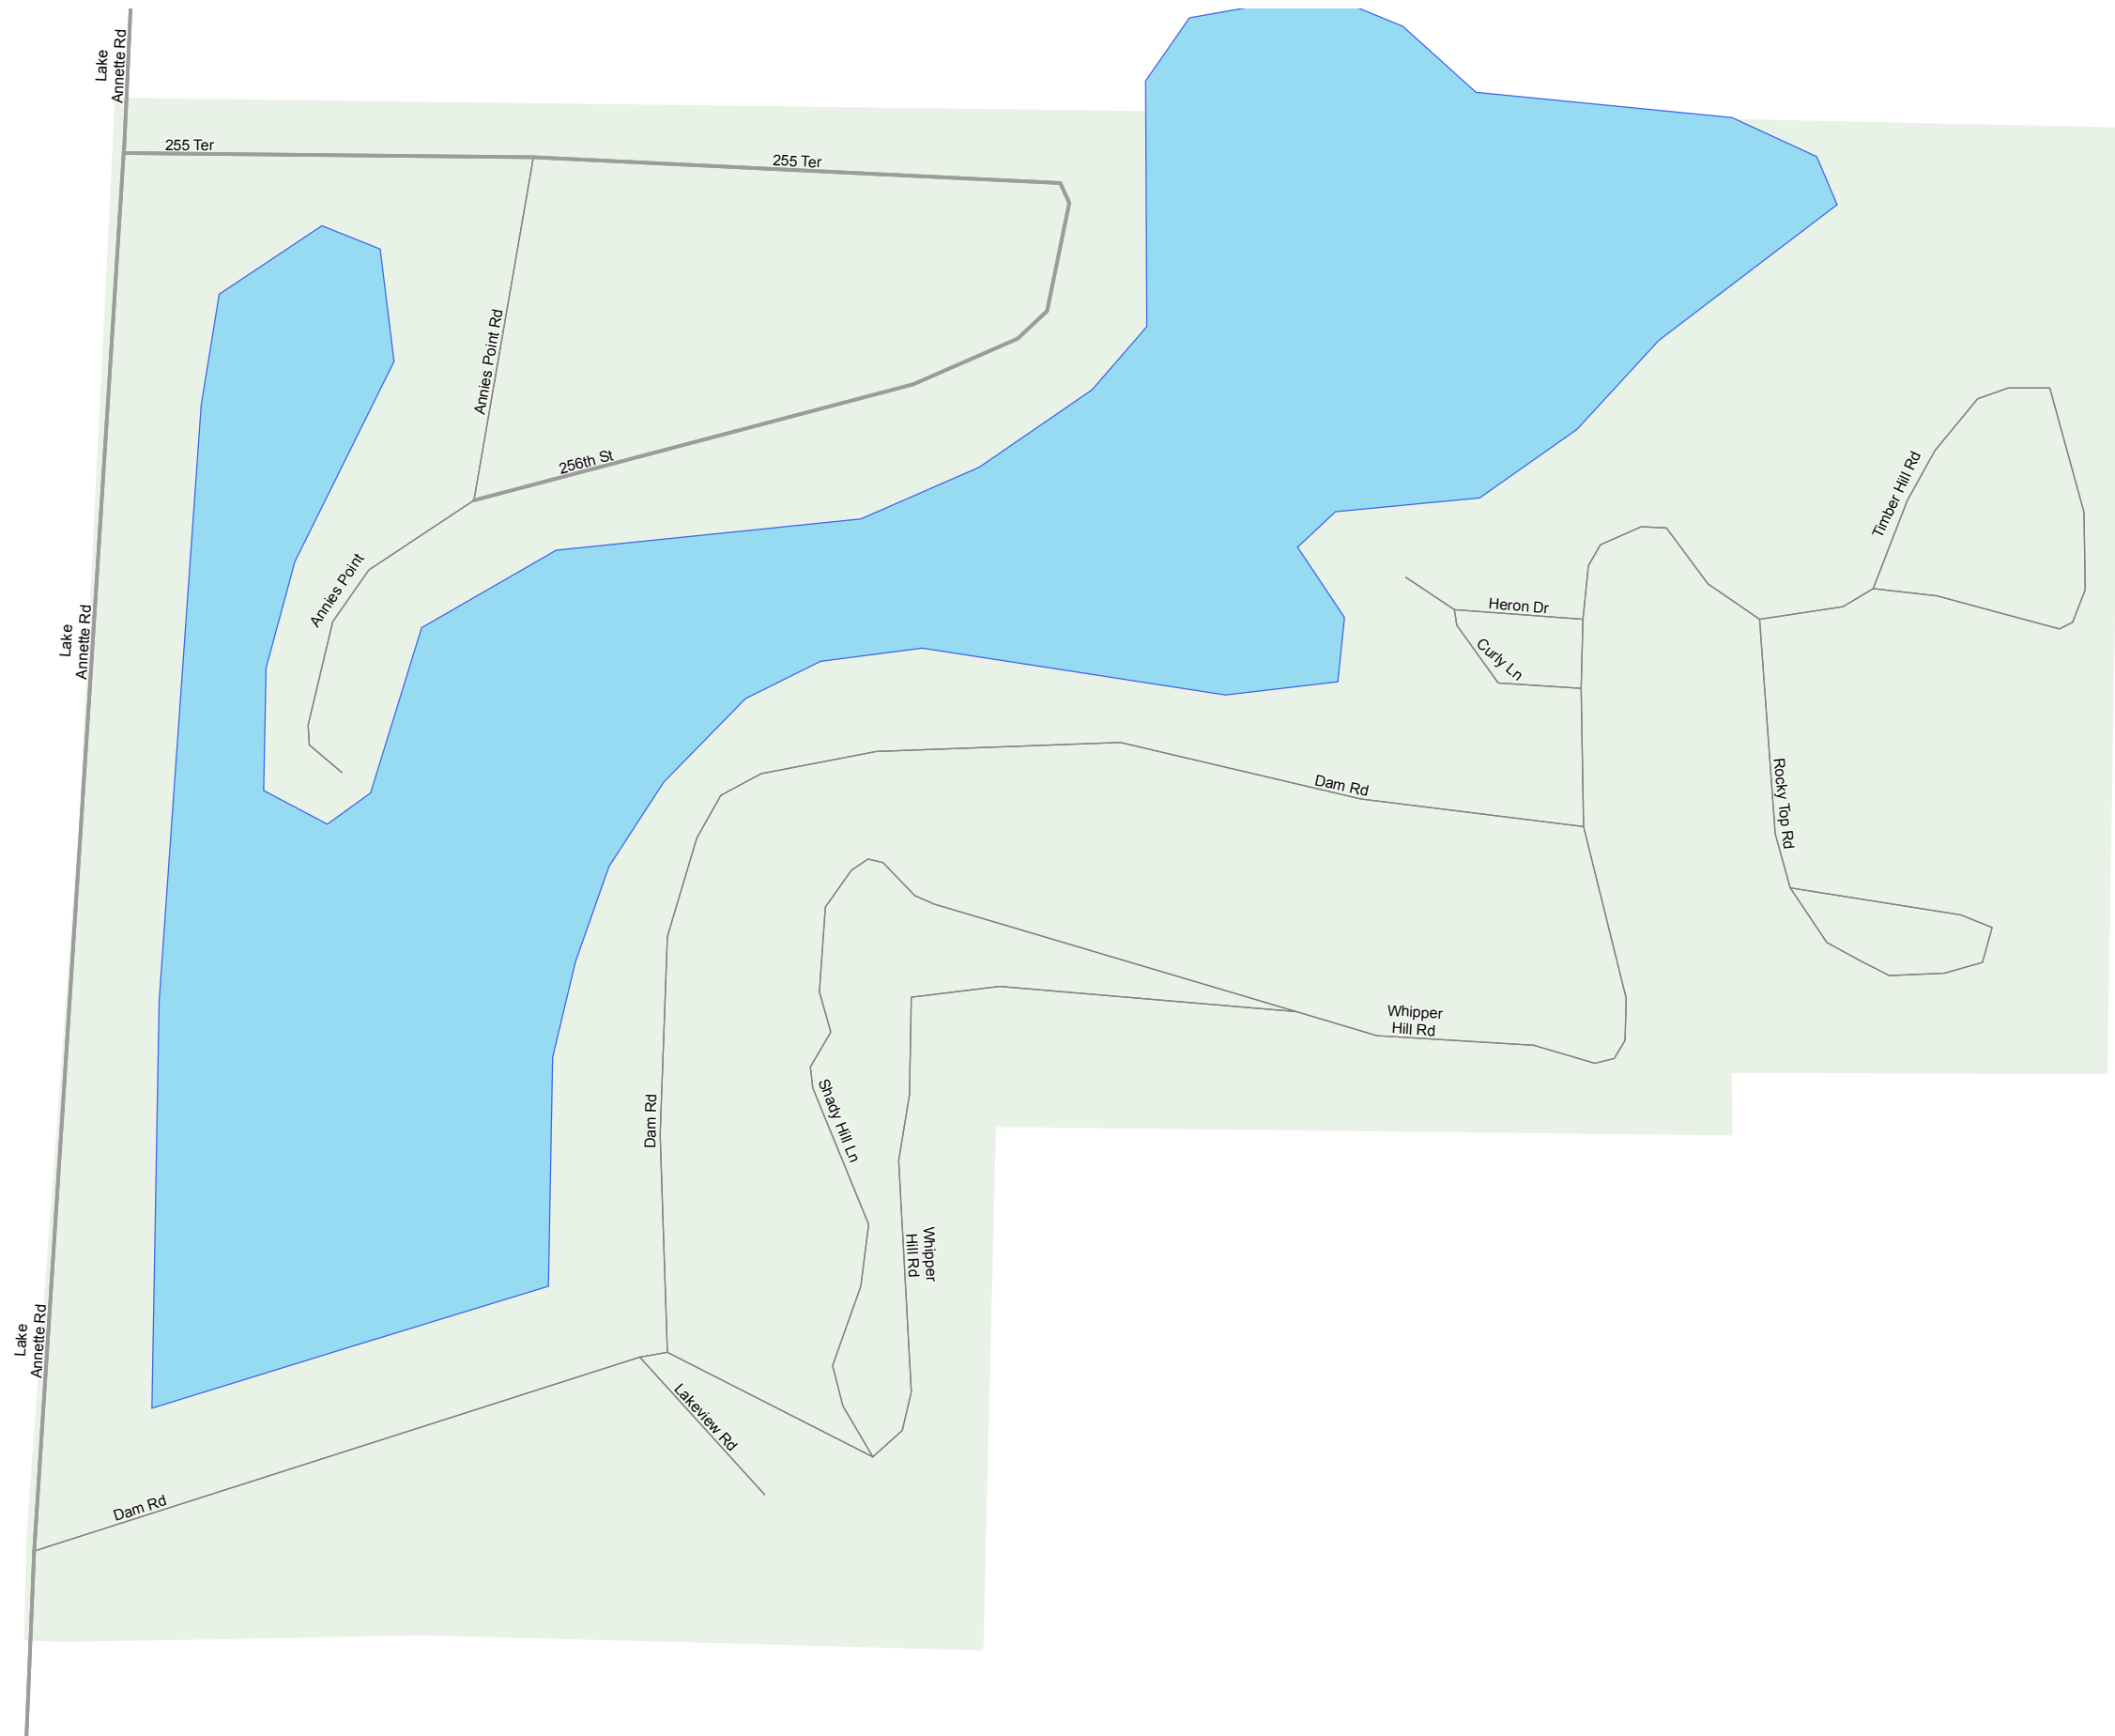

# LAKE ANNETTE

CASS COUNTY

MISSOURI

KANSAS CITY DISTRICT

2015

### Legend

- Interstate
- Interstate Loop
- US Route
- Business Route
- Missouri Route
- Letter Route
- County Road
- + Railroad
- City Street
- Other Routes
- River or Stream
- Lake or Large River
- City Limits
- County Boundary
- Surrounding City Limits