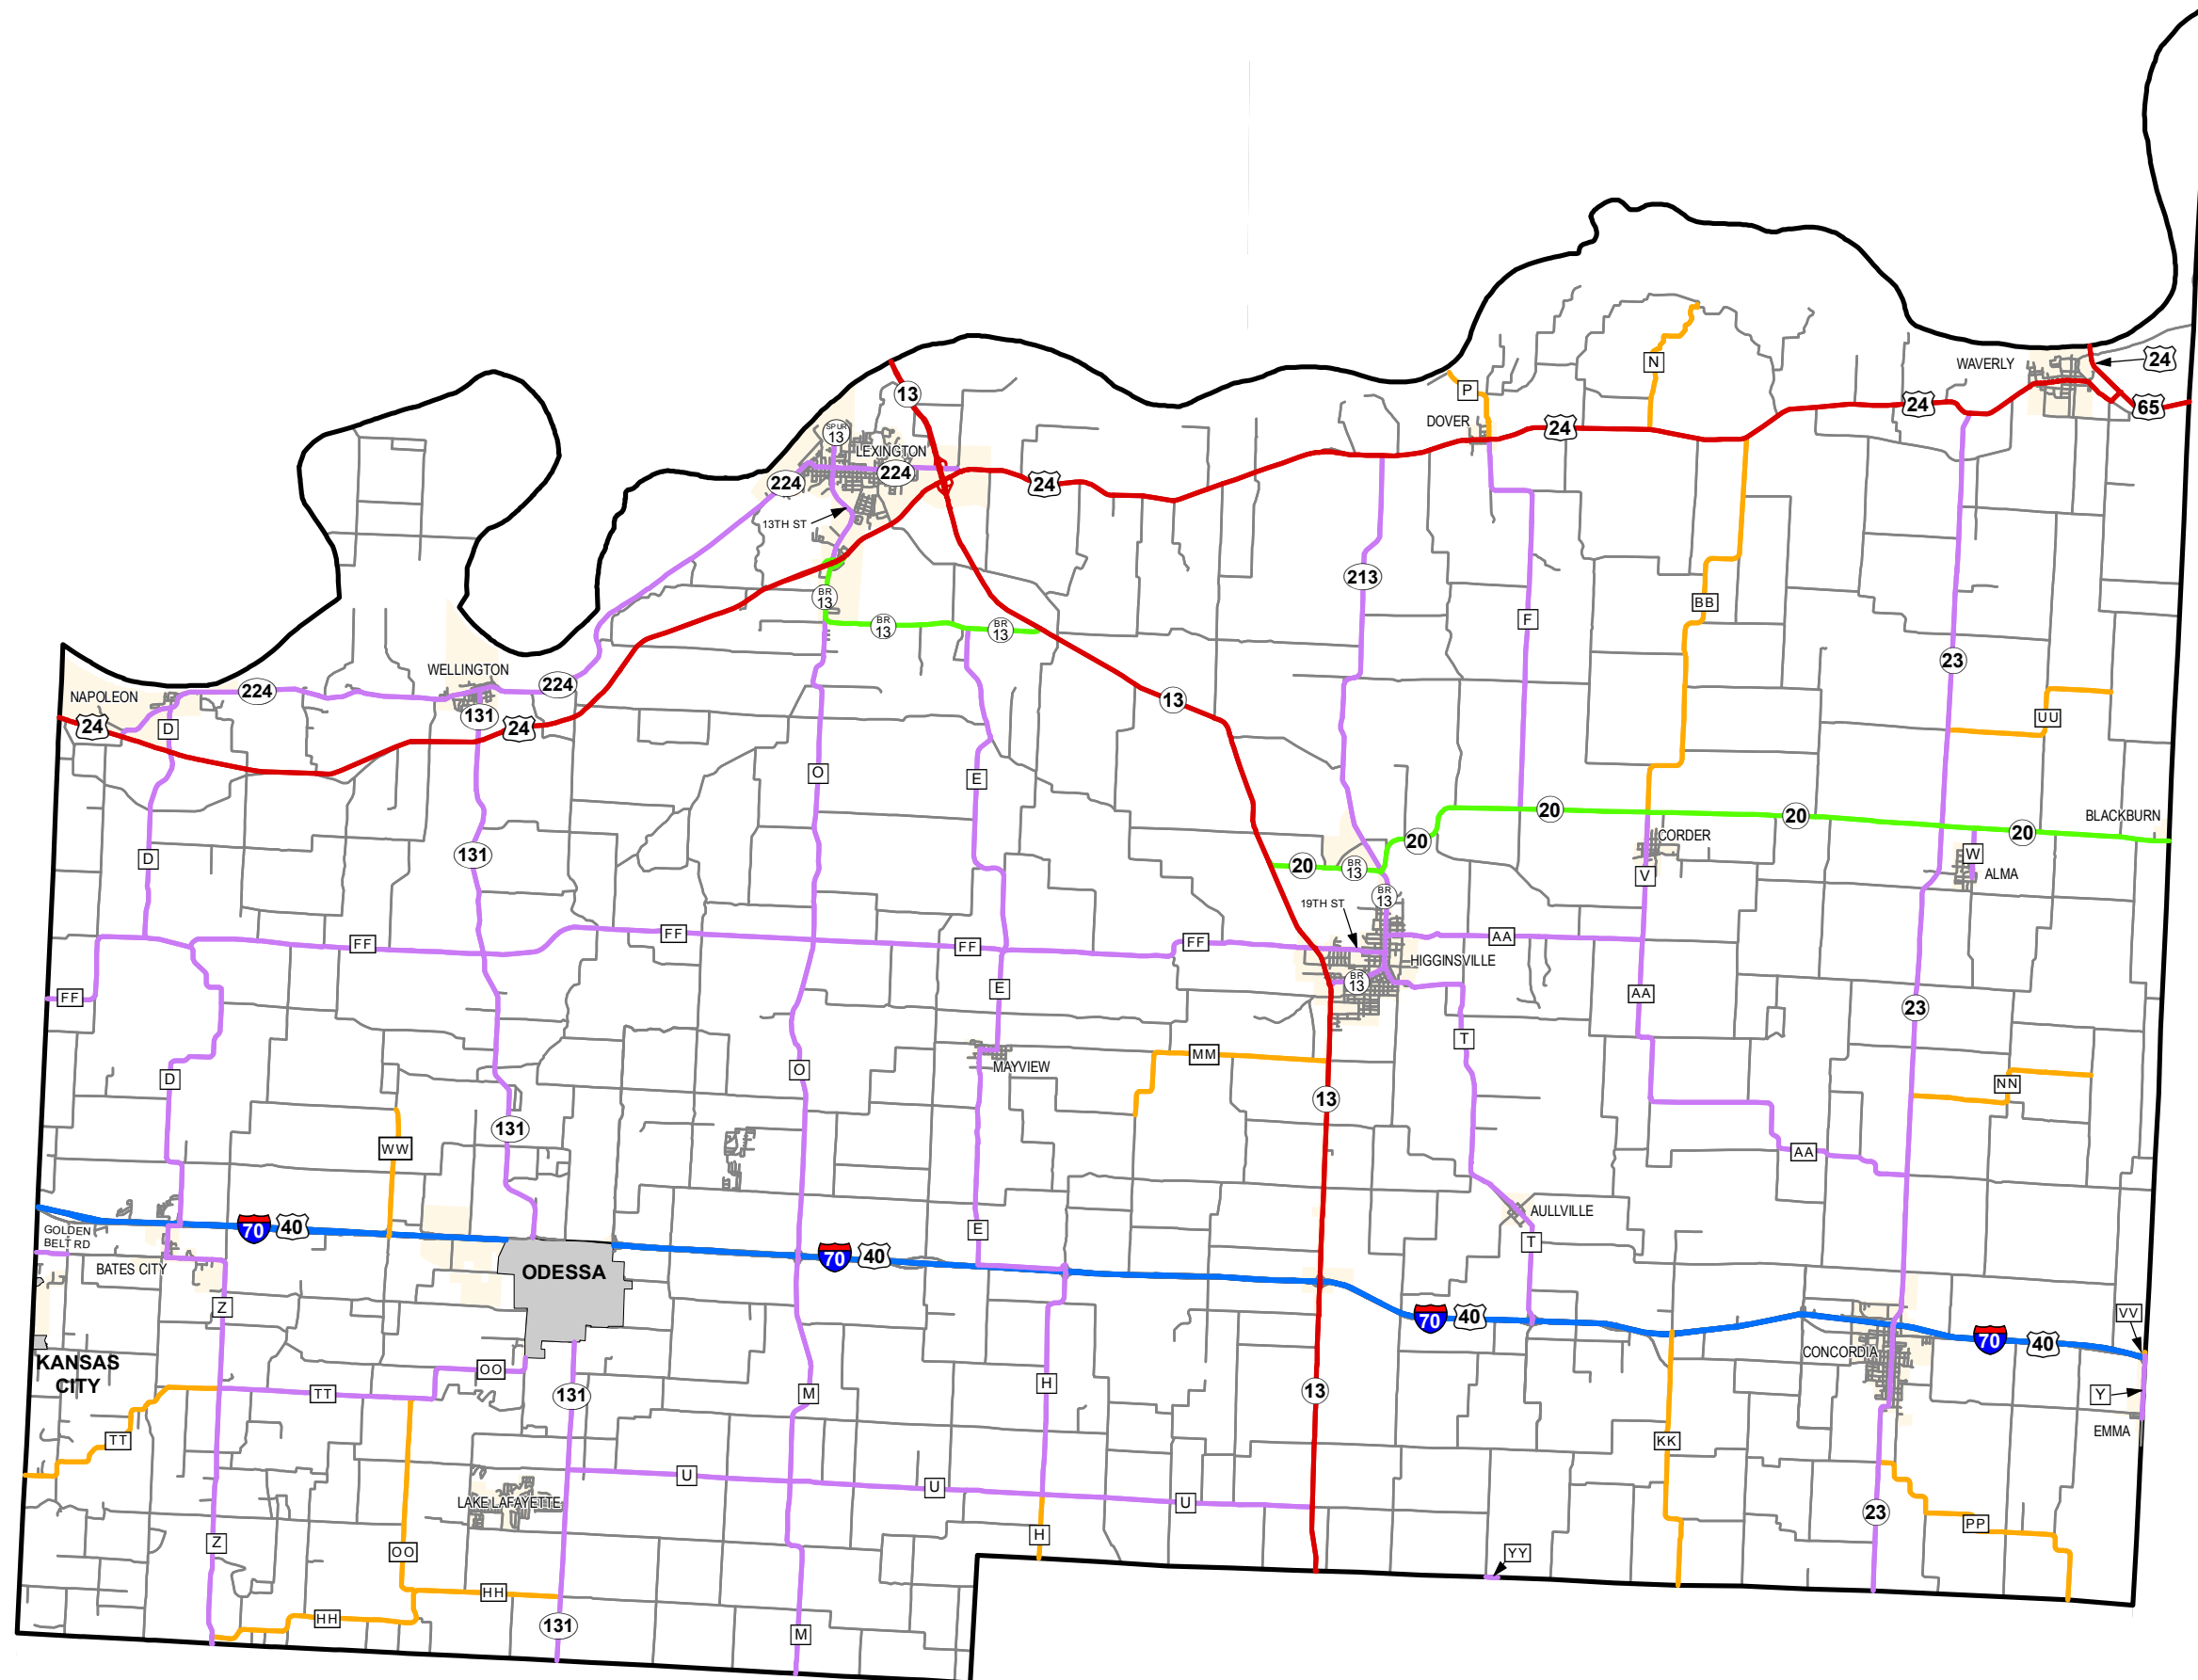

Rural Functional Classification

LAFAYETTE COUNTY

Missouri

FUNCTIONAL CLASS

- Interstate —
- Other Freeway and Expressway —
- Other Principal Arterial —
- Minor Arterial —
- Major Collector —
- Minor Collector —
- Local —

CITY

URBAN AREA

Federal-Aid highways exclude local roads and rural minor collectors.

Transportation Planning
 105 W. Capitol Ave.
 Jefferson City, MO 65102
 Phone (573) 526-5478
 Fax (573) 526-8052

Approved May 1, 2013