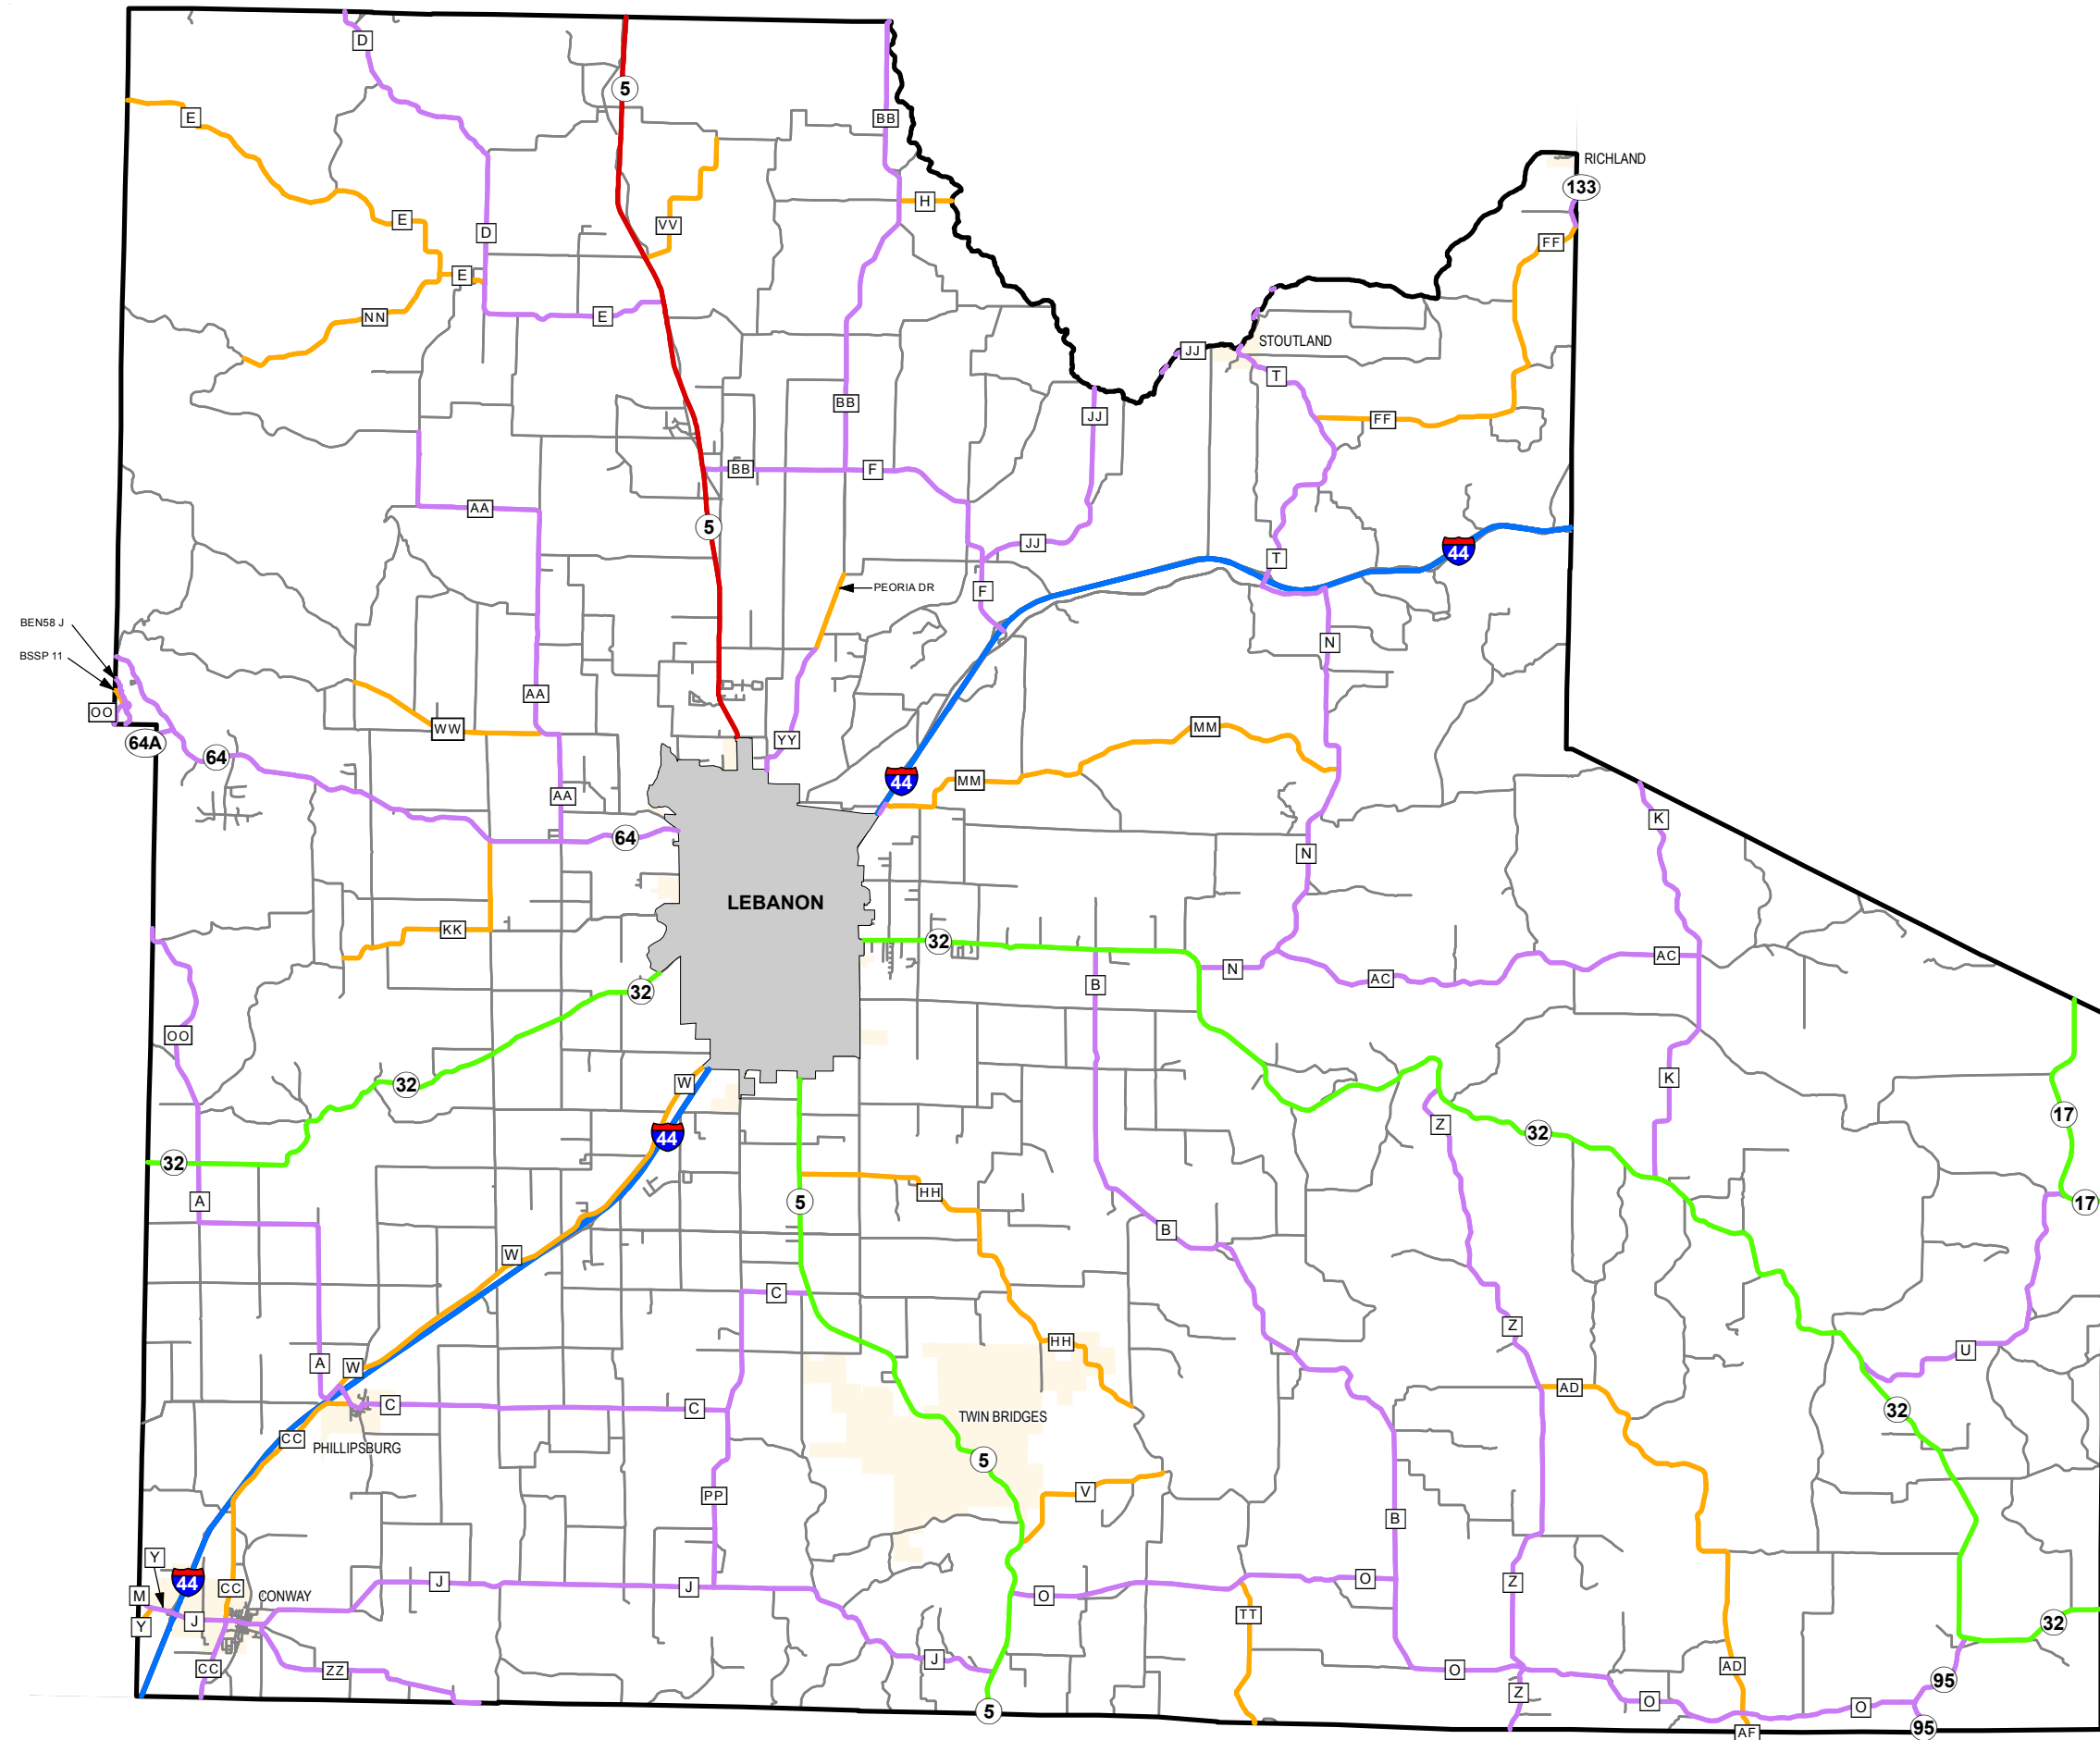

Rural Functional Classification

LACLEDE COUNTY

Missouri

FUNCTIONAL CLASS

- Interstate —
- Other Freeway and Expressway —
- Other Principal Arterial —
- Minor Arterial —
- Major Collector —
- Minor Collector —
- Local —

CITY

URBAN AREA

Federal-Aid highways exclude local roads and rural minor collectors.

Transportation Planning
 105 W. Capitol Ave.
 Jefferson City, MO 65102
 Phone (573) 526-5478
 Fax (573) 526-8052

Approved March 1, 2013