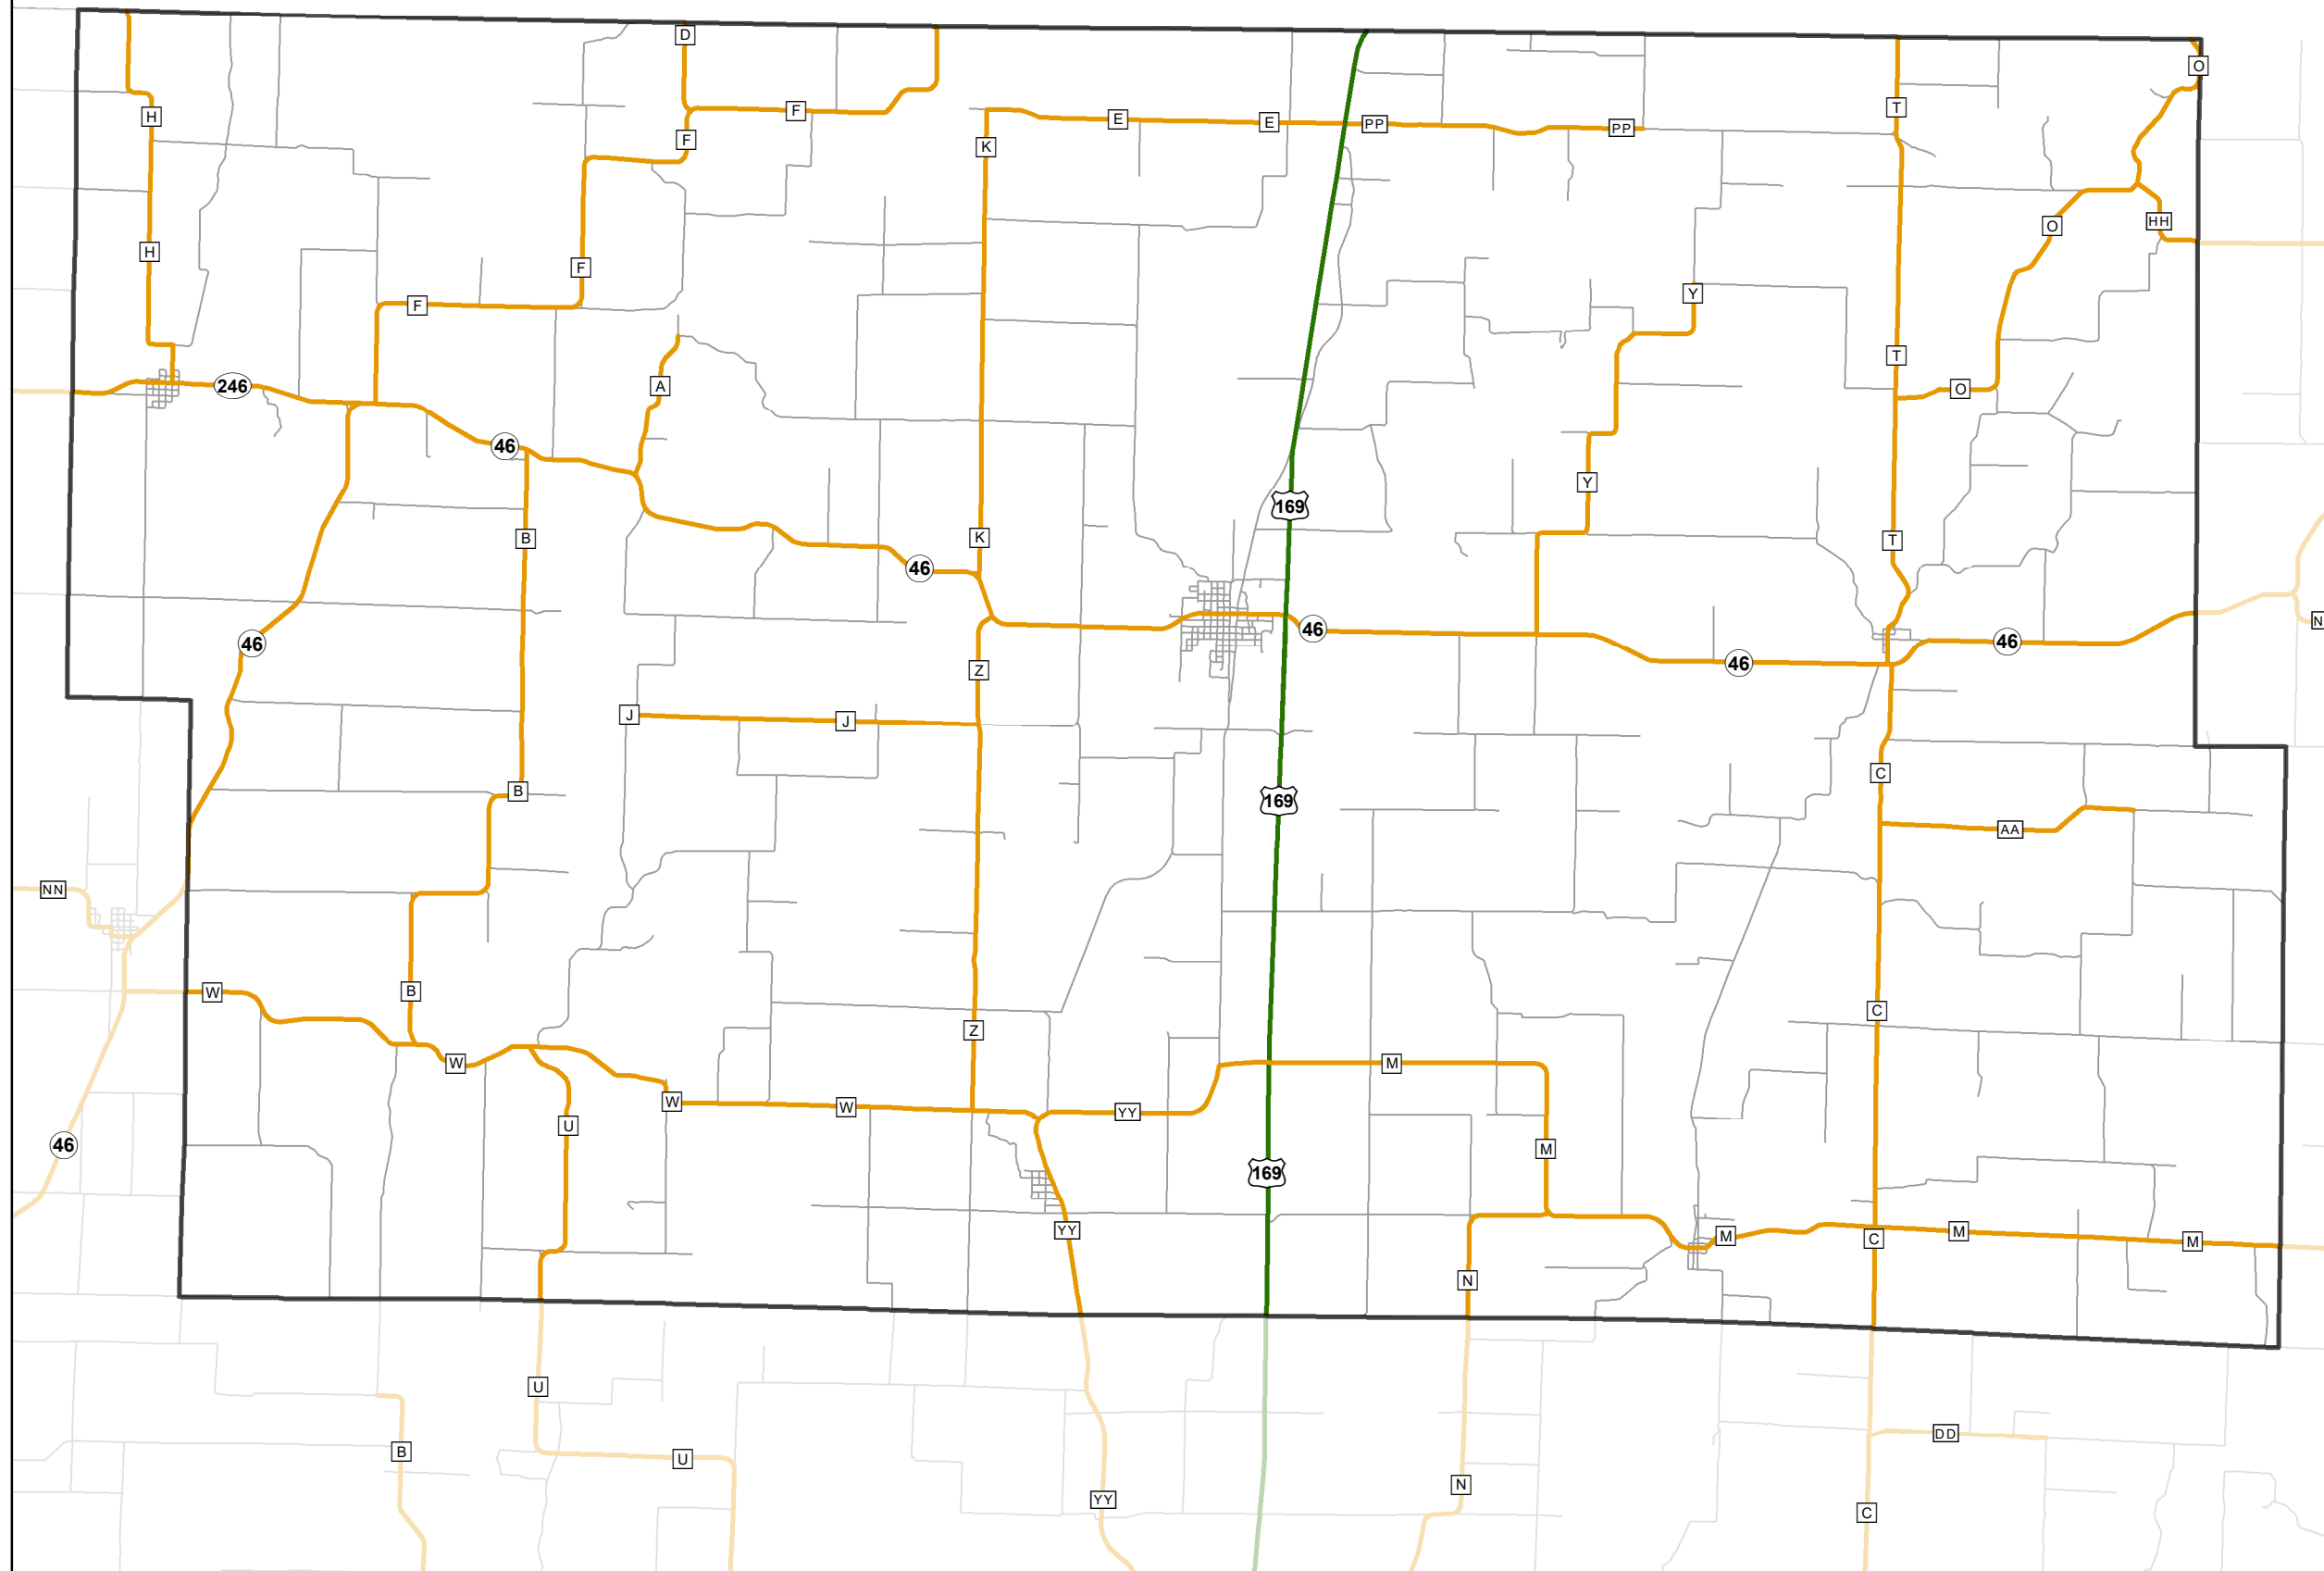

State System Classification

WORTH COUNTY MISSOURI

State System Class	Miles
Interstate	0
Primary	12.814
Supplementary	126.346
State Marked - NOS	
Other Roads	
Urban Area	

105 W. Capitol Ave.
Jefferson City, MO 65102
Phone (573) 526-5478
Fax (573) 526-8052

April 2022