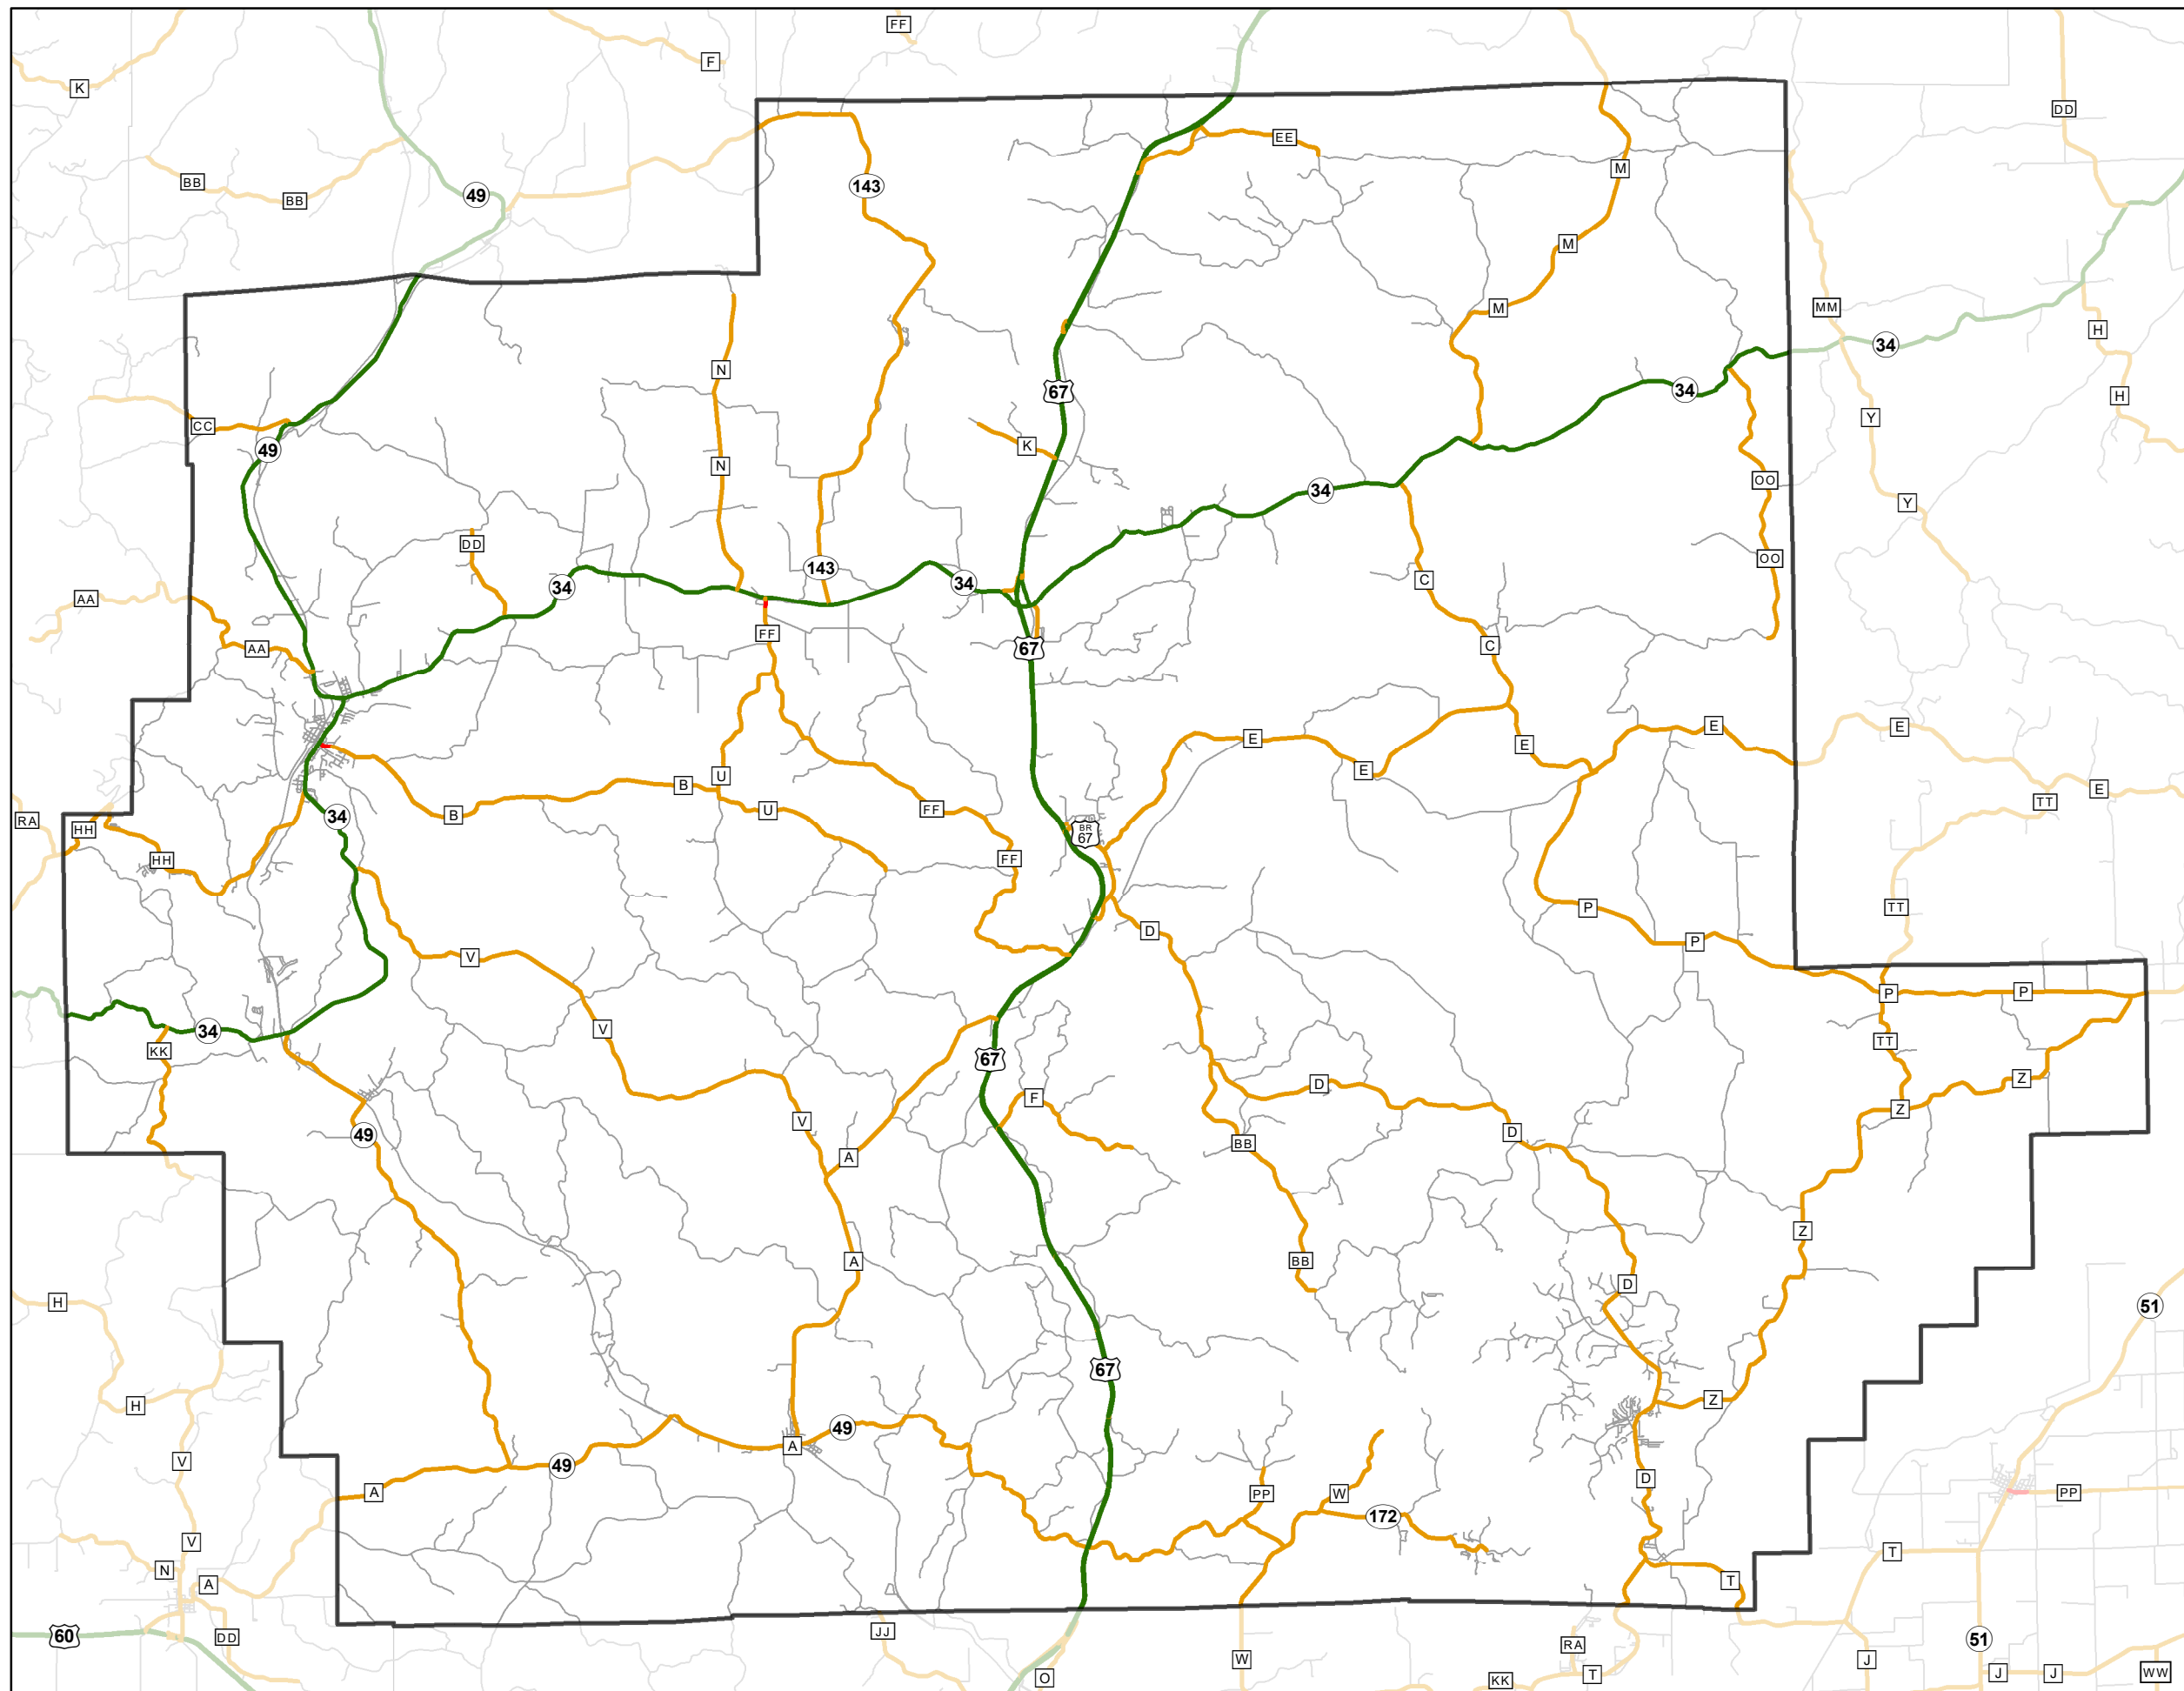

# State System Classification

## WAYNE COUNTY MISSOURI

State System Class	Miles
Interstate	0
Primary	81.755
Supplementary	226.431
State Marked - NOS	
Other Roads	
Urban Area	

105 W. Capitol Ave.  
Jefferson City, MO 65102  
Phone (573) 526-5478  
Fax (573) 526-8052