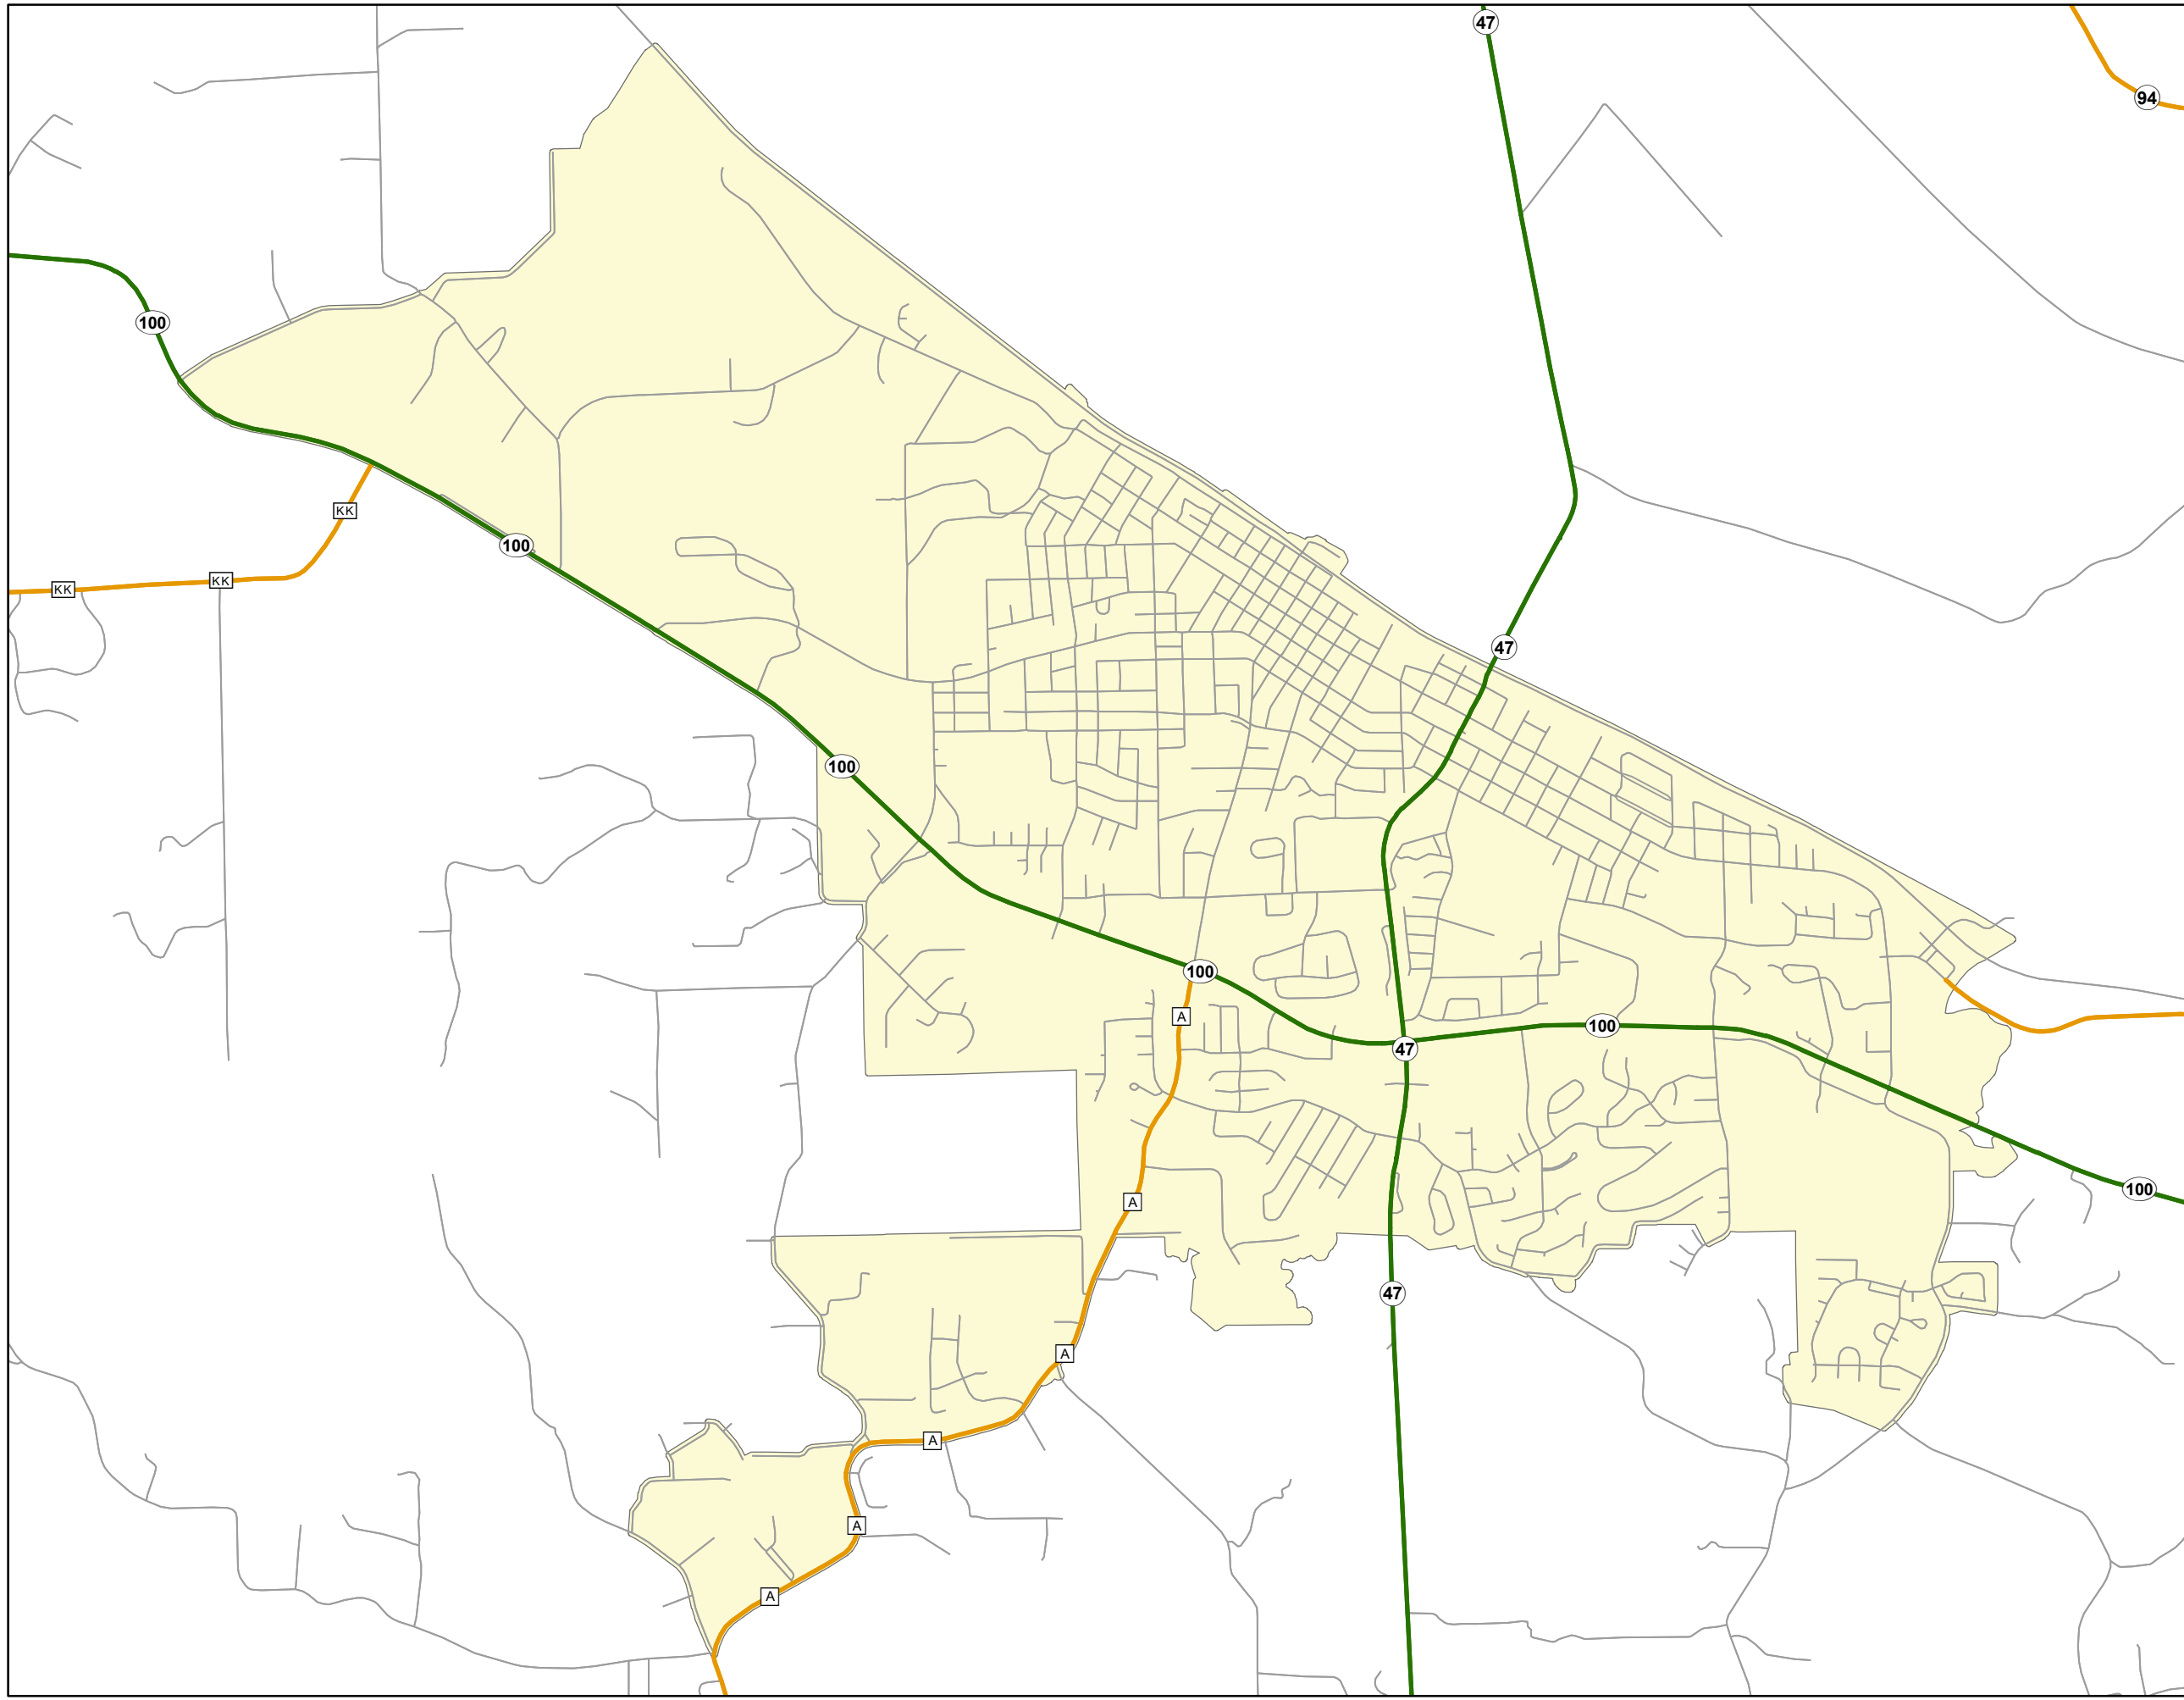

State System Urban Area

**WASHINGTON
MISSOURI**

State System Class	Miles
Interstate	0
Primary	8.186
Supplementary	3.001
State Marked - NOS	
Other Roads	
Urban Area	

105 W. Capitol Ave.
Jefferson City, MO 65102
Phone (573) 526-5478
Fax (573) 526-8052