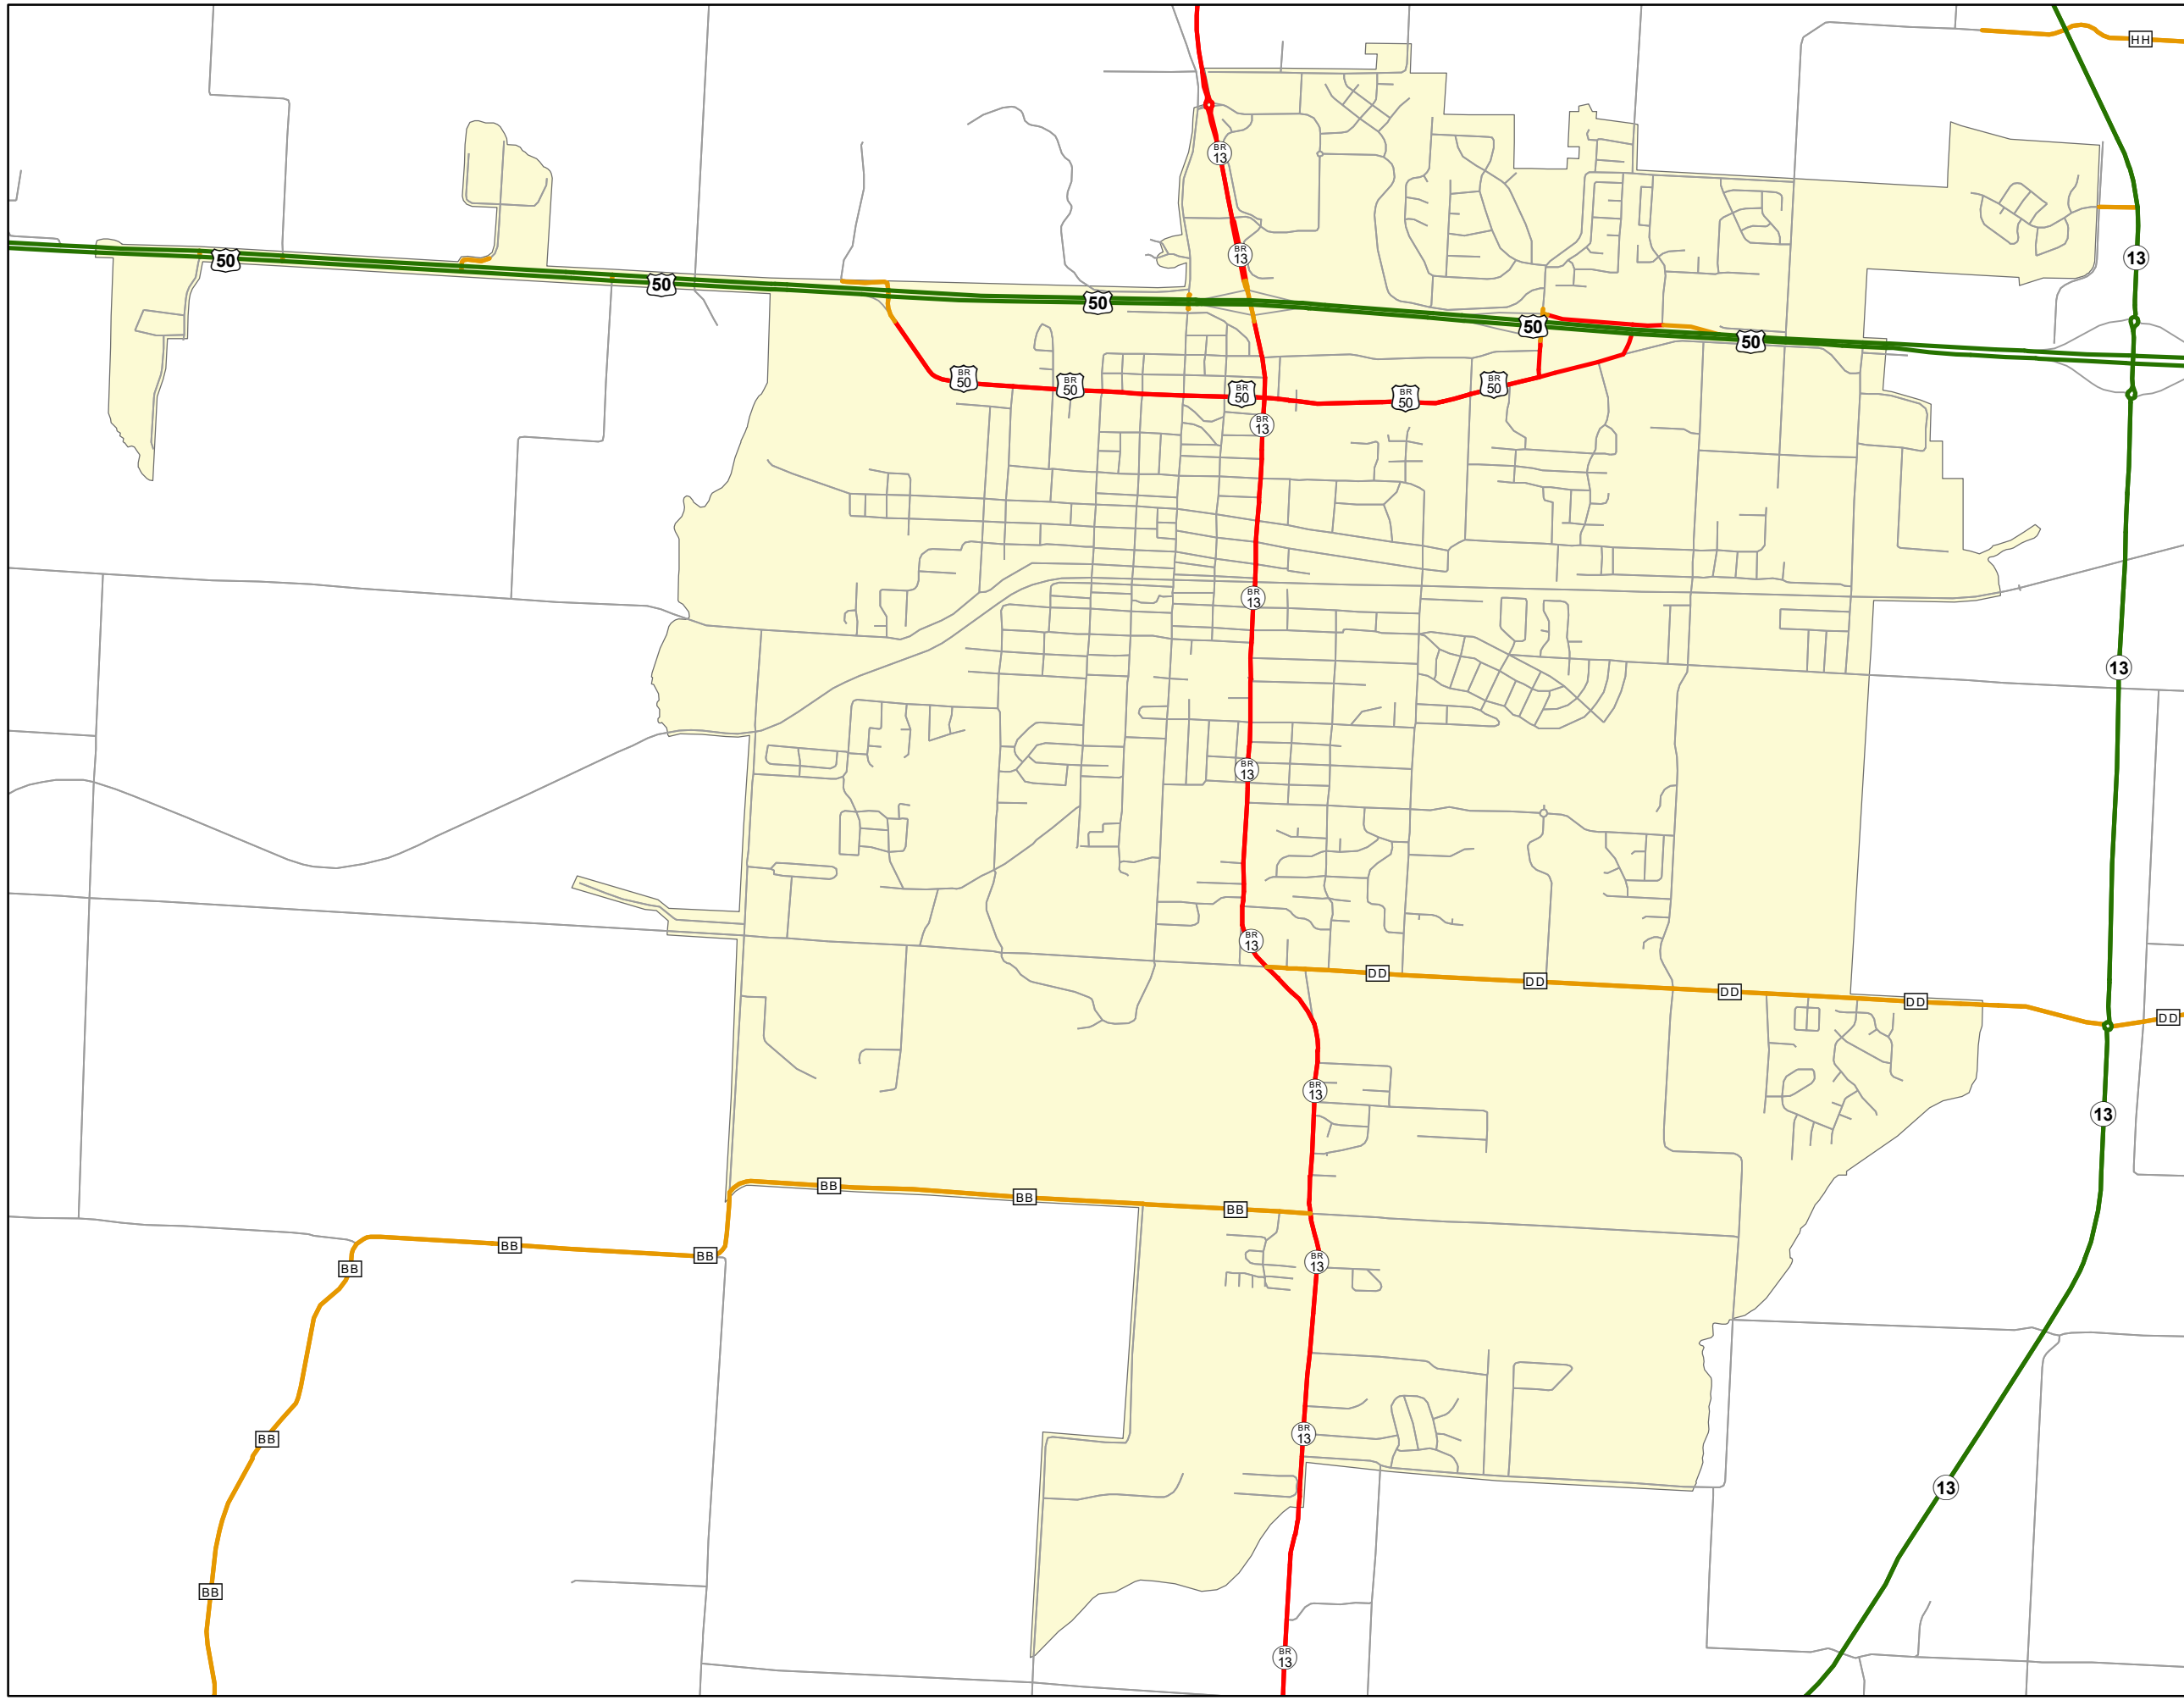

State System Urban Area

WARRENSBURG MISSOURI

State System Class	Miles
Interstate	0
Primary	5.541
Supplementary	4.564
State Marked - NOS	
Other Roads	
Urban Area	

105 W. Capitol Ave.
Jefferson City, MO 65102
Phone (573) 526-5478
Fax (573) 526-8052