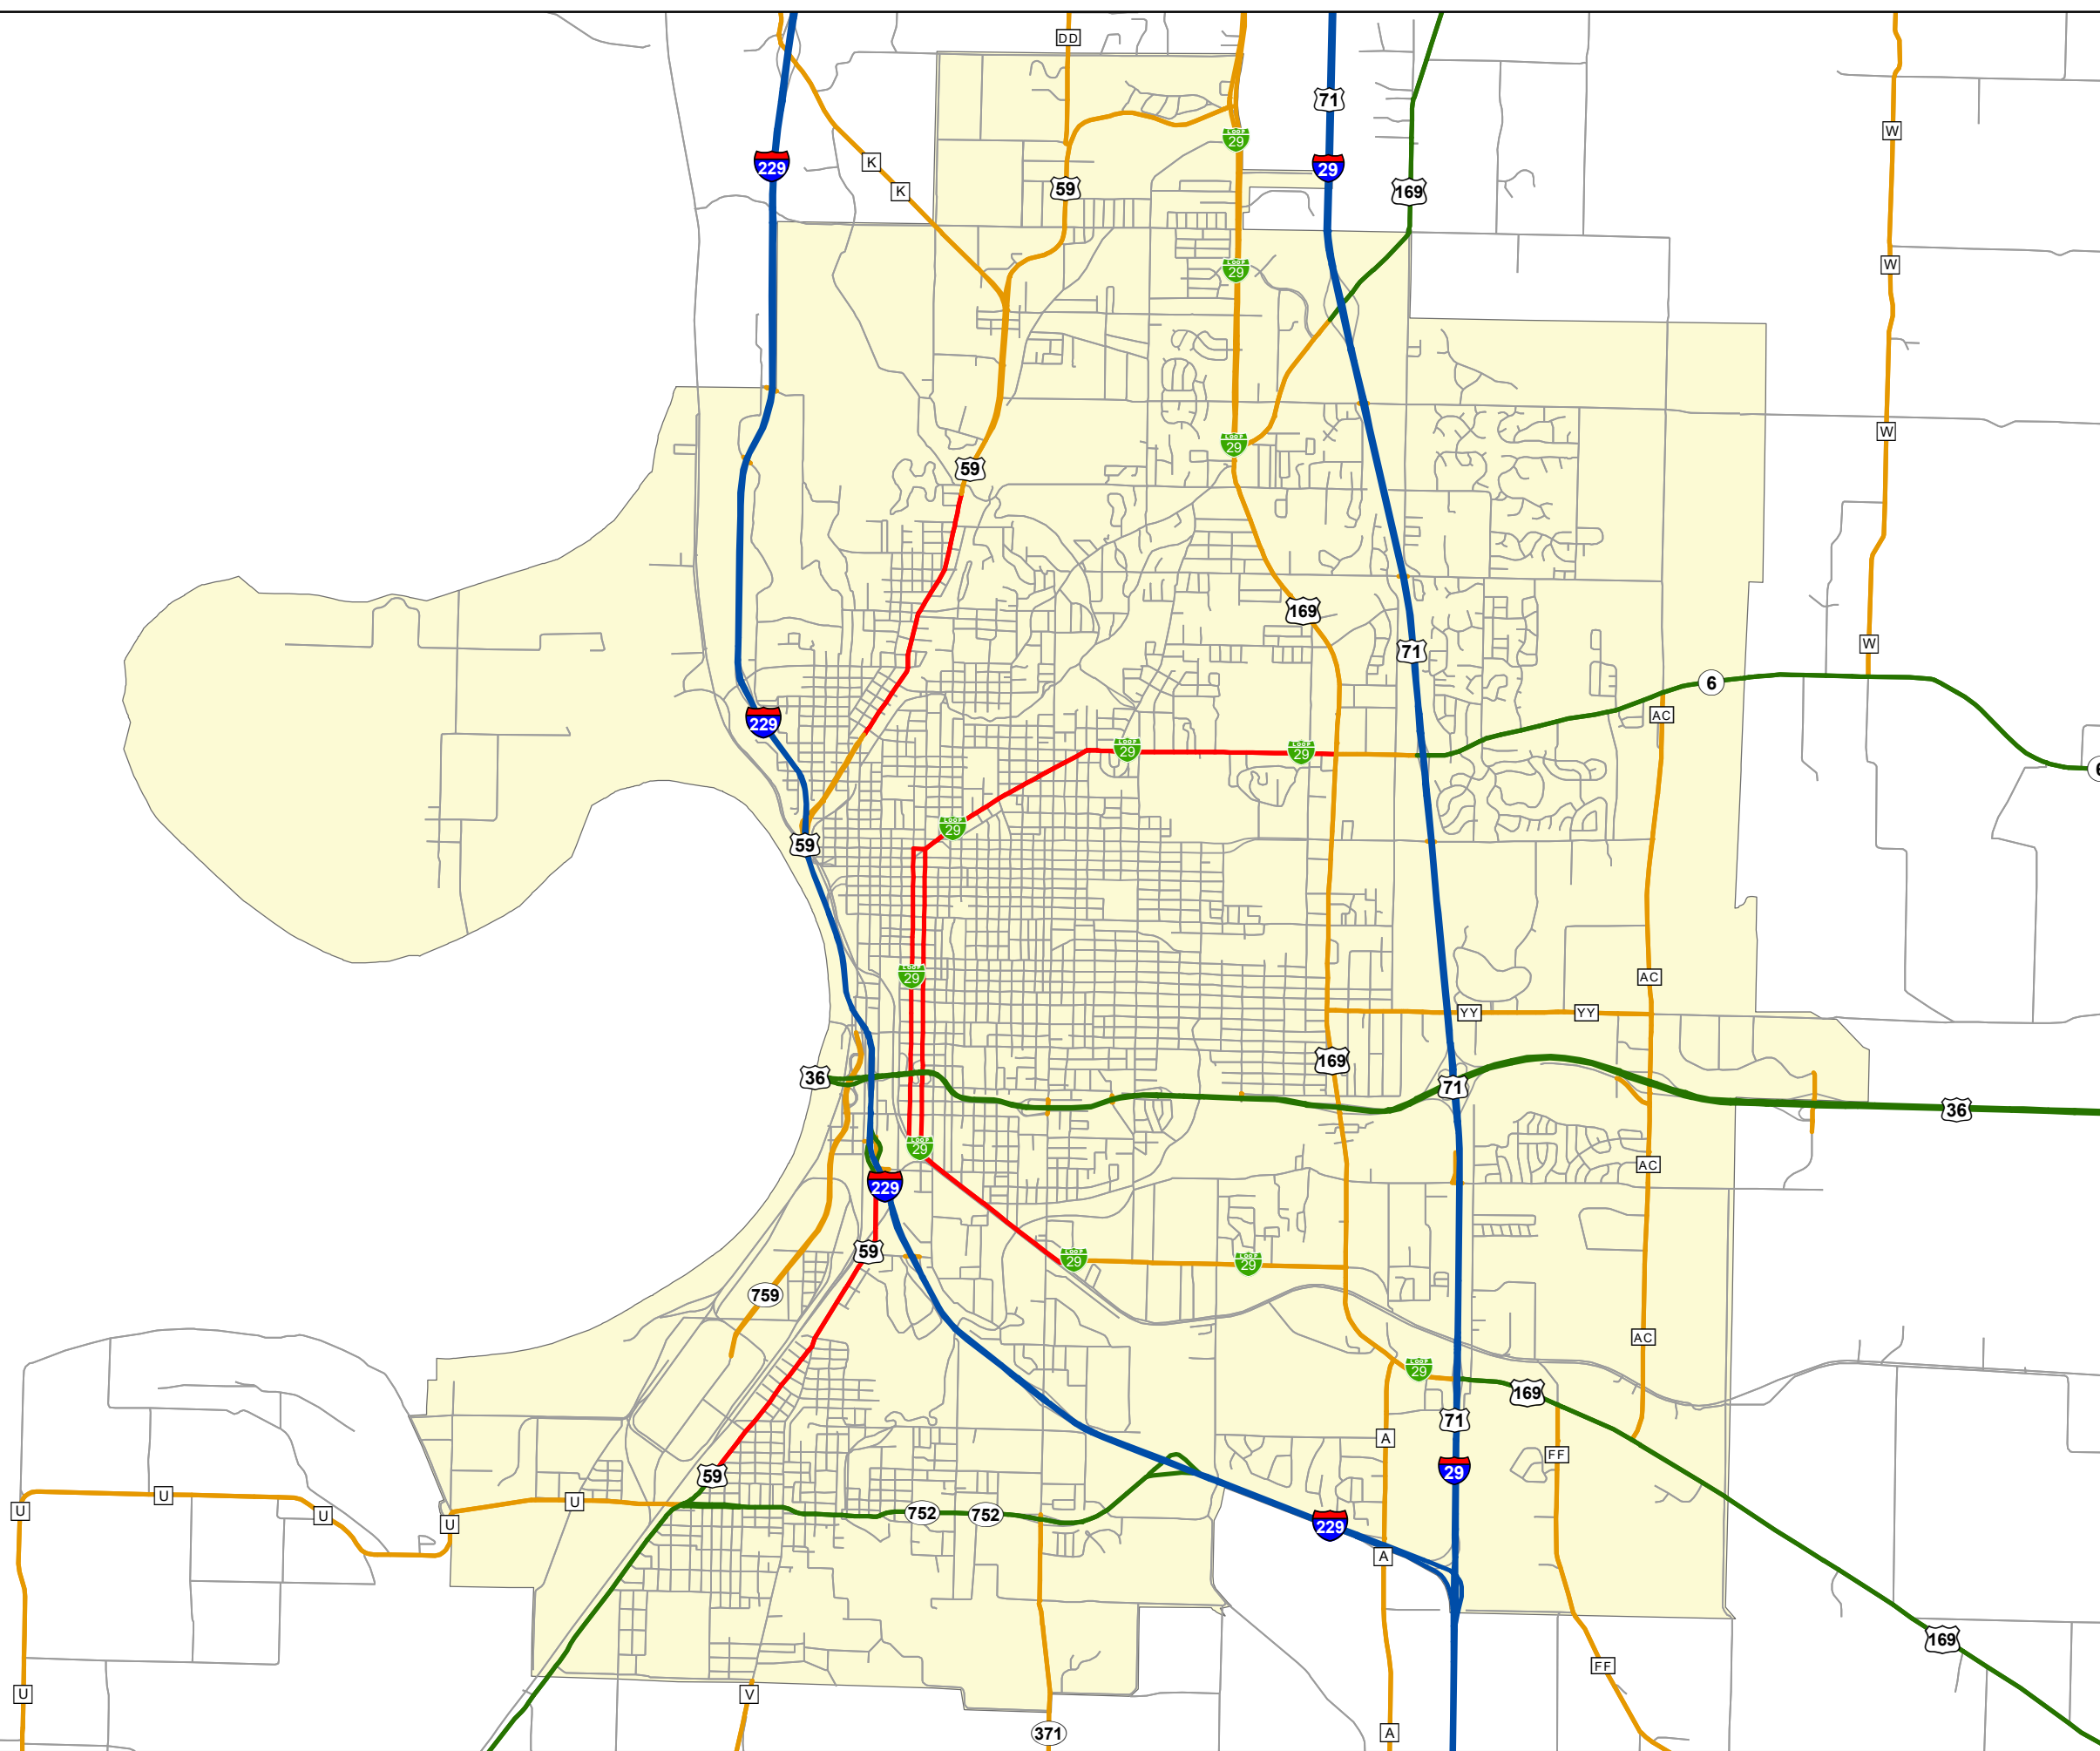

State System Urban Area

ST. JOSEPH MISSOURI

State System Class	Miles
Interstate	17.519
Primary	14.845
Supplementary	31.673
State Marked - NOS	
Other Roads	
Urban Area	

105 W. Capitol Ave.
Jefferson City, MO 65102
Phone (573) 526-5478
Fax (573) 526-8052