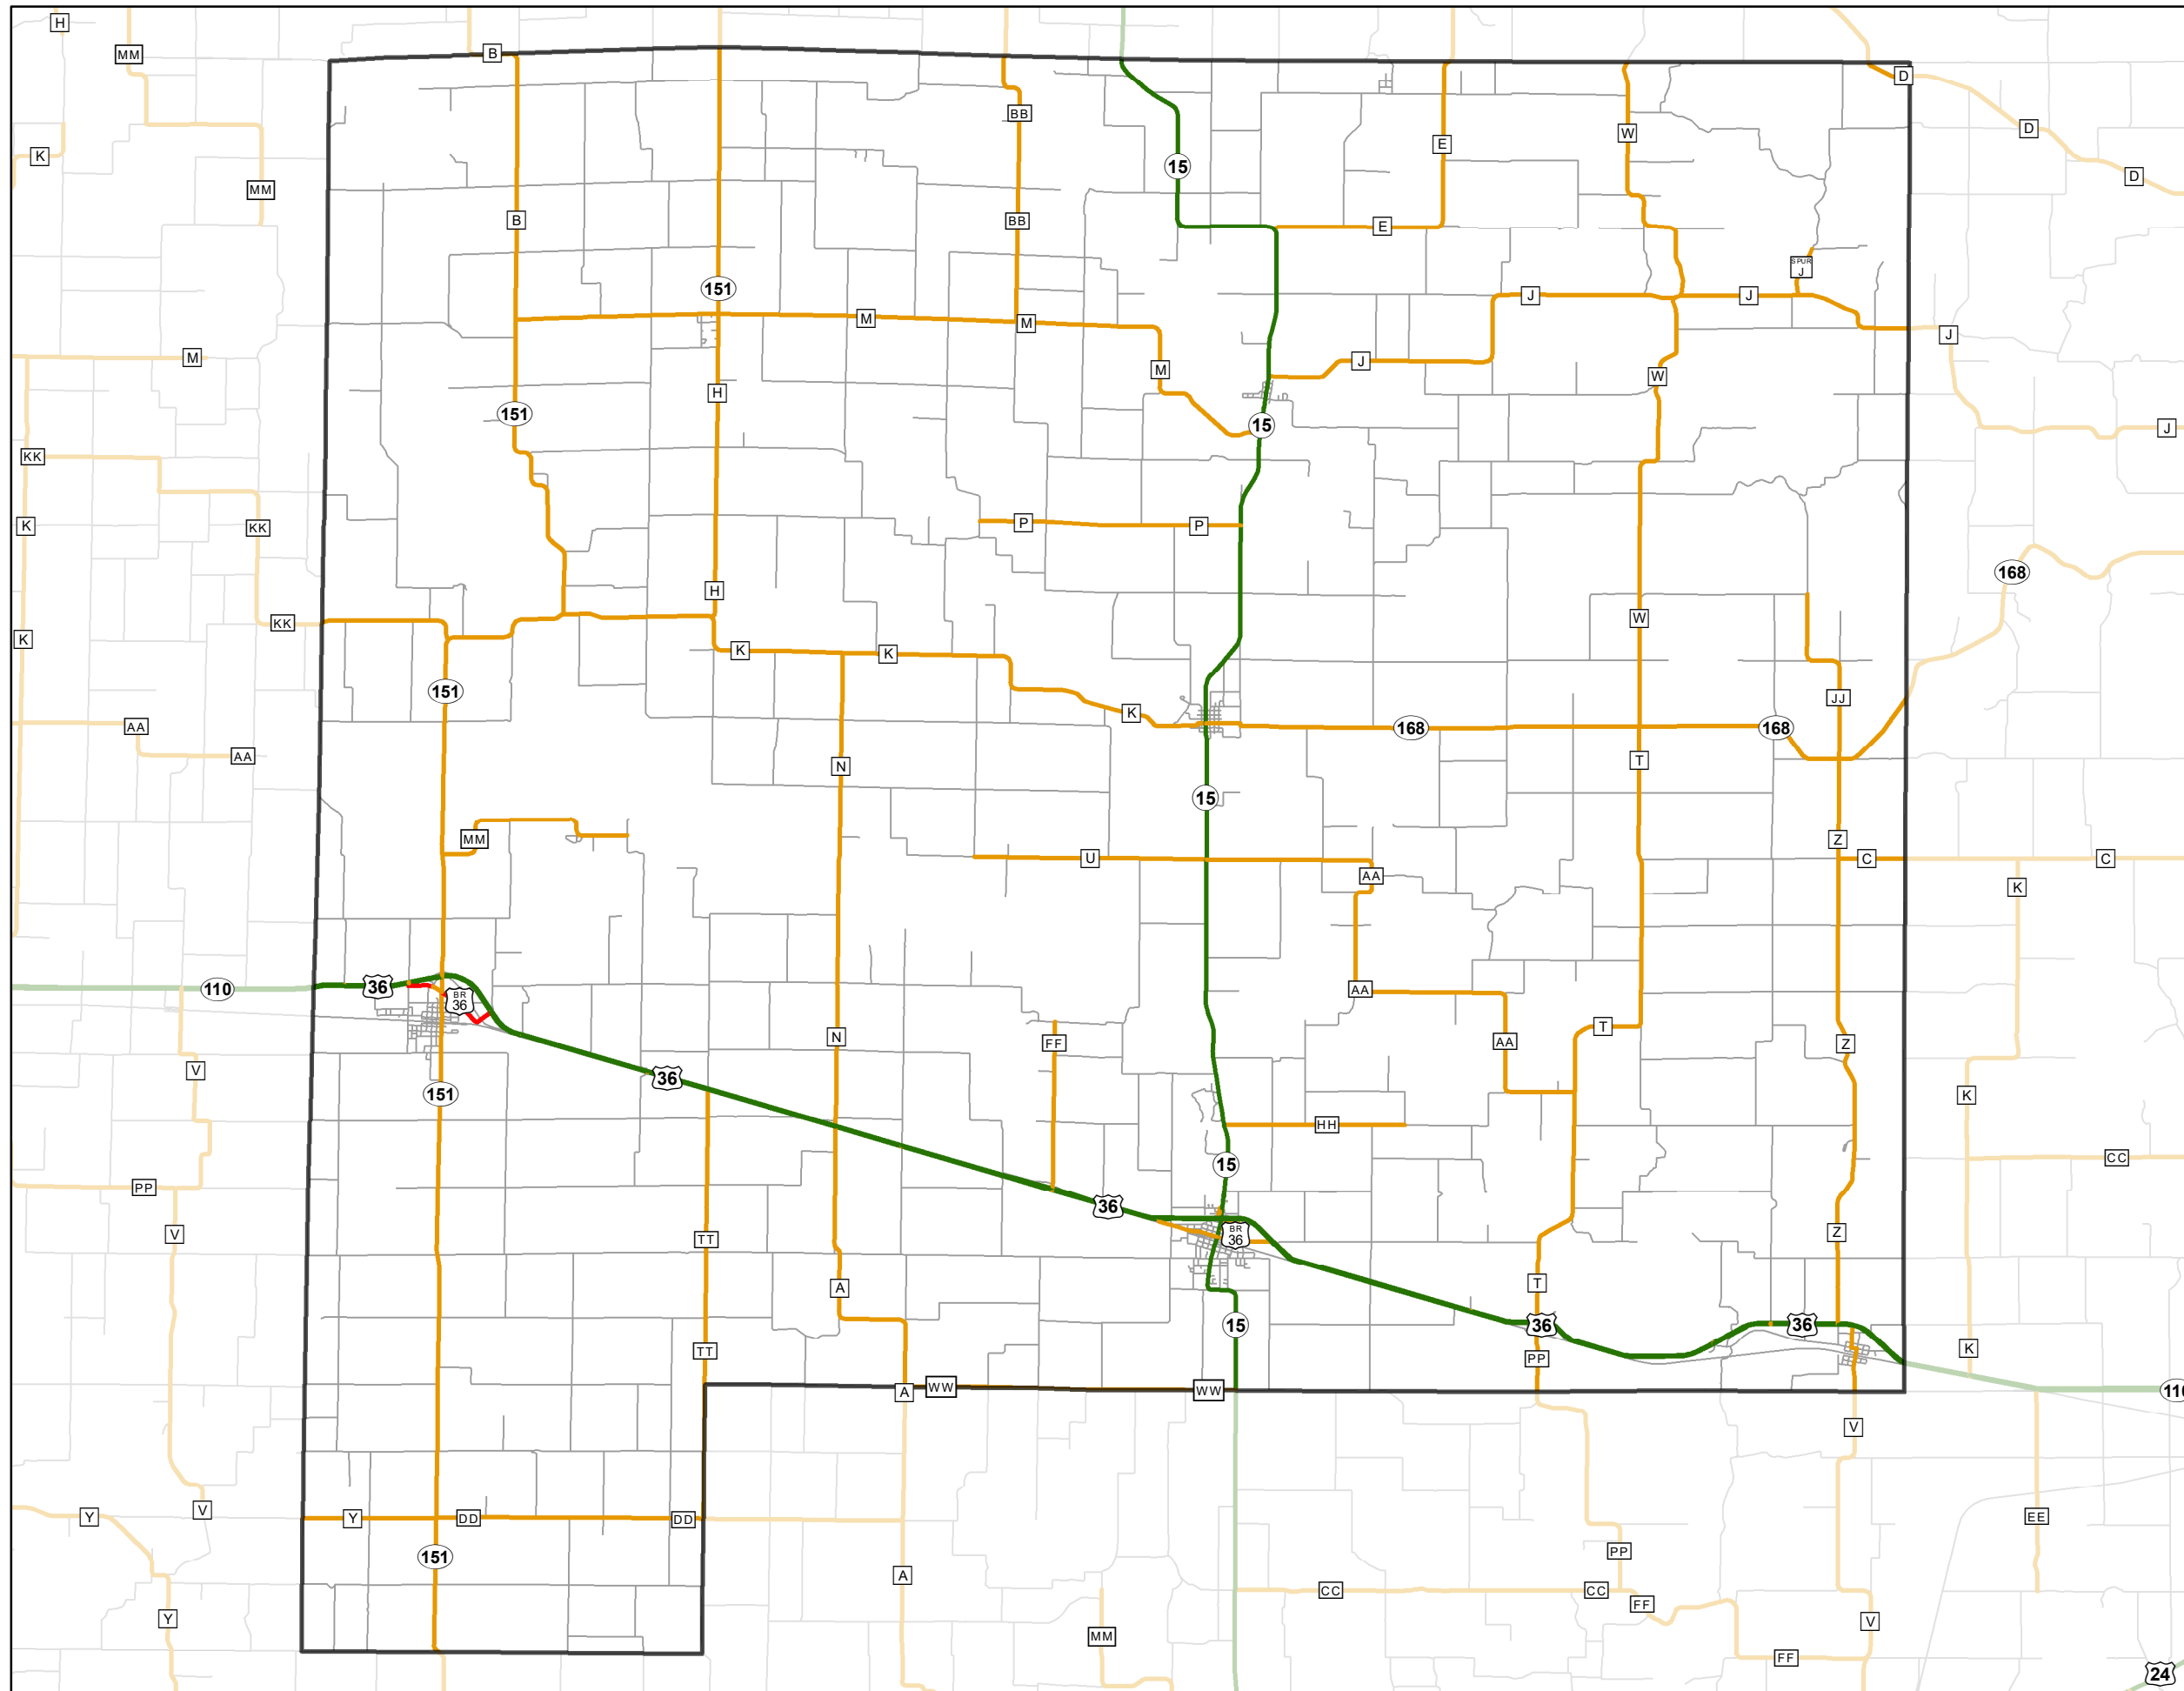

State System Classification

SHELBY COUNTY MISSOURI

State System Class	Miles
Interstate	0
Primary	47.983
Supplementary	186.147
State Marked - NOS	
Other Roads	
Urban Area	

105 W. Capitol Ave.
 Jefferson City, MO 65102
 Phone (573) 526-5478
 Fax (573) 526-8052