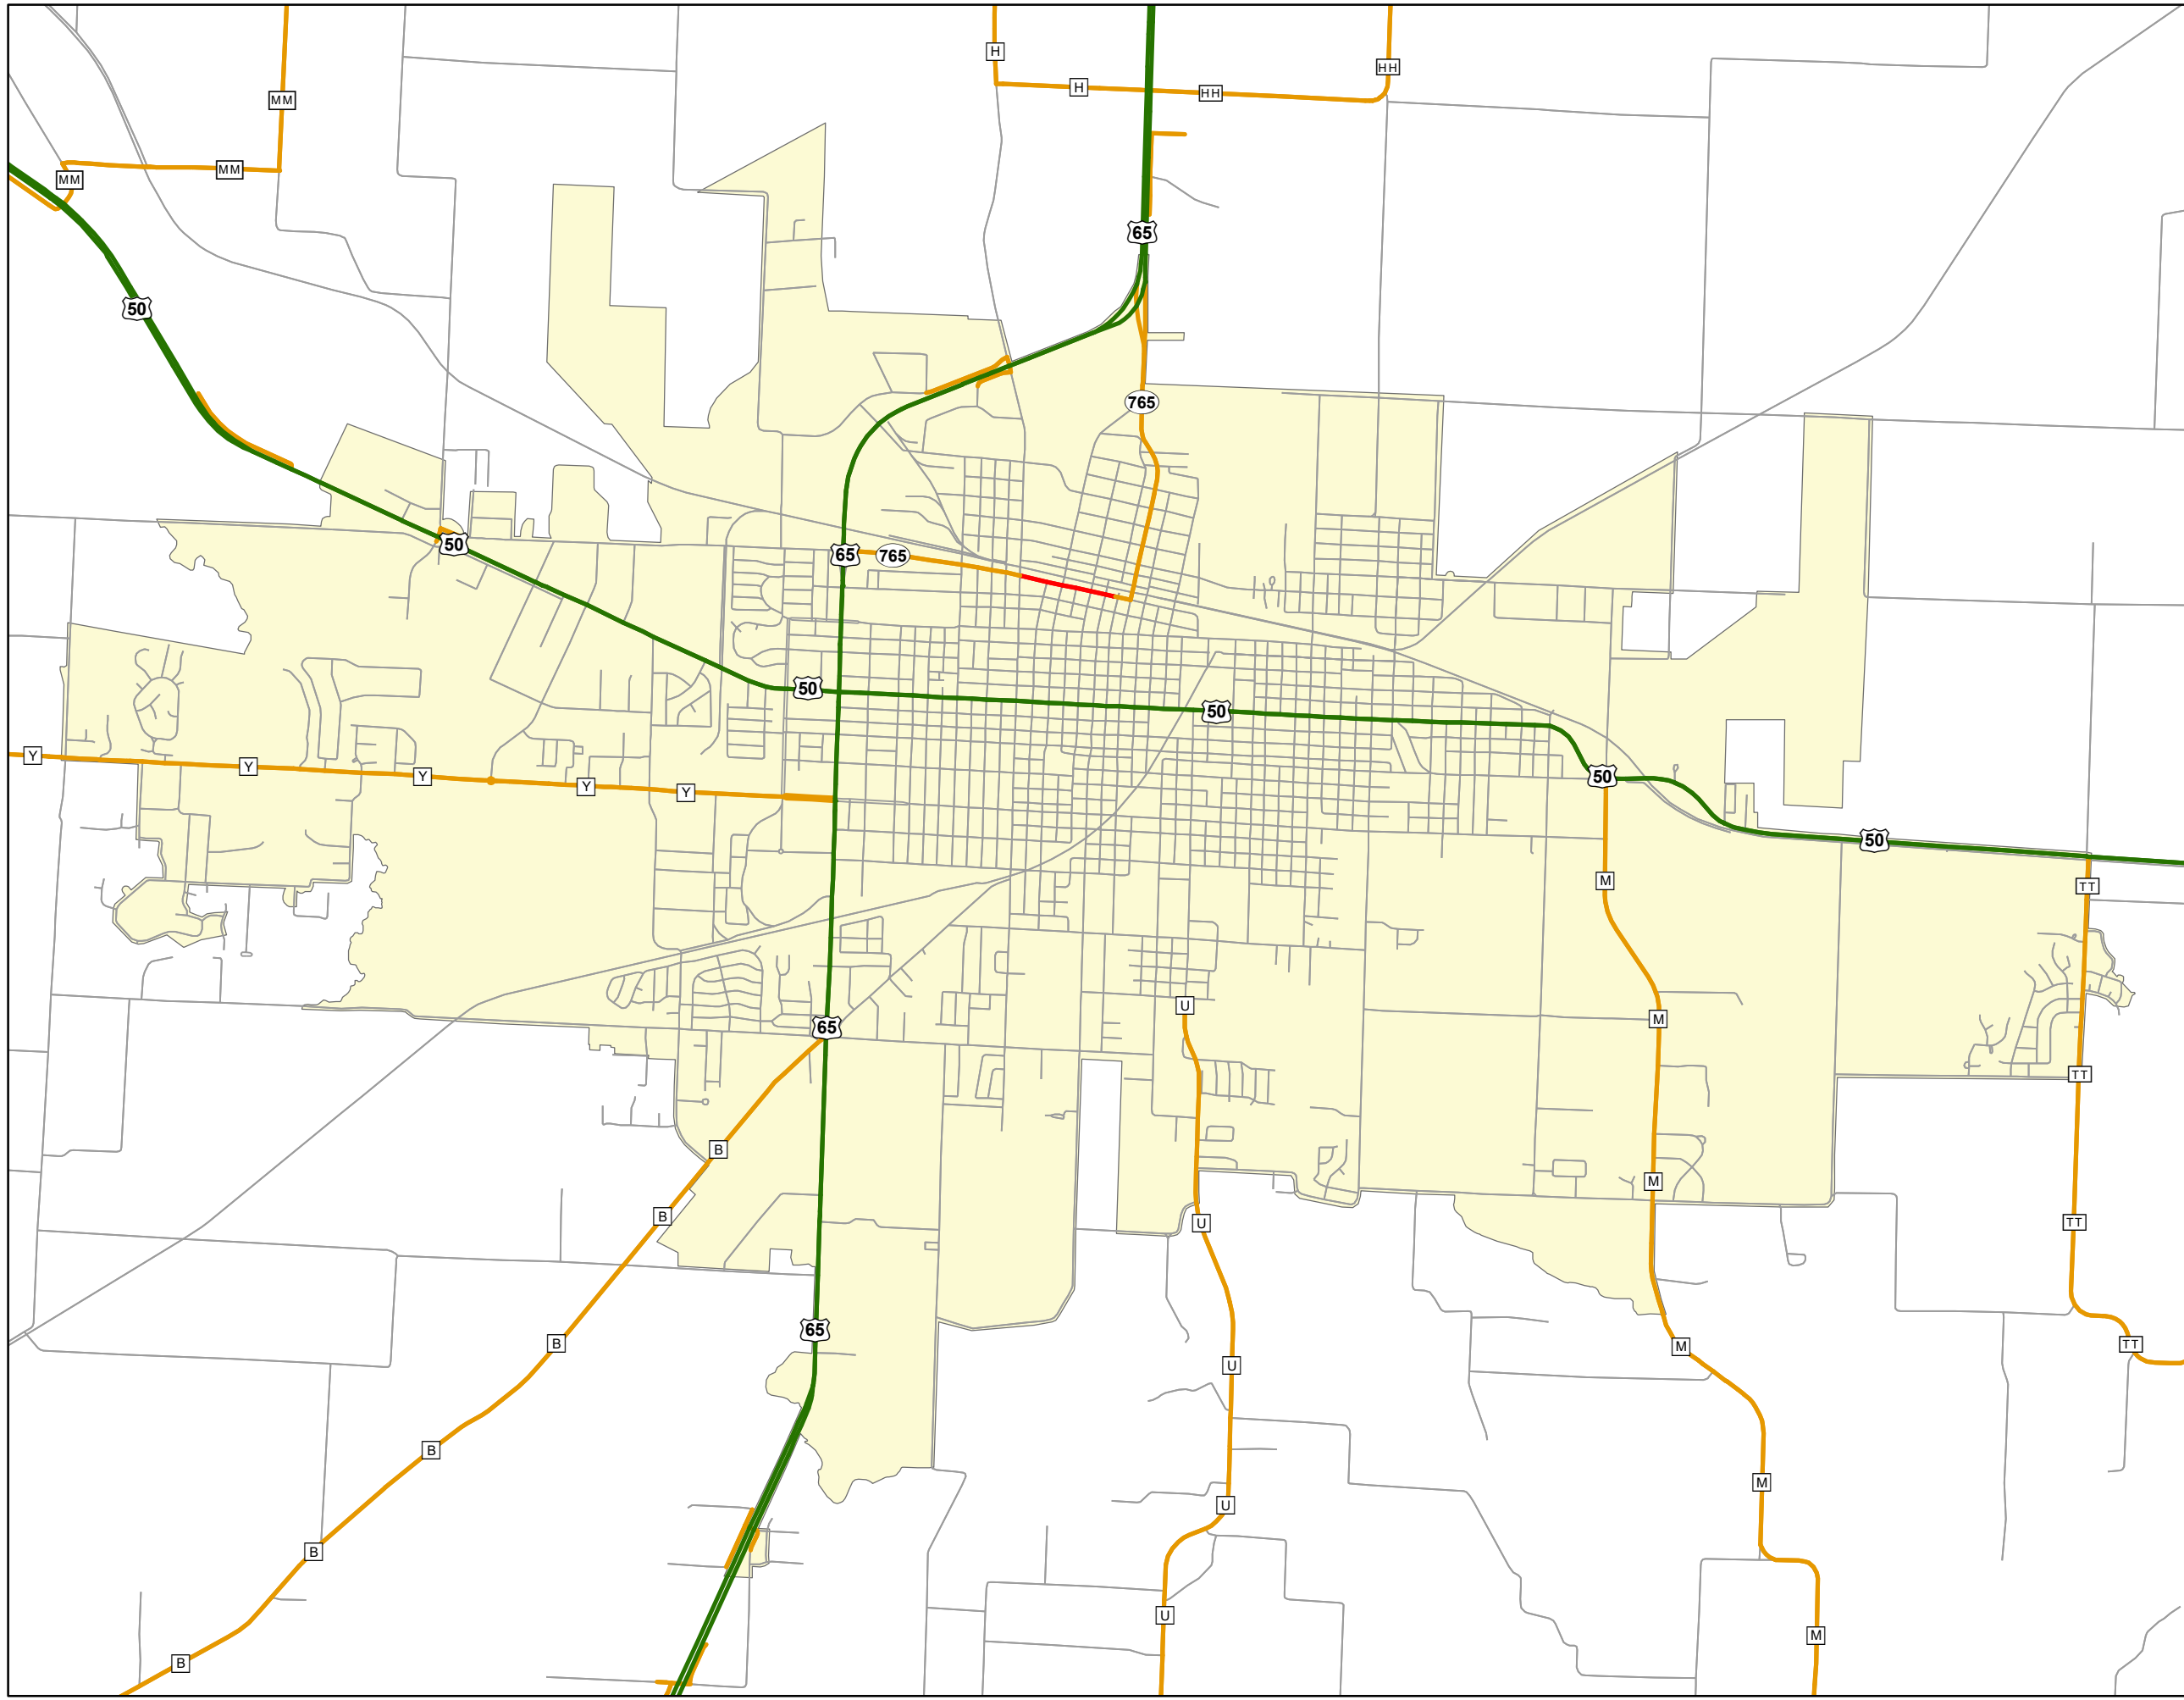

# State System Urban Area

**SEDALIA  
MISSOURI**

State System Class	Miles
Interstate	0
Primary	14.266
Supplementary	11.304
State Marked - NOS	
Other Roads	
Urban Area	

105 W. Capitol Ave.  
 Jefferson City, MO 65102  
 Phone (573) 526-5478  
 Fax (573) 526-8052  
 April 2022