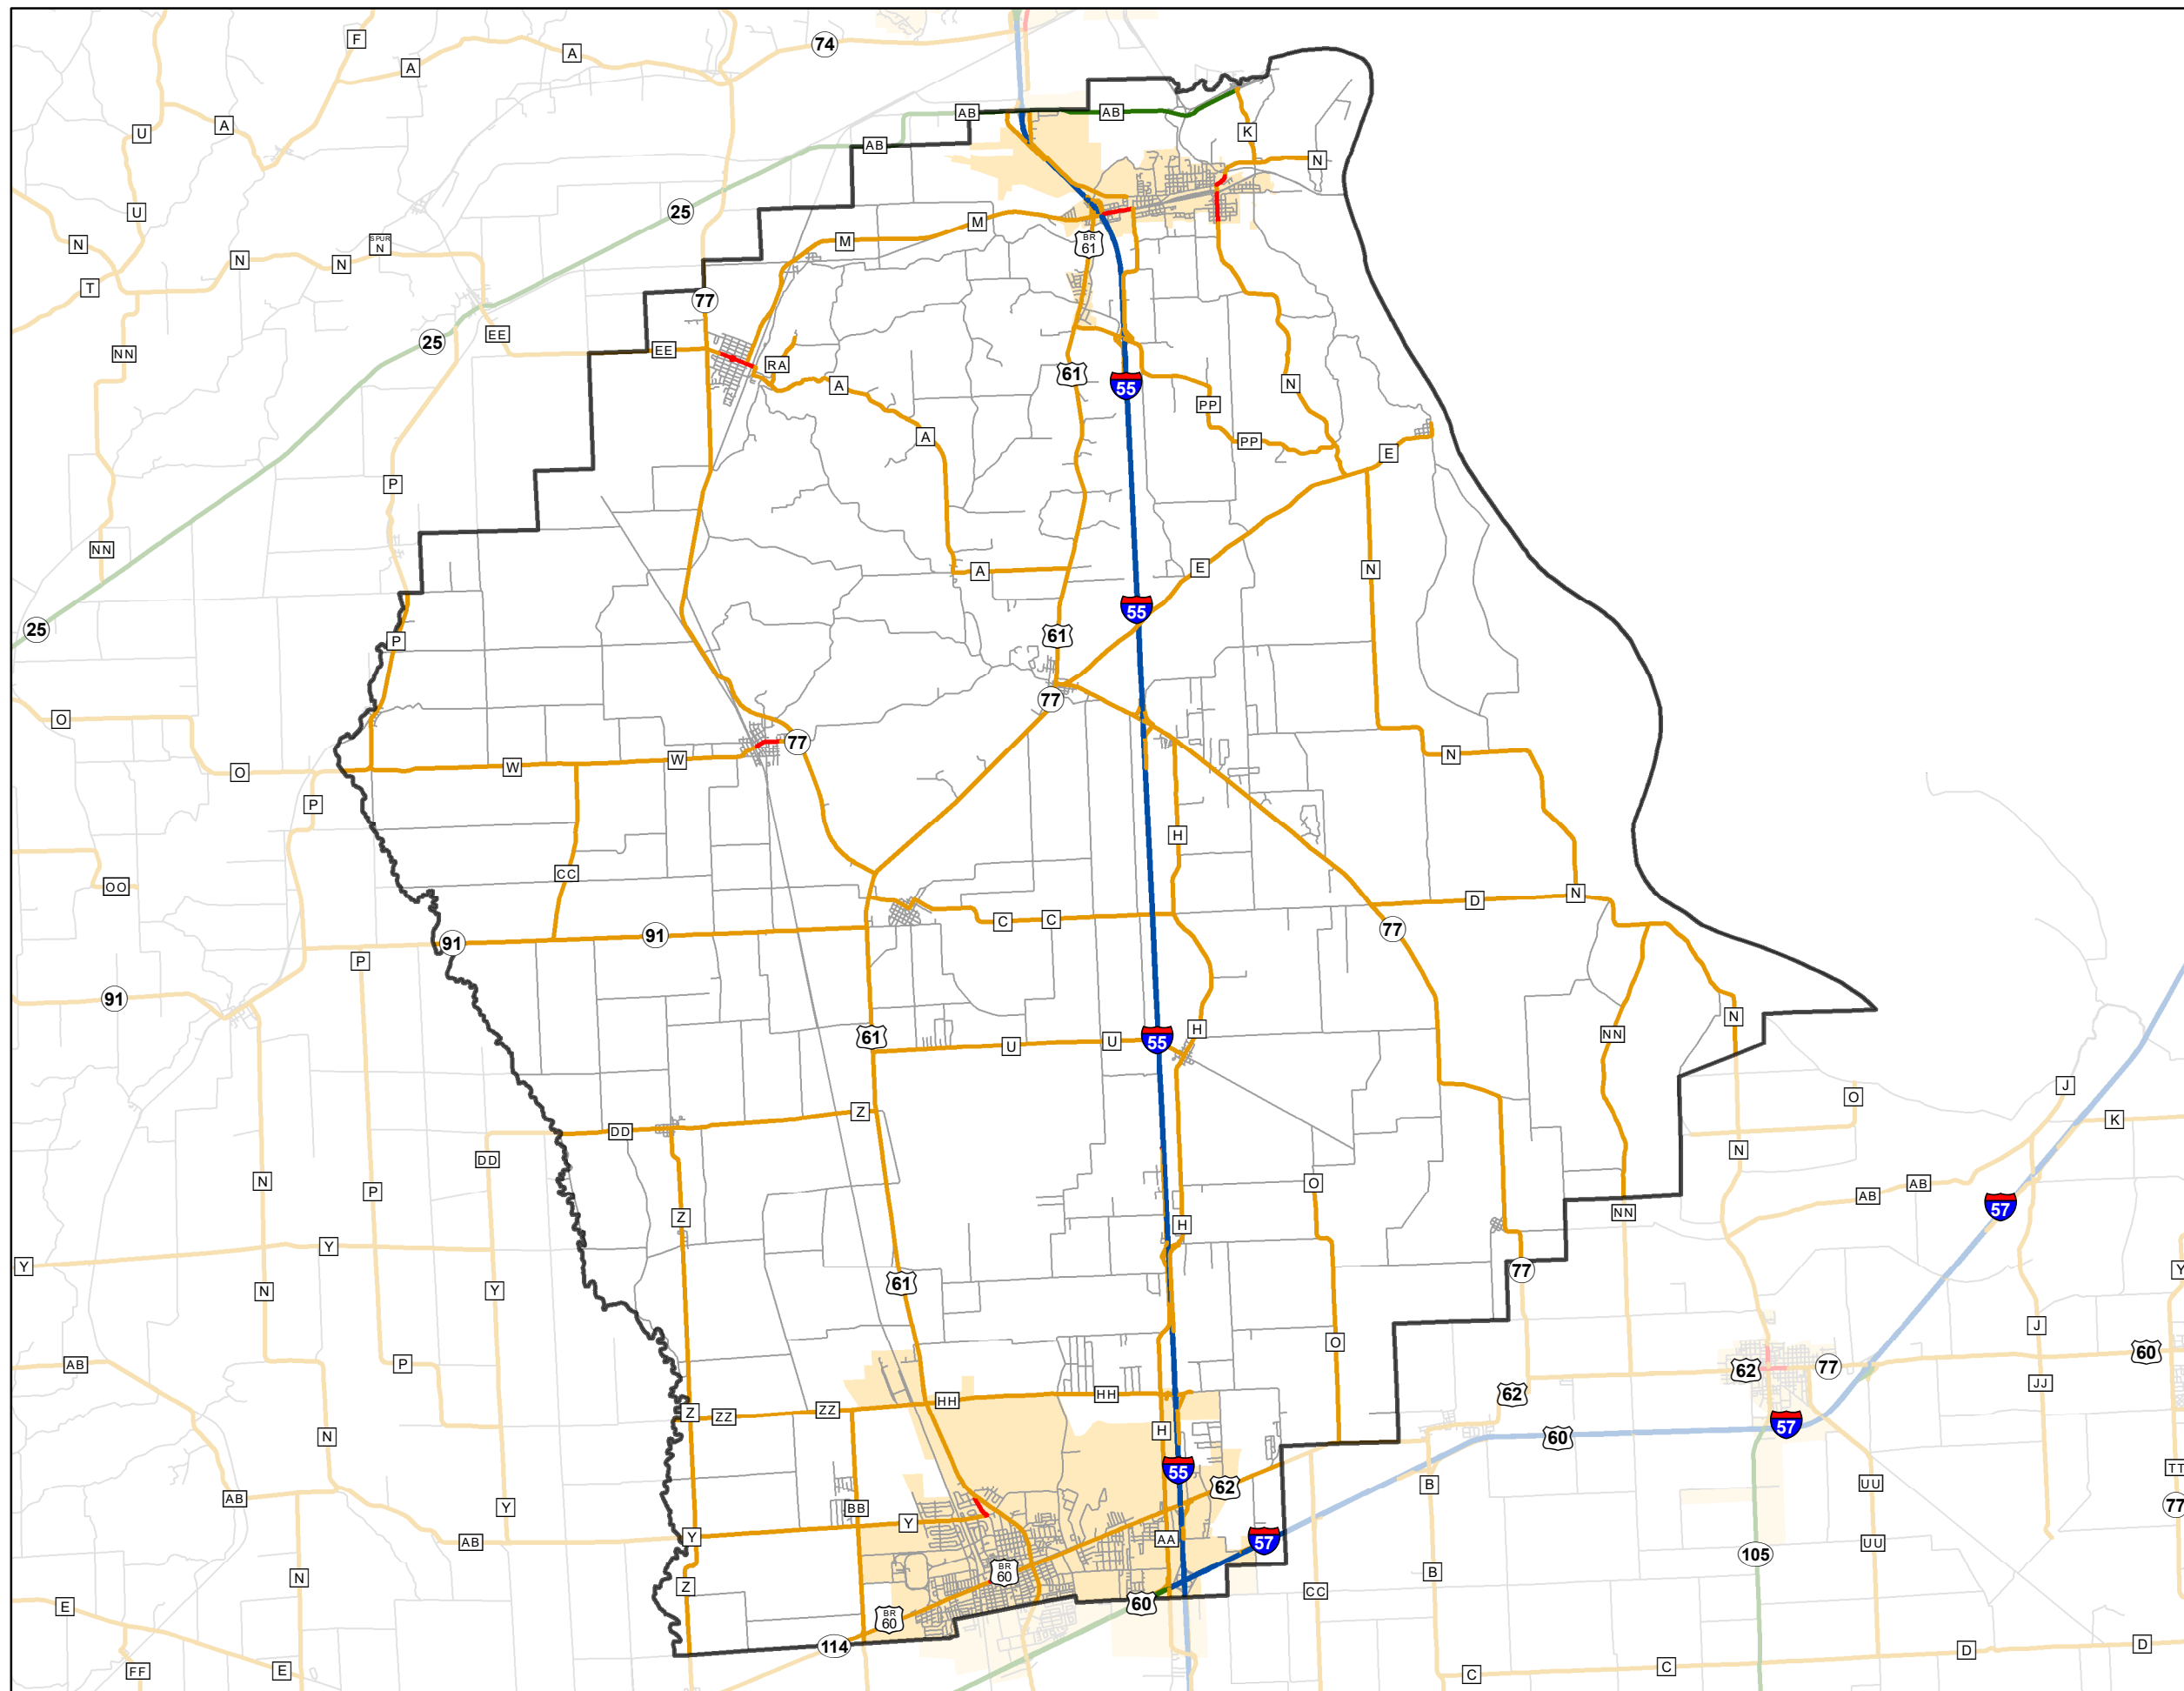

State System Classification

SCOTT COUNTY MISSOURI

State System Class	Miles
Interstate	28.309
Primary	4.45
Supplementary	226.032
State Marked - NOS	
Other Roads	
Urban Area	

105 W. Capitol Ave.
 Jefferson City, MO 65102
 Phone (573) 526-5478
 Fax (573) 526-8052