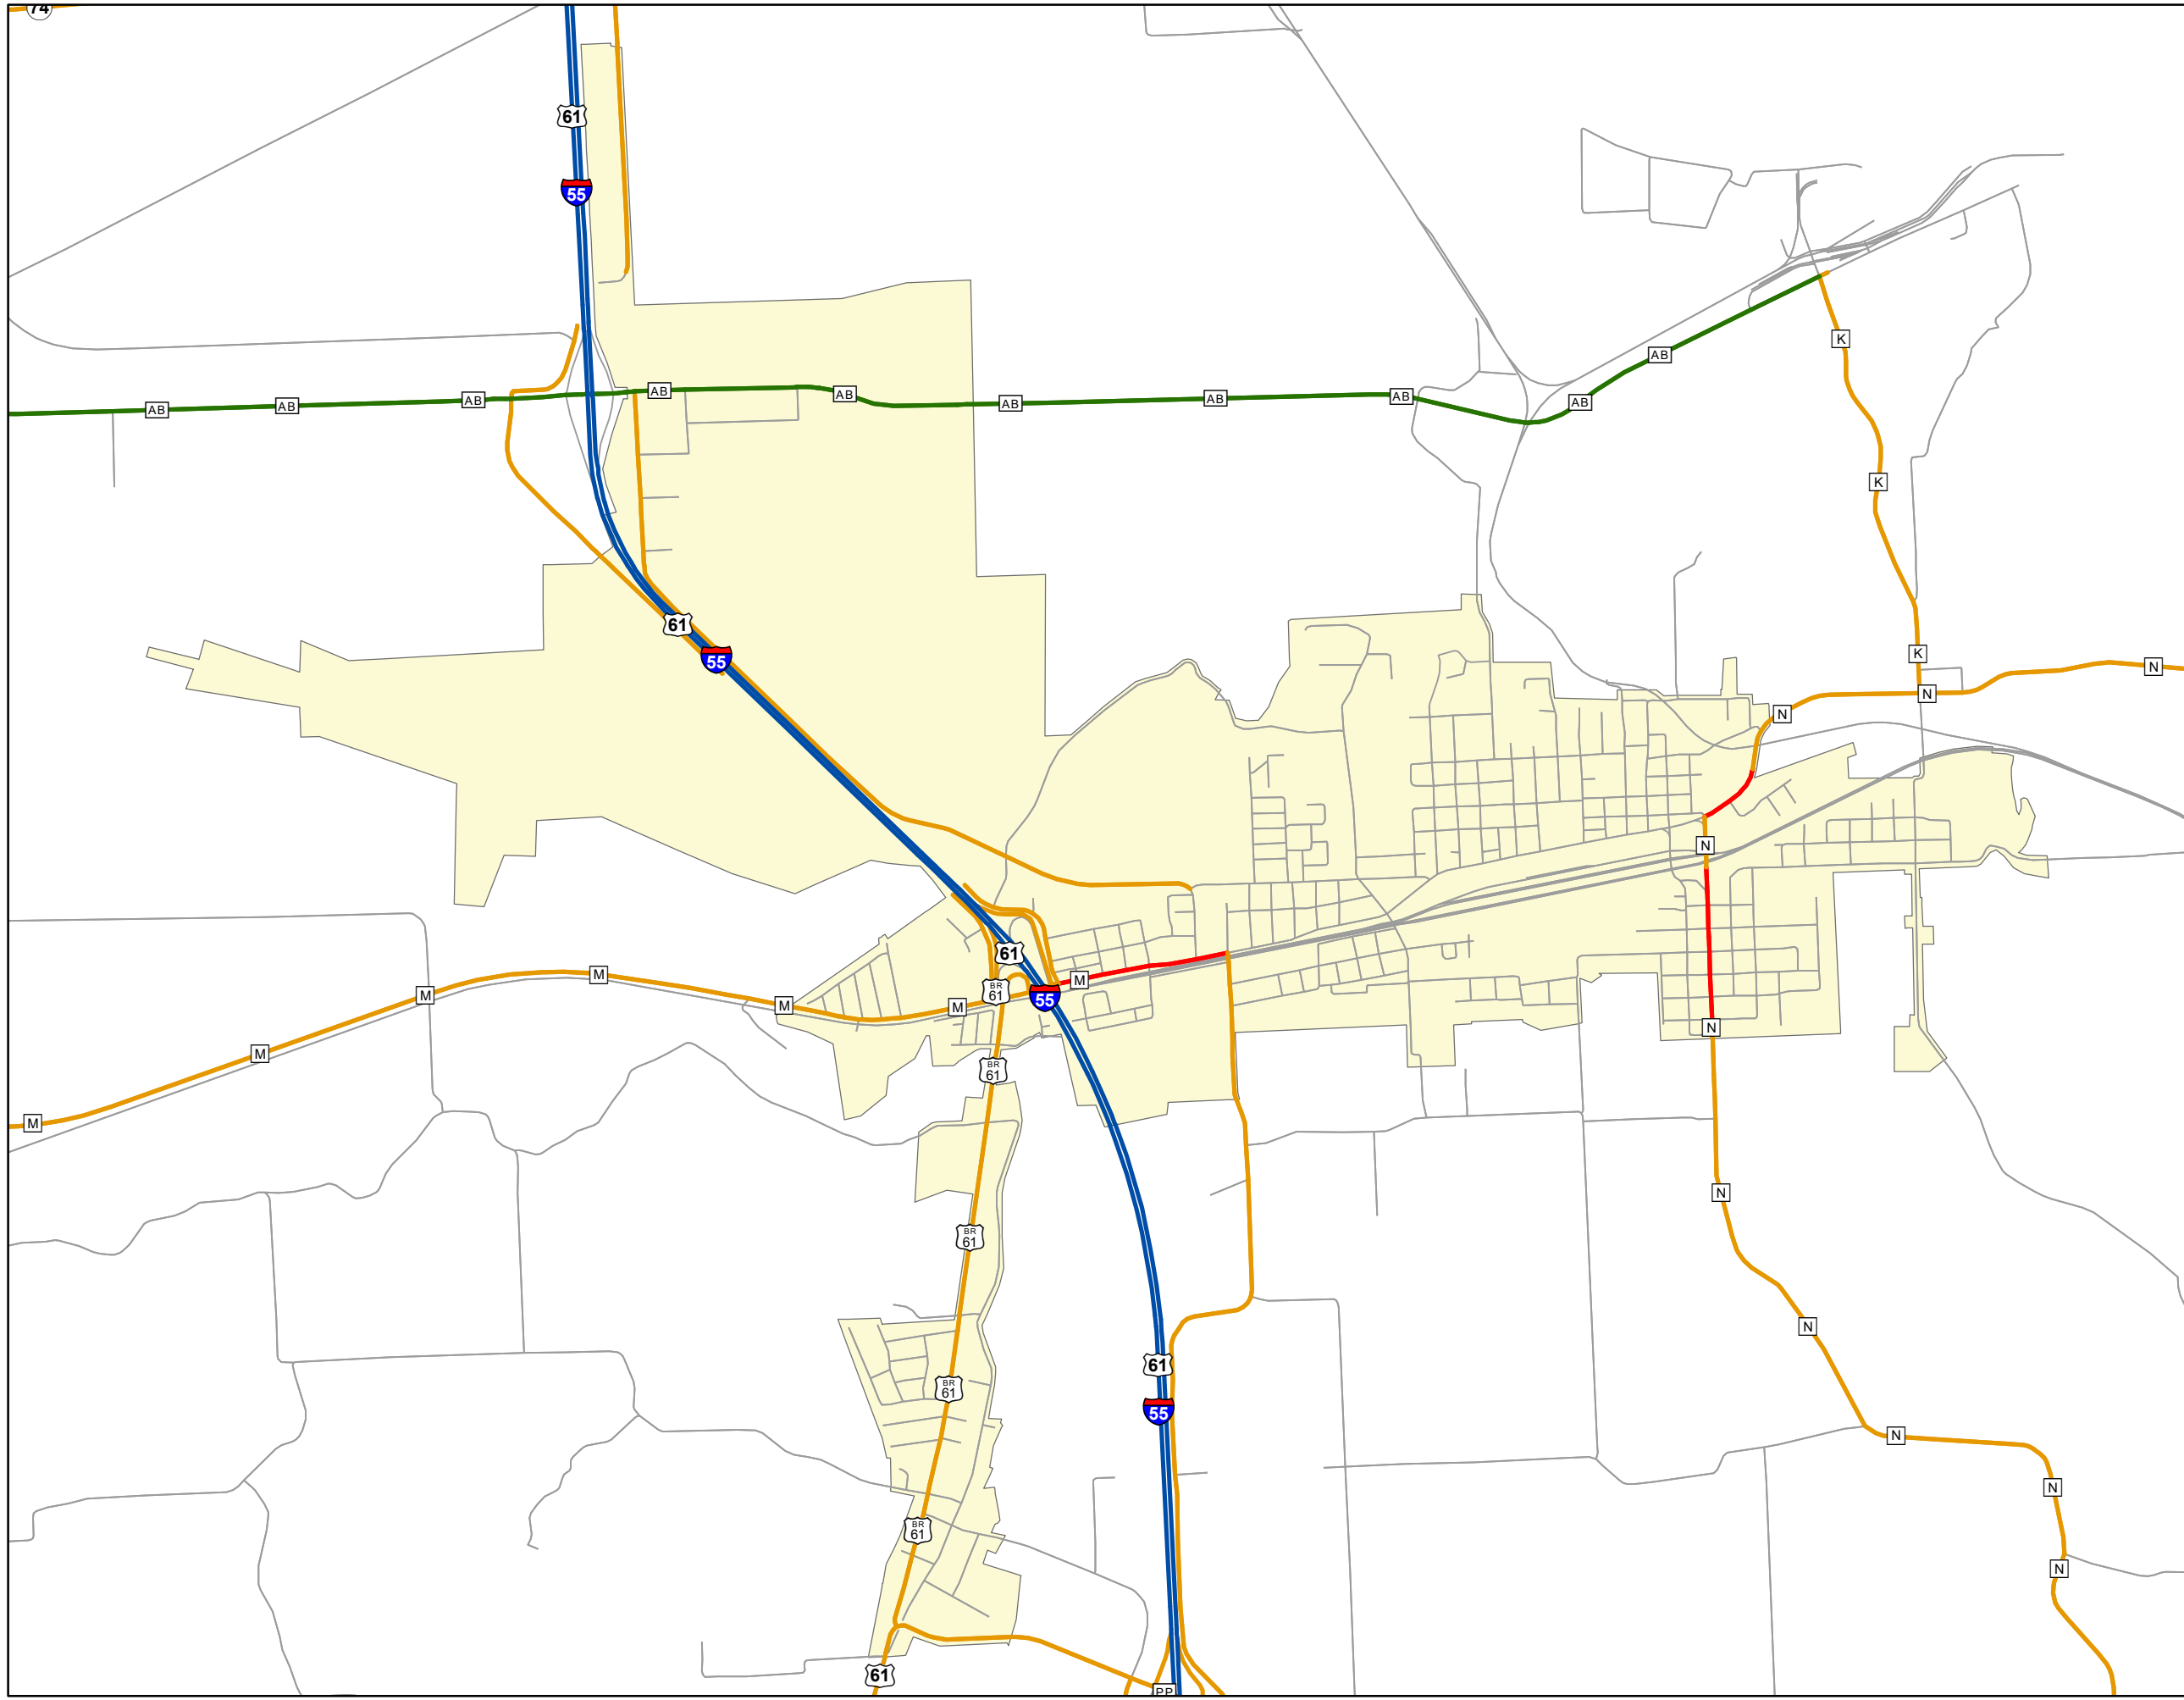

State System Urban Area

SCOTT CITY MISSOURI

State System Class	Miles
Interstate	2.408
Primary	1.047
Supplementary	8.88
State Marked - NOS	
Other Roads	
Urban Area	

105 W. Capitol Ave.
Jefferson City, MO 65102
Phone (573) 526-5478
Fax (573) 526-8052