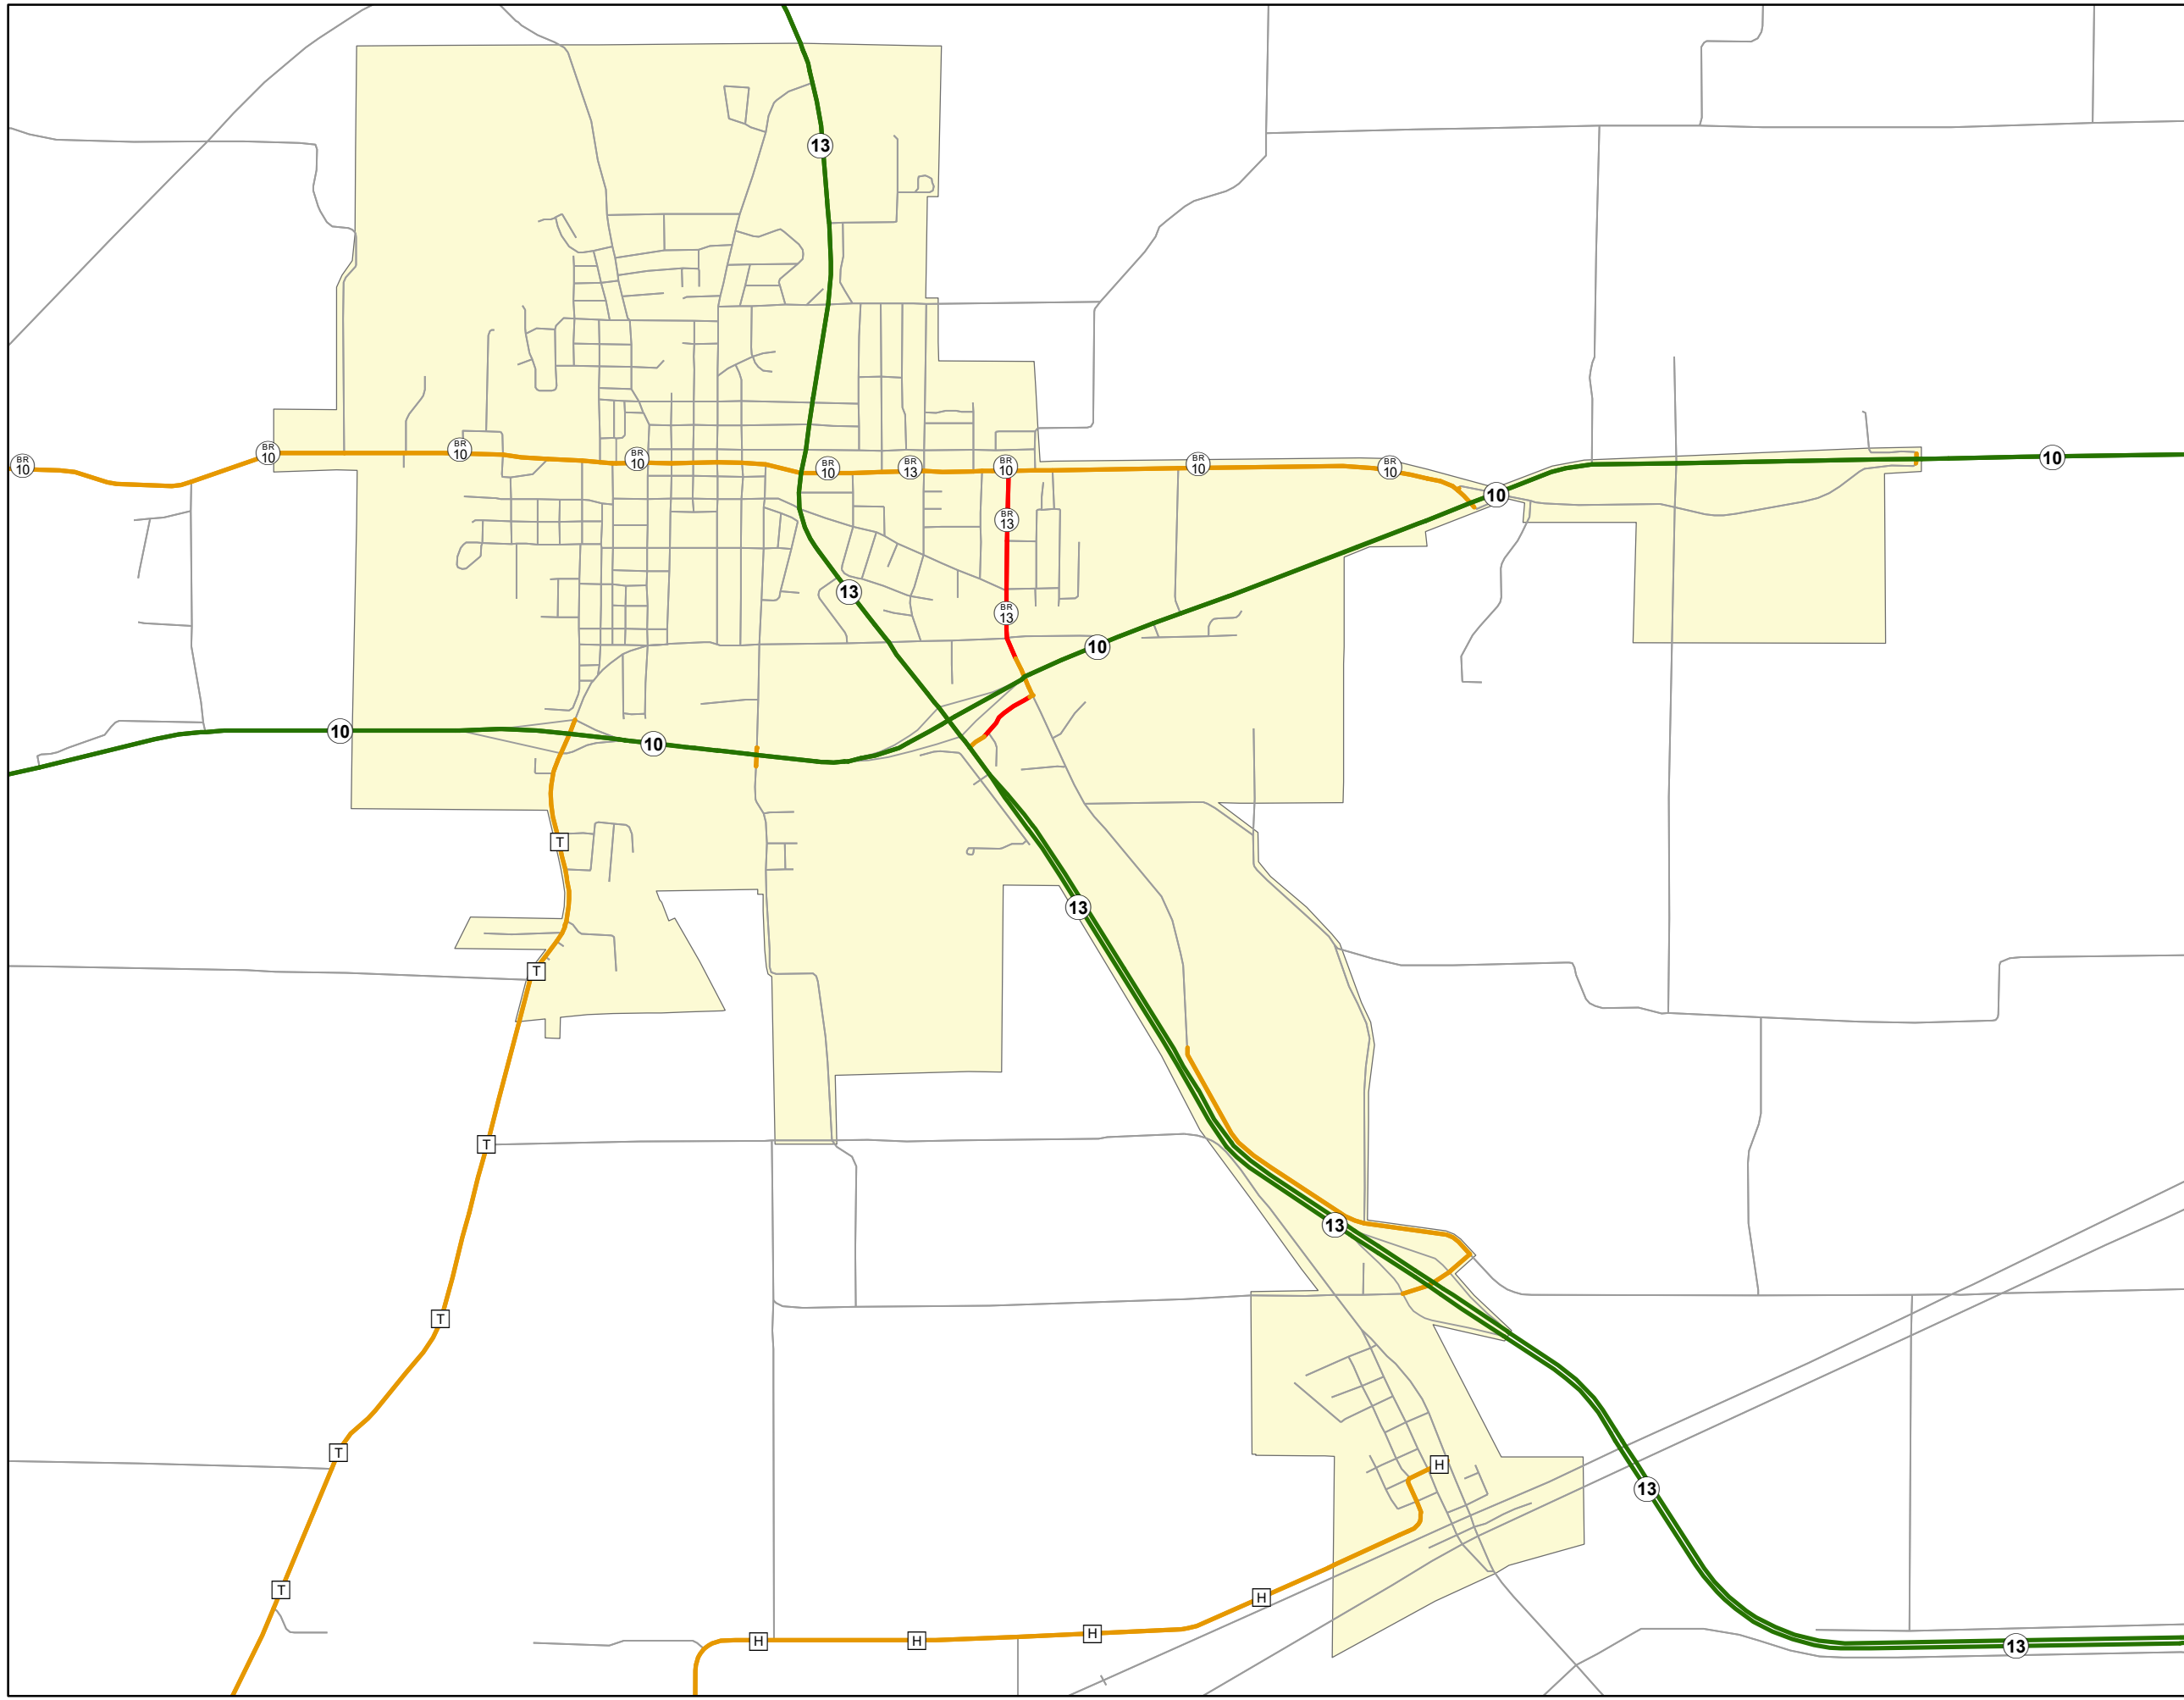

State System Urban Area

**RICHMOND
MISSOURI**

State System Class	Miles
Interstate	0
Primary	9.679
Supplementary	6.822
State Marked - NOS	
Other Roads	
Urban Area	

105 W. Capitol Ave.
Jefferson City, MO 65102
Phone (573) 526-5478
Fax (573) 526-8052