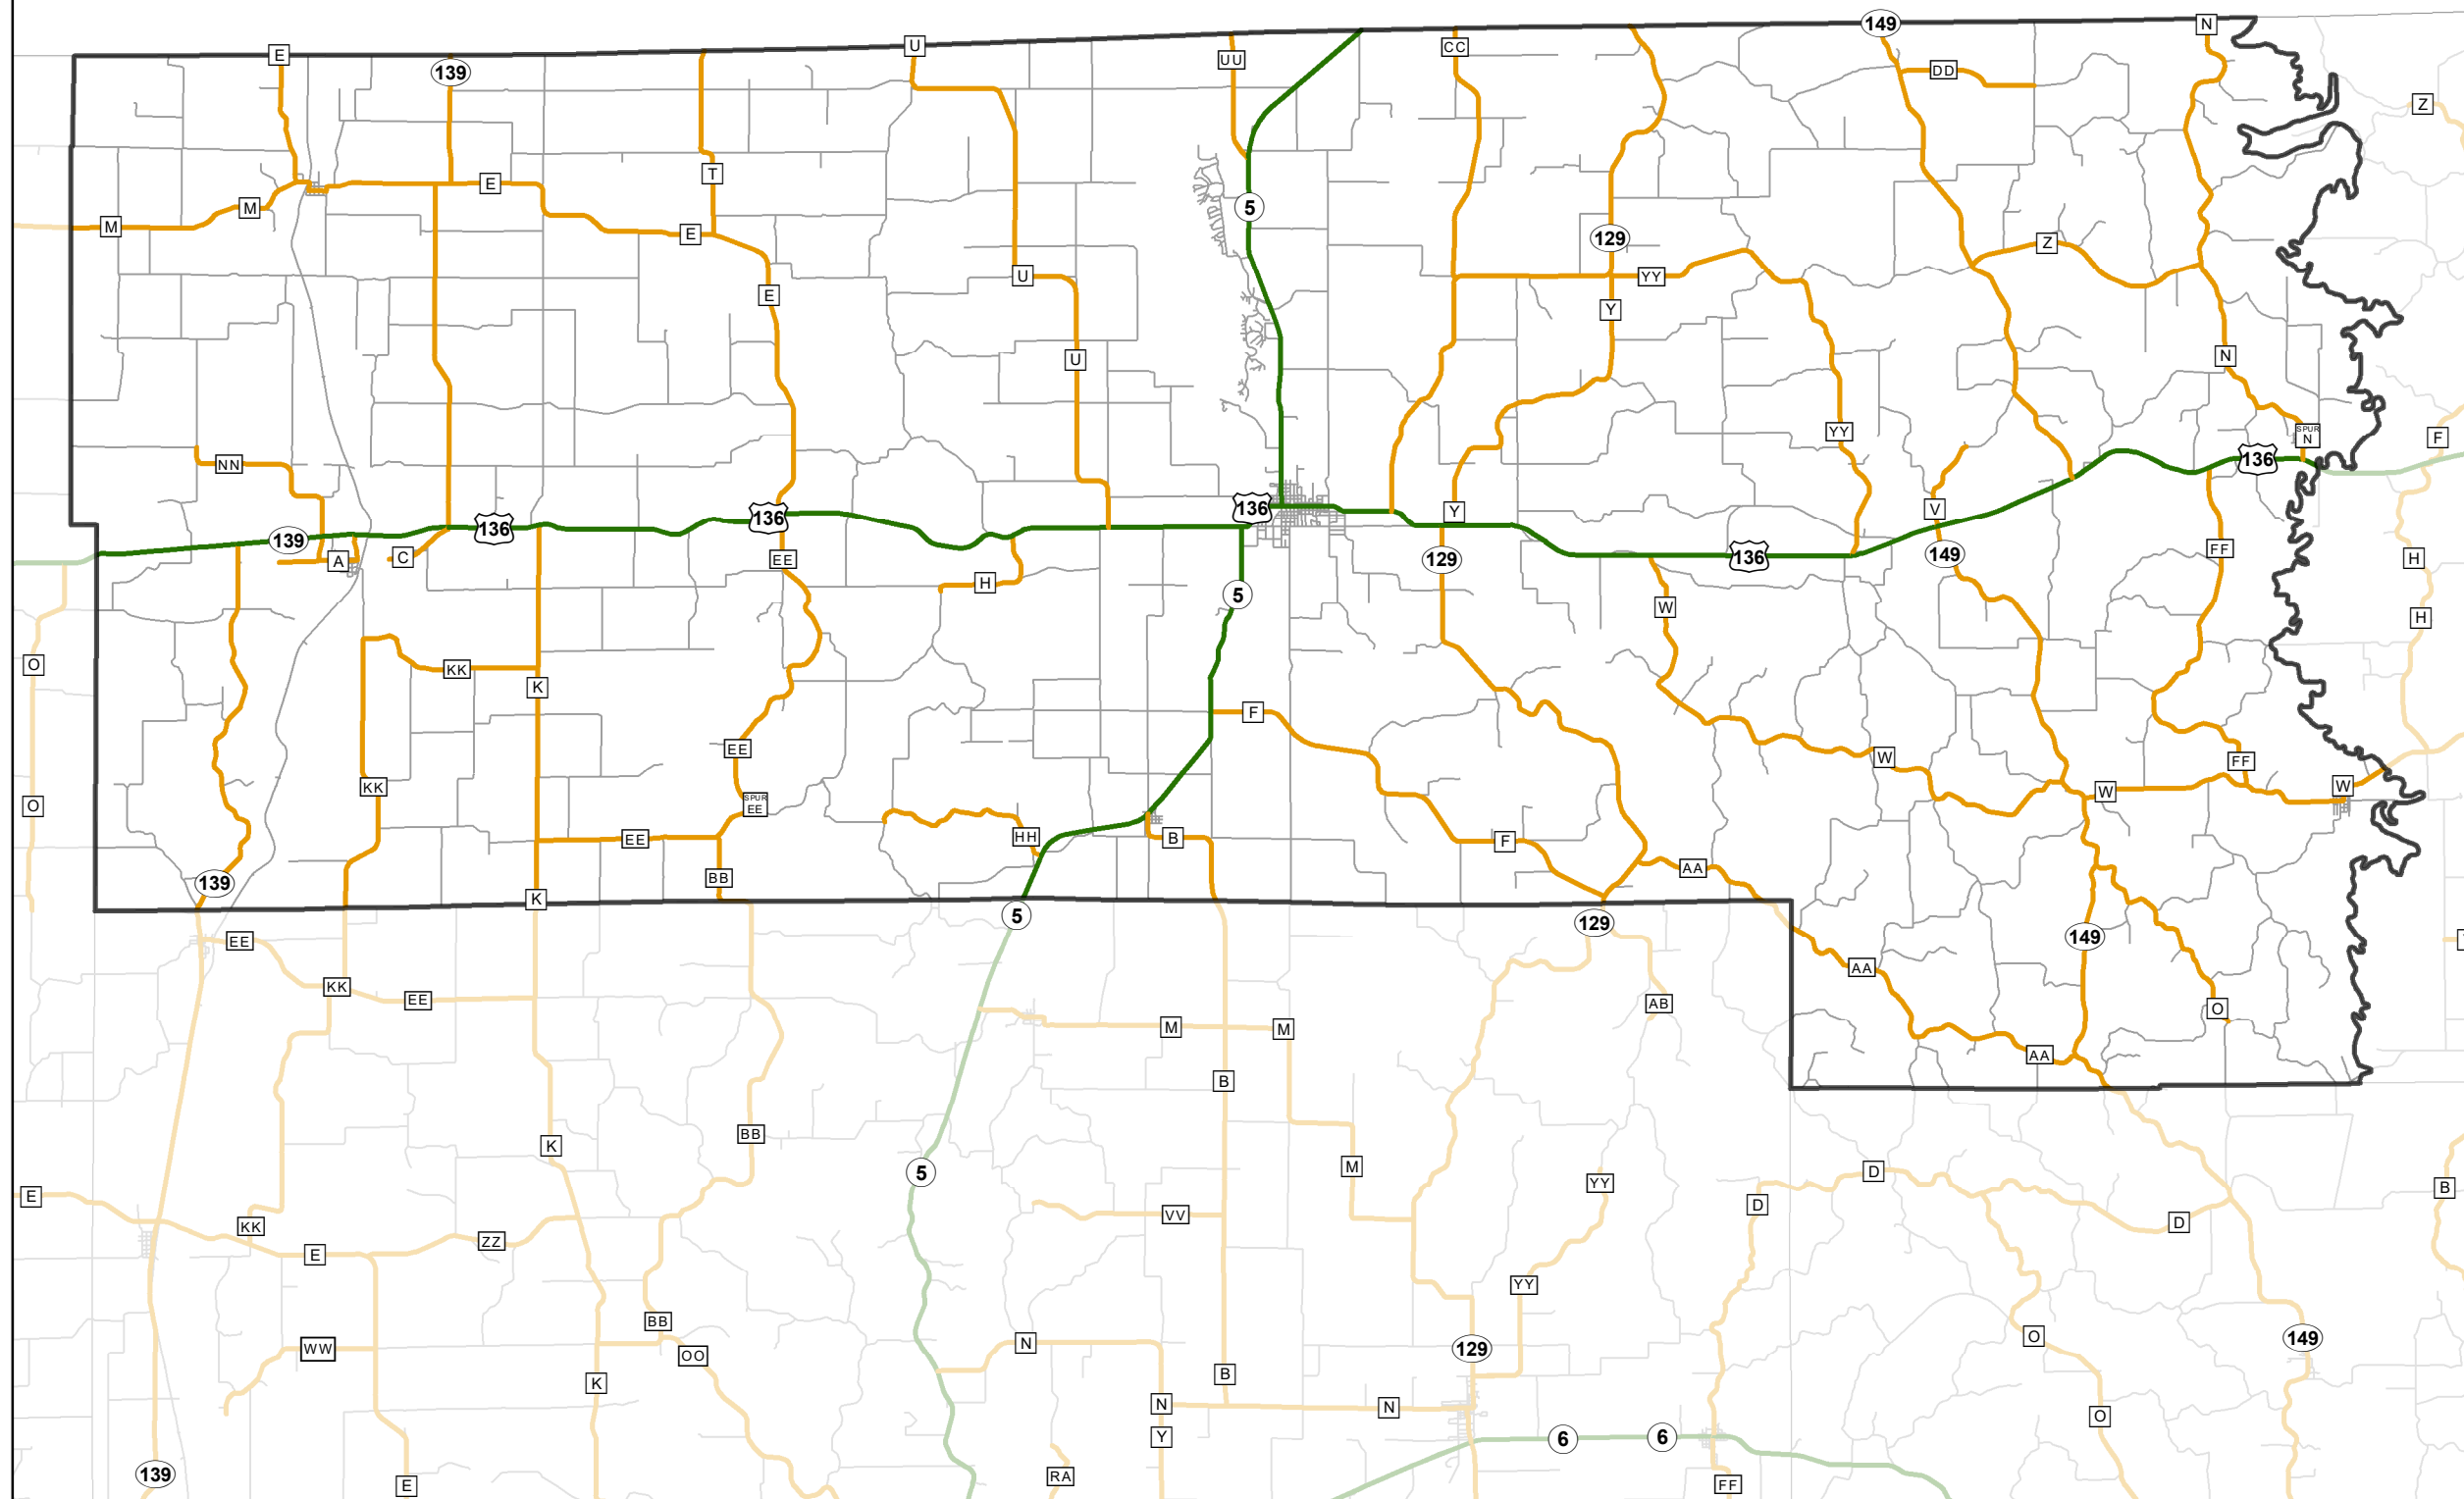

State System Classification

PUTNAM COUNTY MISSOURI

State System Class	Miles
Interstate	0
Primary	52.768
Supplementary	201.301
State Marked - NOS	
Other Roads	
Urban Area	

105 W. Capitol Ave.
Jefferson City, MO 65102
Phone (573) 526-5478
Fax (573) 526-8052