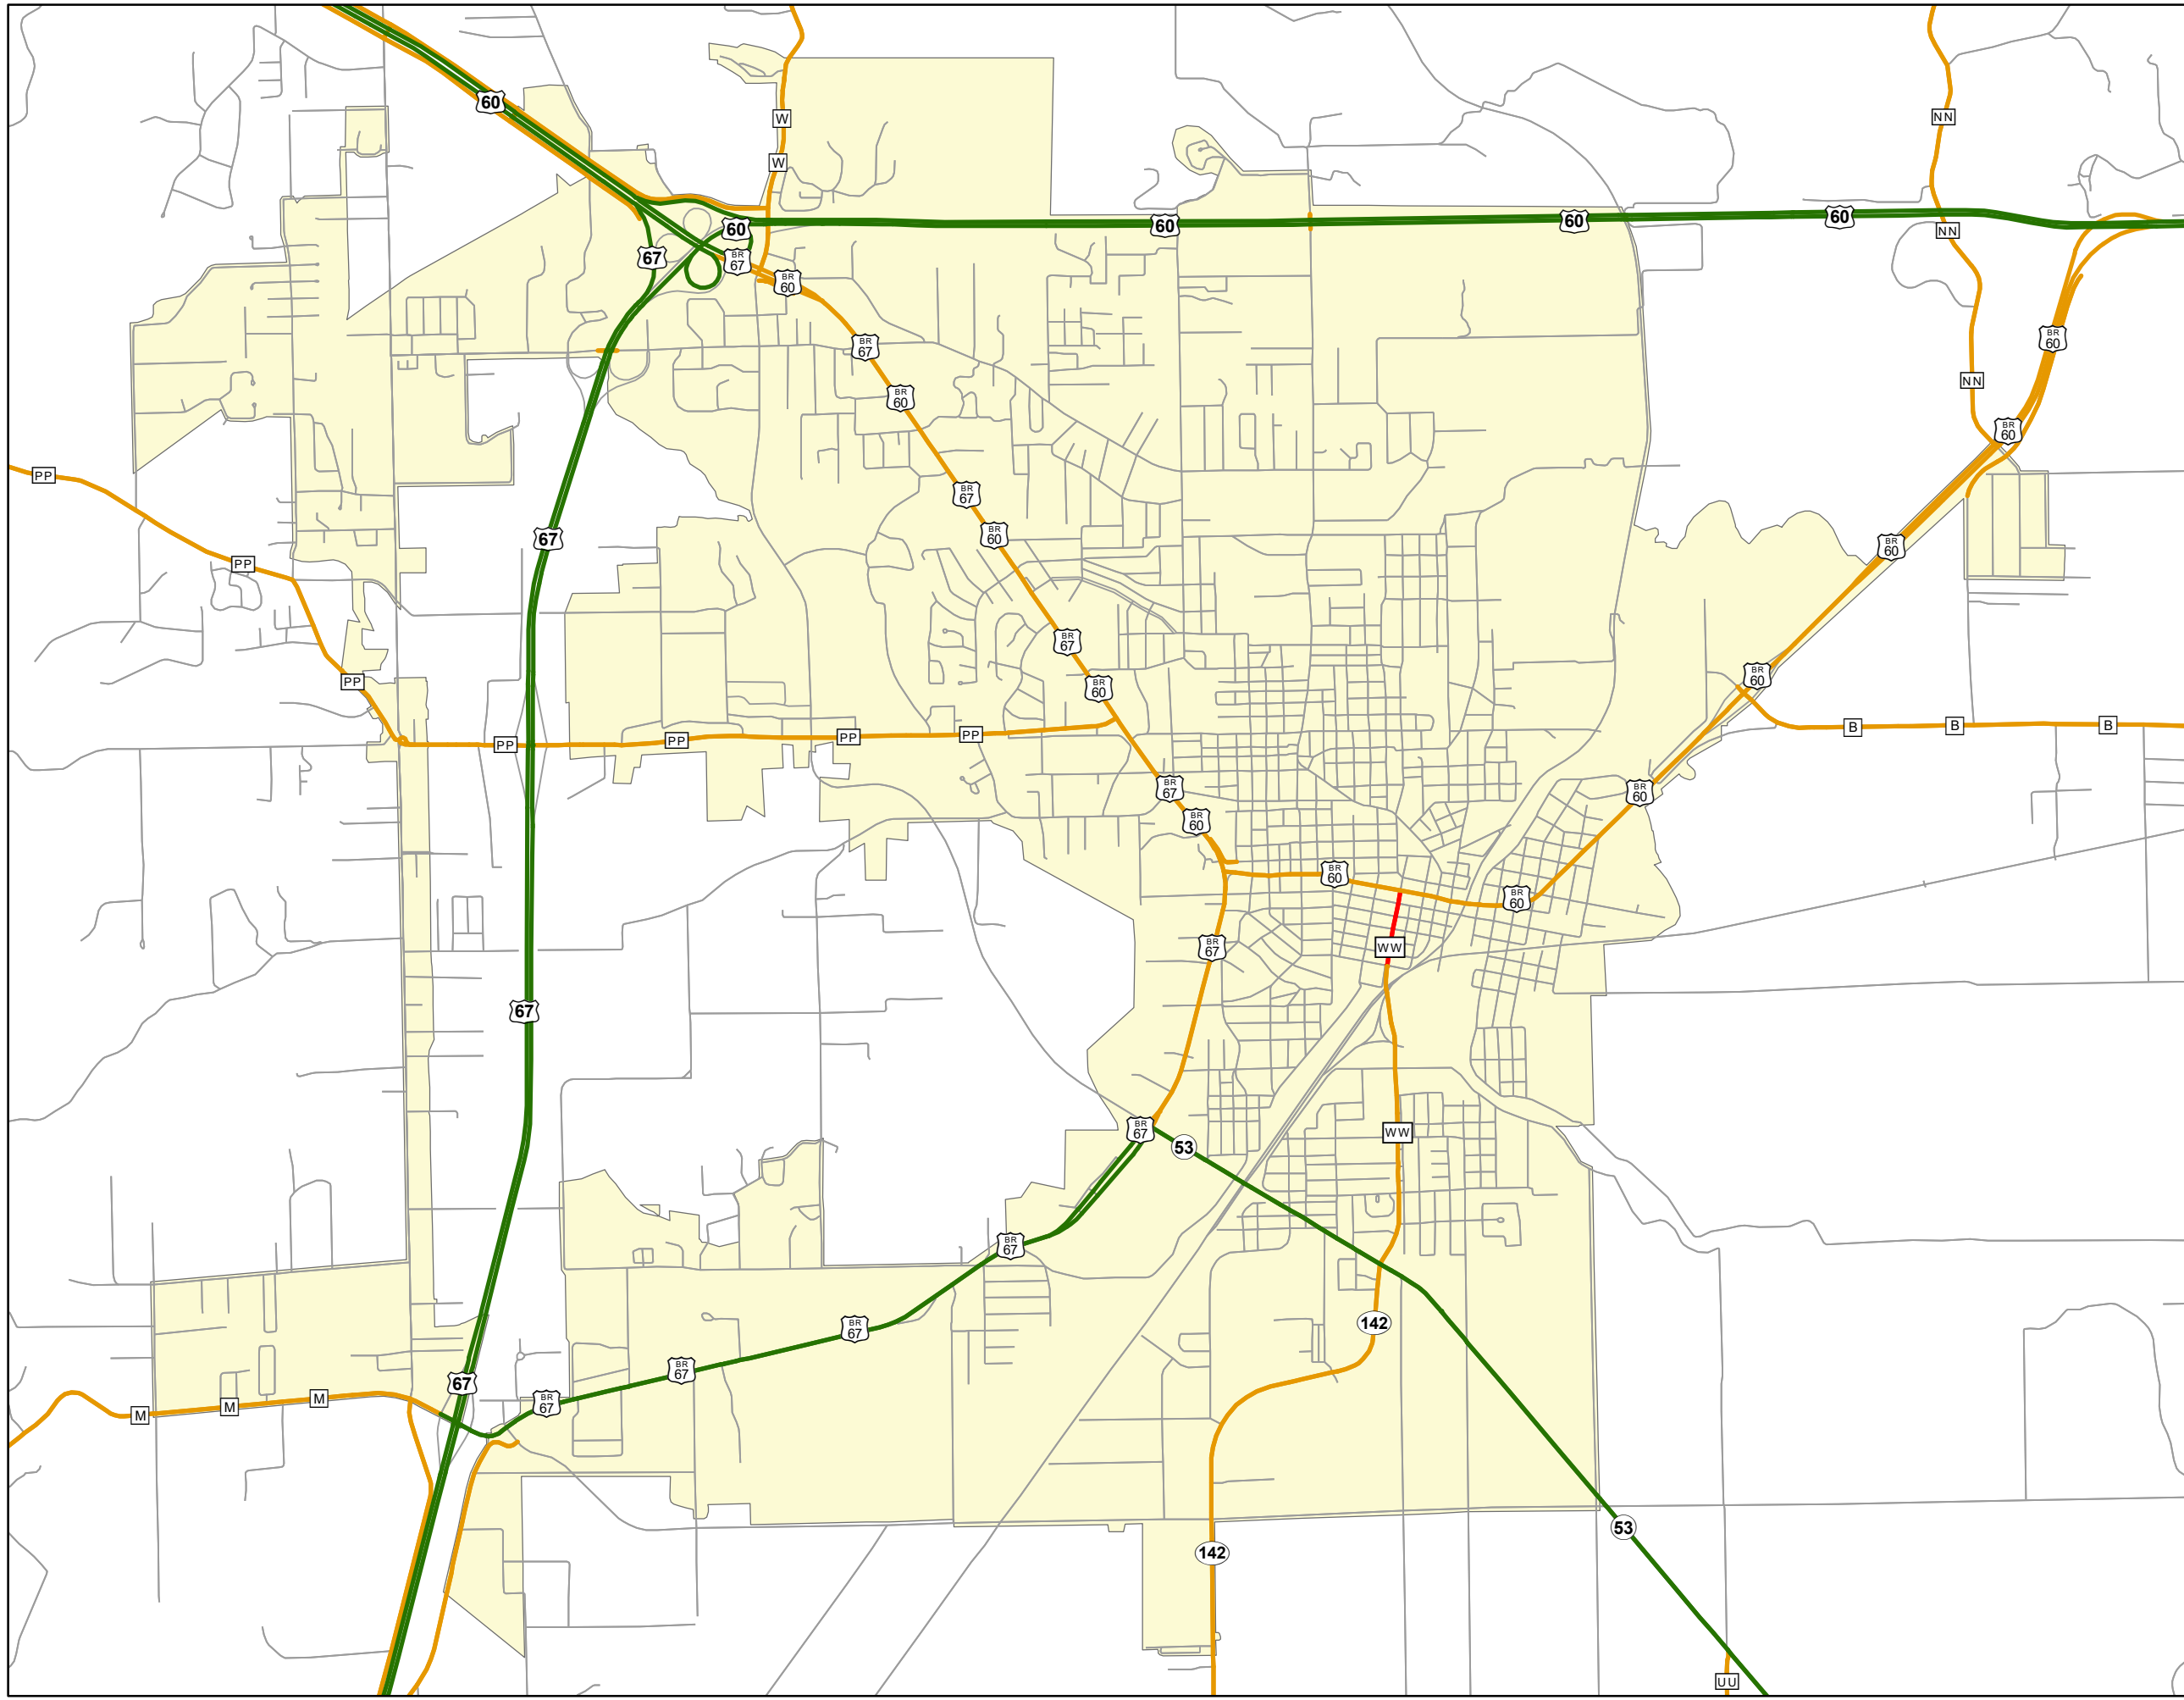

# State System Urban Area

## POPLAR BLUFF MISSOURI

State System Class	Miles
Interstate	0
Primary	11.406
Supplementary	18.652
State Marked - NOS	
Other Roads	
Urban Area	

105 W. Capitol Ave.  
Jefferson City, MO 65102  
Phone (573) 526-5478  
Fax (573) 526-8052