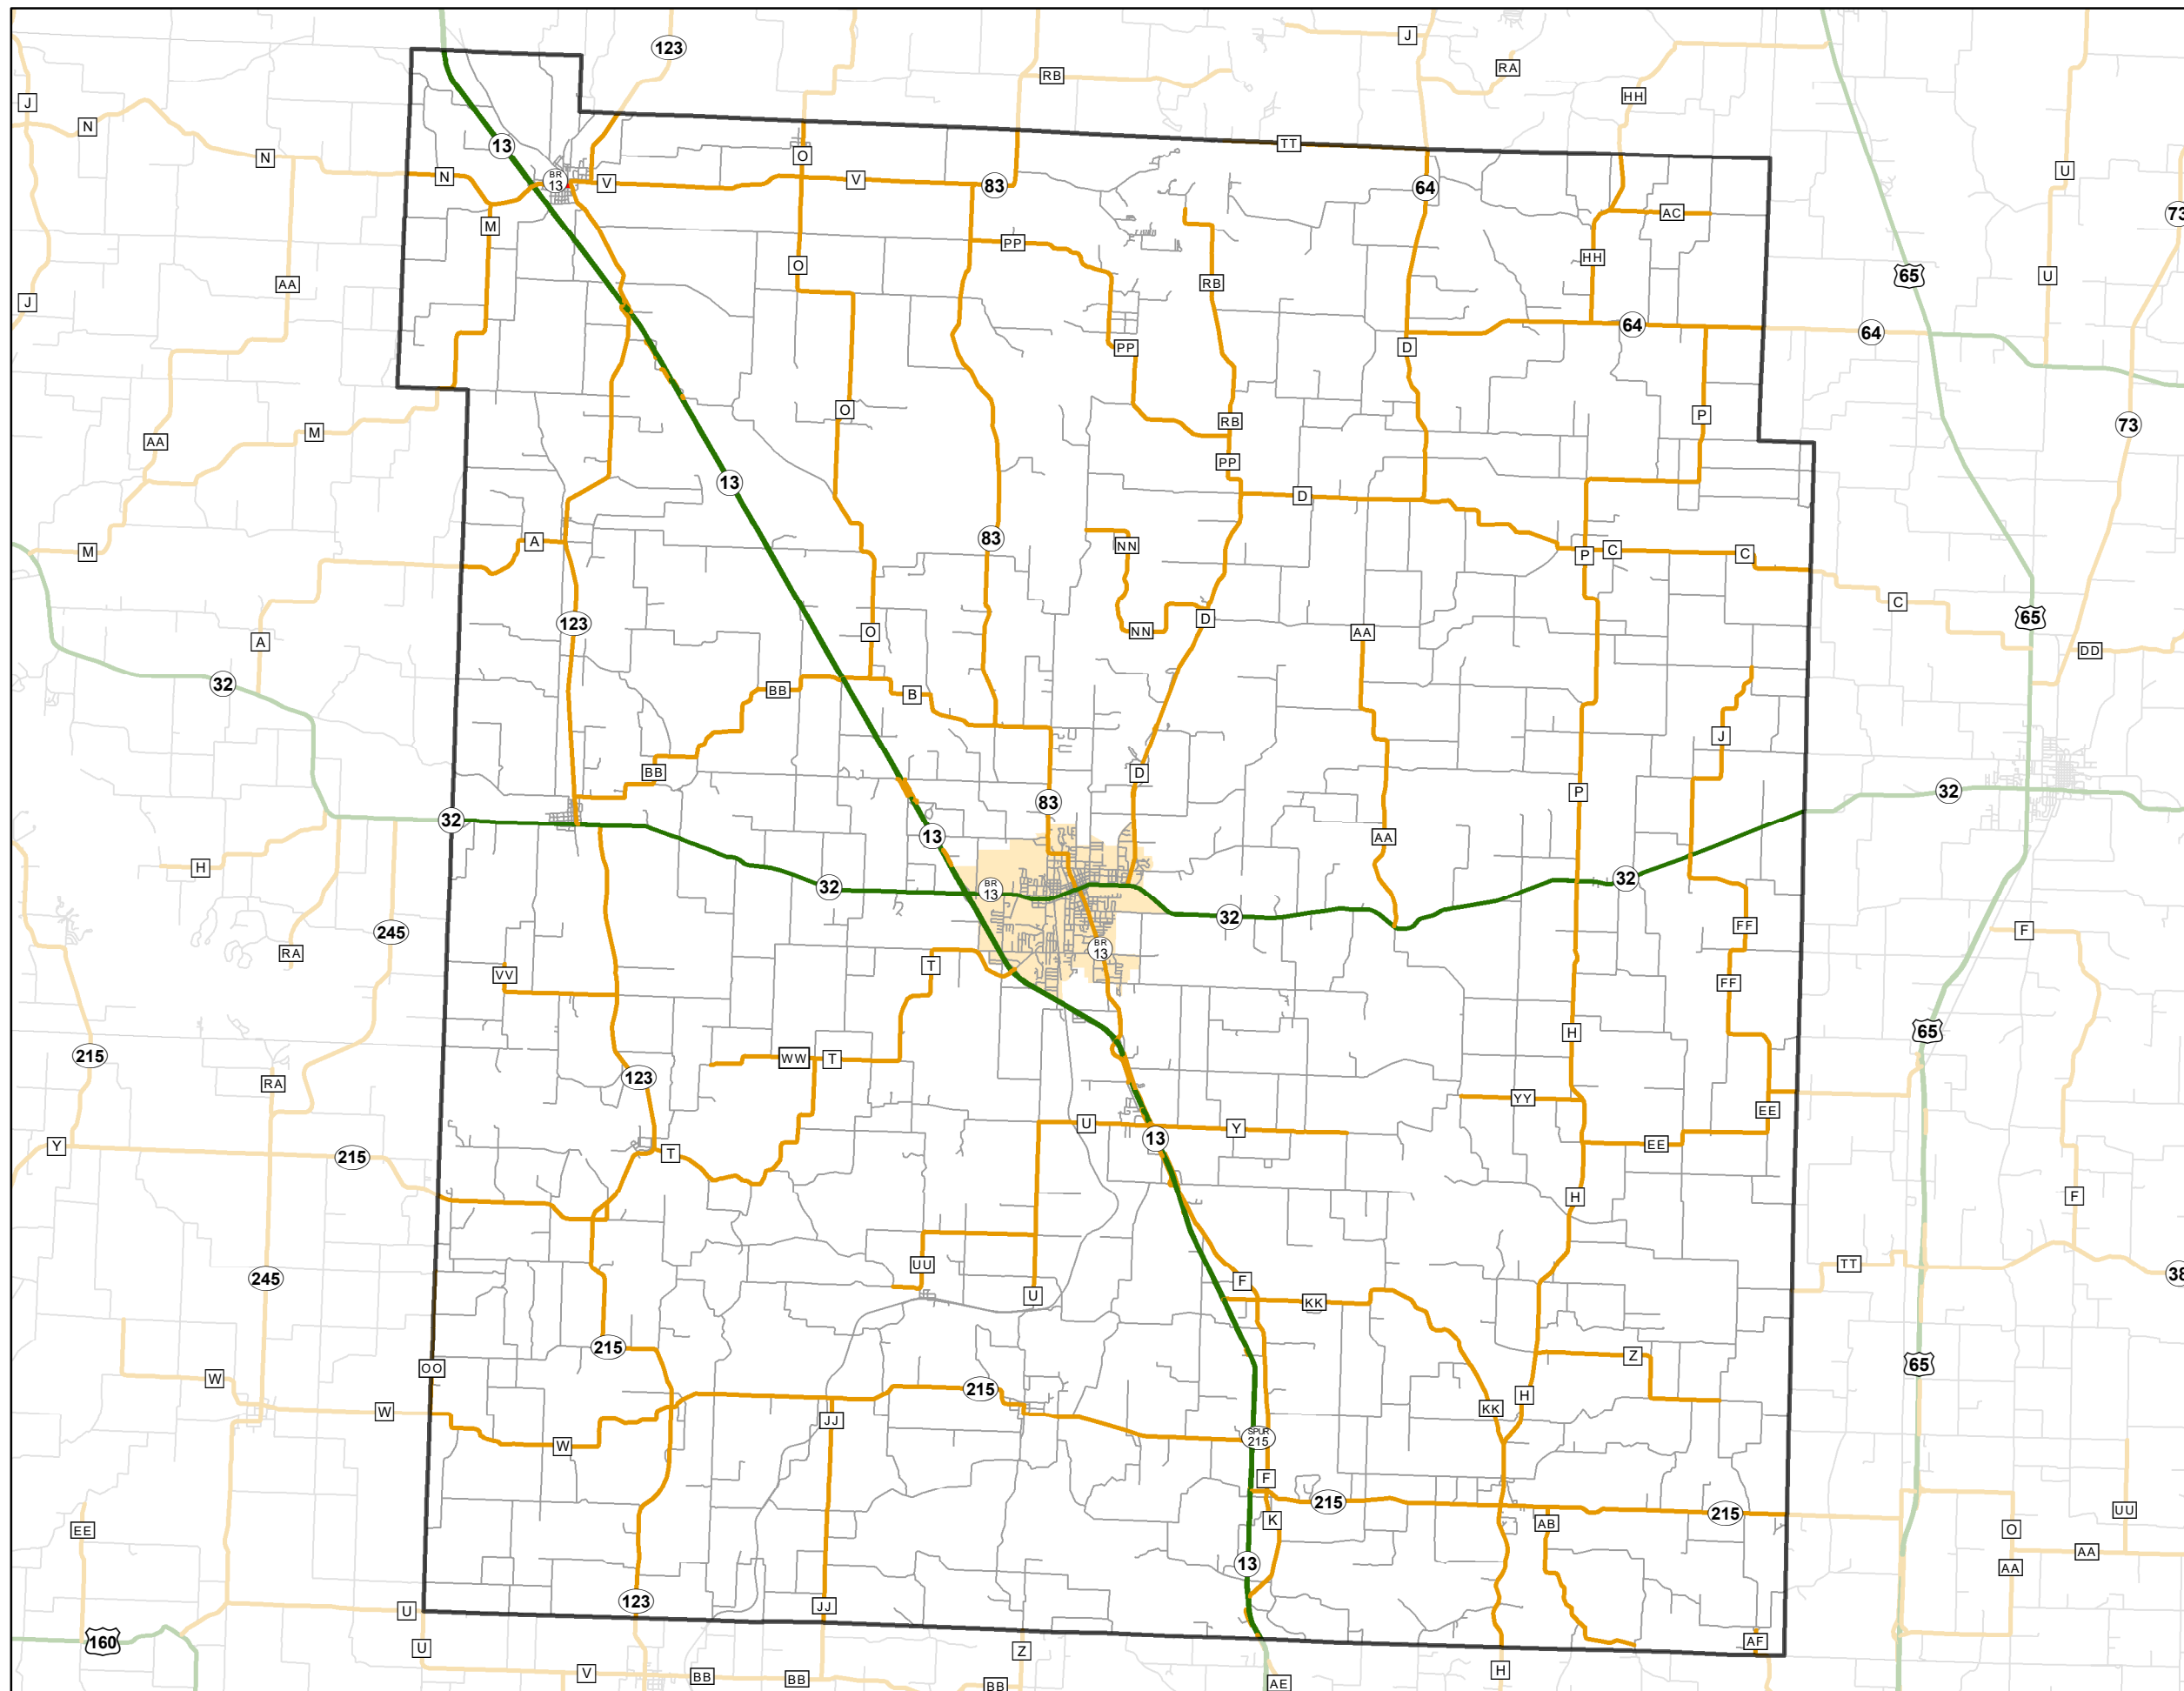

State System Classification

POLK COUNTY MISSOURI

State System Class	Miles
Interstate	0
Primary	57.336
Supplementary	284.356
State Marked - NOS	
Other Roads	
Urban Area	

105 W. Capitol Ave.
Jefferson City, MO 65102
Phone (573) 526-5478
Fax (573) 526-8052

April 2022