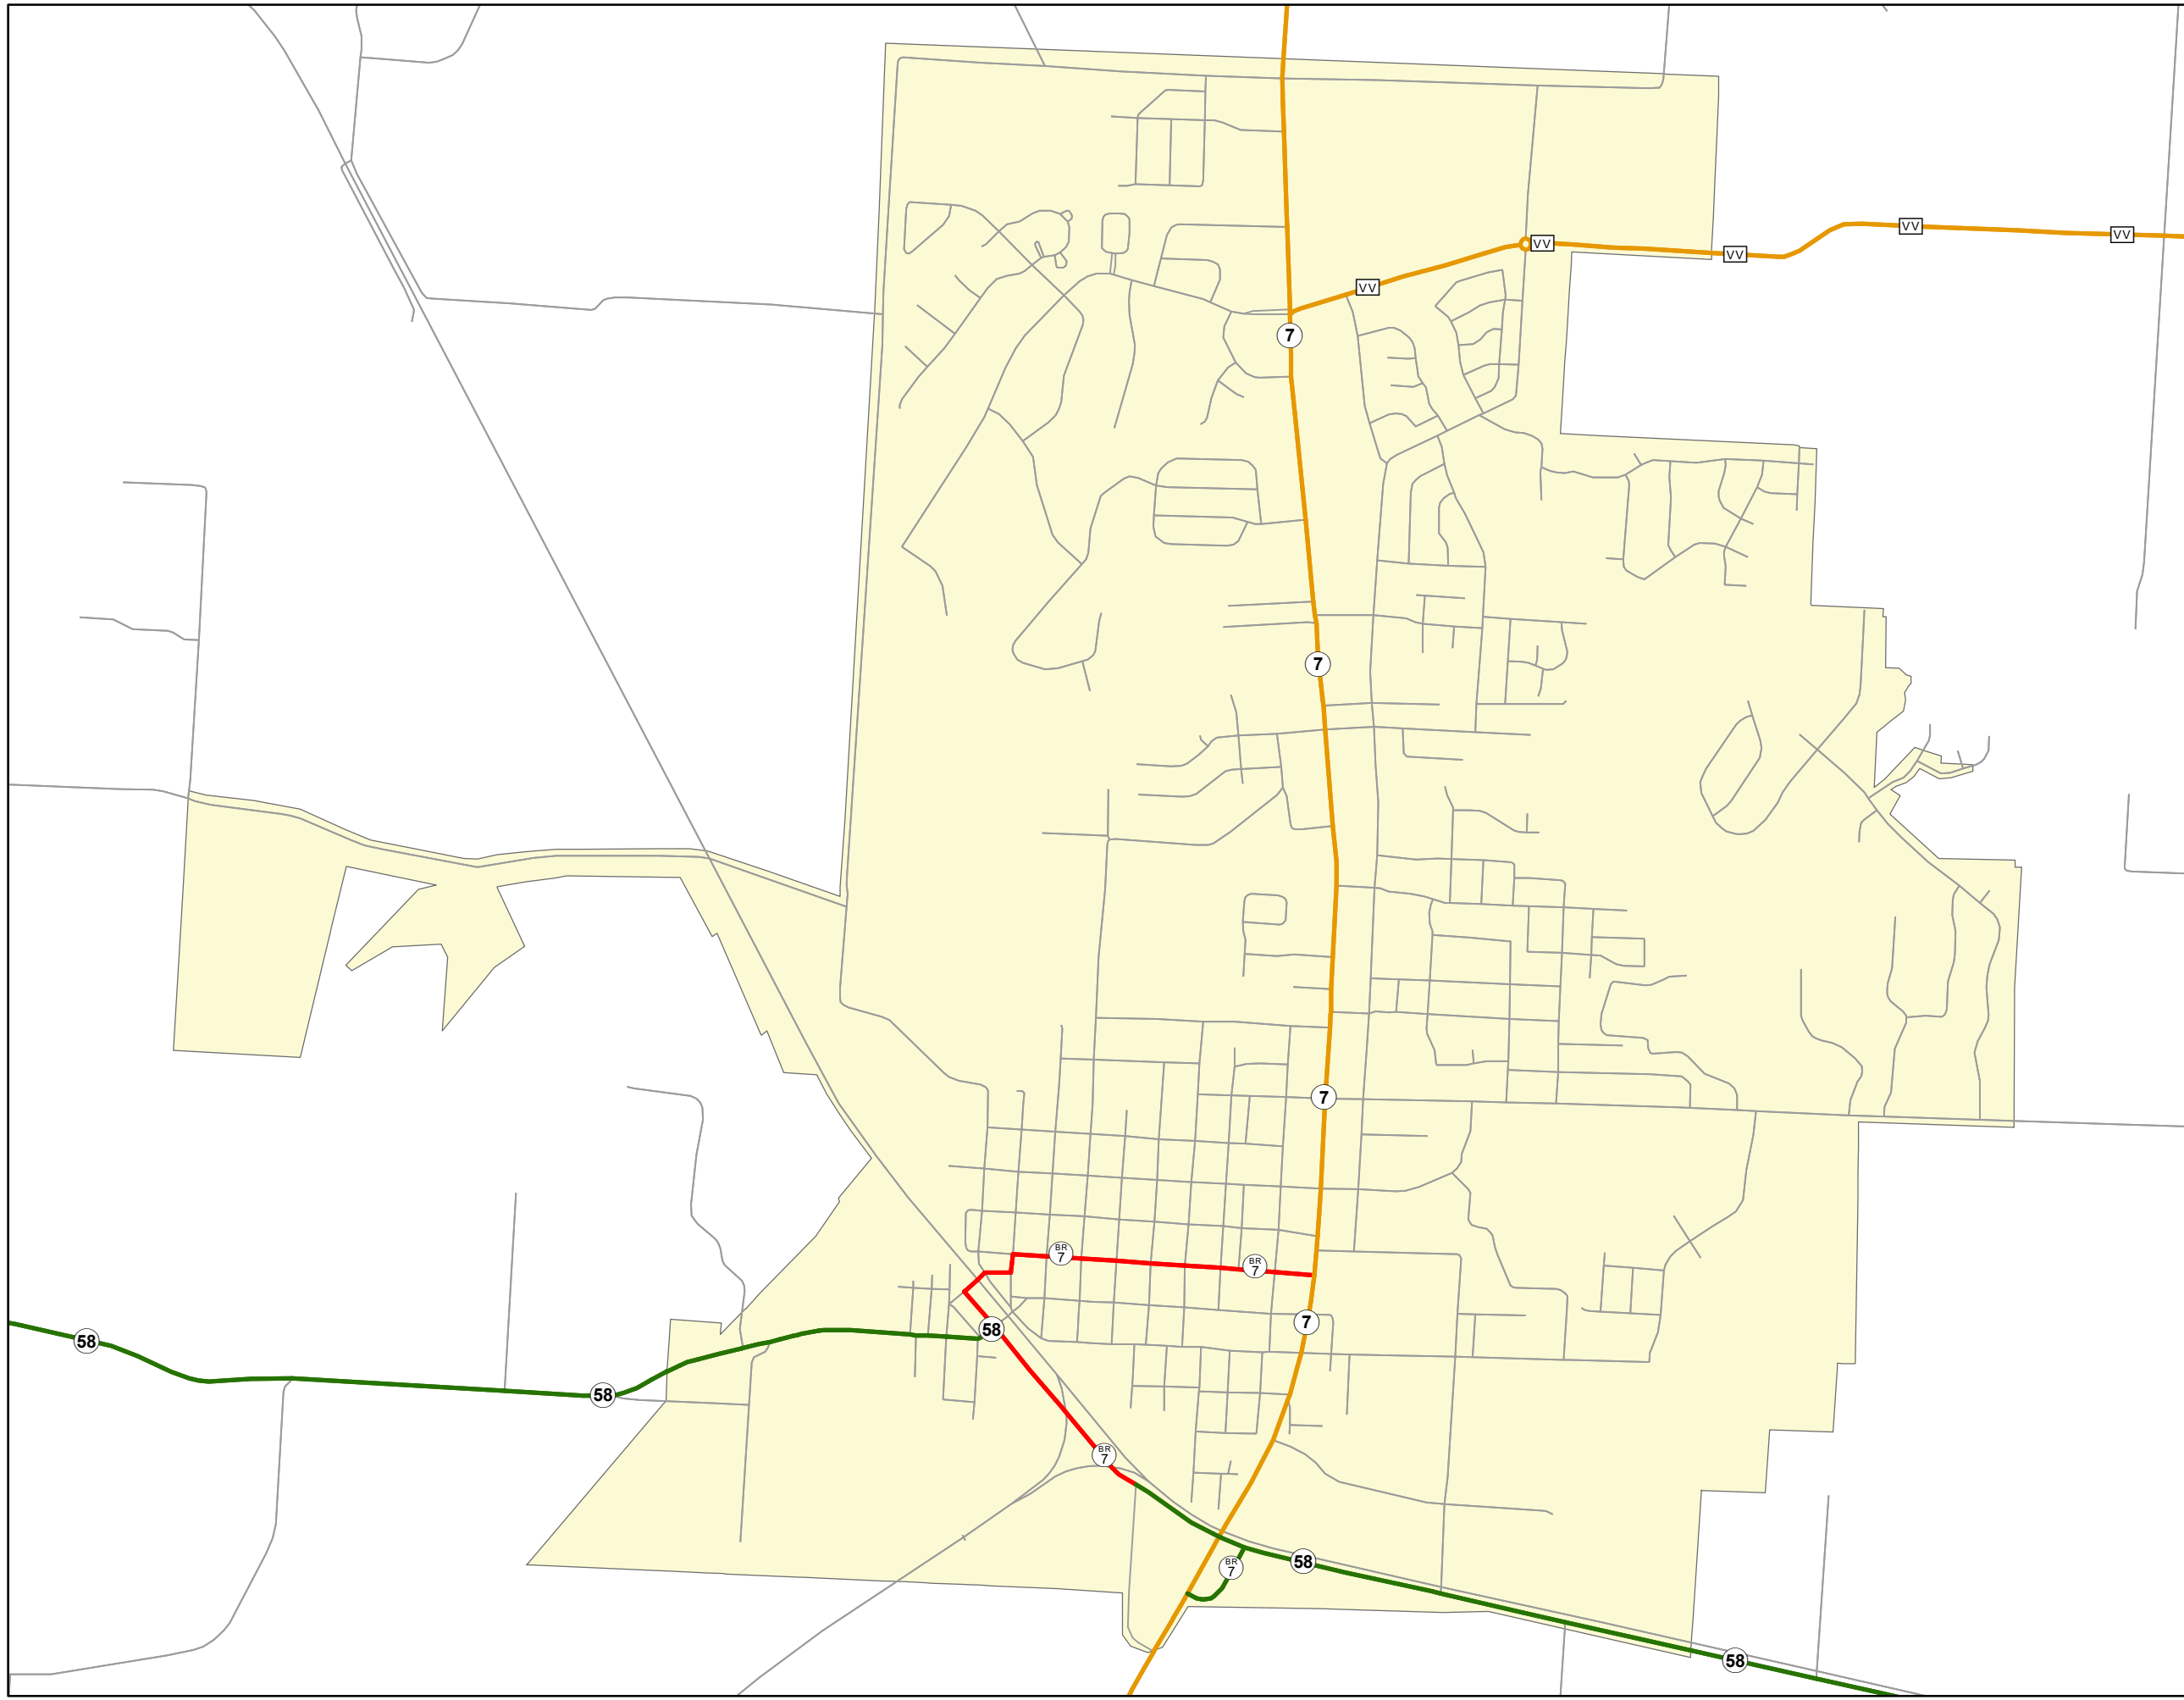

# State System Urban Area

## PLEASANT HILL MISSOURI

State System Class	Miles
Interstate	0
Primary	1.985
Supplementary	4.076
State Marked - NOS	
Other Roads	
Urban Area	

105 W. Capitol Ave.  
Jefferson City, MO 65102  
Phone (573) 526-5478  
Fax (573) 526-8052