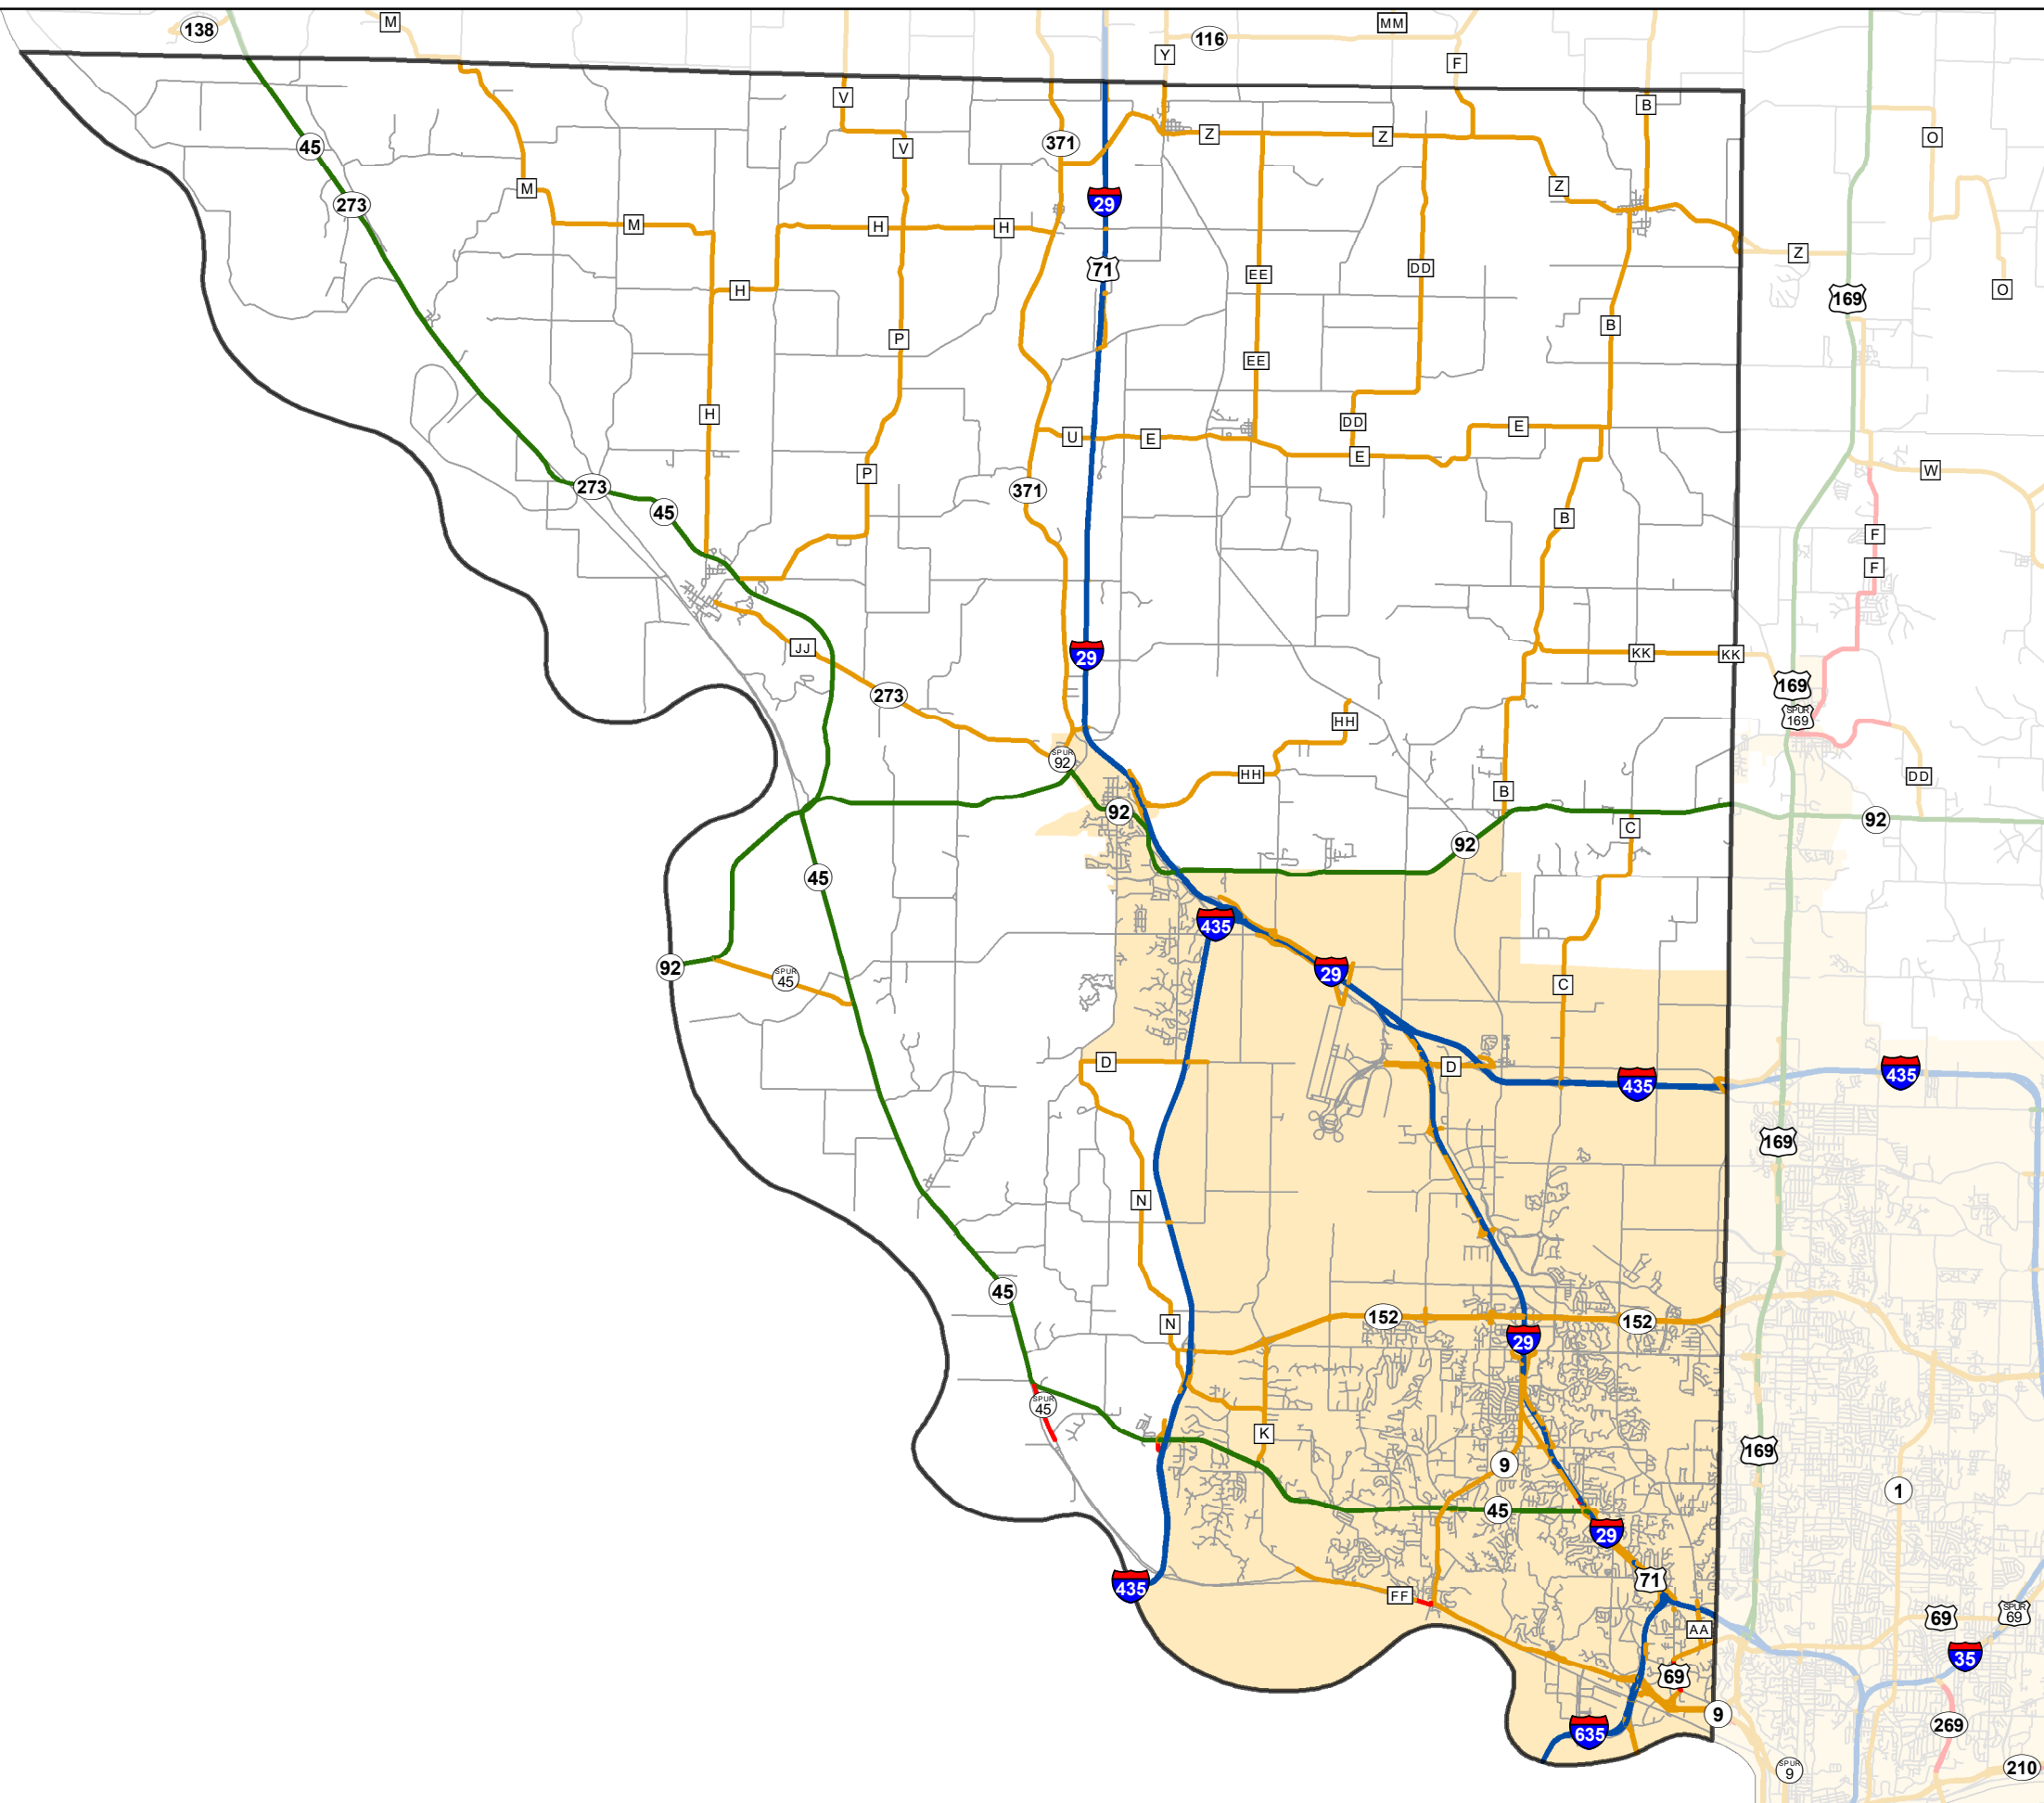

# State System Classification

## PLATTE COUNTY MISSOURI

State System Class	Miles
Interstate	49.128
Primary	54.859
Supplementary	167.986
State Marked - NOS	
Other Roads	
Urban Area	

105 W. Capitol Ave.  
 Jefferson City, MO 65102  
 Phone (573) 526-5478  
 Fax (573) 526-8052