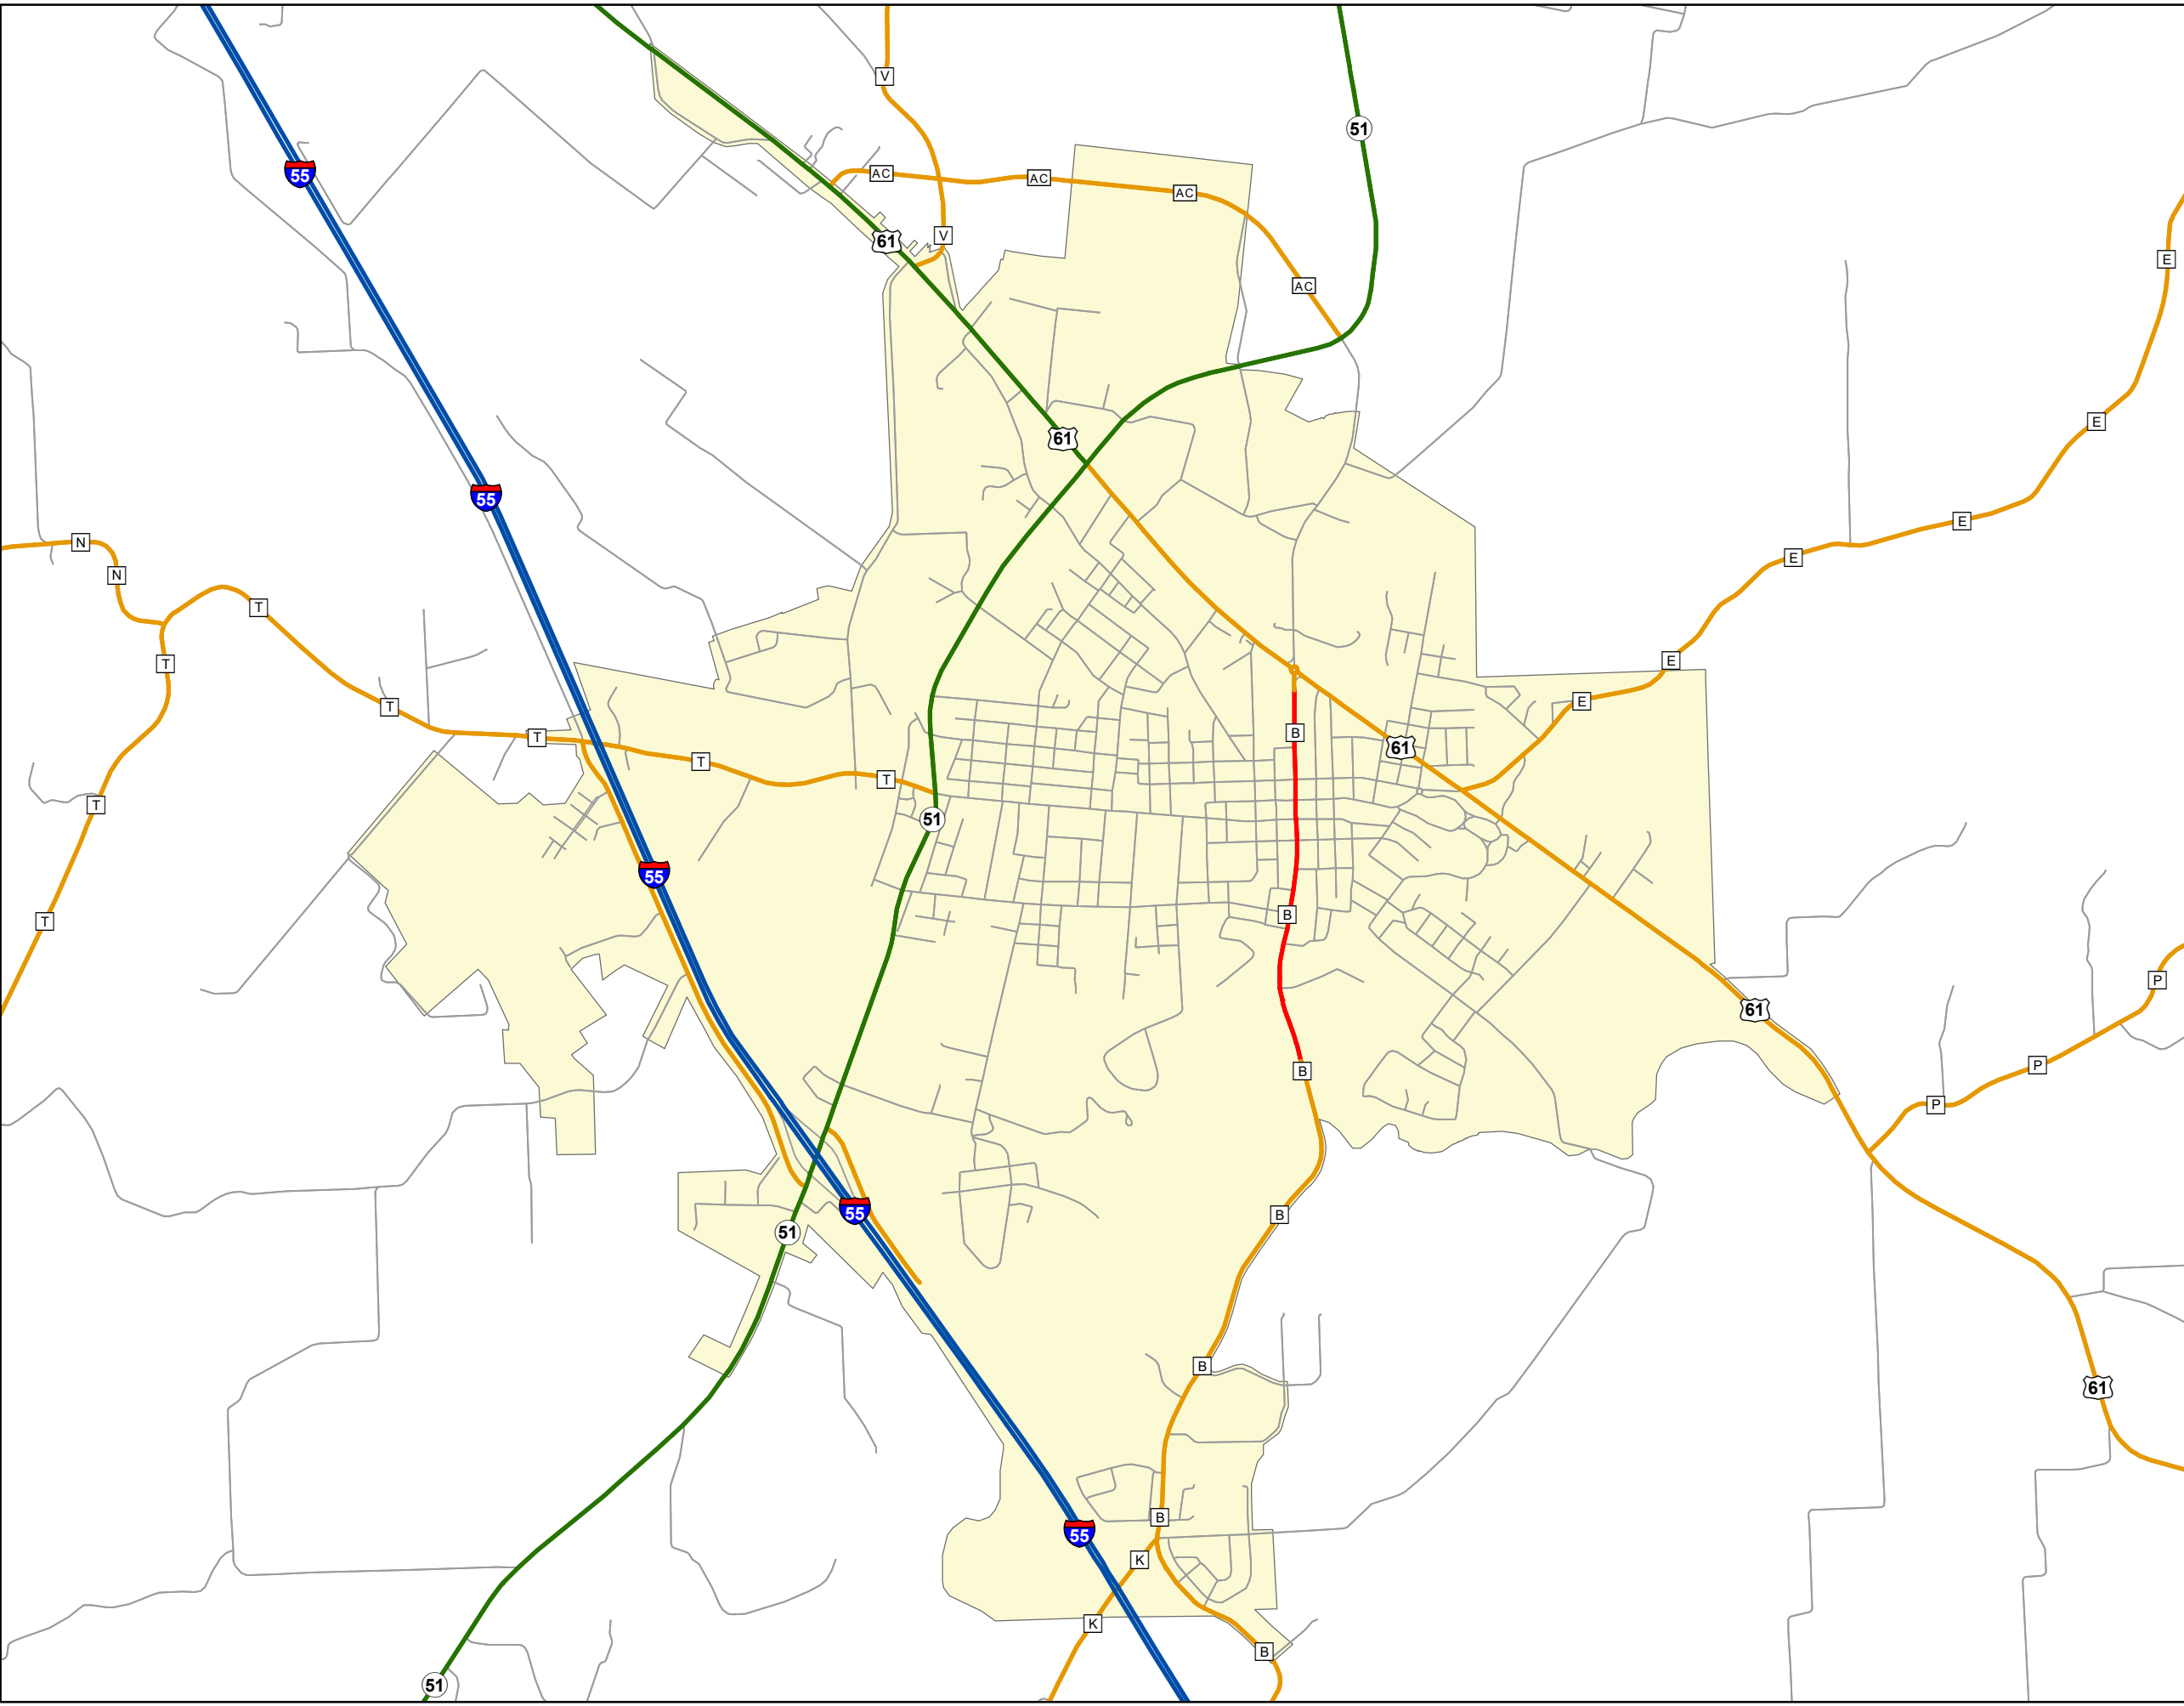

State System Urban Area

PERRYVILLE MISSOURI

State System Class	Miles
Interstate	3.486
Primary	5.883
Supplementary	11.074
State Marked - NOS	
Other Roads	
Urban Area	

105 W. Capitol Ave.
Jefferson City, MO 65102
Phone (573) 526-5478
Fax (573) 526-8052