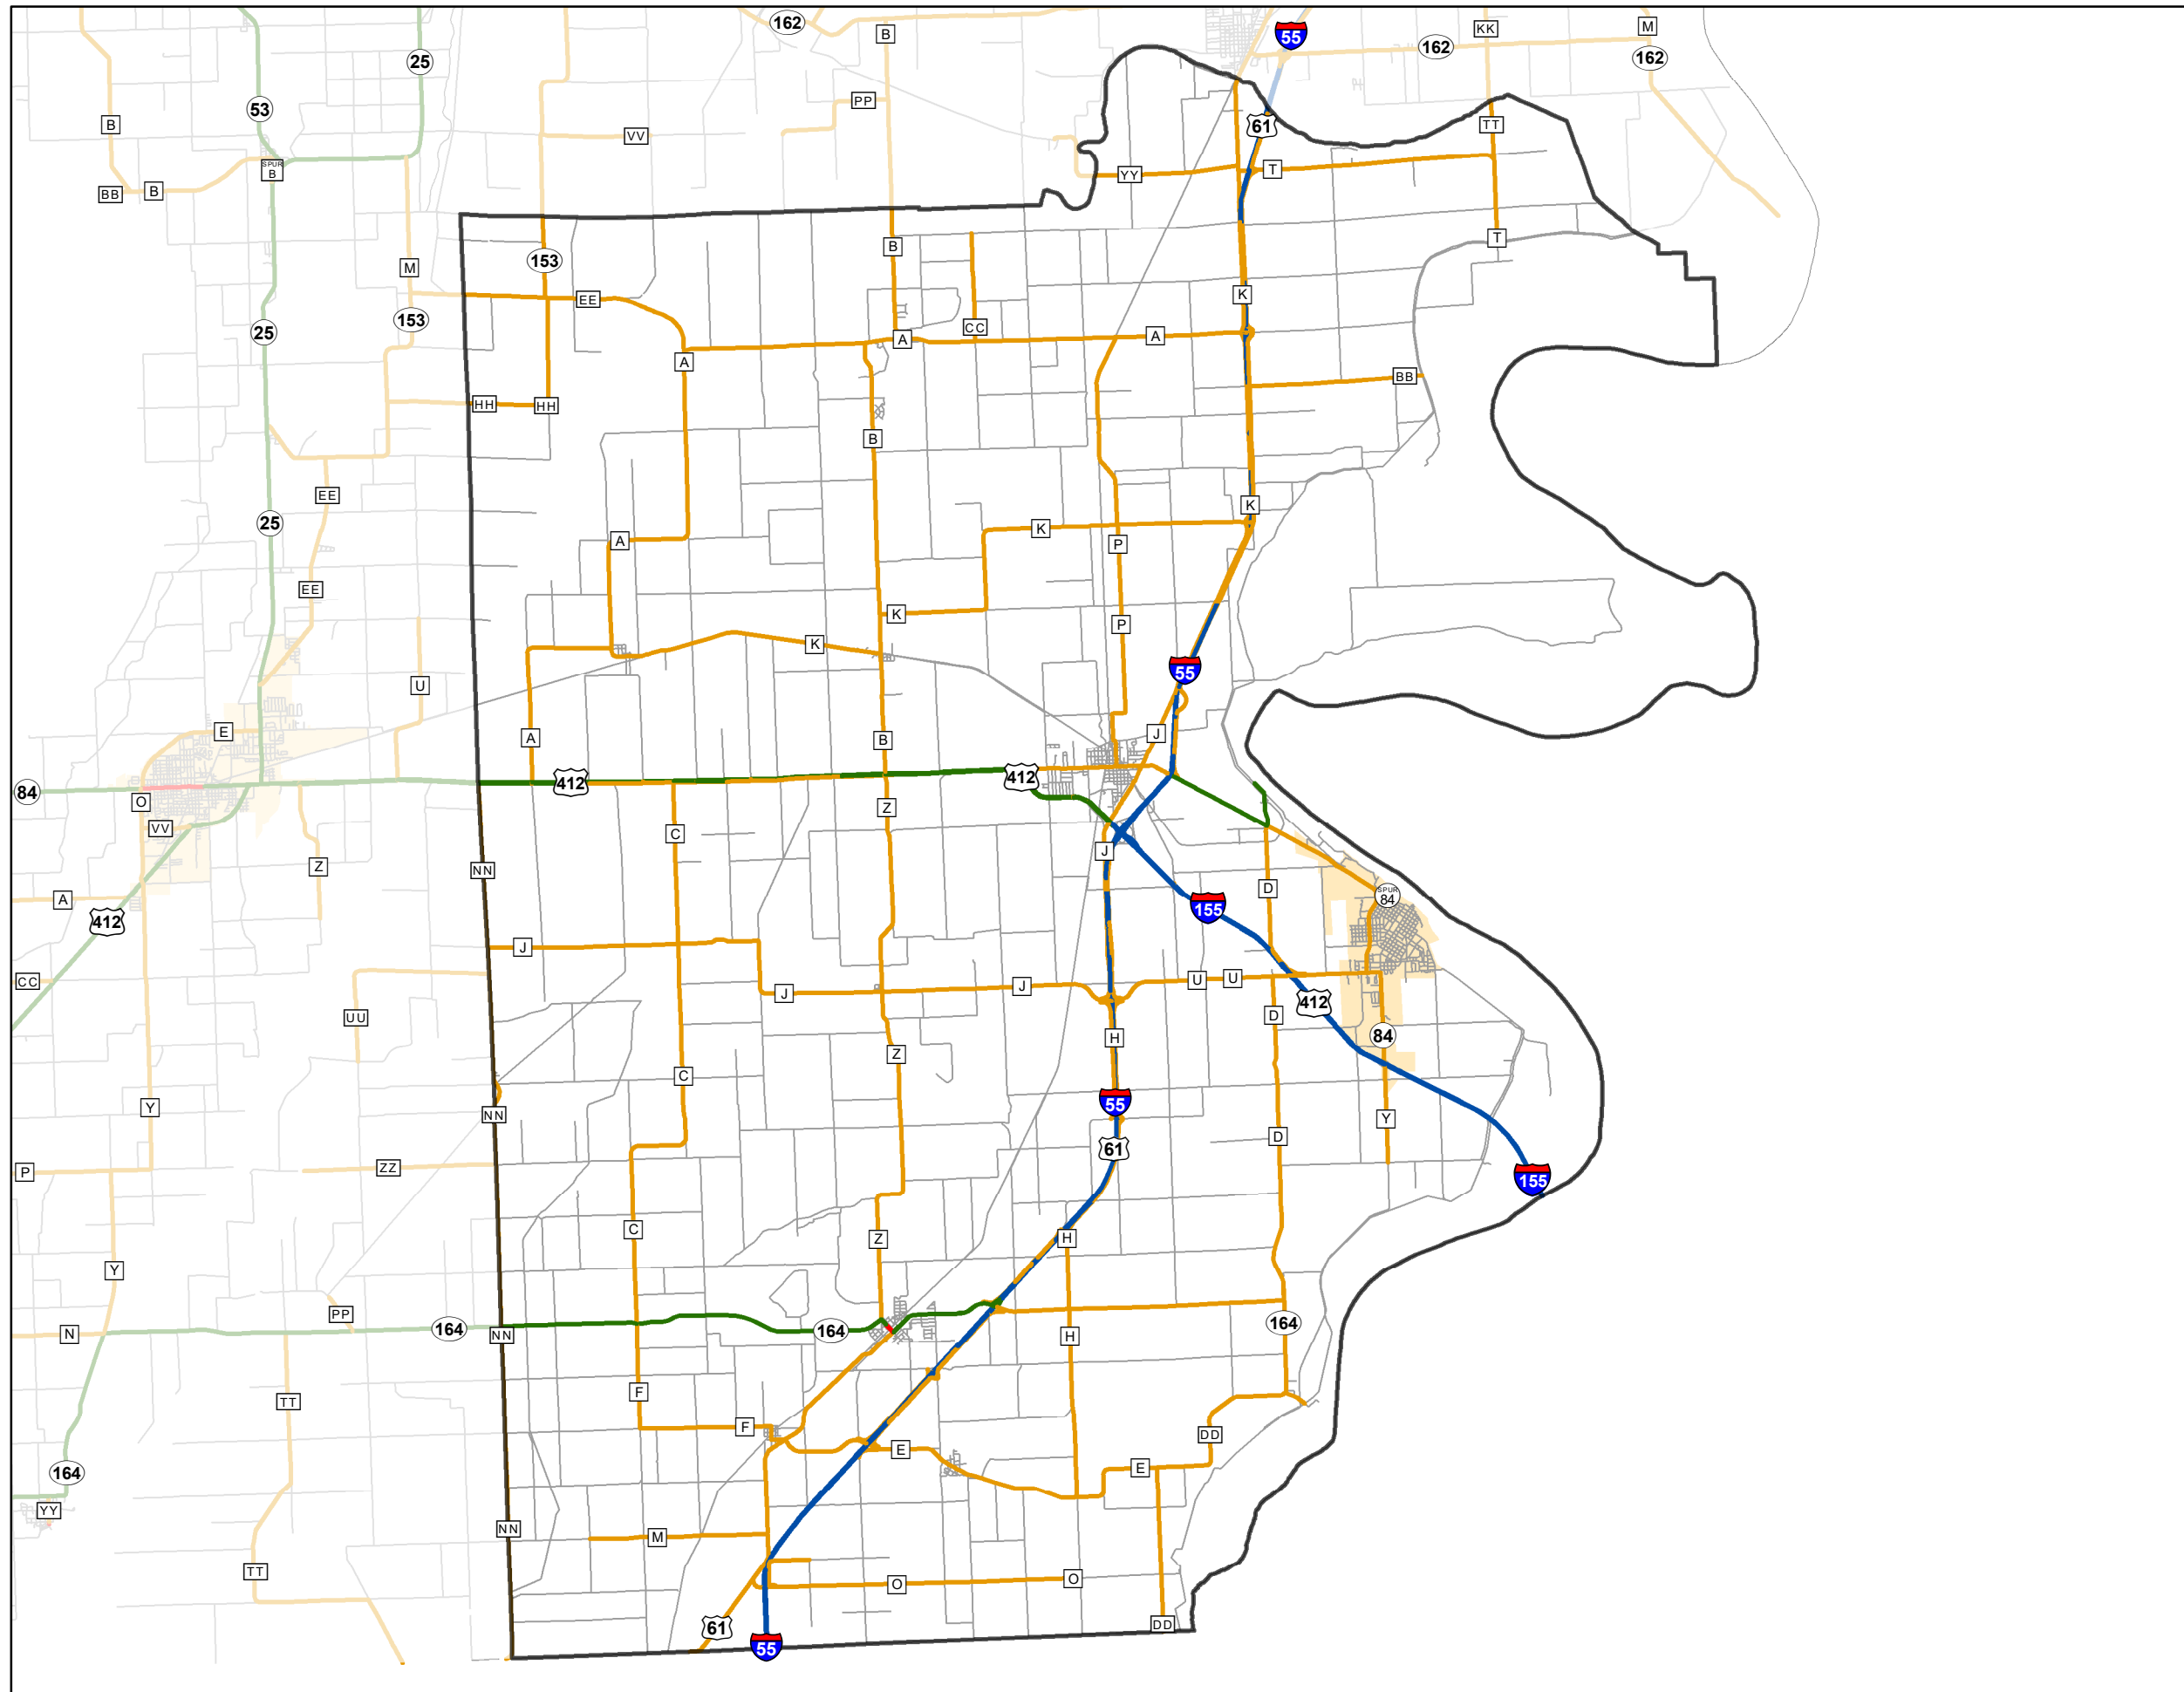

State System Classification

PEMISCOT COUNTY MISSOURI

State System Class	Miles
Interstate	42.611
Primary	24.65
Supplementary	243.879
State Marked - NOS	
Other Roads	
Urban Area	

105 W. Capitol Ave.
 Jefferson City, MO 65102
 Phone (573) 526-5478
 Fax (573) 526-8052