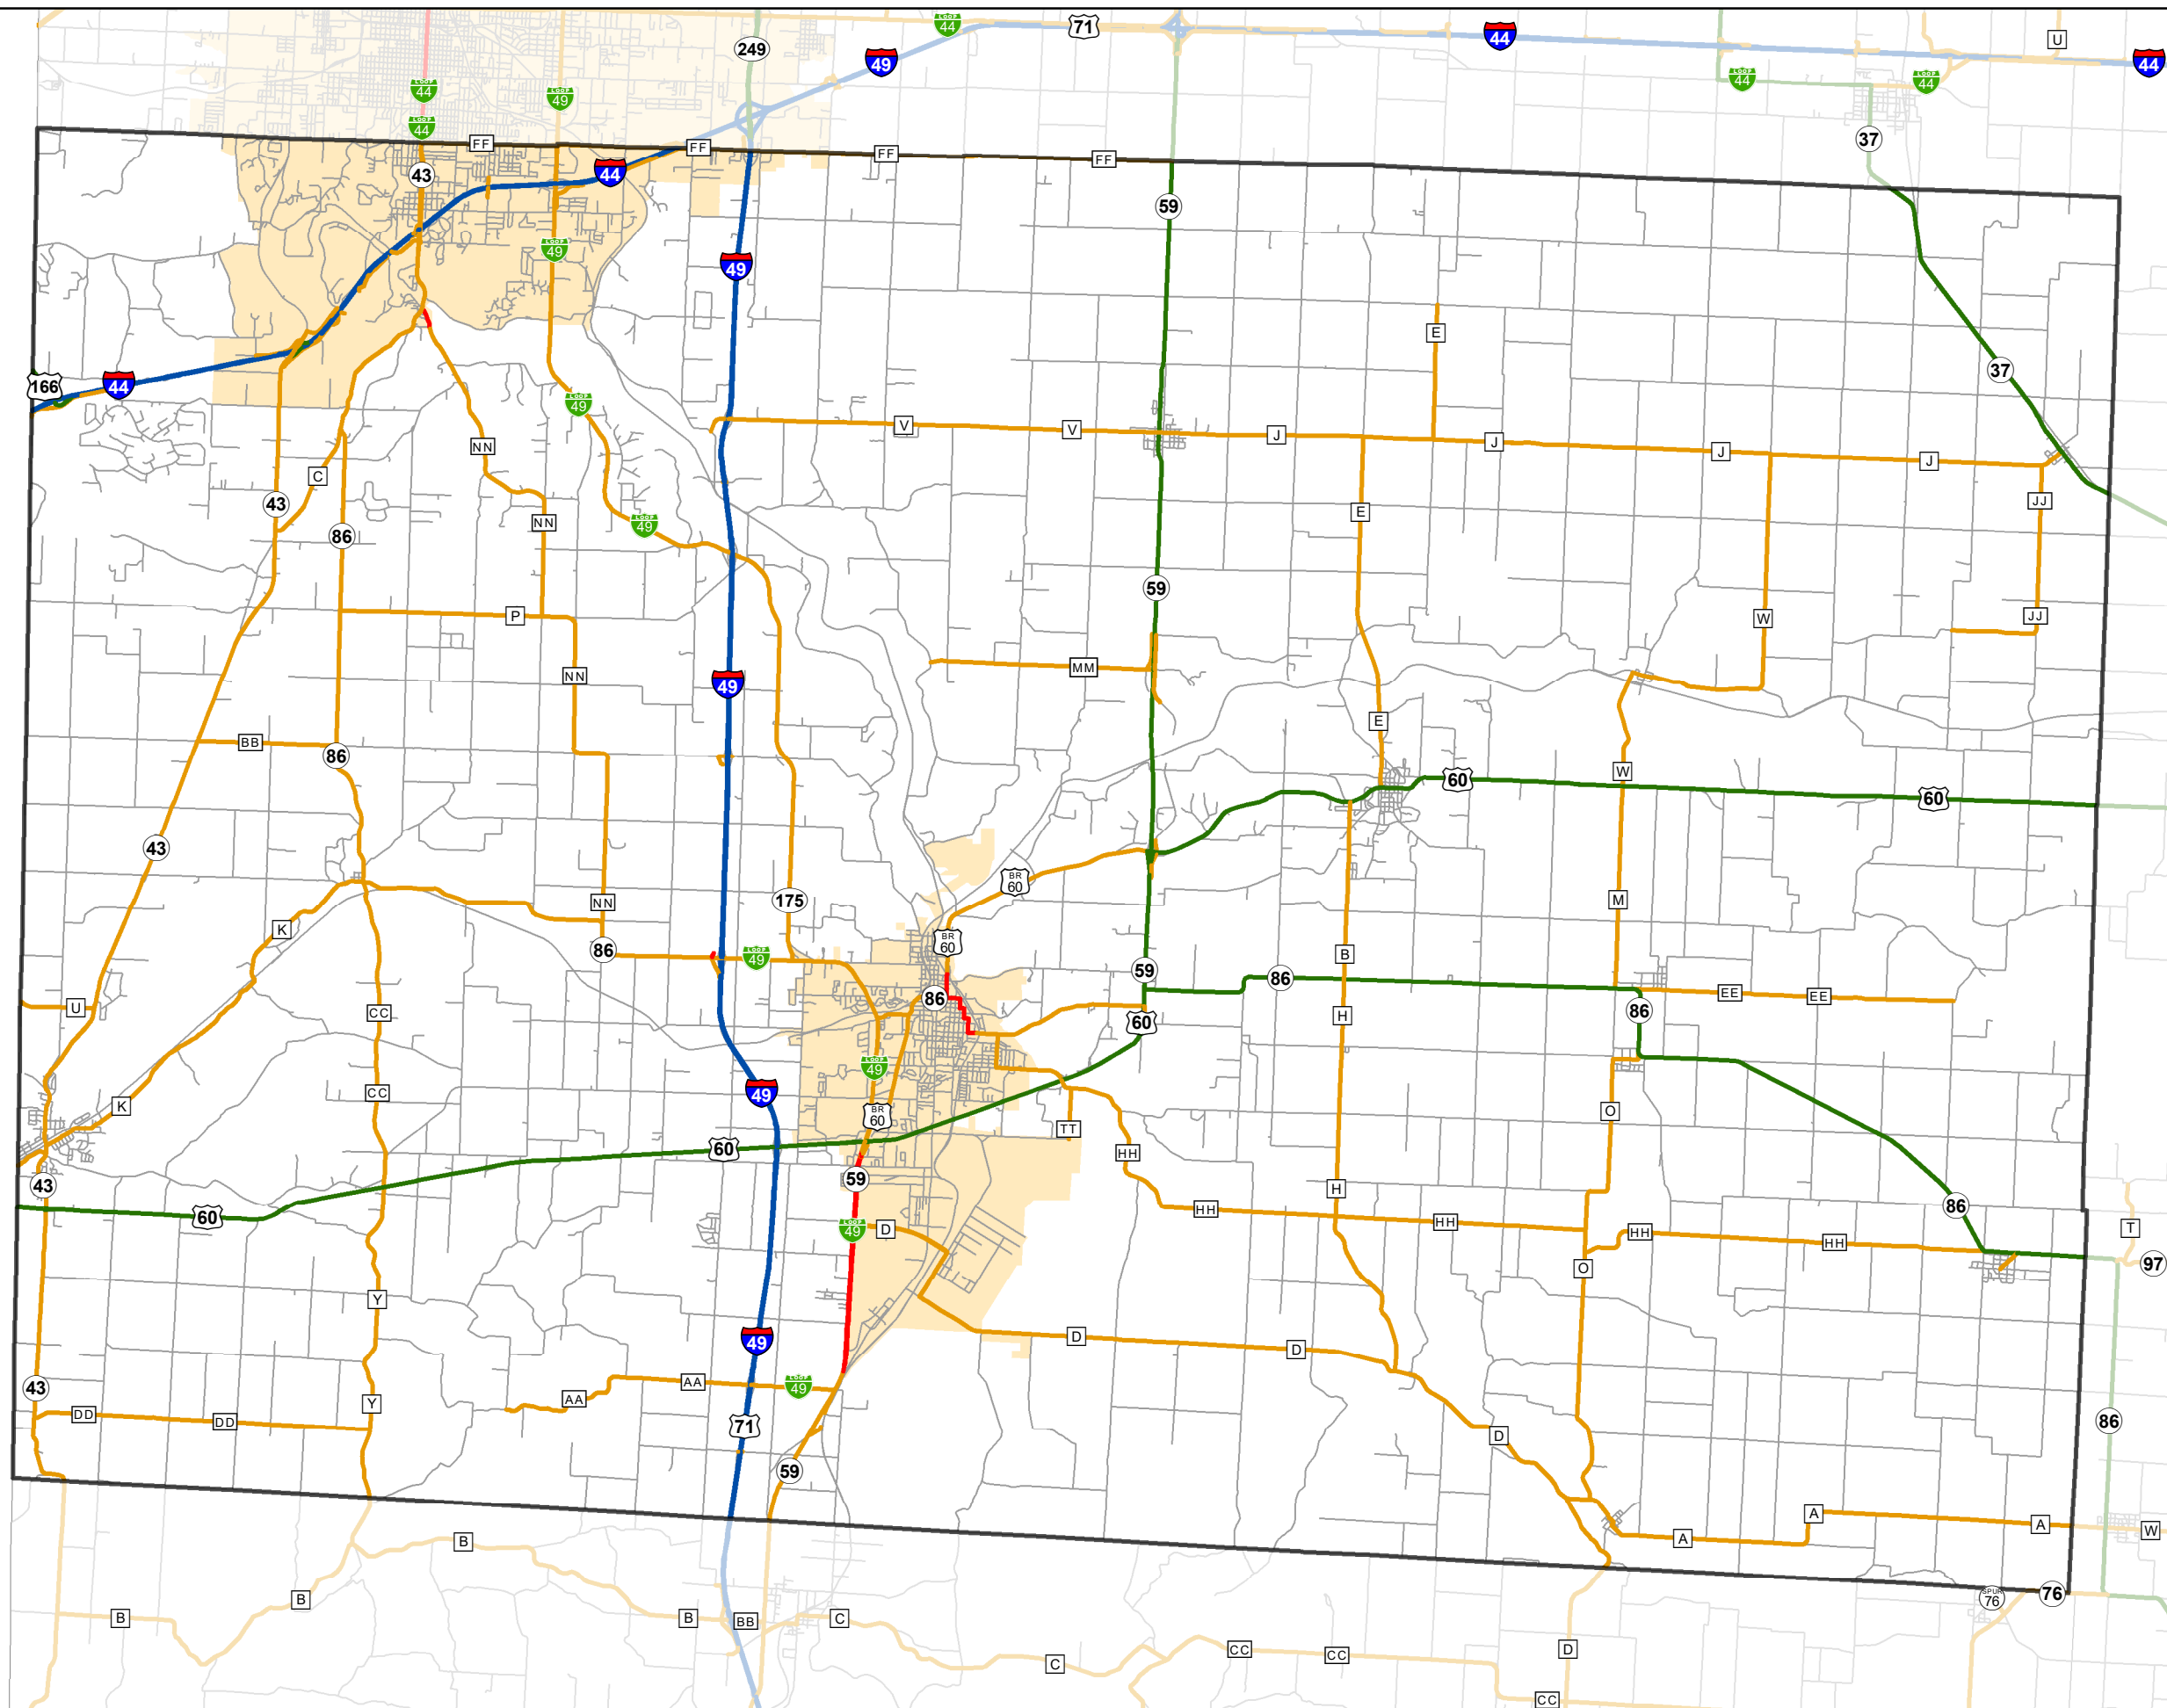

State System Classification

NEWTON COUNTY

MISSOURI

State System Class	Miles
Interstate	31.301
Primary	67.874
Supplementary	230.588
State Marked - NOS	
Other Roads	
Urban Area	

105 W. Capitol Ave.
 Jefferson City, MO 65102
 Phone (573) 526-5478
 Fax (573) 526-8052

April 2022