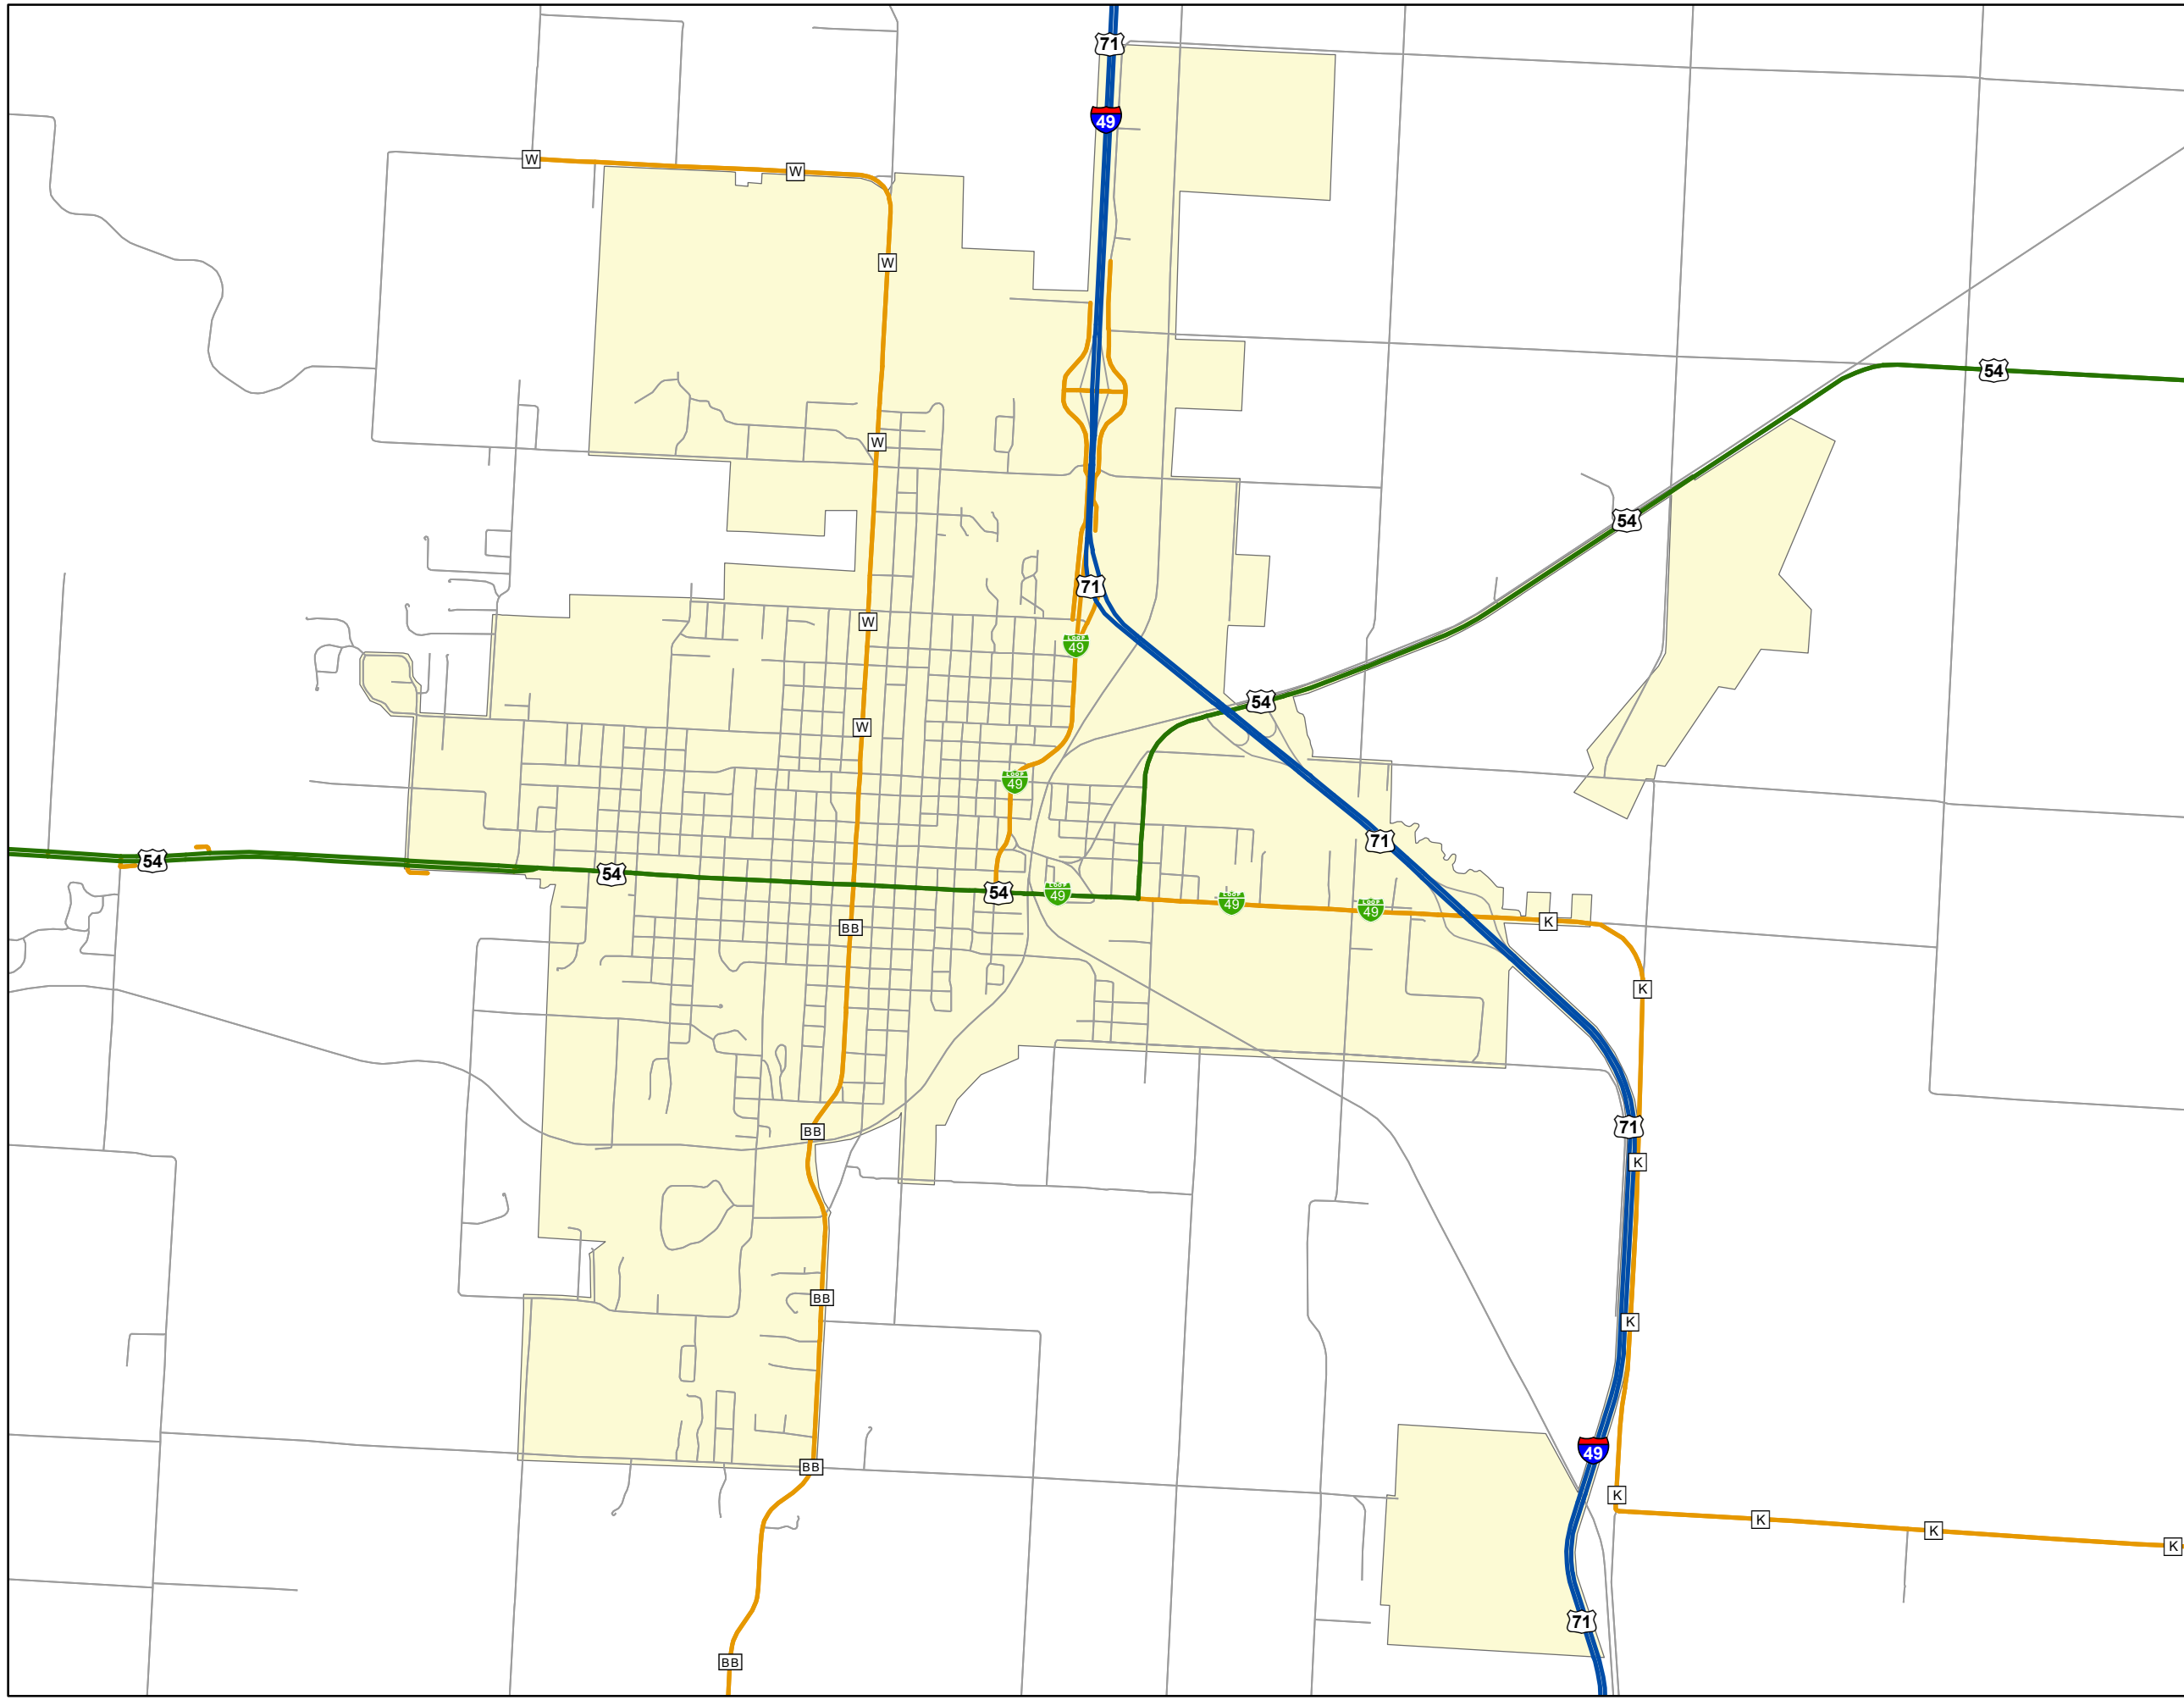

State System Urban Area

NEVADA
MISSOURI

State System Class	Miles
Interstate	6.436
Primary	5.175
Supplementary	9.728
State Marked - NOS	
Other Roads	
Urban Area	

105 W. Capitol Ave.
Jefferson City, MO 65102
Phone (573) 526-5478
Fax (573) 526-8052