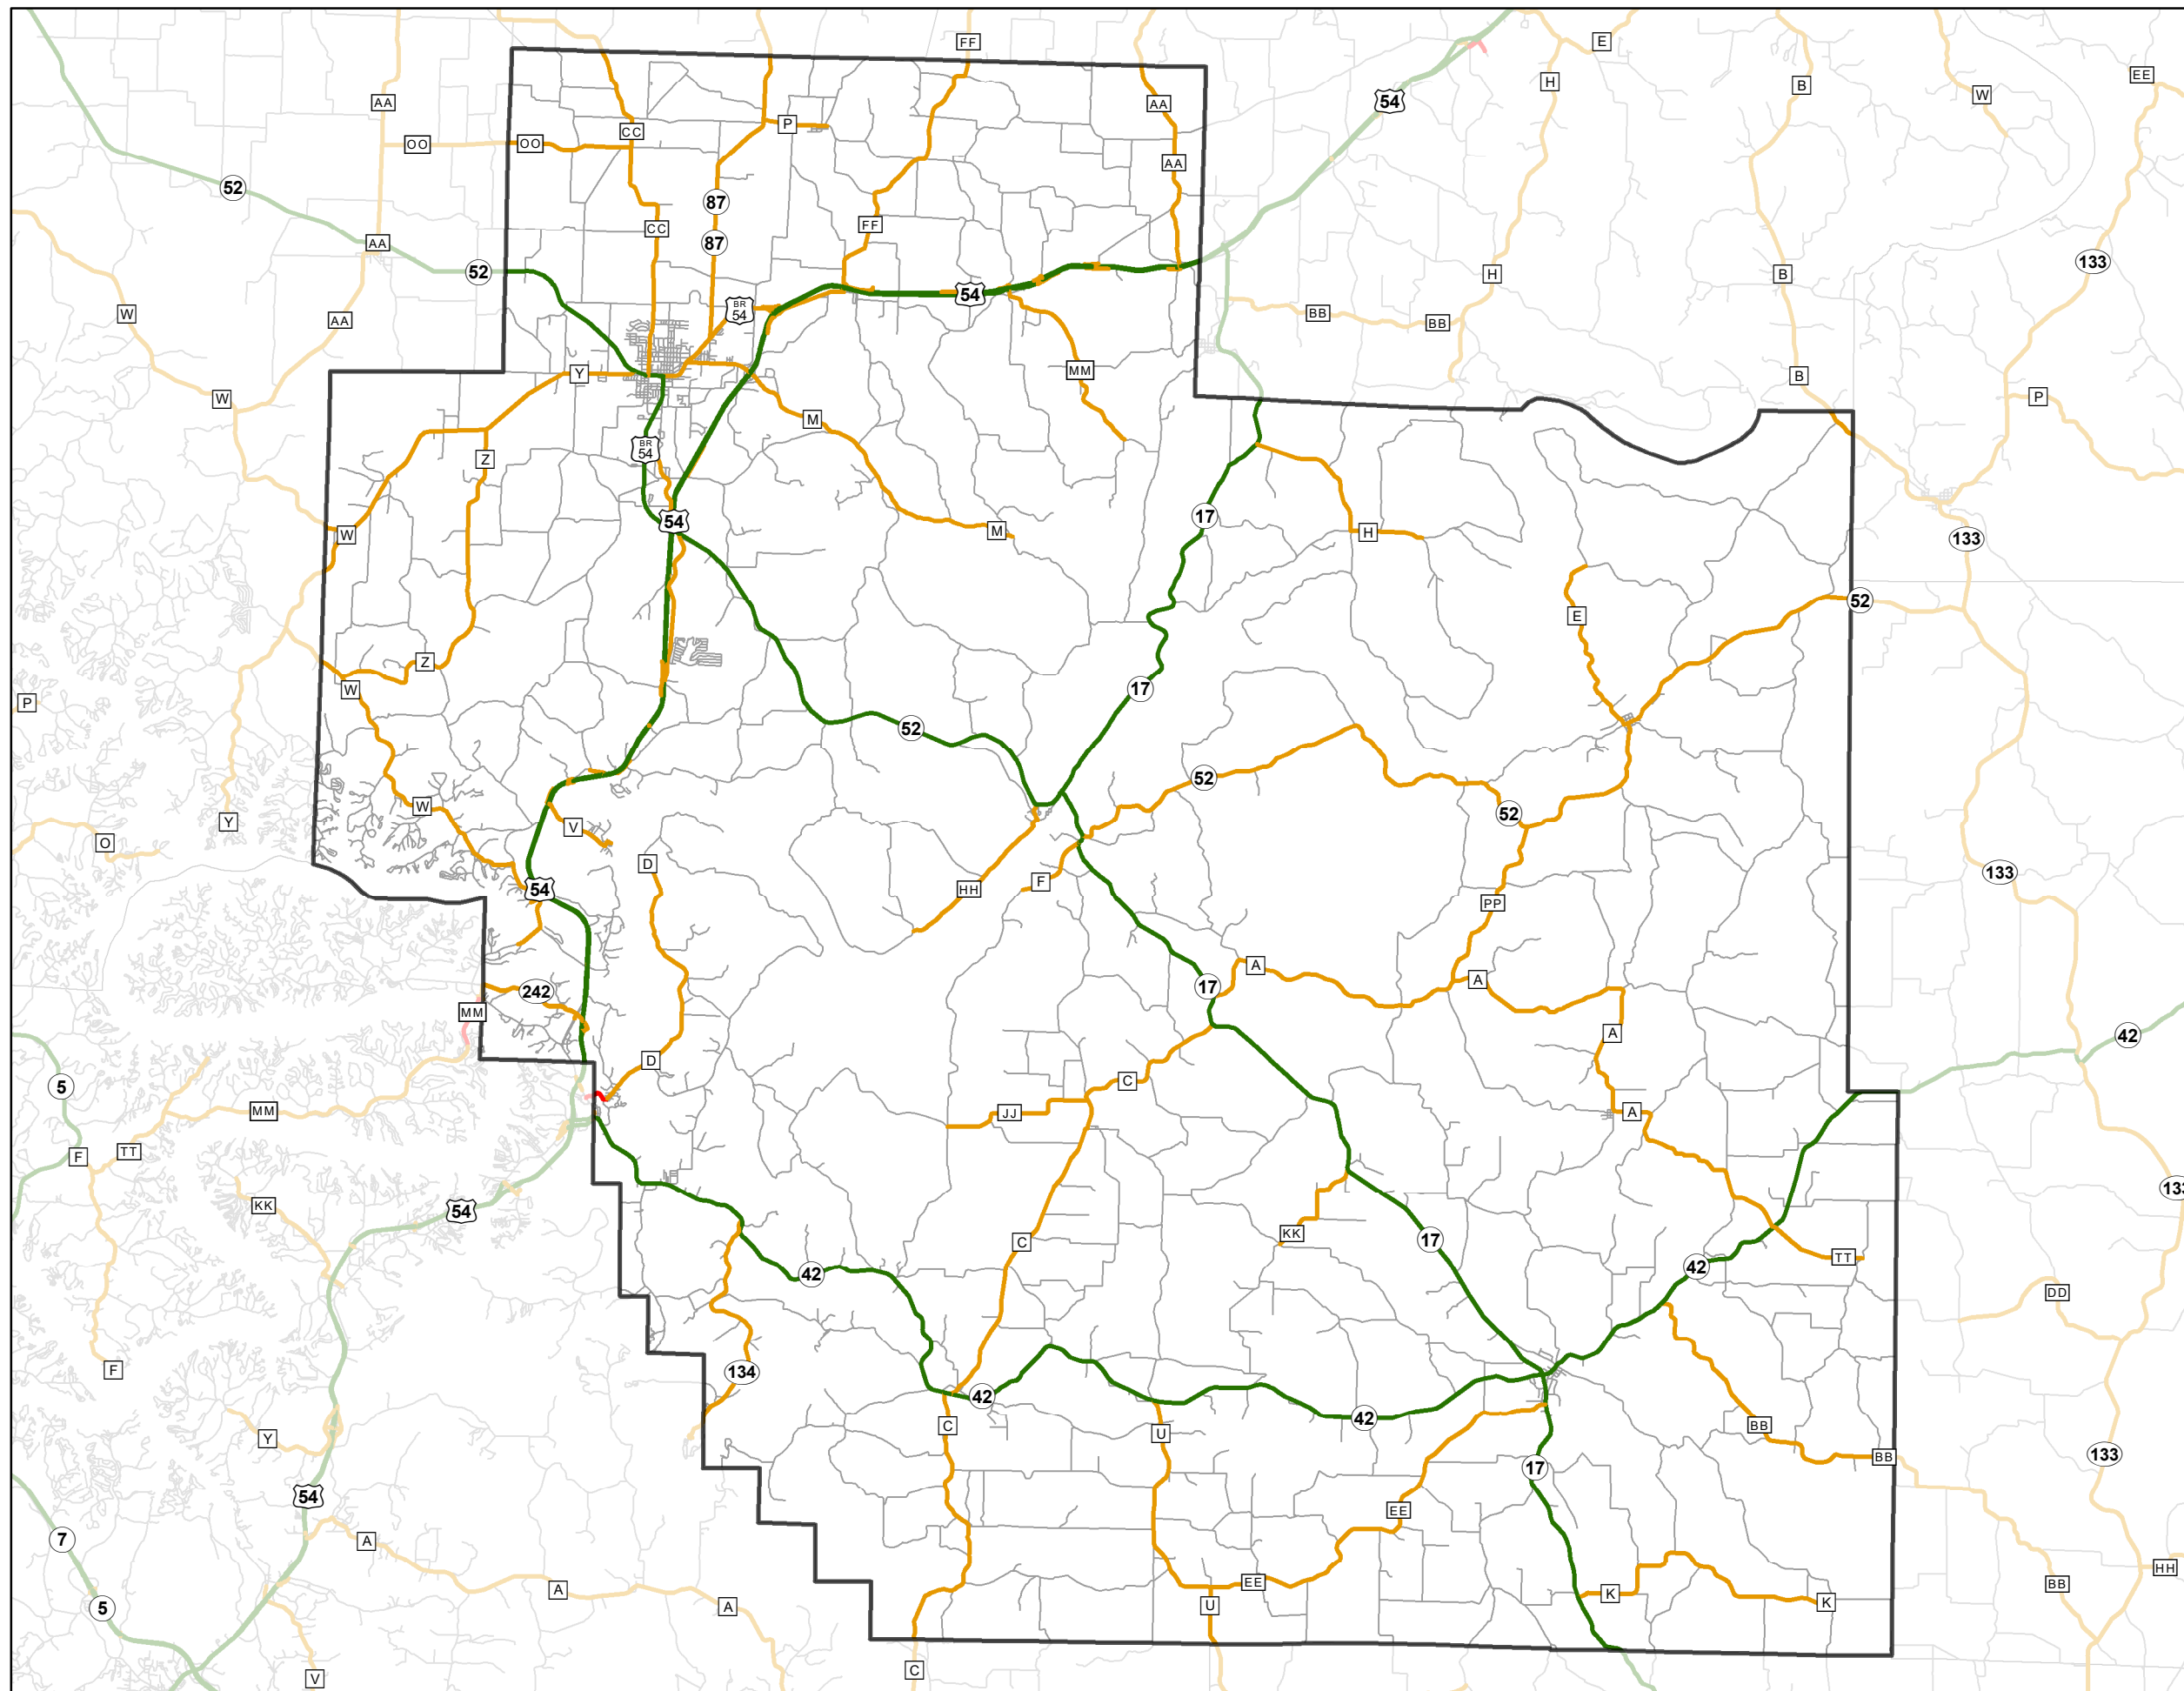

State System Classification

MILLER COUNTY MISSOURI

State System Class	Miles
Interstate	0
Primary	97.769
Supplementary	180.264
State Marked - NOS	
Other Roads	
Urban Area	

105 W. Capitol Ave.
Jefferson City, MO 65102
Phone (573) 526-5478
Fax (573) 526-8052