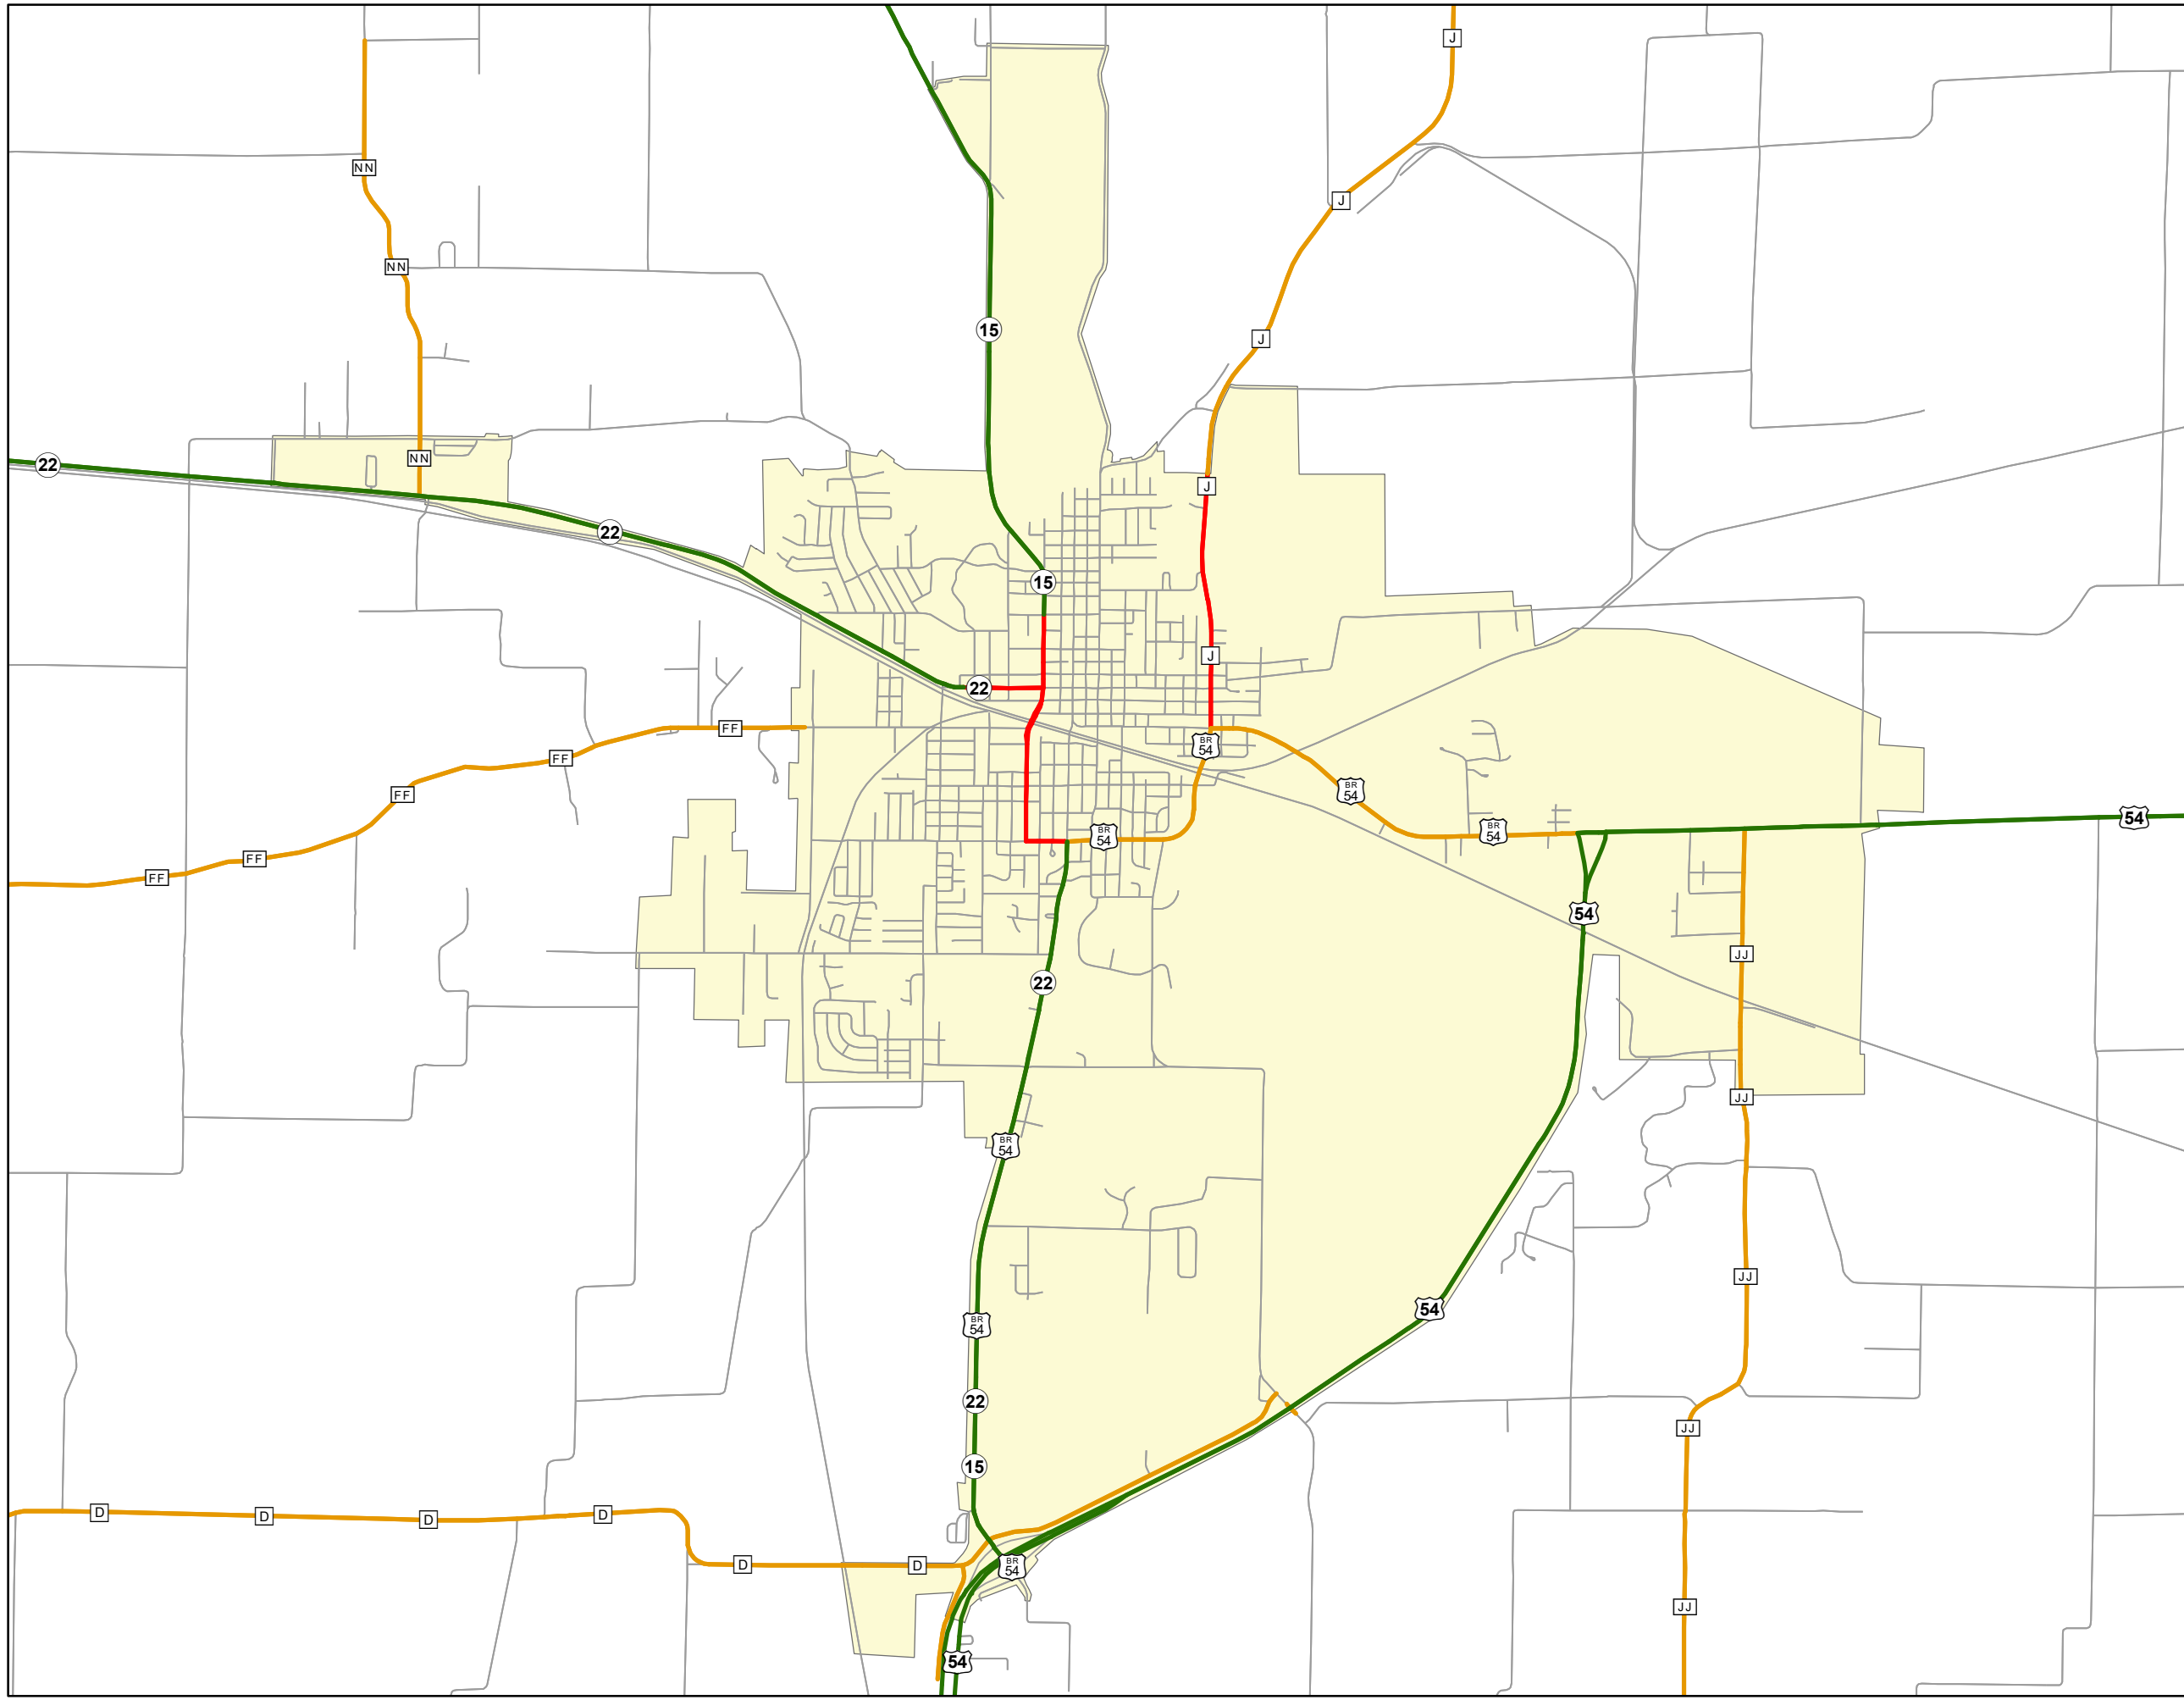

State System Urban Area

**MEXICO
MISSOURI**

State System Class	Miles
Interstate	0
Primary	15.221
Supplementary	6.727
State Marked - NOS	
Other Roads	
Urban Area	

105 W. Capitol Ave.
Jefferson City, MO 65102
Phone (573) 526-5478
Fax (573) 526-8052