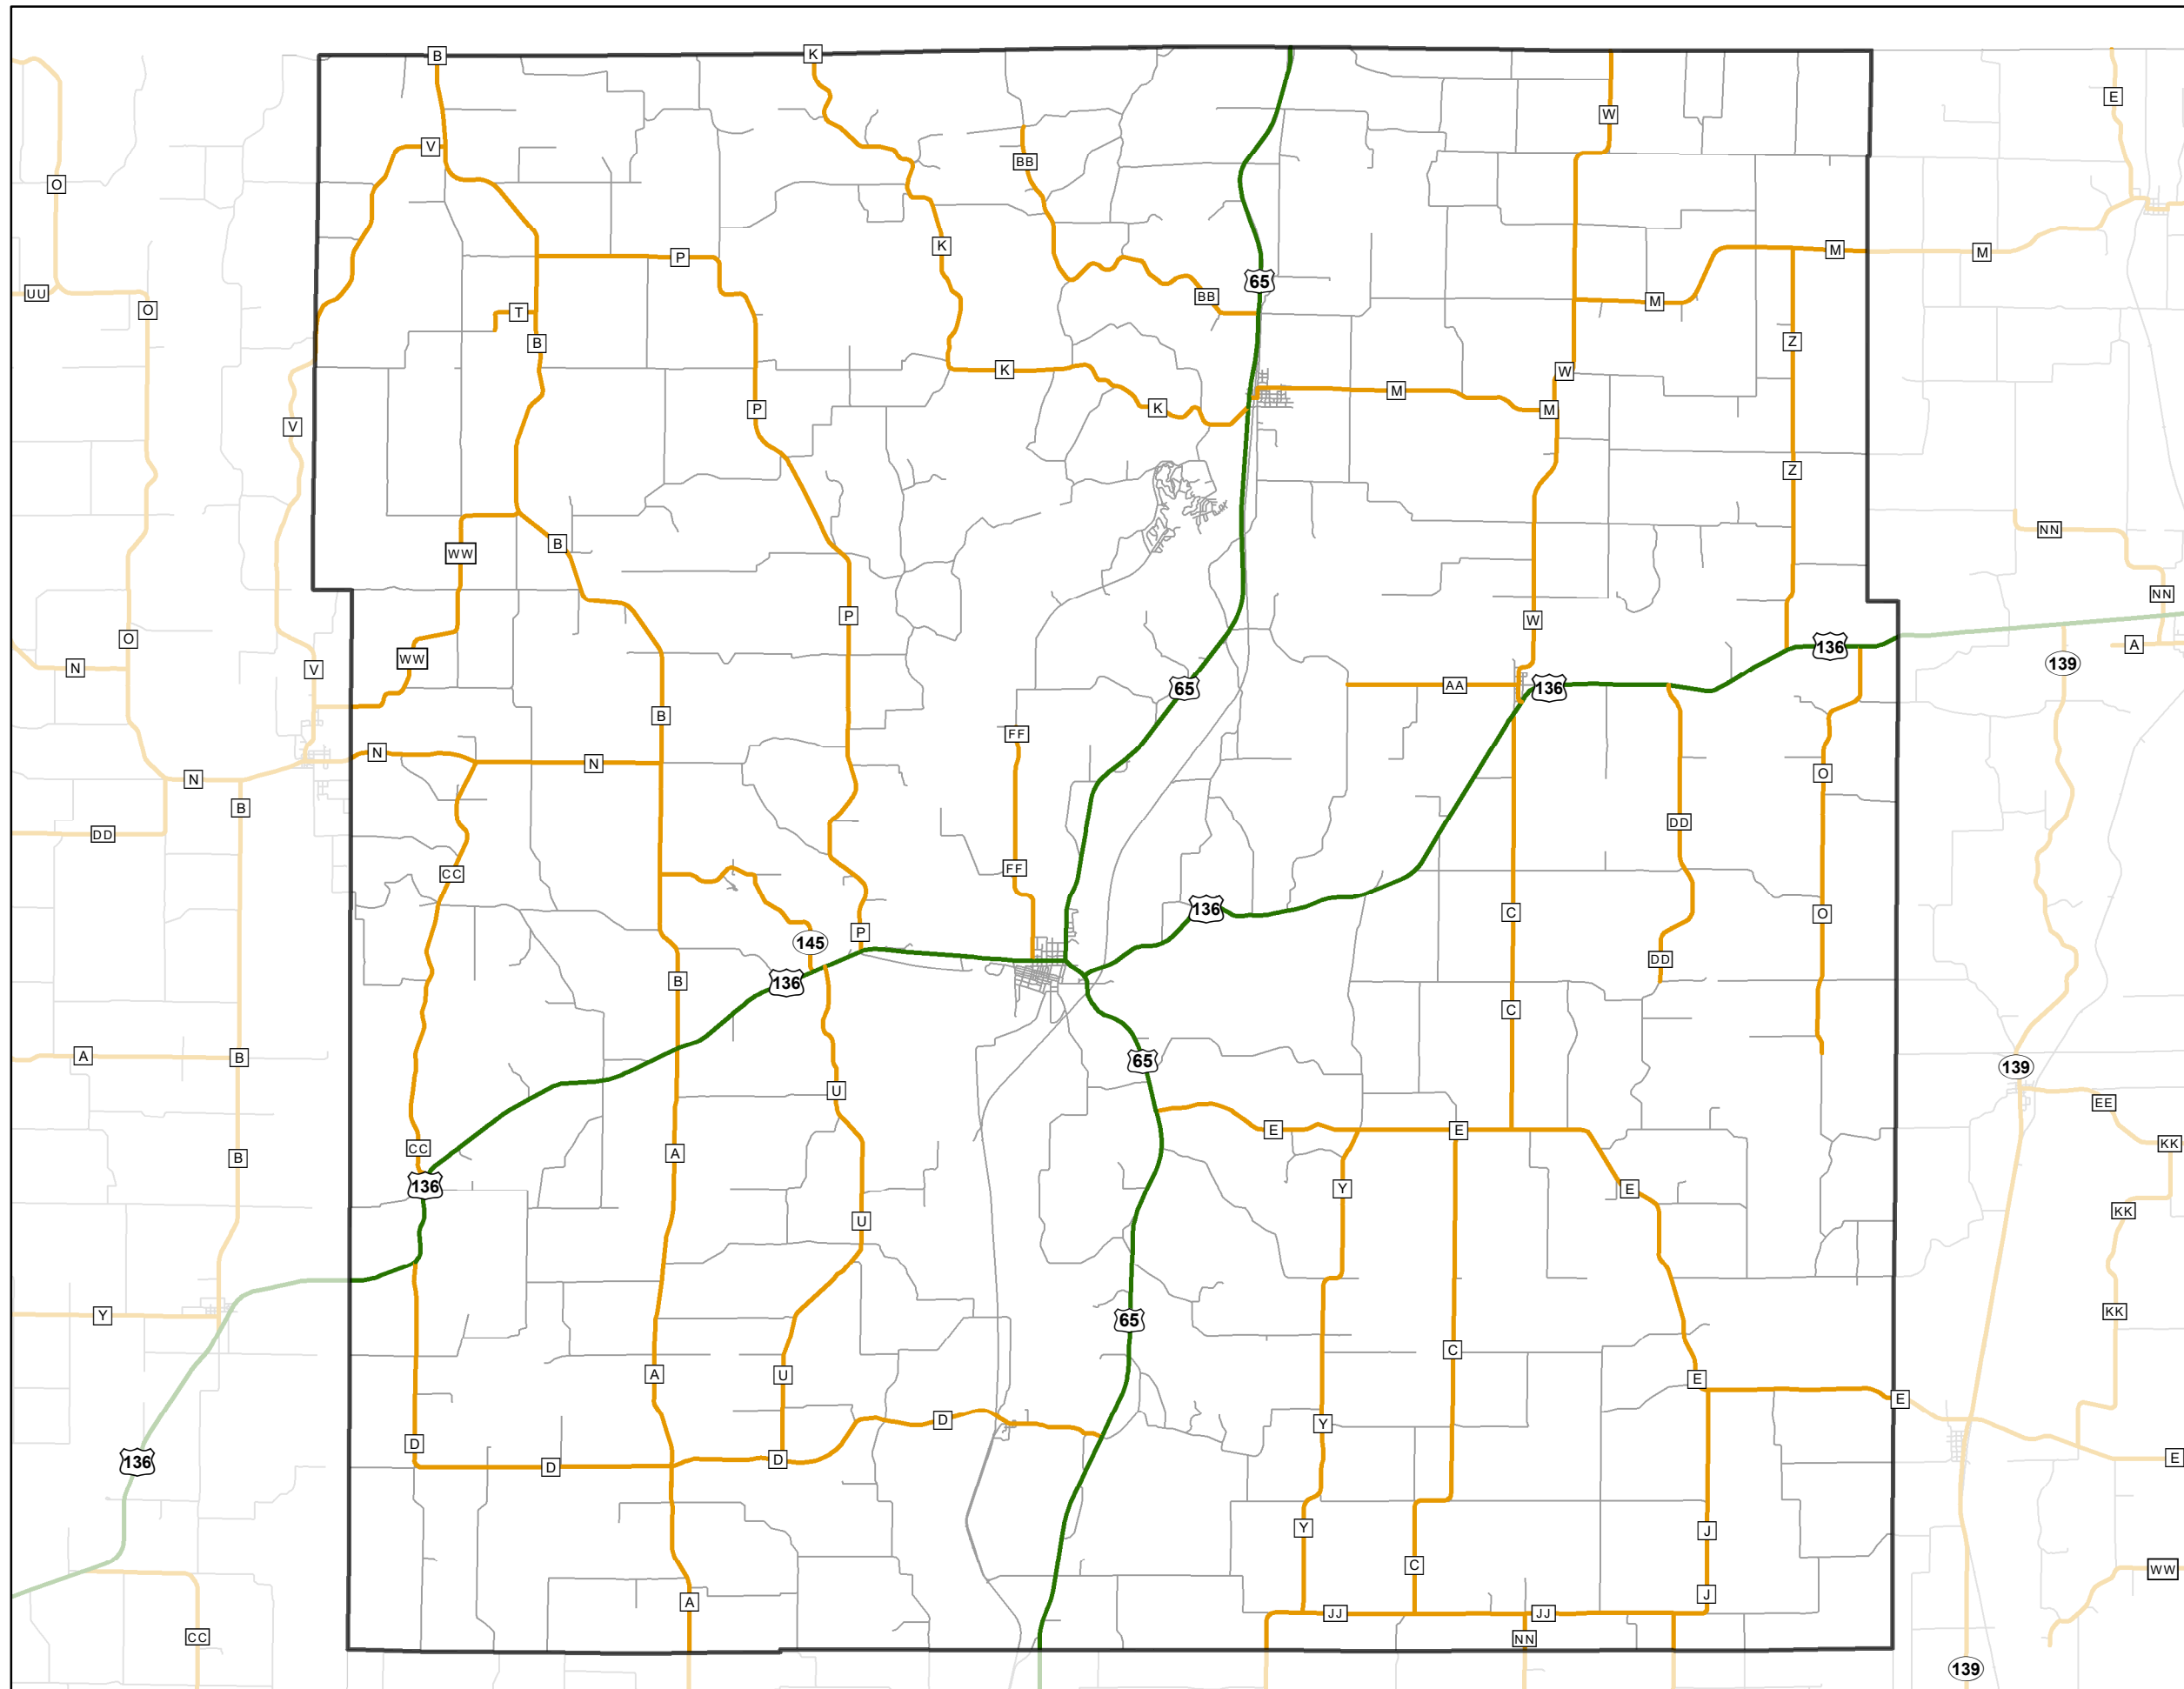

State System Classification

MERCER COUNTY MISSOURI

State System Class	Miles
Interstate	0
Primary	48.178
Supplementary	176.531
State Marked - NOS	
Other Roads	
Urban Area	

105 W. Capitol Ave.
 Jefferson City, MO 65102
 Phone (573) 526-5478
 Fax (573) 526-8052