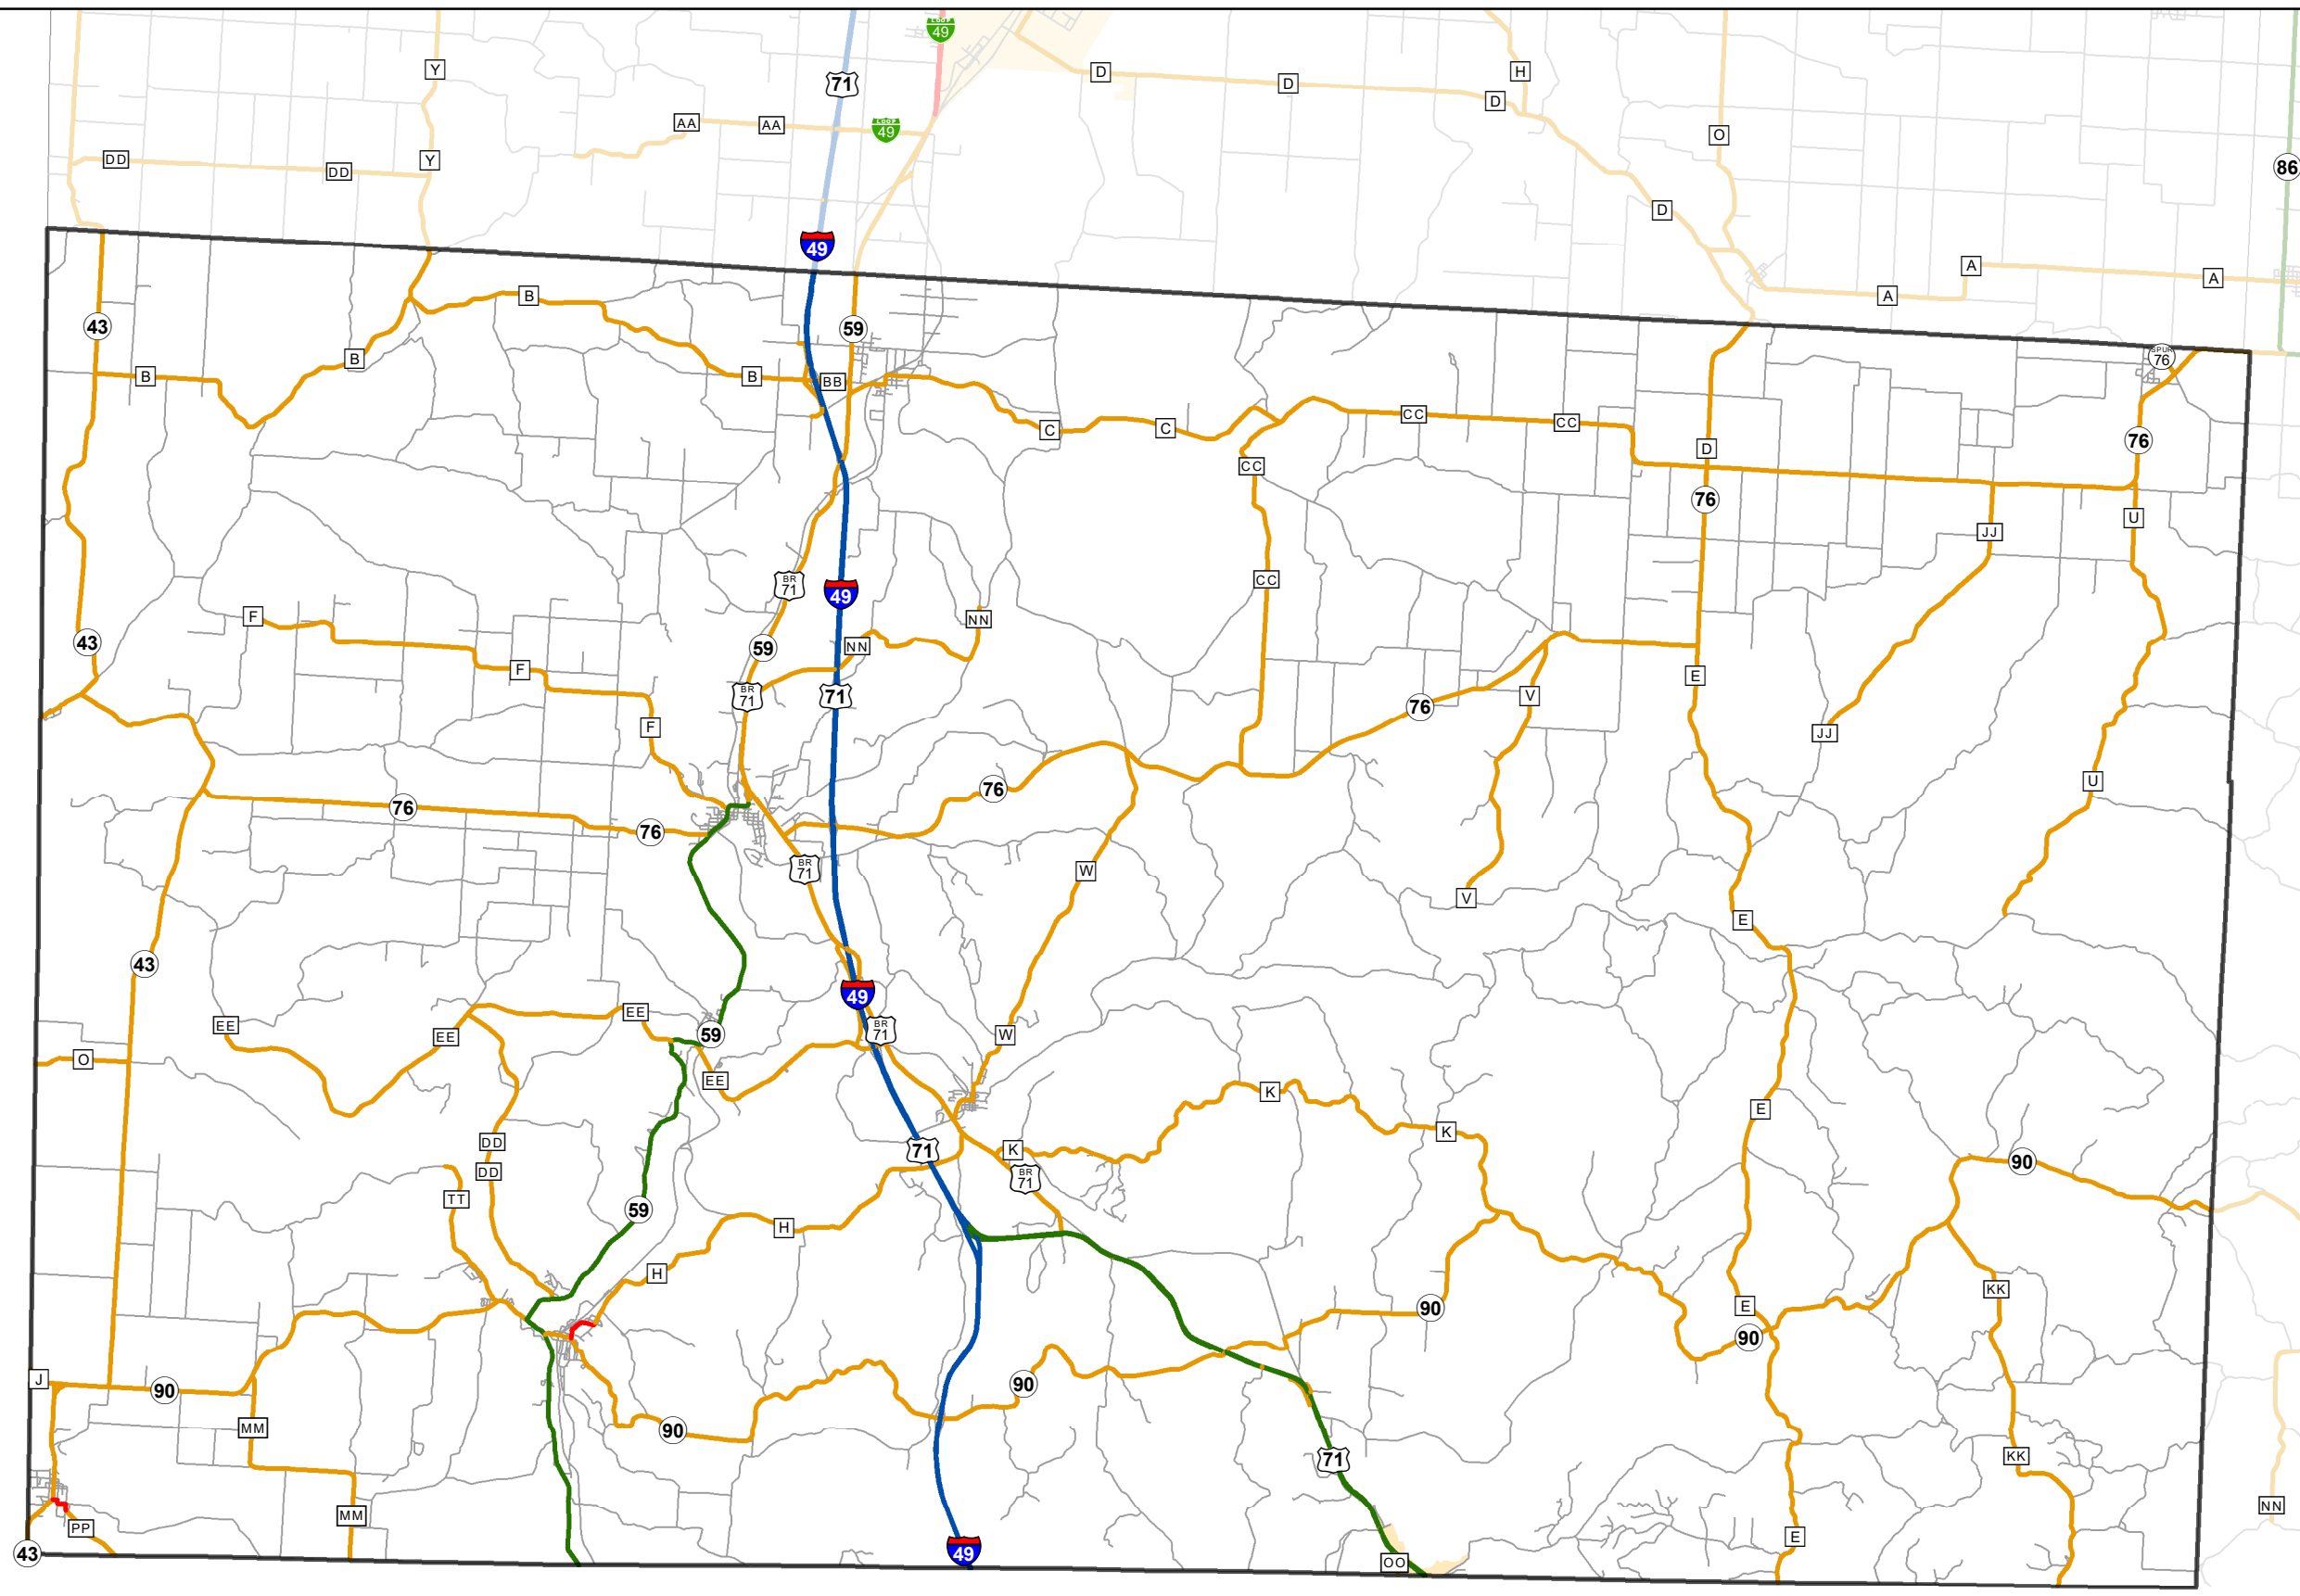

# State System Classification

## MCDONALD COUNTY MISSOURI

State System Class	Miles
Interstate	18.705
Primary	22.084
Supplementary	241.742
State Marked - NOS	
Other Roads	
Urban Area	

105 W. Capitol Ave.  
Jefferson City, MO 65102  
Phone (573) 526-5478  
Fax (573) 526-8052