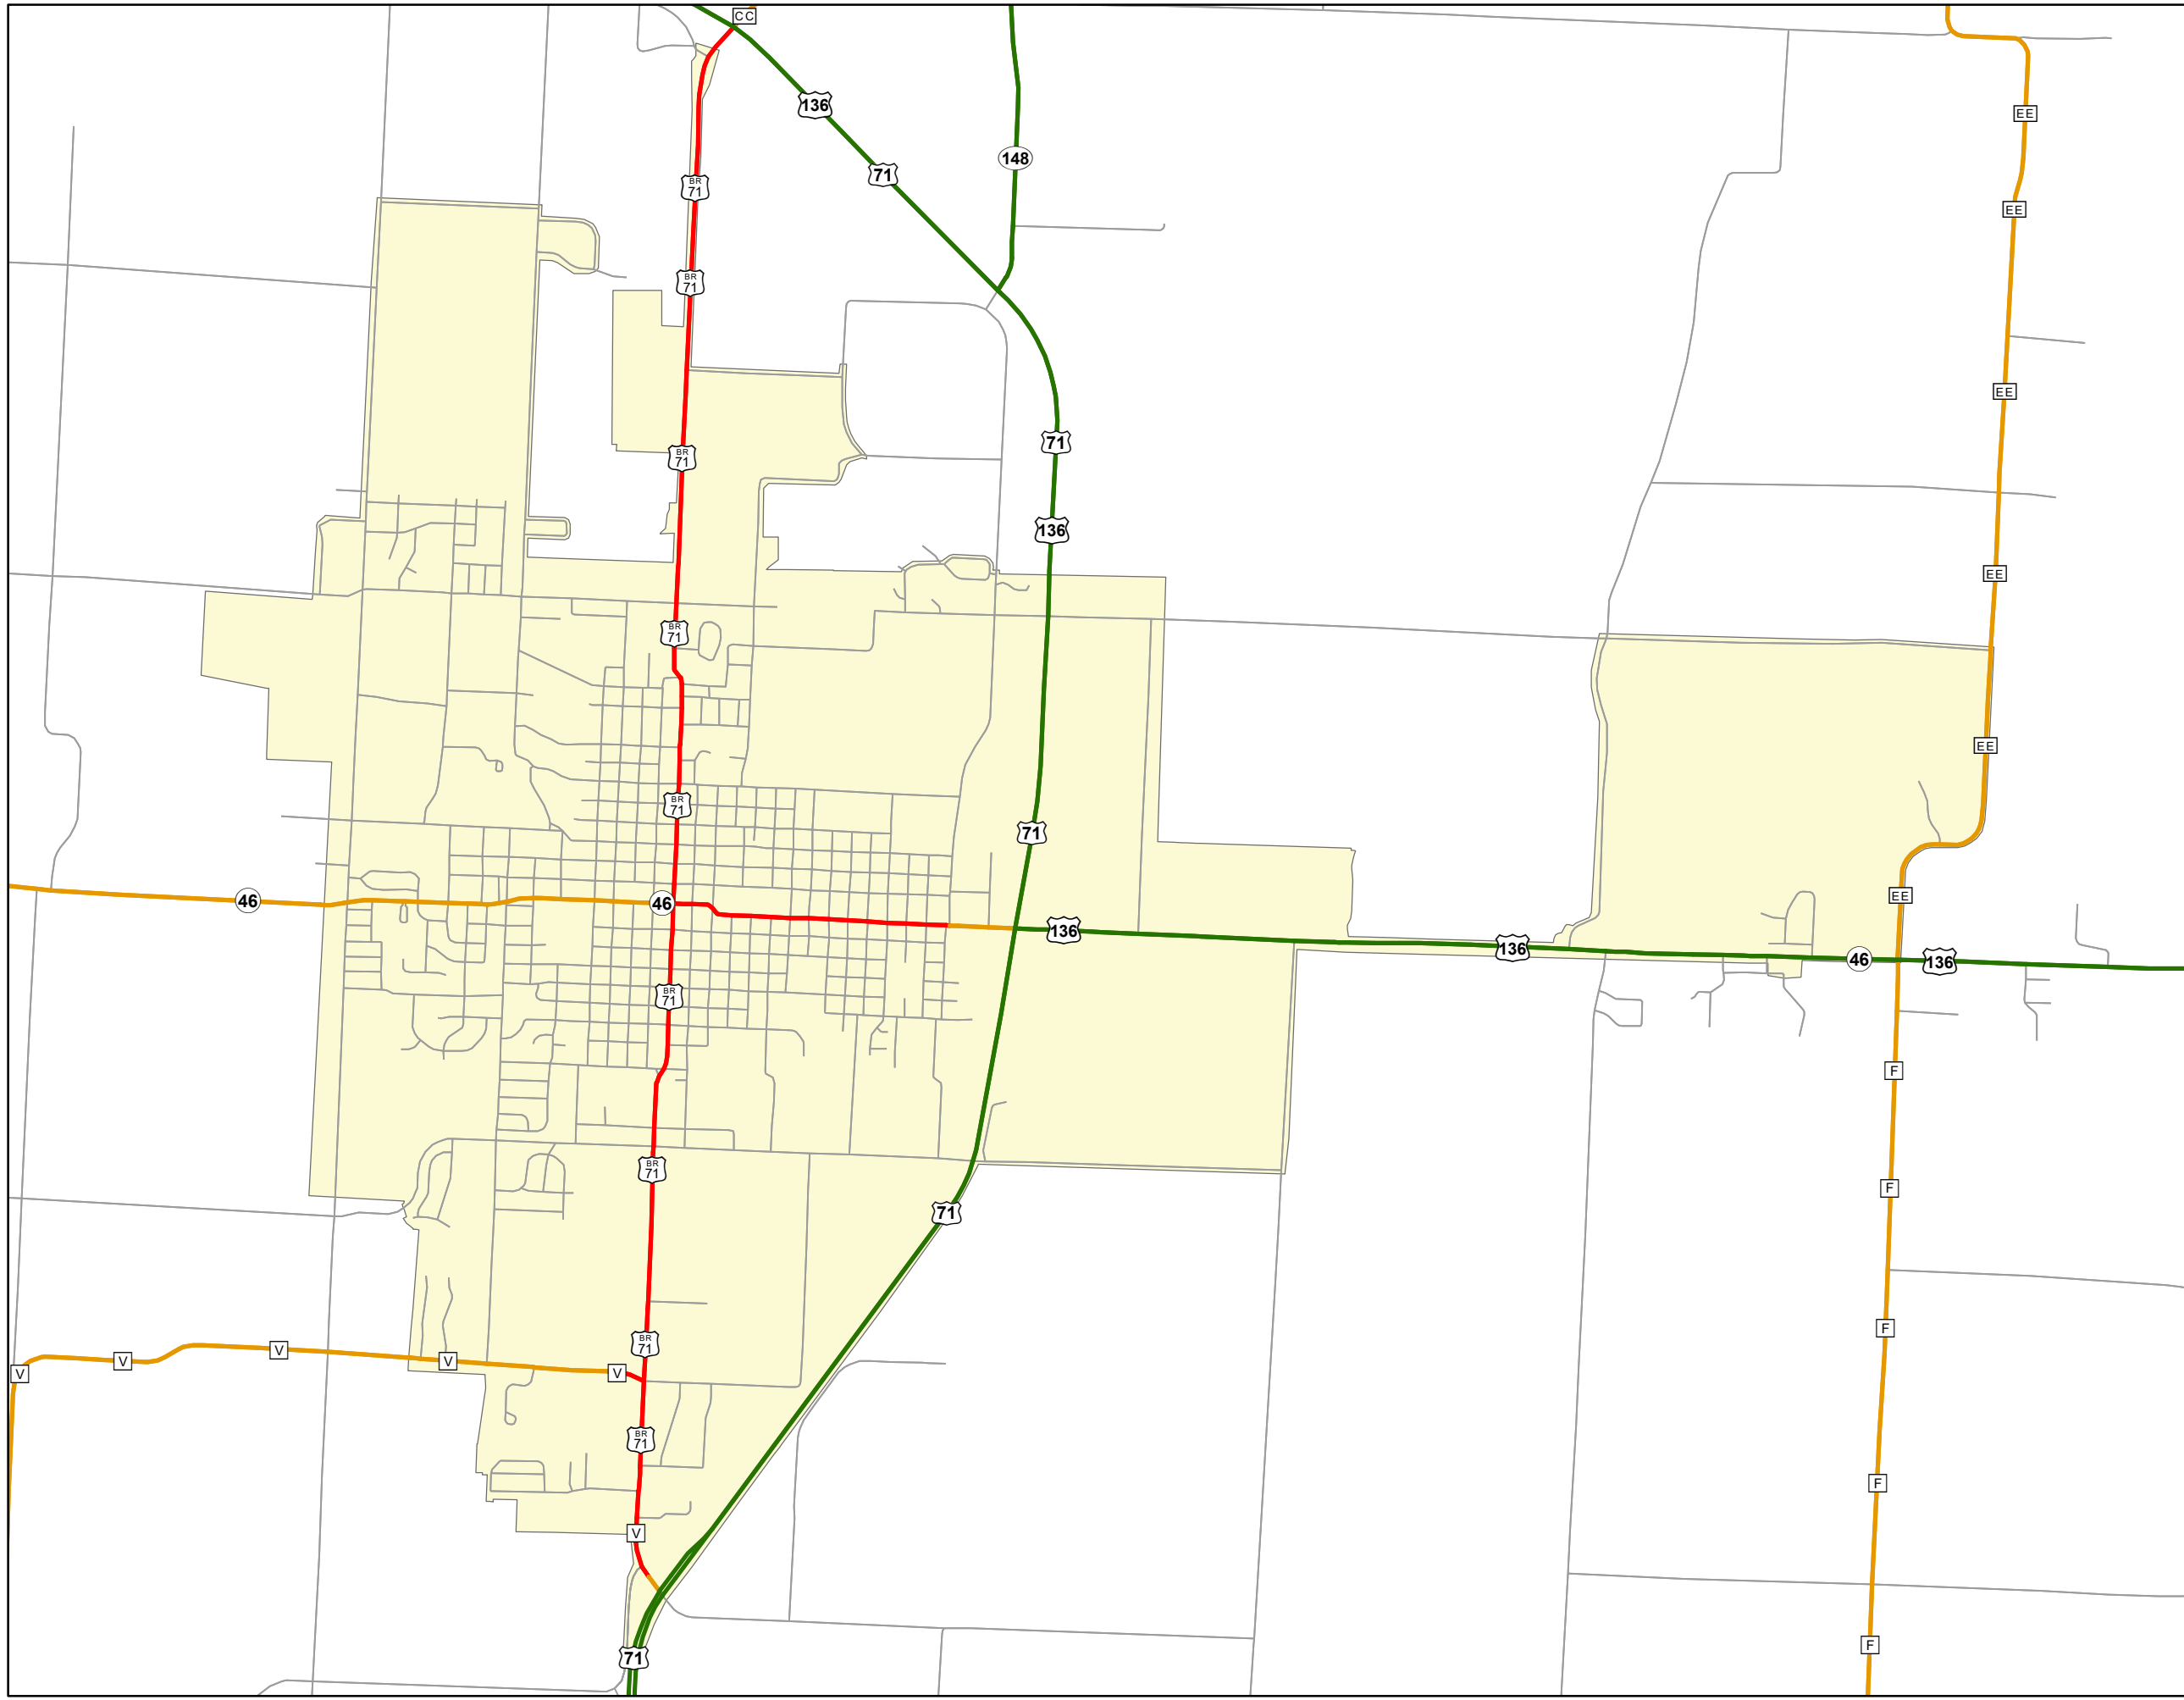

# State System Urban Area

## MARYVILLE MISSOURI

State System Class	Miles
Interstate	0
Primary	6.7
Supplementary	3.247
State Marked - NOS	
Other Roads	
Urban Area	

105 W. Capitol Ave.  
 Jefferson City, MO 65102  
 Phone (573) 526-5478  
 Fax (573) 526-8052  
 April 2022