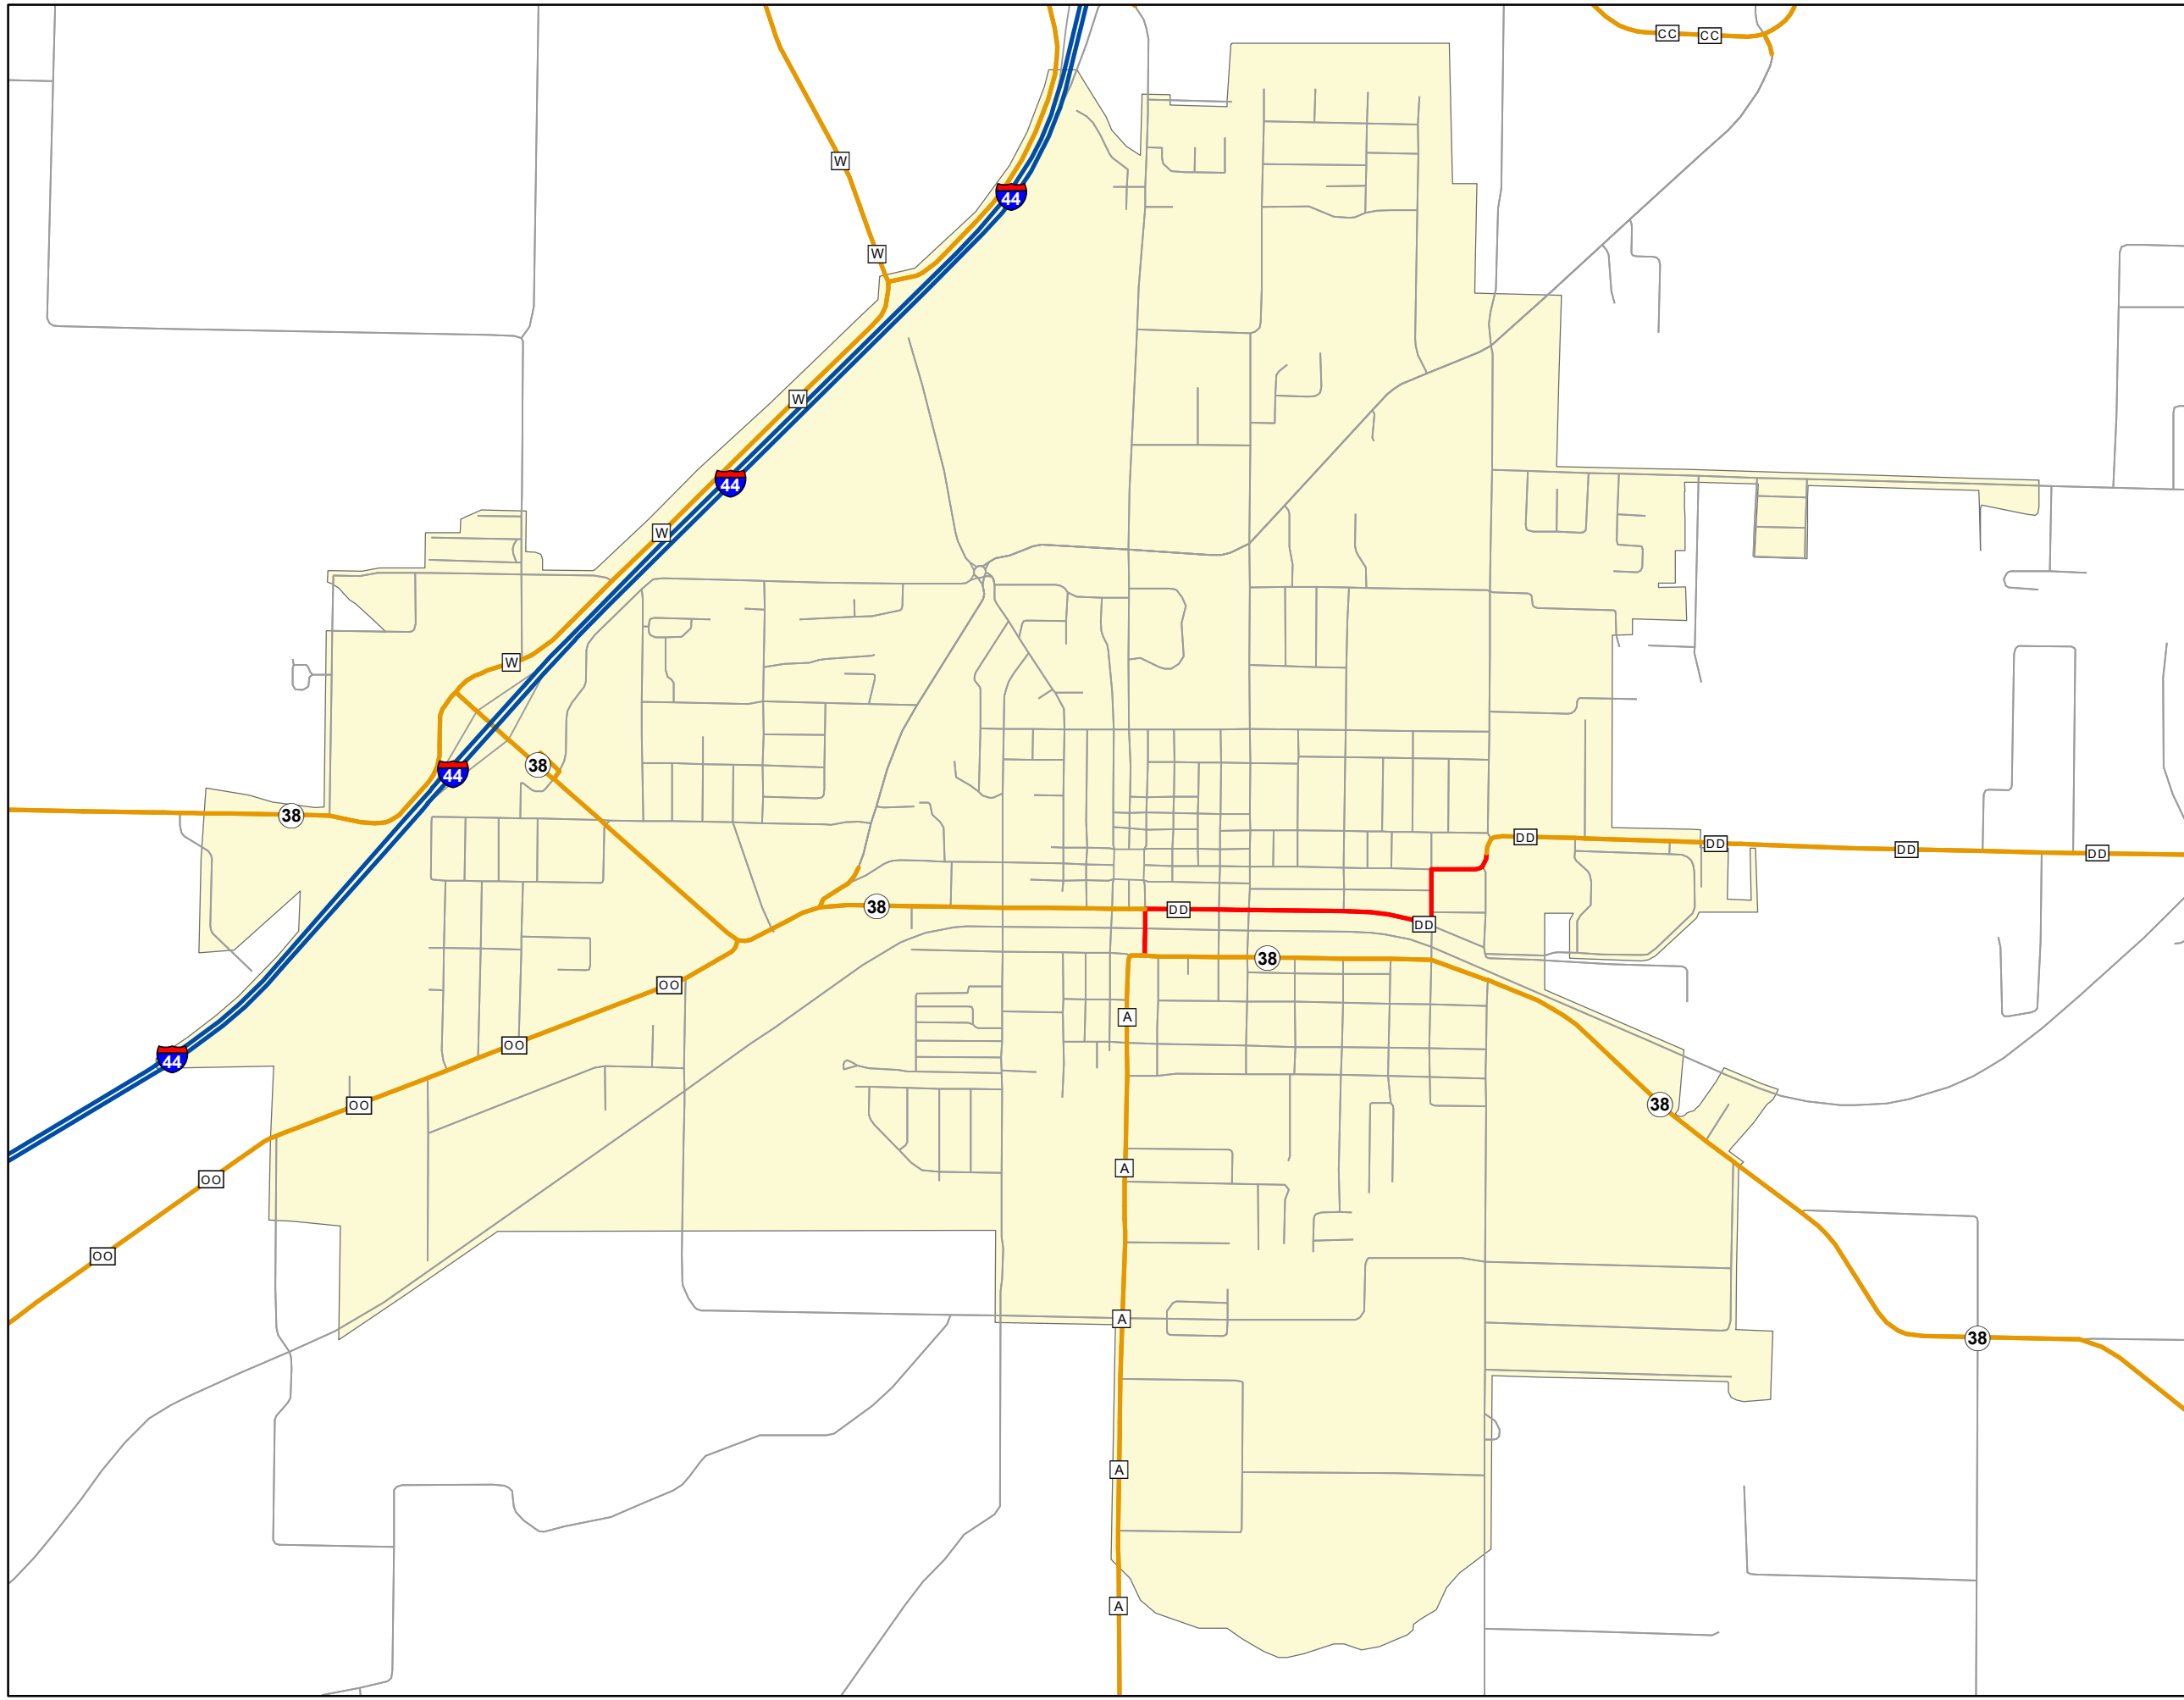

State System Urban Area

MARSHFIELD MISSOURI

State System Class	Miles
Interstate	2.795
Primary	0
Supplementary	8.524
State Marked - NOS	
Other Roads	
Urban Area	

105 W. Capitol Ave.
Jefferson City, MO 65102
Phone (573) 526-5478
Fax (573) 526-8052