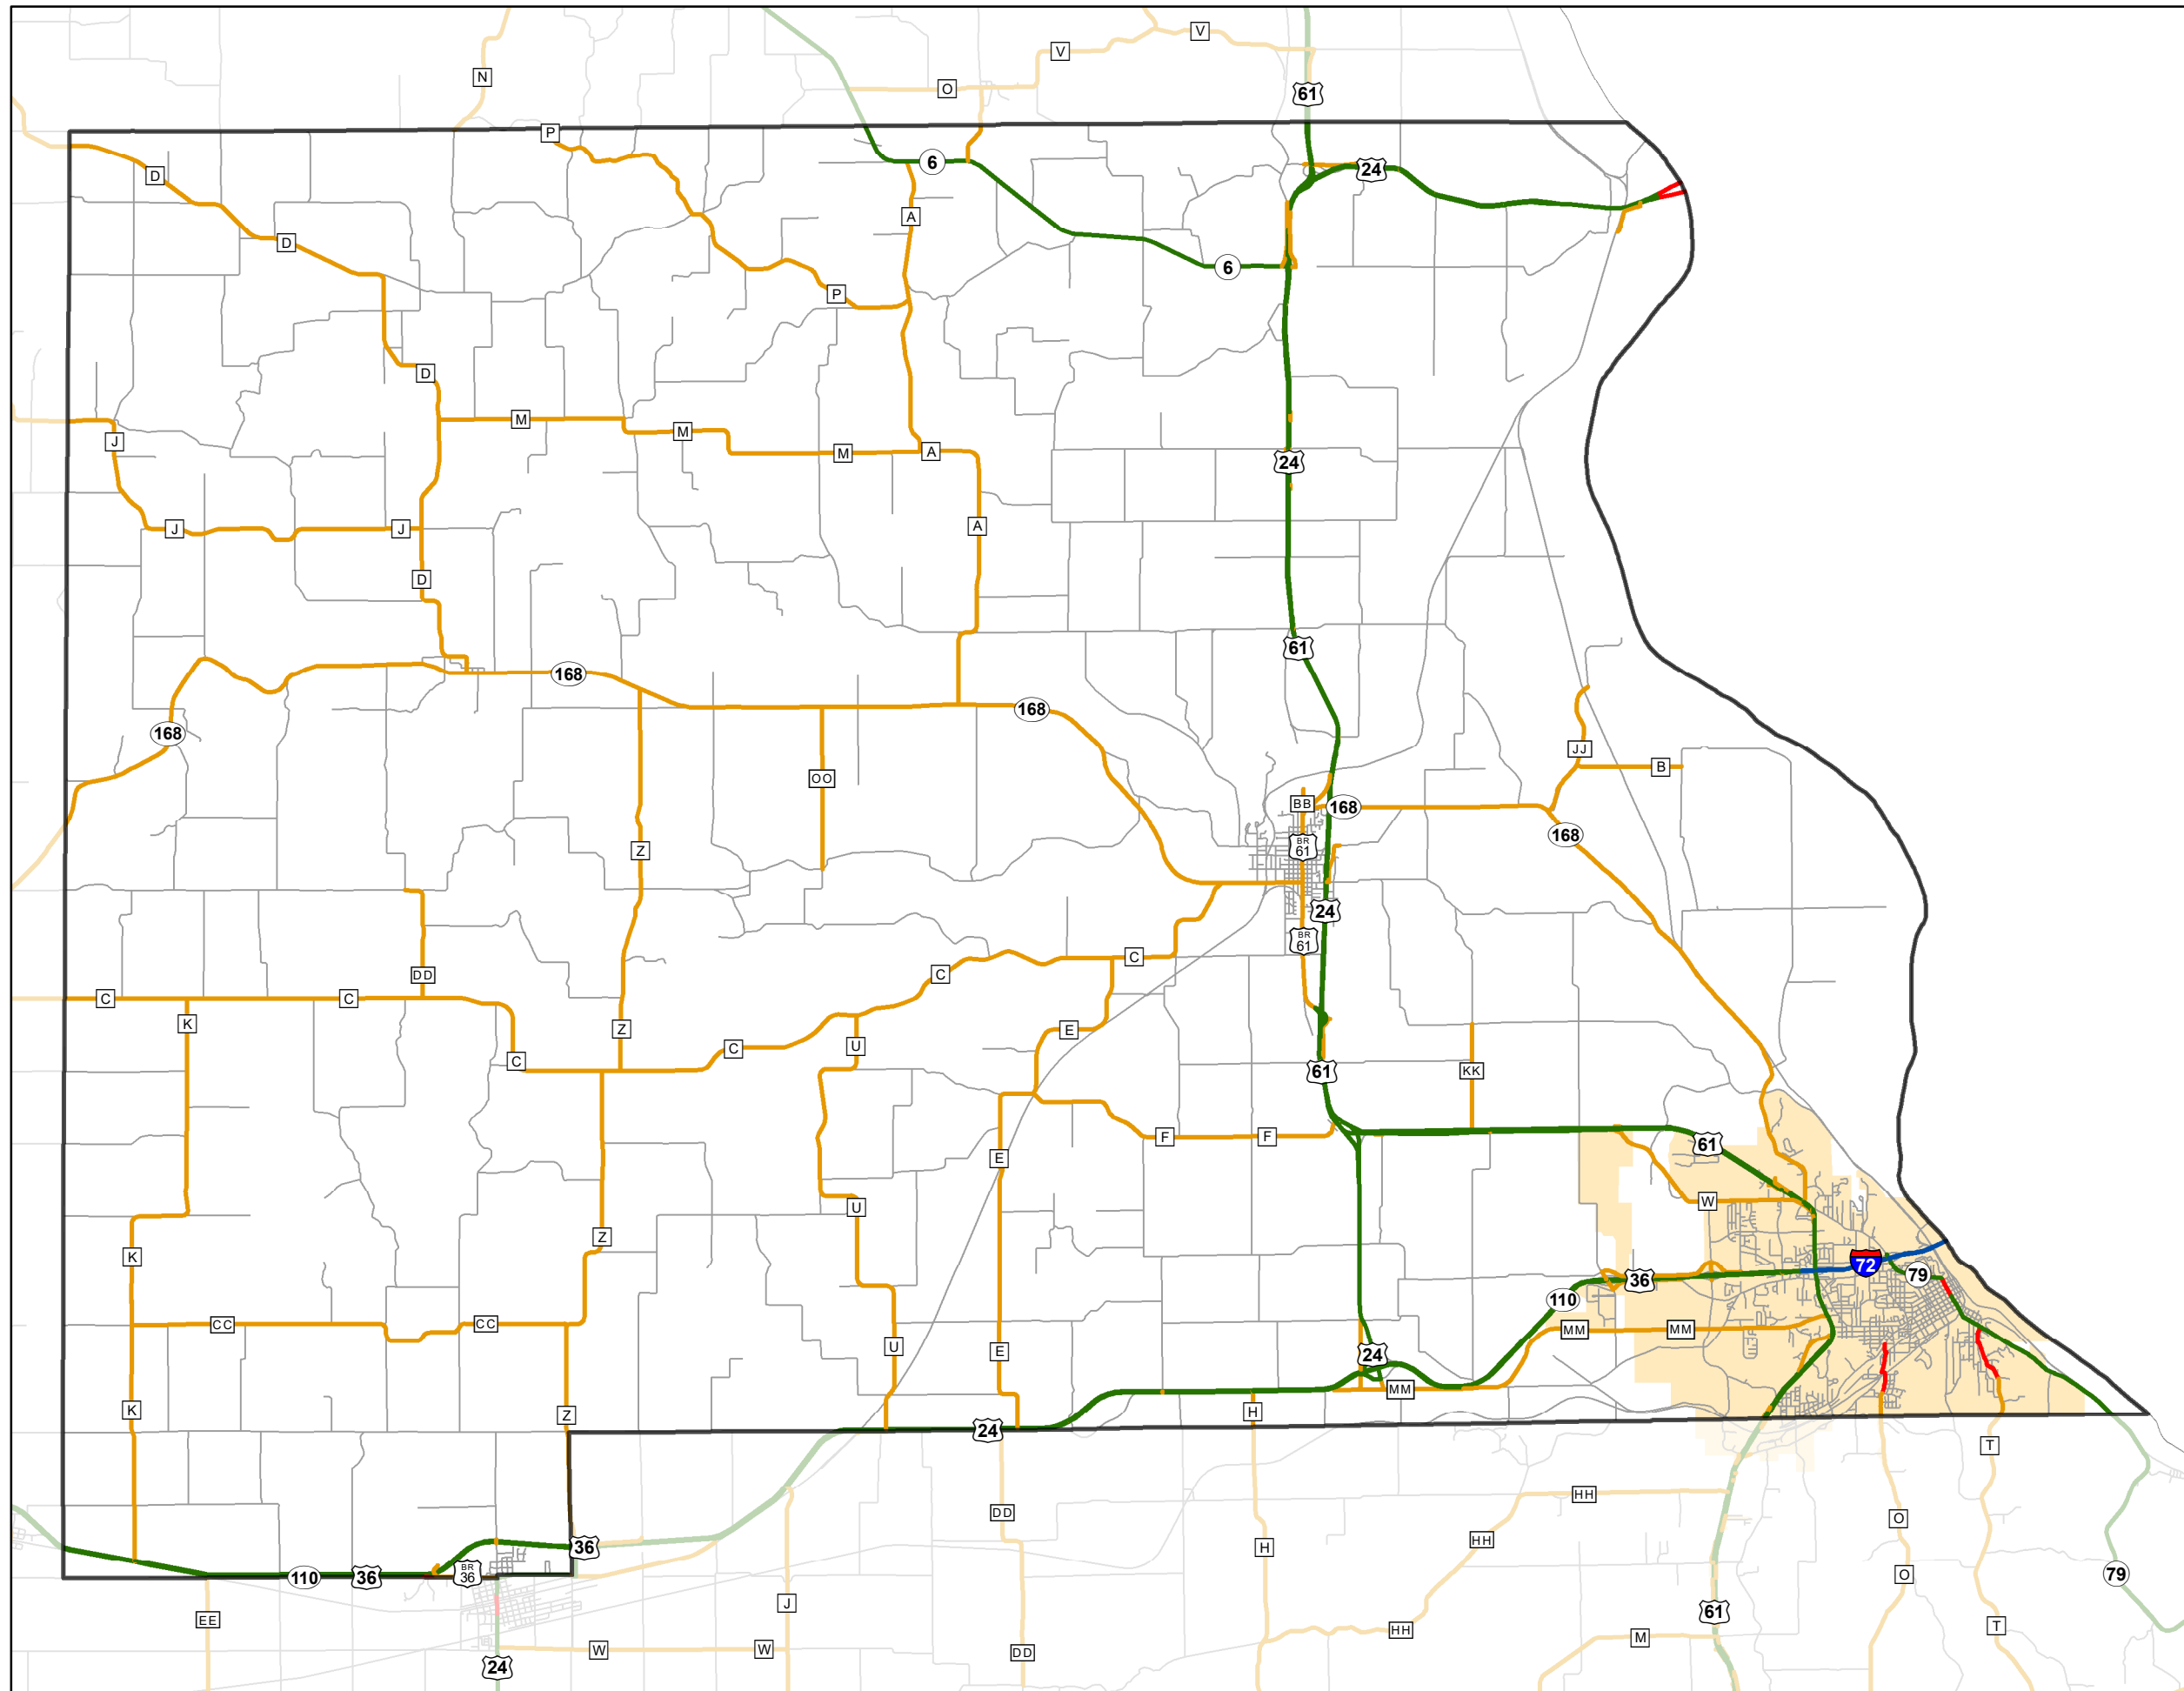

# State System Classification

## MARION COUNTY MISSOURI

State System Class	Miles
Interstate	2.056
Primary	65.413
Supplementary	172.298
State Marked - NOS	
Other Roads	
Urban Area	

105 W. Capitol Ave.  
 Jefferson City, MO 65102  
 Phone (573) 526-5478  
 Fax (573) 526-8052