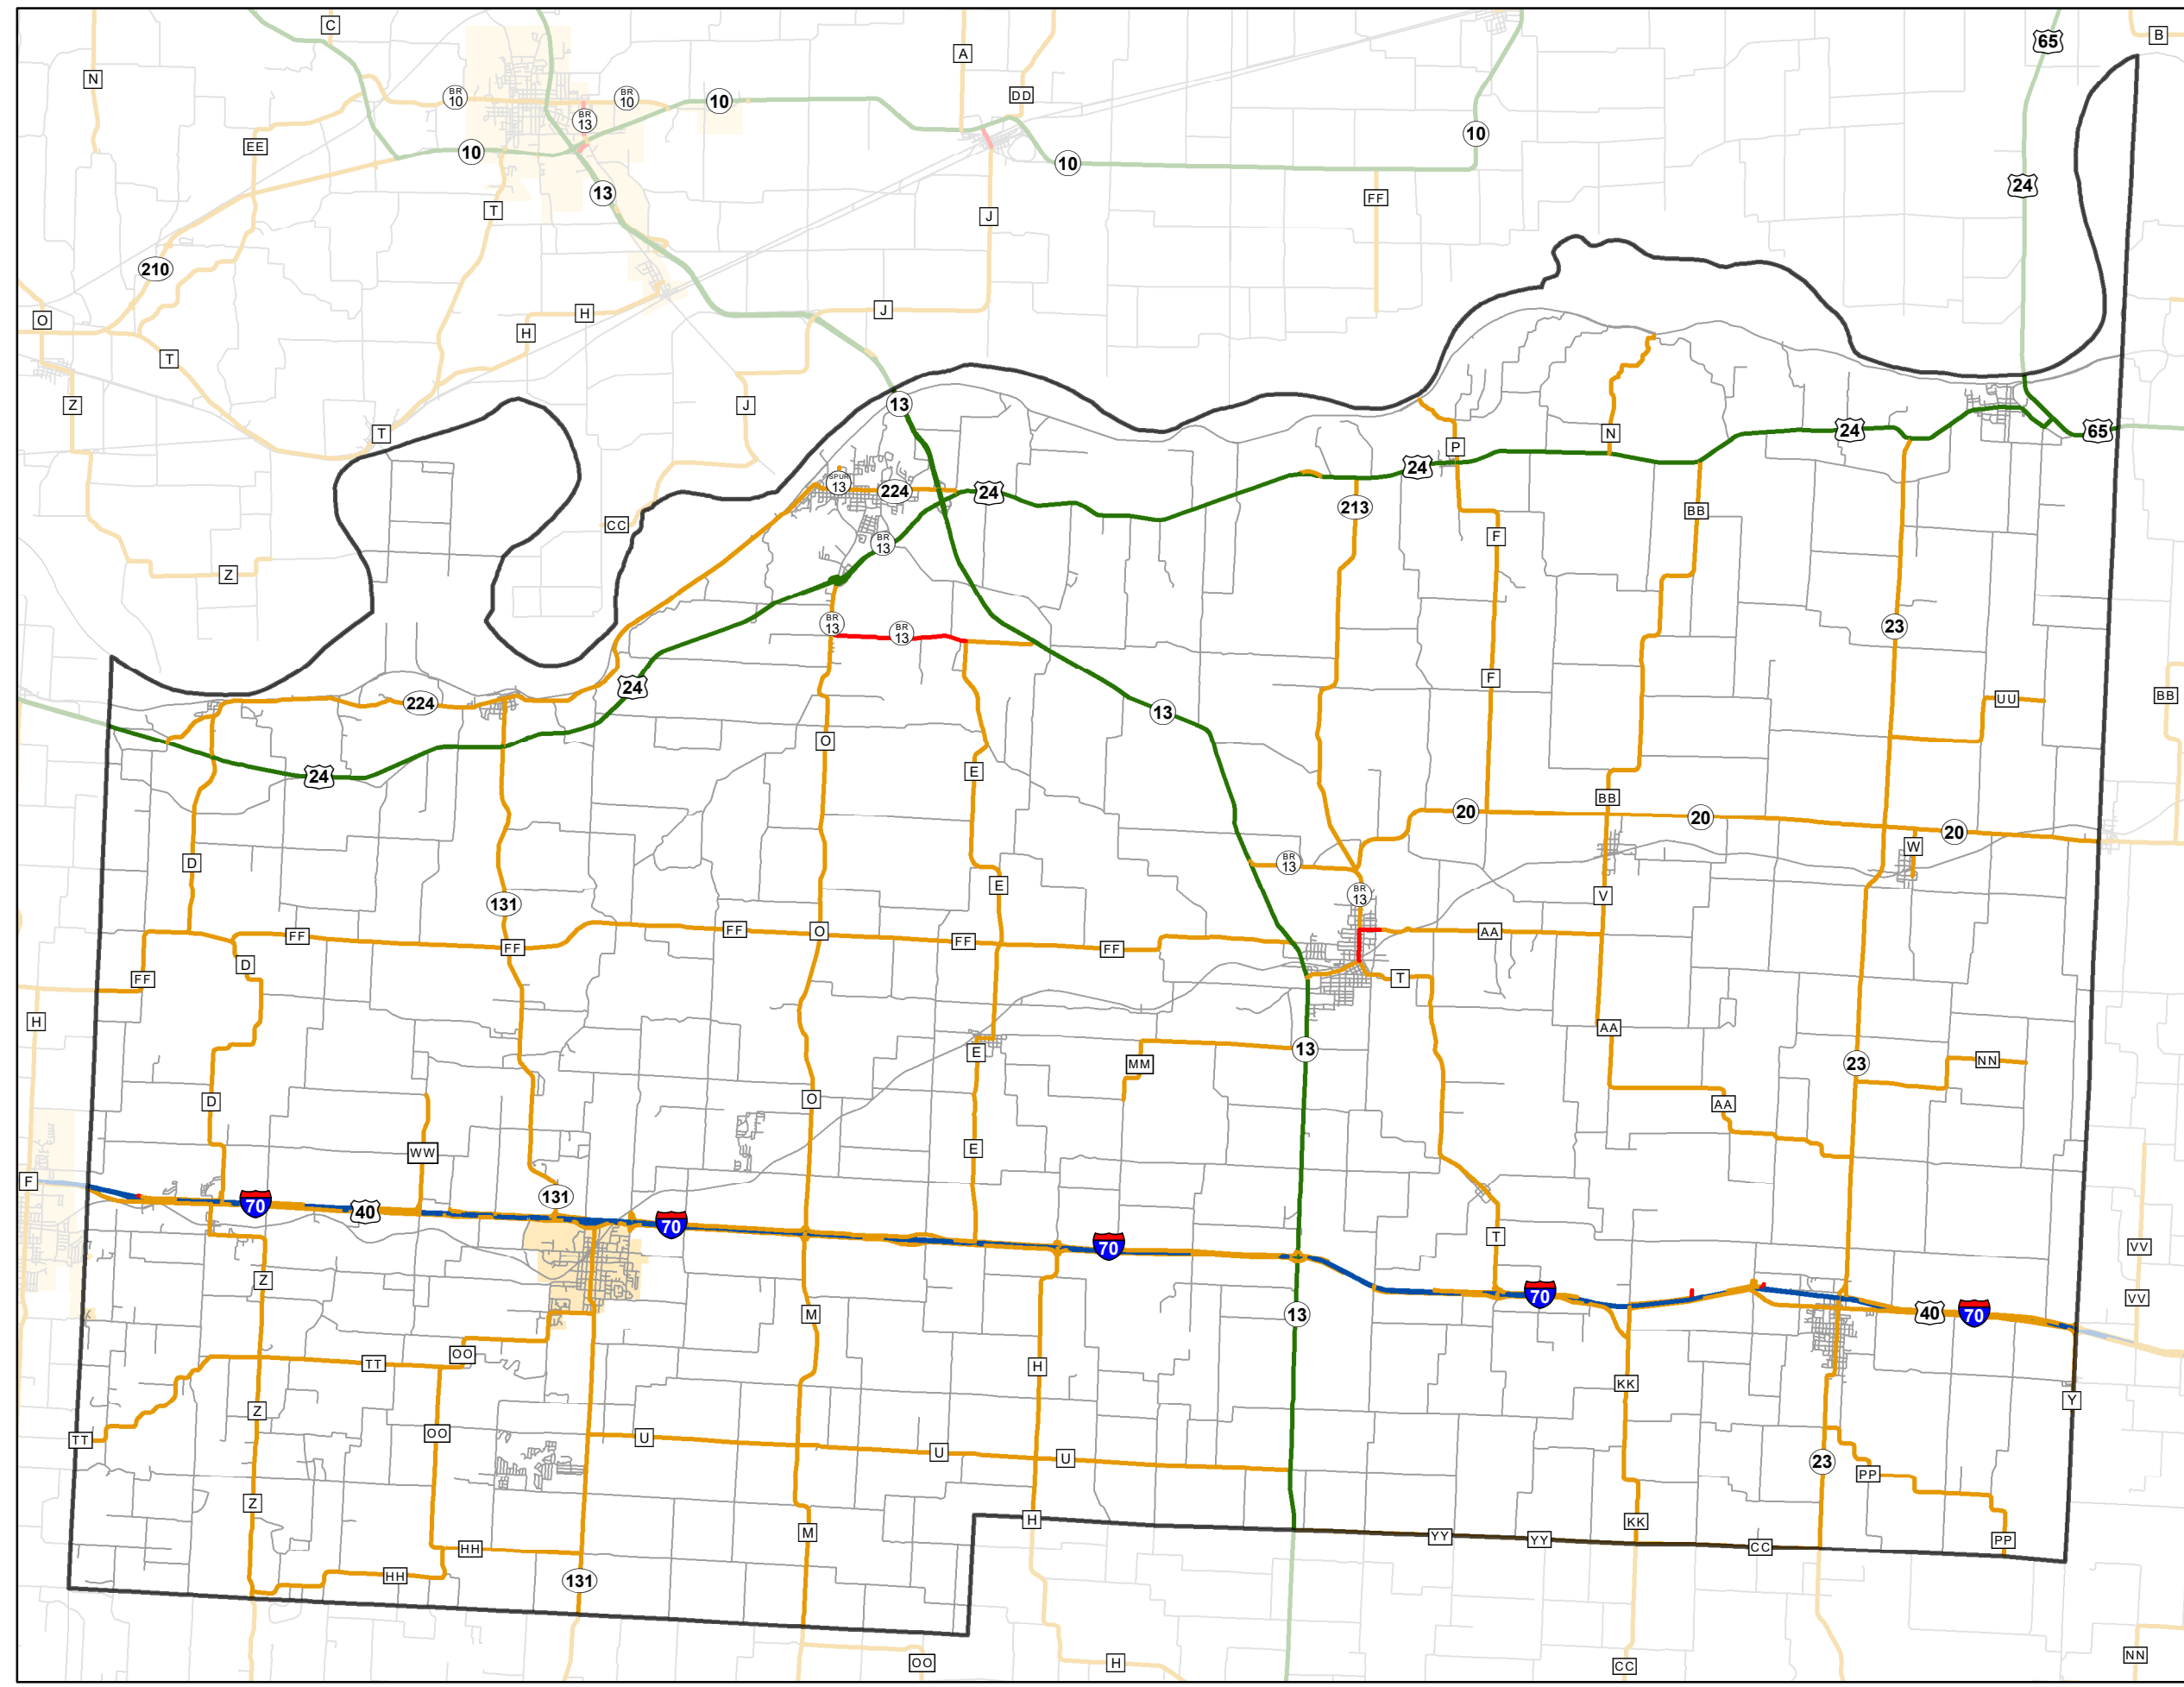

State System Classification

LAFAYETTE COUNTY MISSOURI

State System Class	Miles
Interstate	33.402
Primary	59.237
Supplementary	299.527
State Marked - NOS	
Other Roads	
Urban Area	

105 W. Capitol Ave.
Jefferson City, MO 65102
Phone (573) 526-5478
Fax (573) 526-8052

April 2022