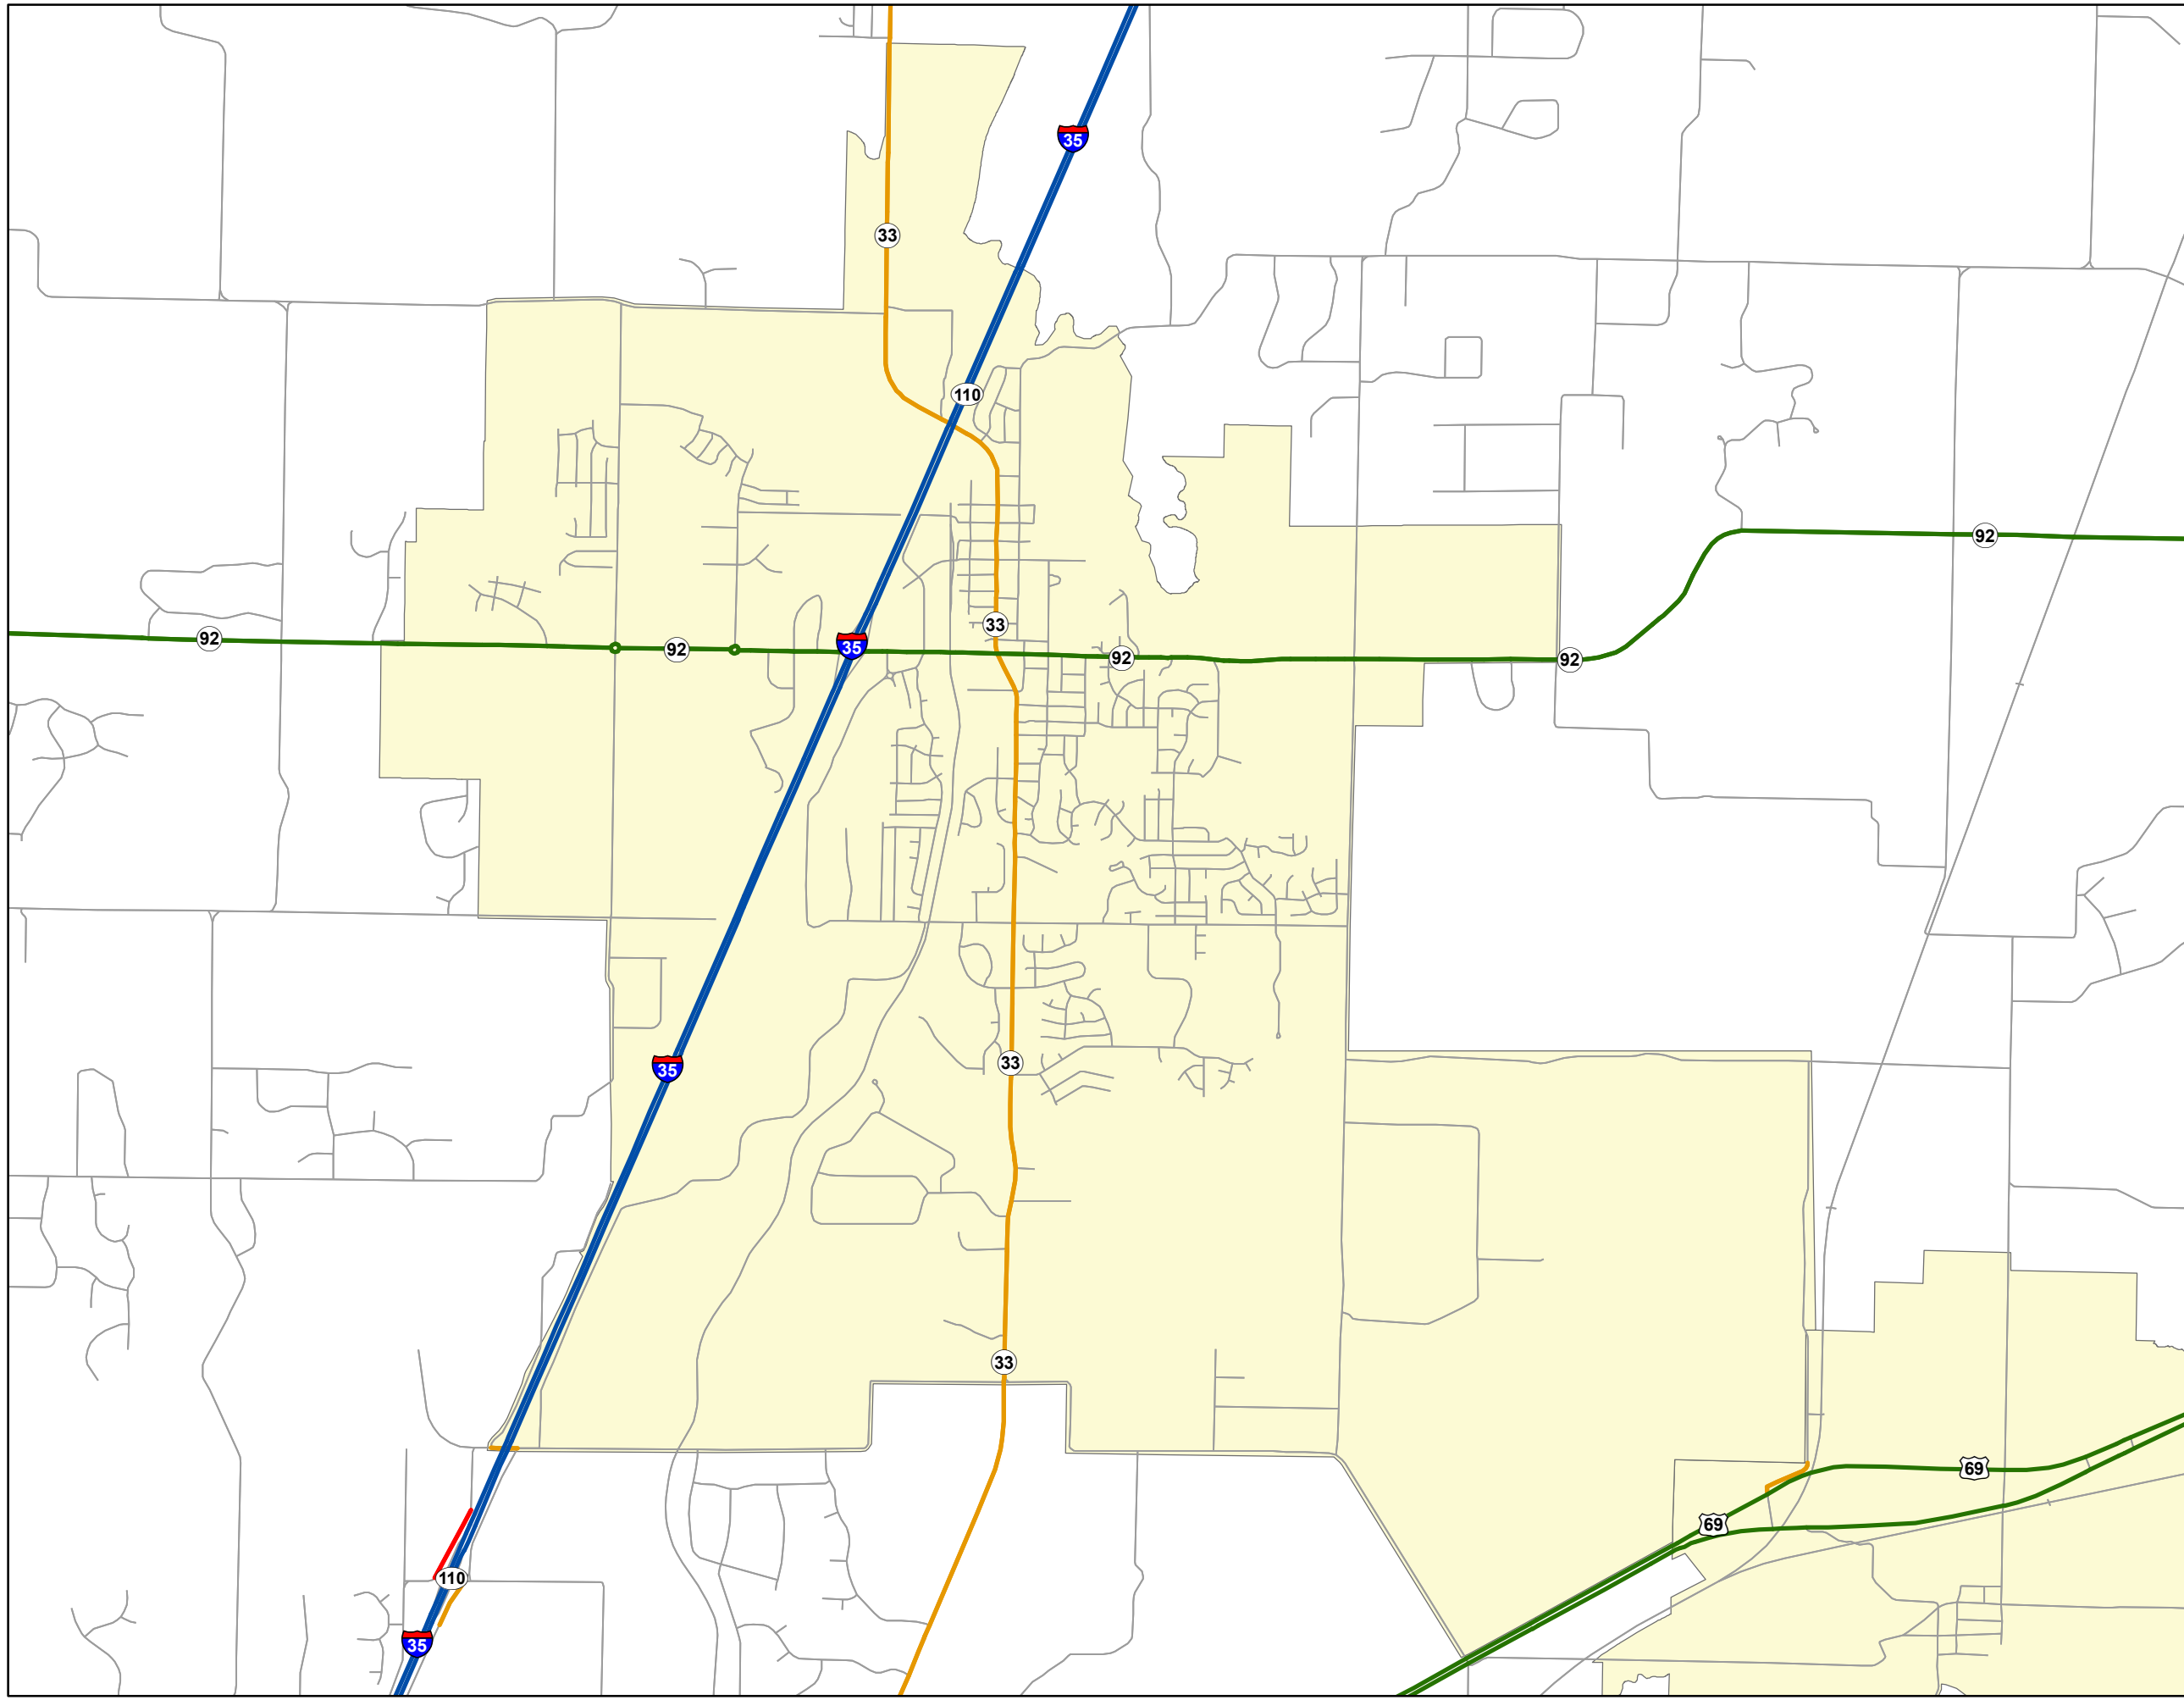

State System Urban Area

**KEARNEY
MISSOURI**

State System Class	Miles
Interstate	4.827
Primary	4.446
Supplementary	5.348
State Marked - NOS	
Other Roads	
Urban Area	

105 W. Capitol Ave.
Jefferson City, MO 65102
Phone (573) 526-5478
Fax (573) 526-8052