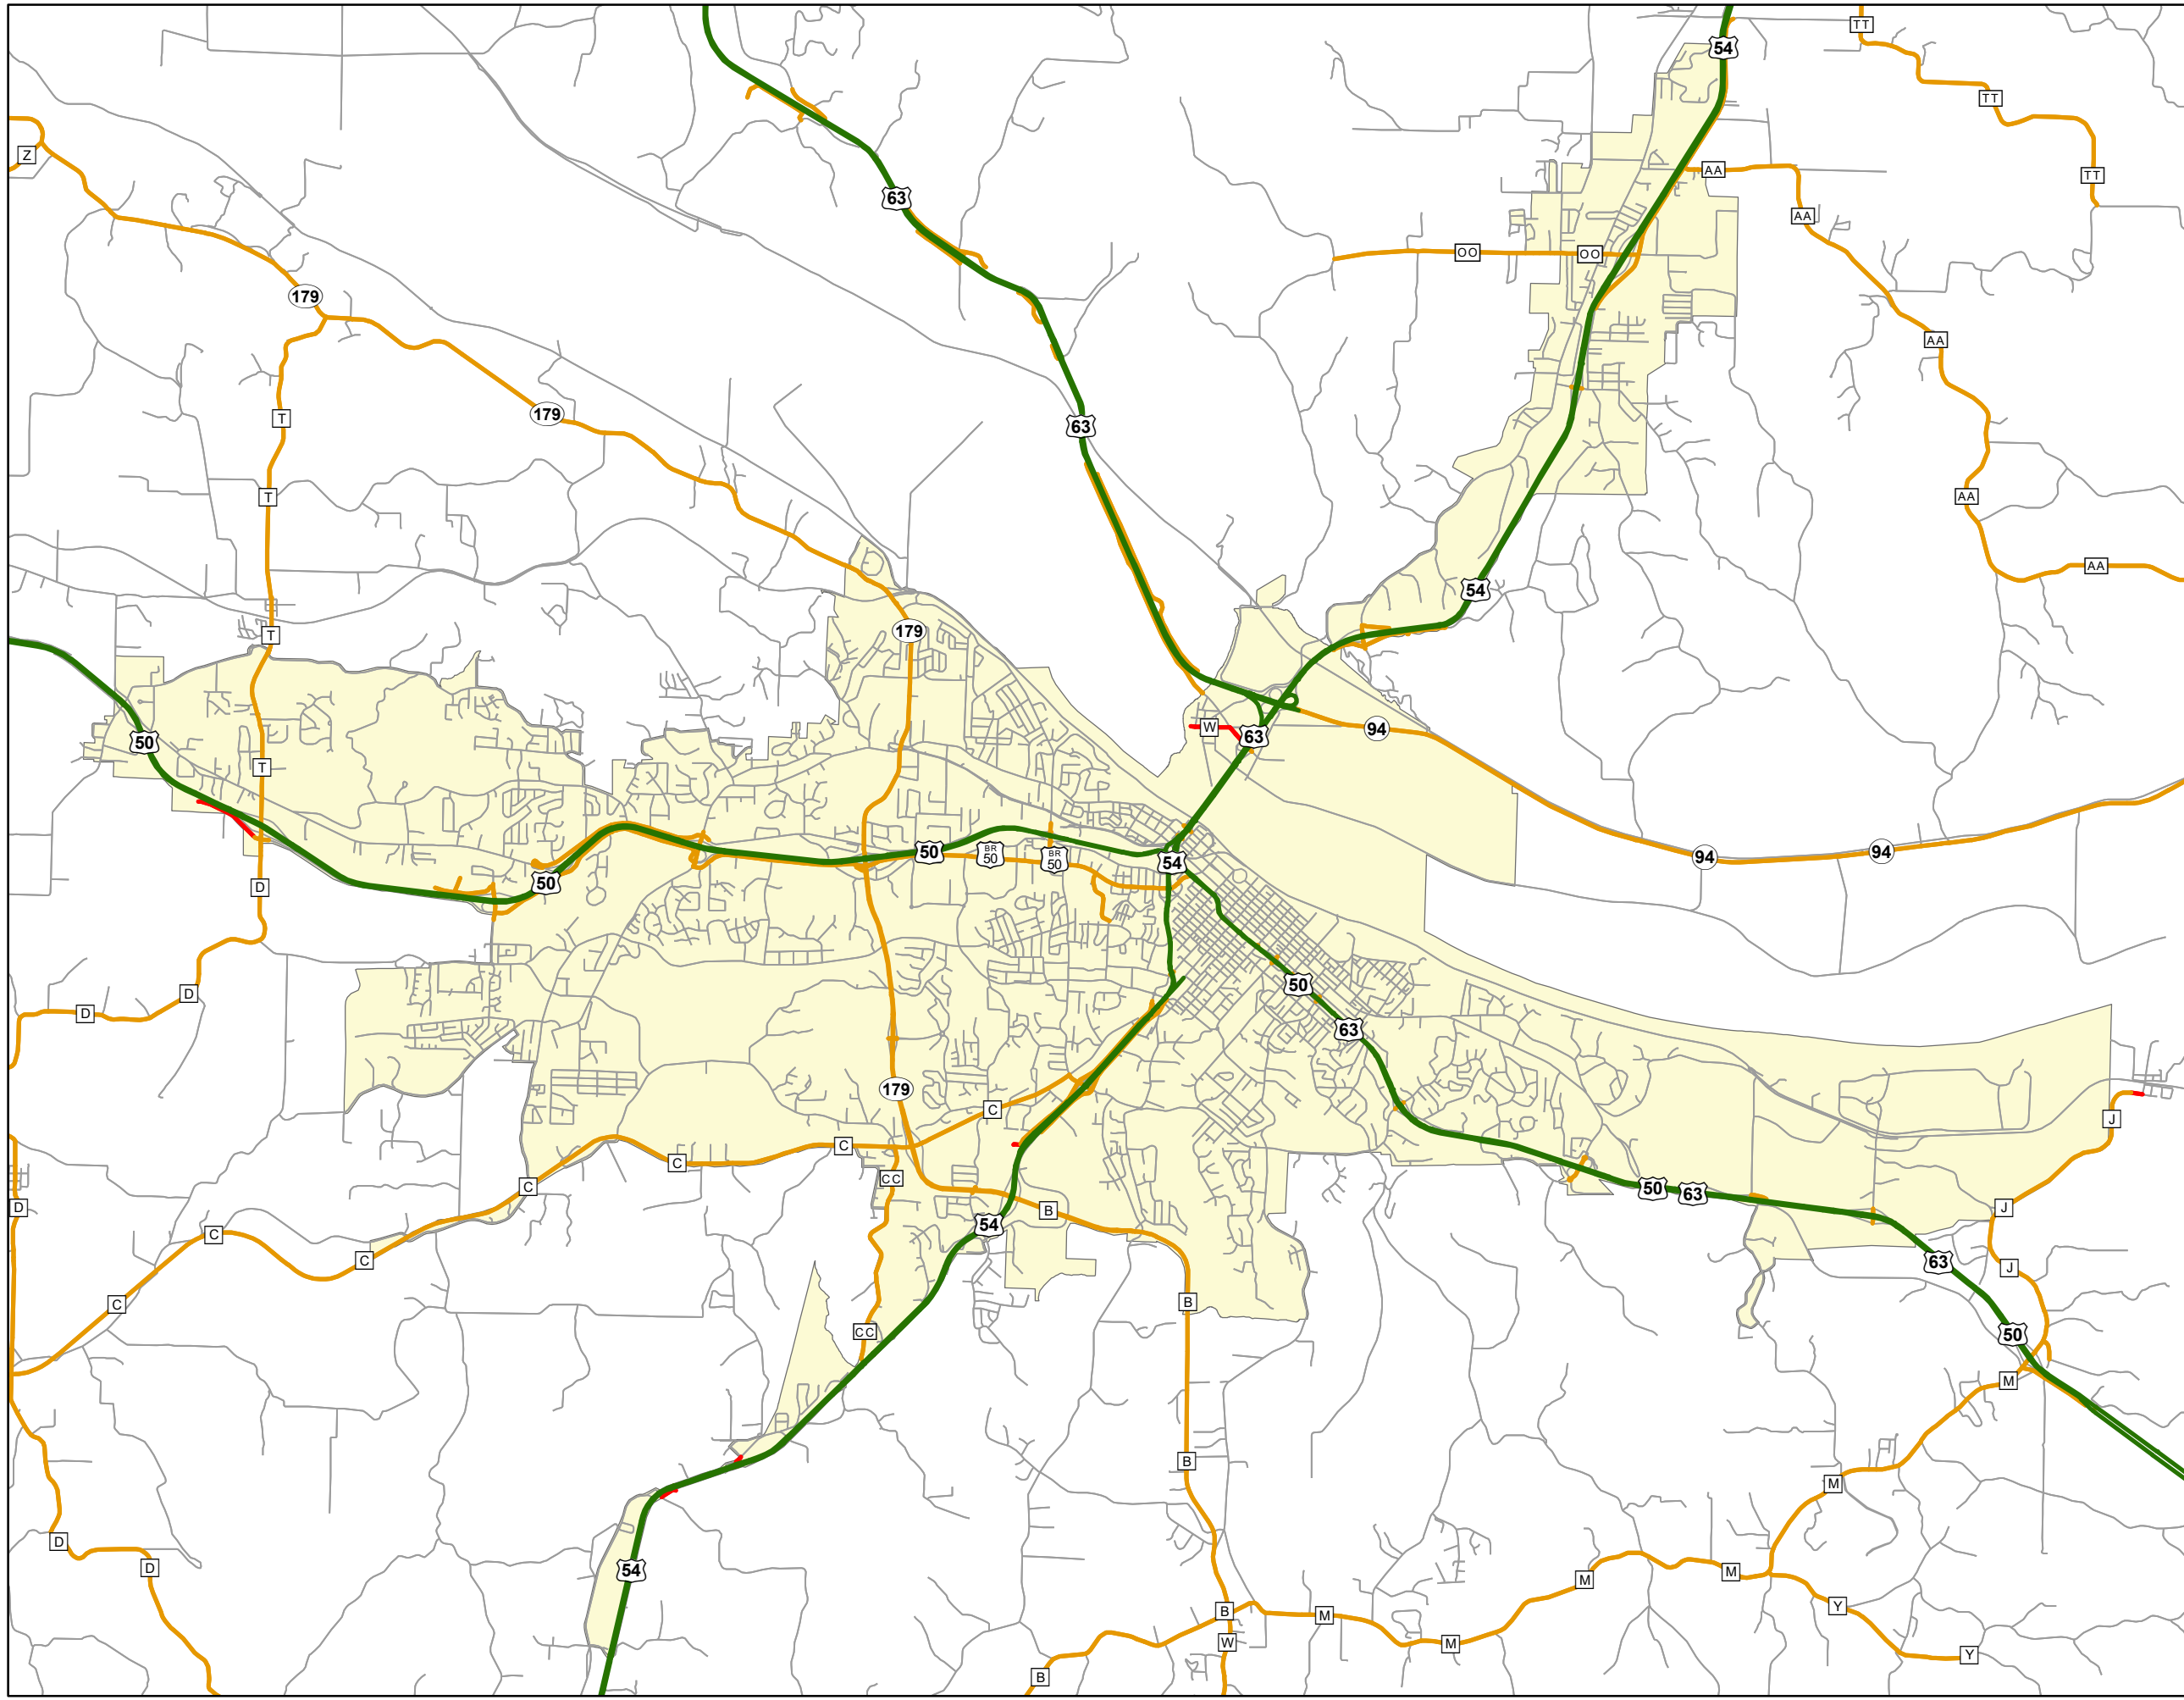

# State System Urban Area

## JEFFERSON CITY MISSOURI

State System Class	Miles
Interstate	0
Primary	36.565
Supplementary	42.314
State Marked - NOS	
Other Roads	
Urban Area	

105 W. Capitol Ave.  
Jefferson City, MO 65102  
Phone (573) 526-5478  
Fax (573) 526-8052