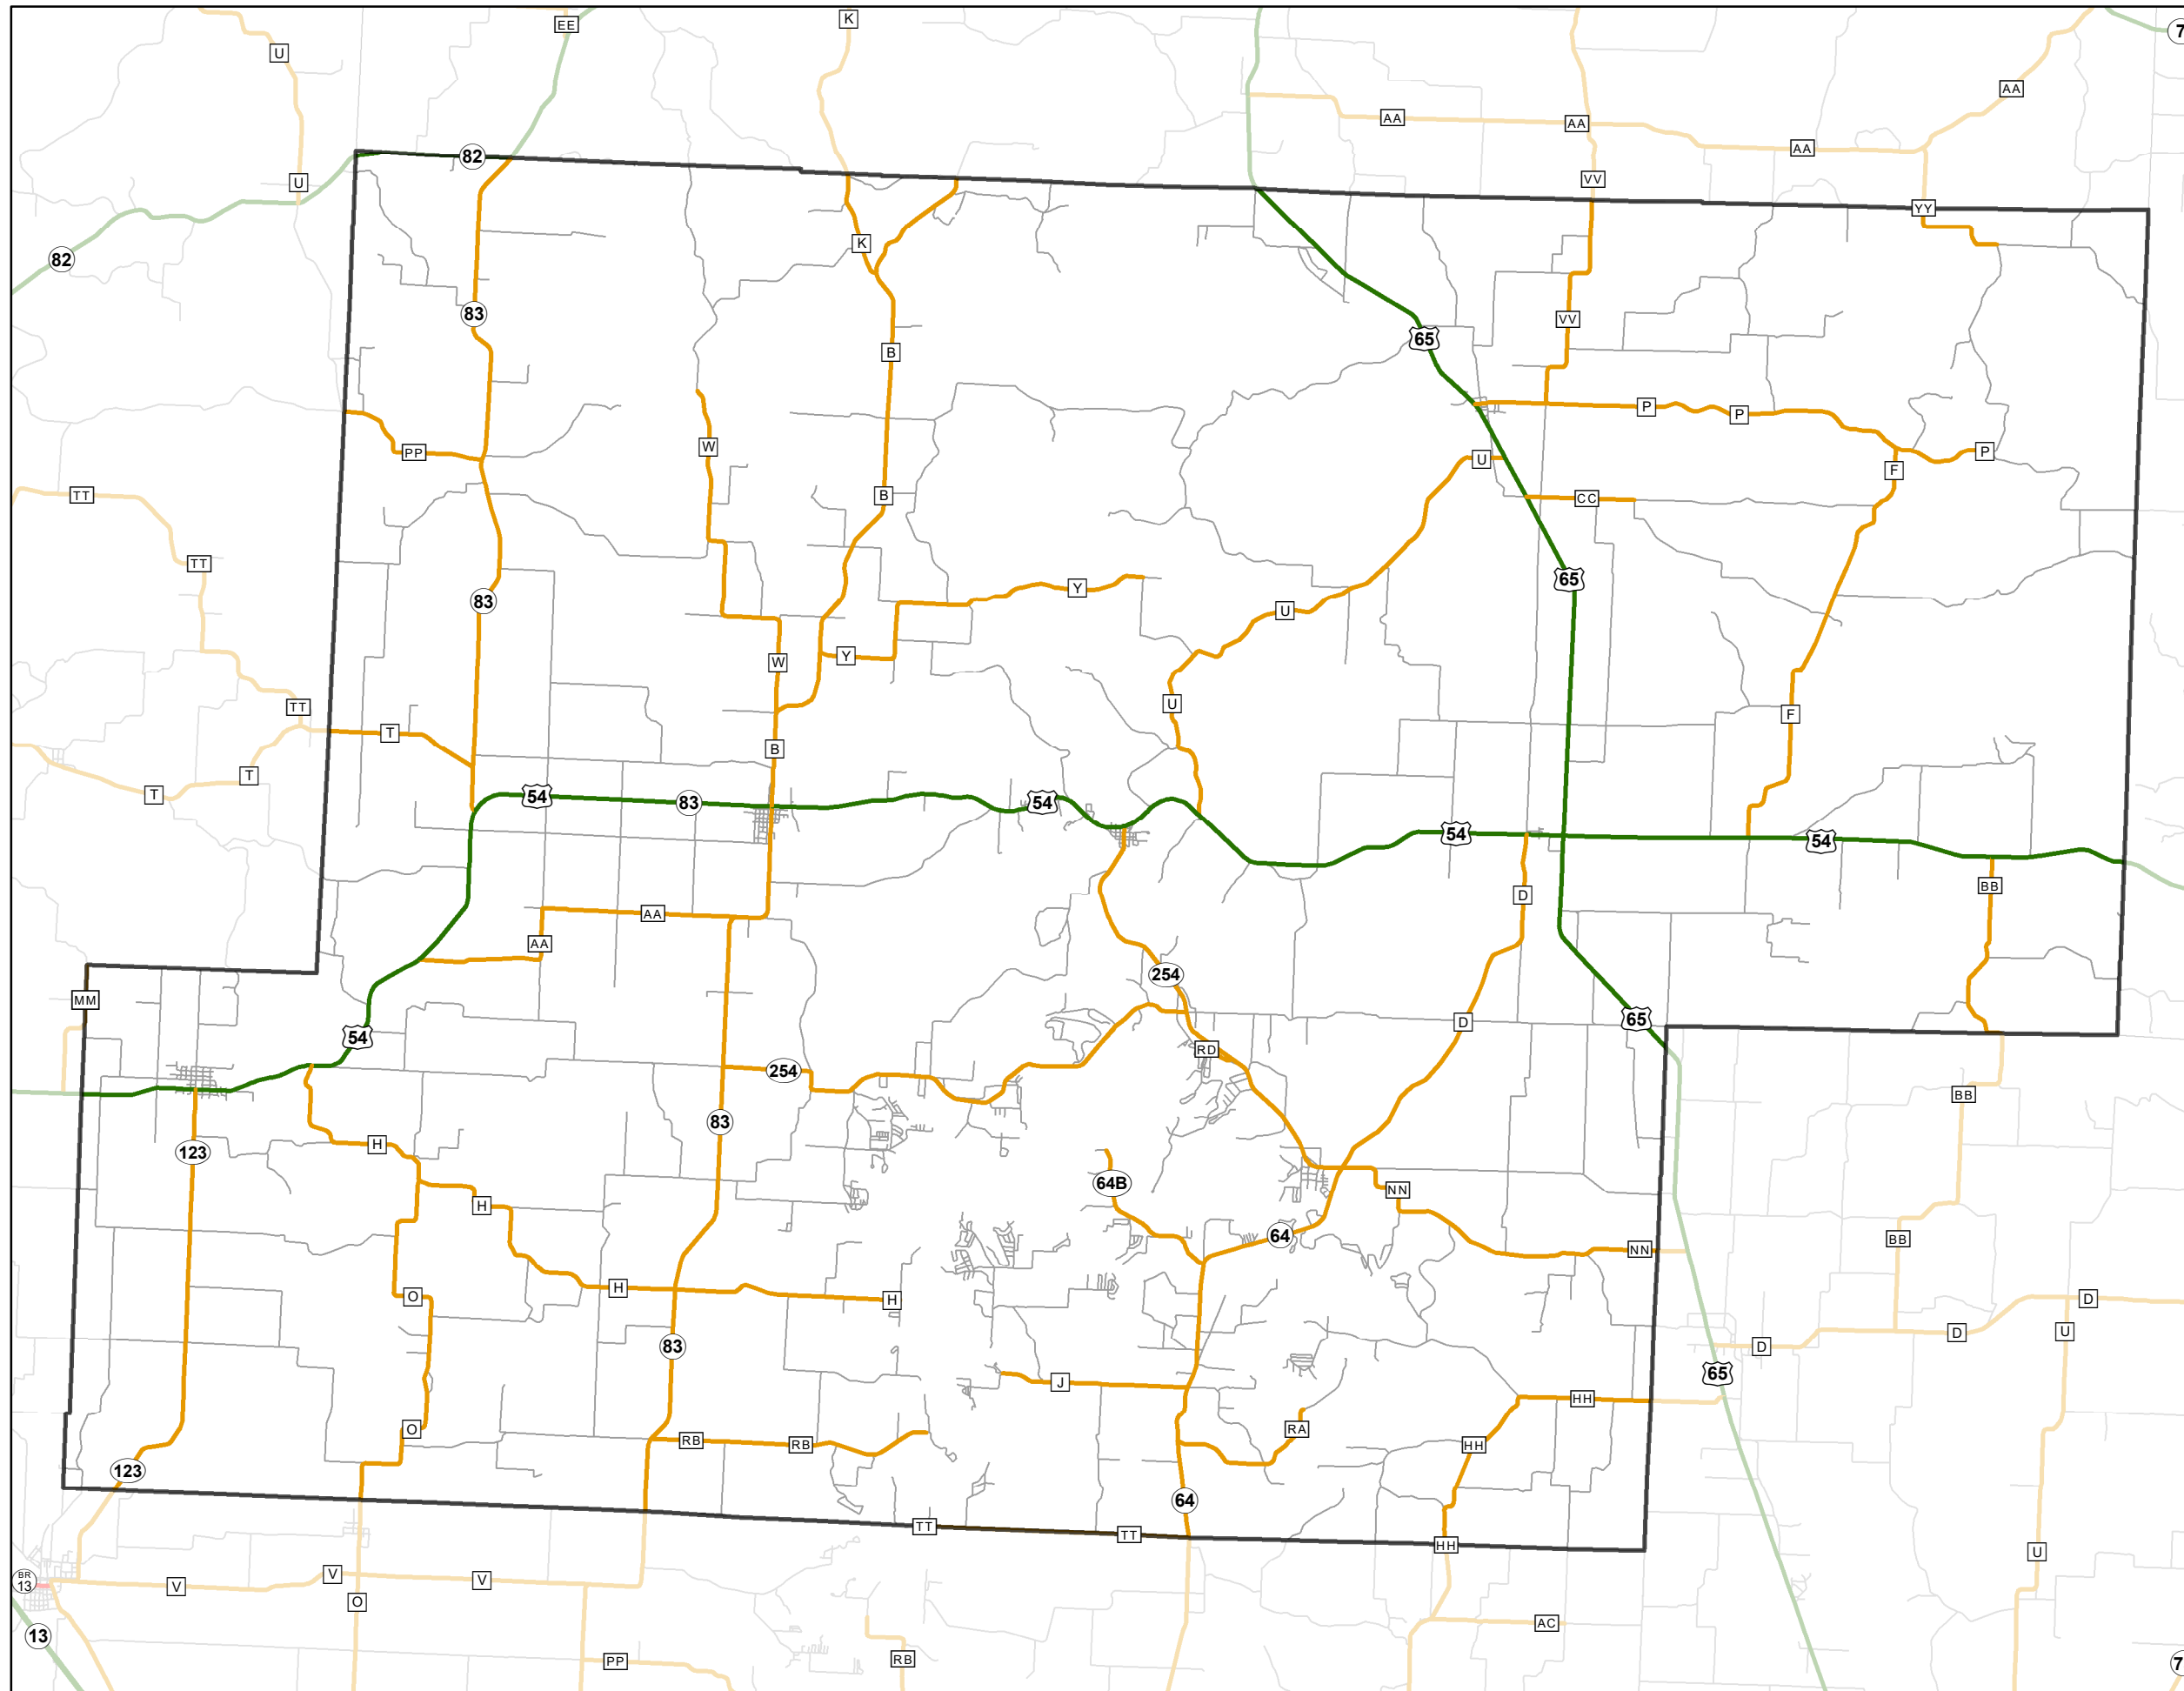

# State System Classification

## HICKORY COUNTY

### MISSOURI

State System Class	Miles
Interstate	0
Primary	45.542
Supplementary	147.548
State Marked - NOS	
Other Roads	
Urban Area	

105 W. Capitol Ave.  
 Jefferson City, MO 65102  
 Phone (573) 526-5478  
 Fax (573) 526-8052