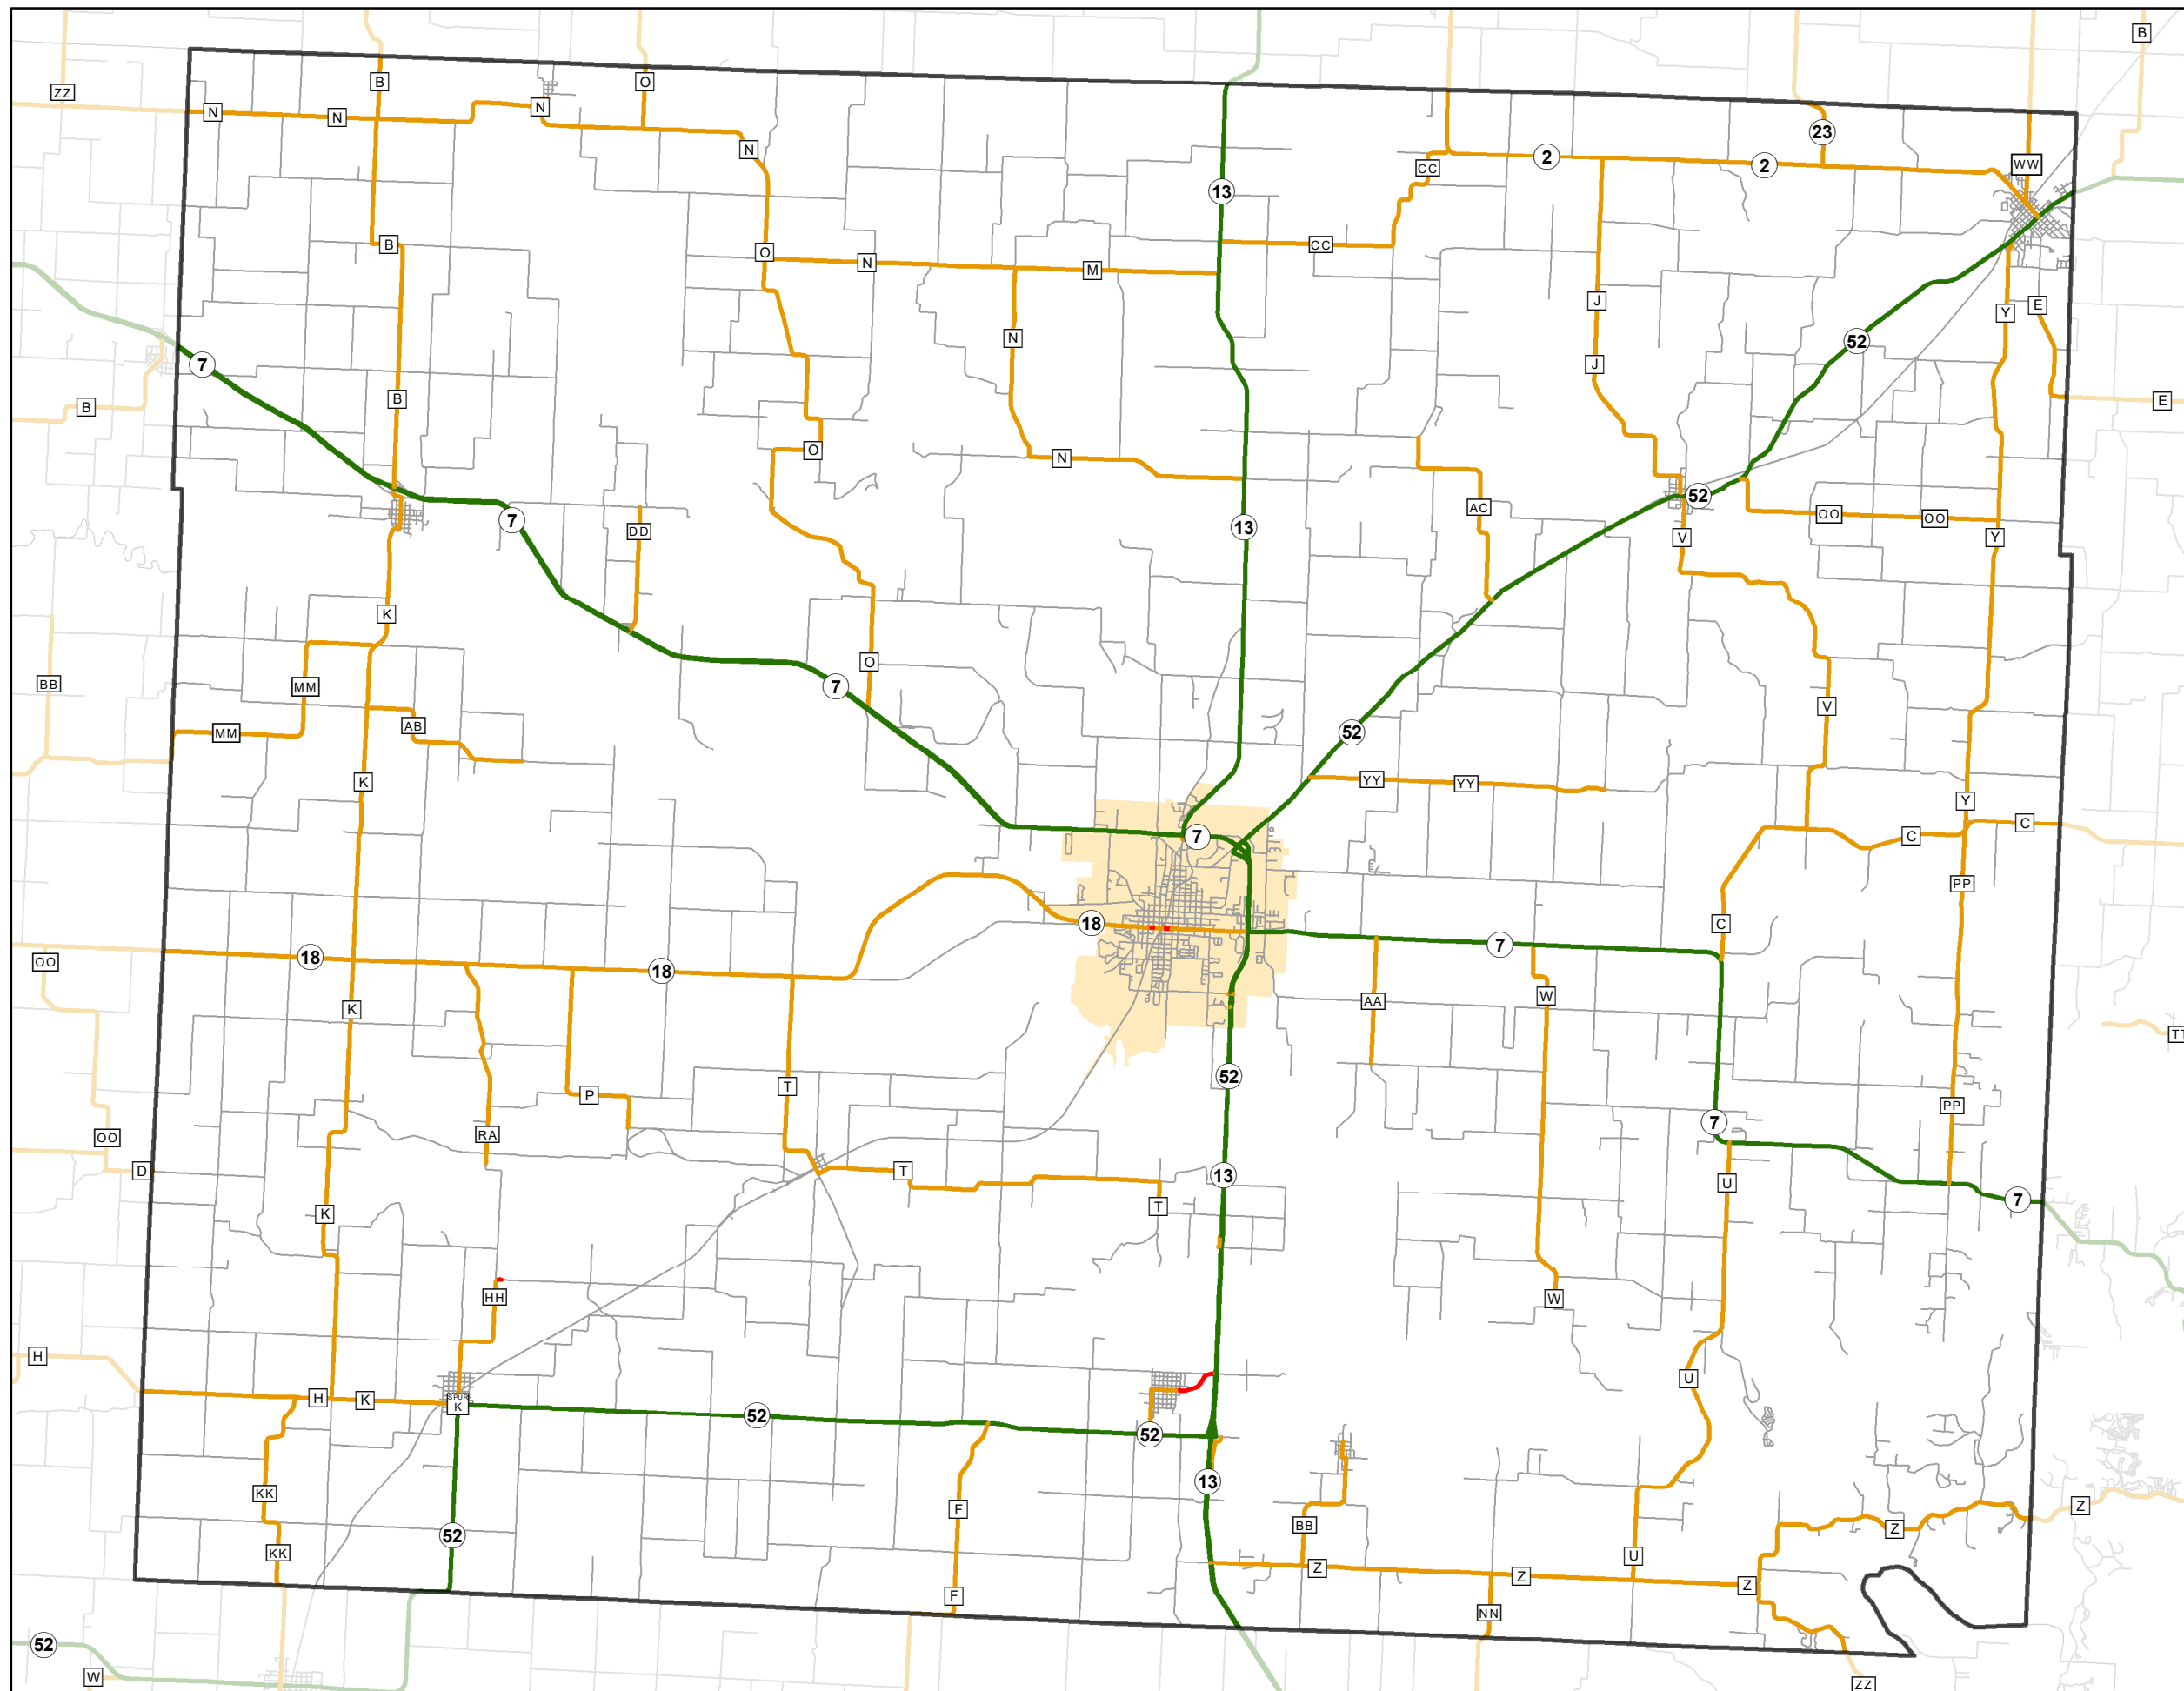

State System Classification

HENRY COUNTY MISSOURI

State System Class	Miles
Interstate	0
Primary	93.59
Supplementary	224.687
State Marked - NOS	
Other Roads	
Urban Area	

105 W. Capitol Ave.
Jefferson City, MO 65102
Phone (573) 526-5478
Fax (573) 526-8052

April 2022