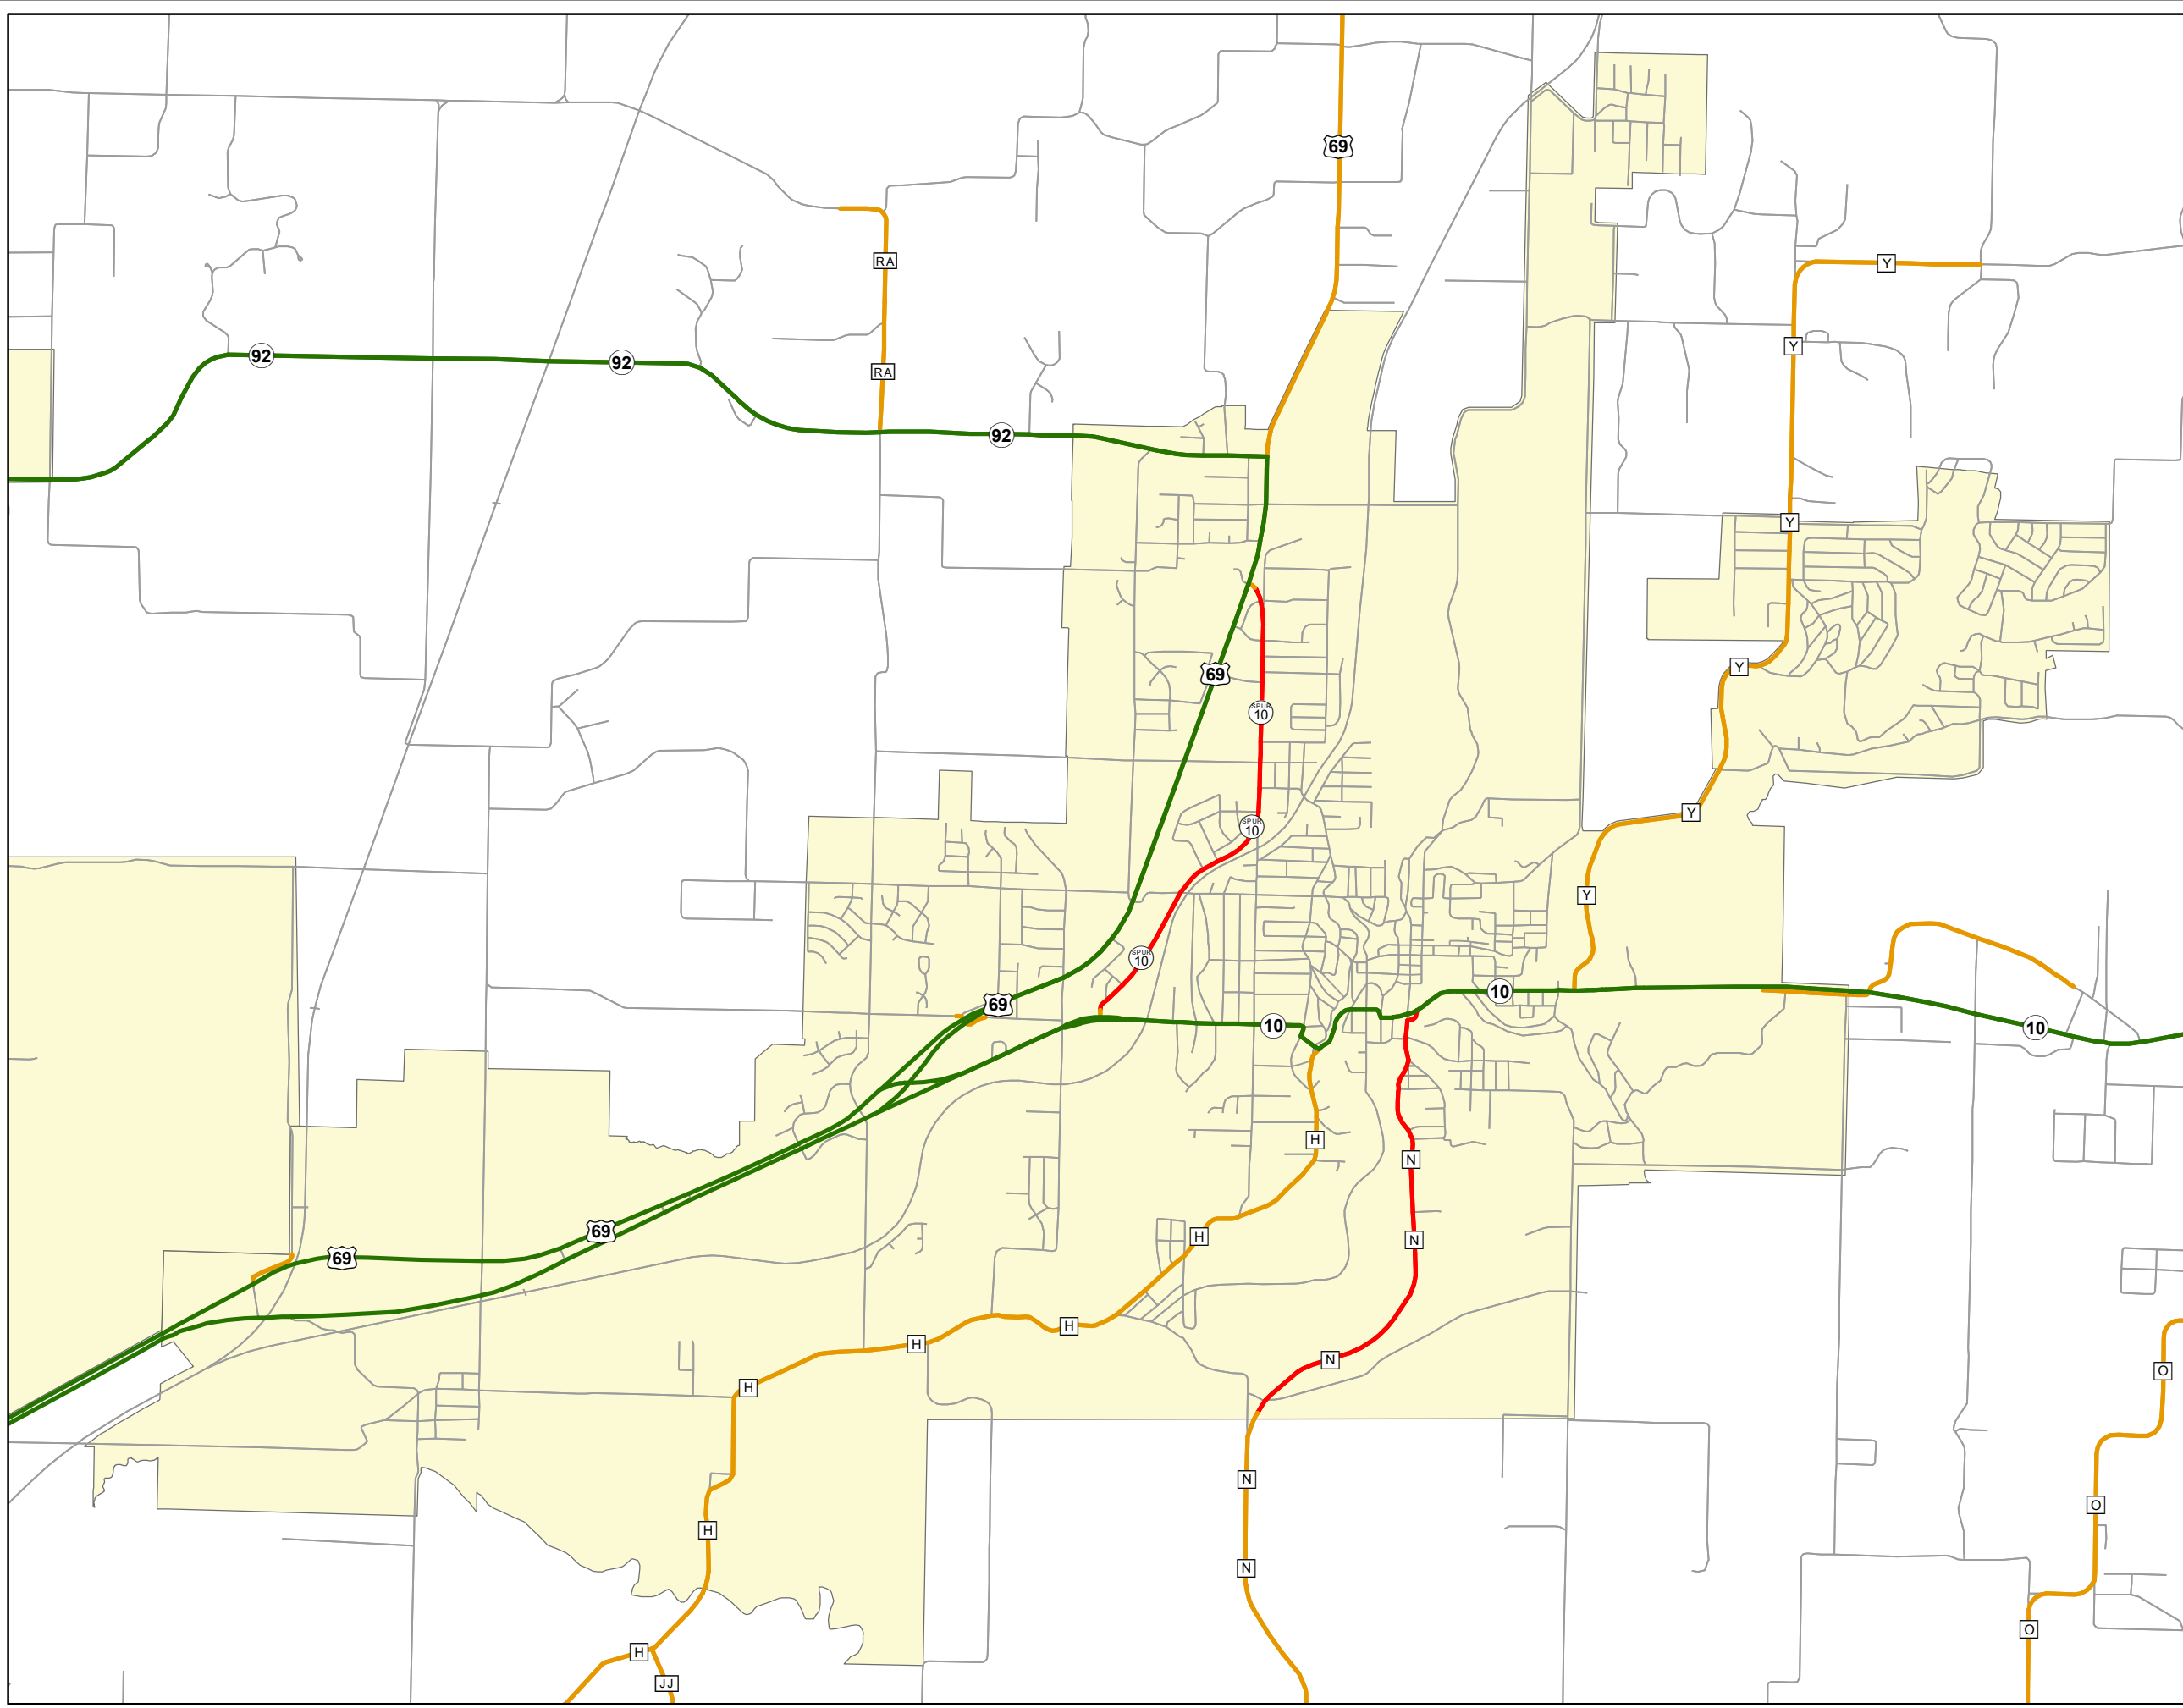

State System Urban Area

EXCELSIOR SPRINGS MISSOURI

State System Class	Miles
Interstate	0
Primary	10.893
Supplementary	7.588
State Marked - NOS	
Other Roads	
Urban Area	

105 W. Capitol Ave.
Jefferson City, MO 65102
Phone (573) 526-5478
Fax (573) 526-8052