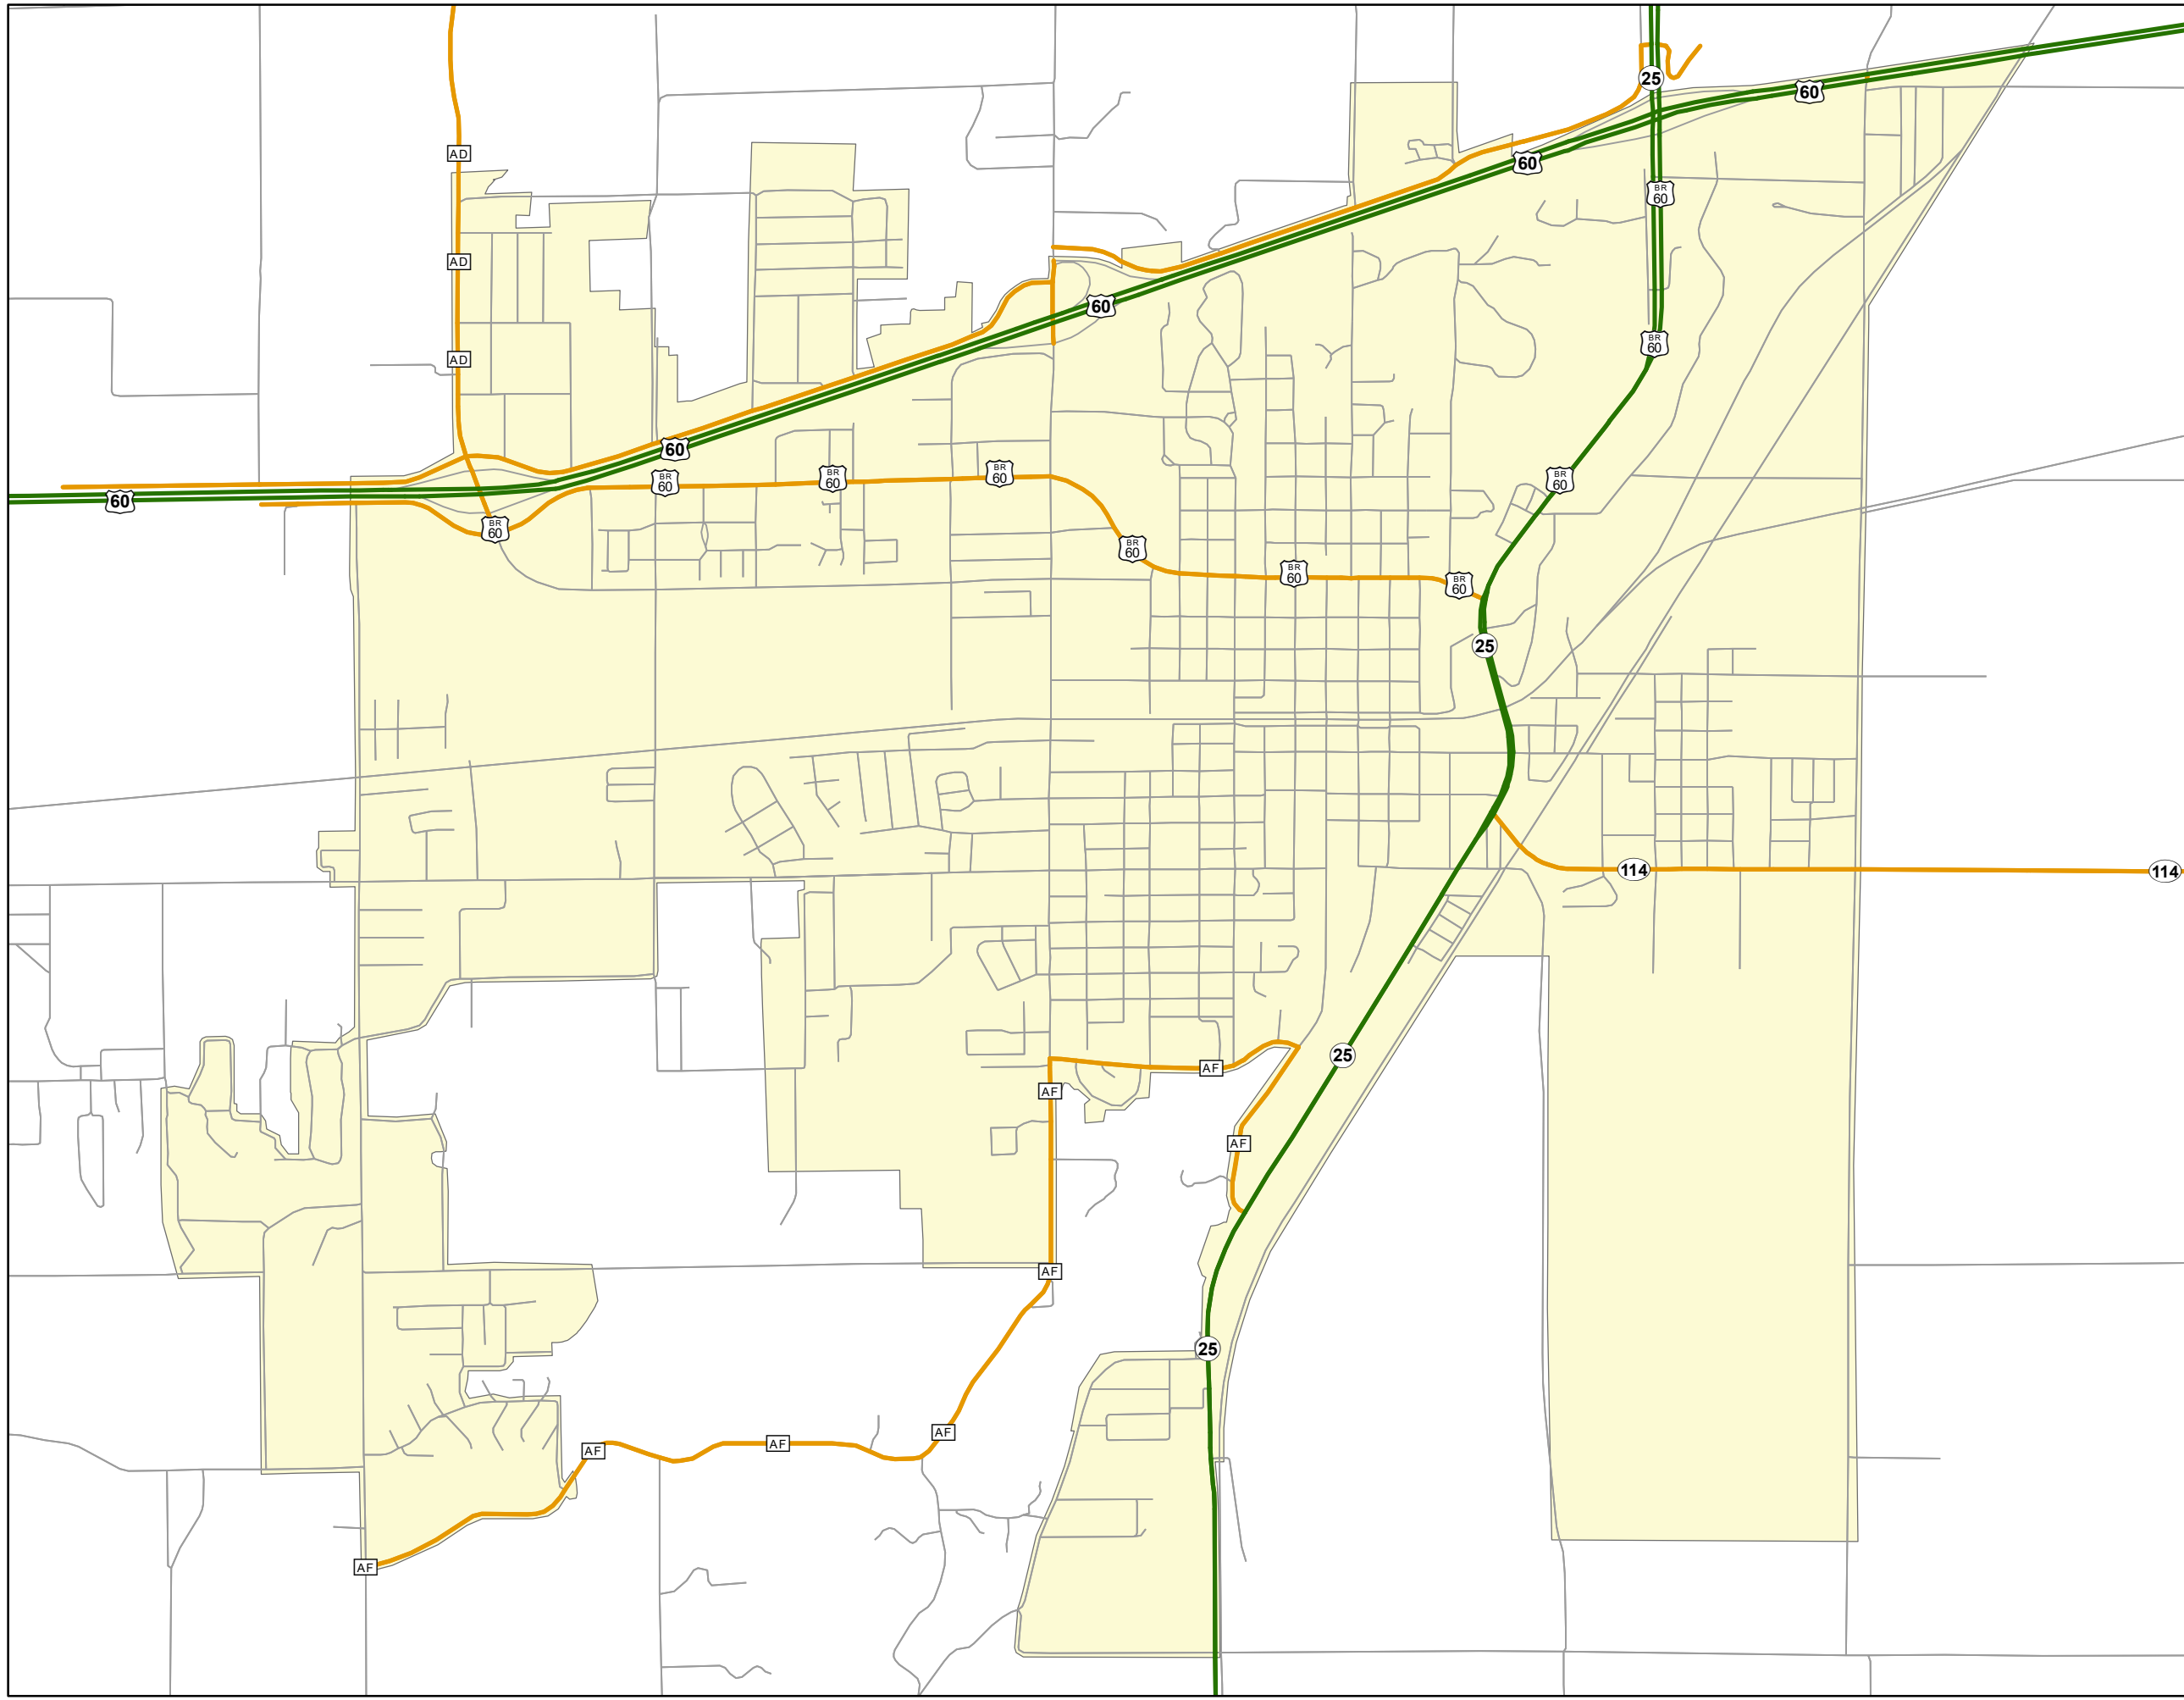

# State System Urban Area

**DEXTER  
MISSOURI**

State System Class	Miles
Interstate	0
Primary	8.819
Supplementary	10.539
State Marked - NOS	
Other Roads	
Urban Area	

105 W. Capitol Ave.  
Jefferson City, MO 65102  
Phone (573) 526-5478  
Fax (573) 526-8052