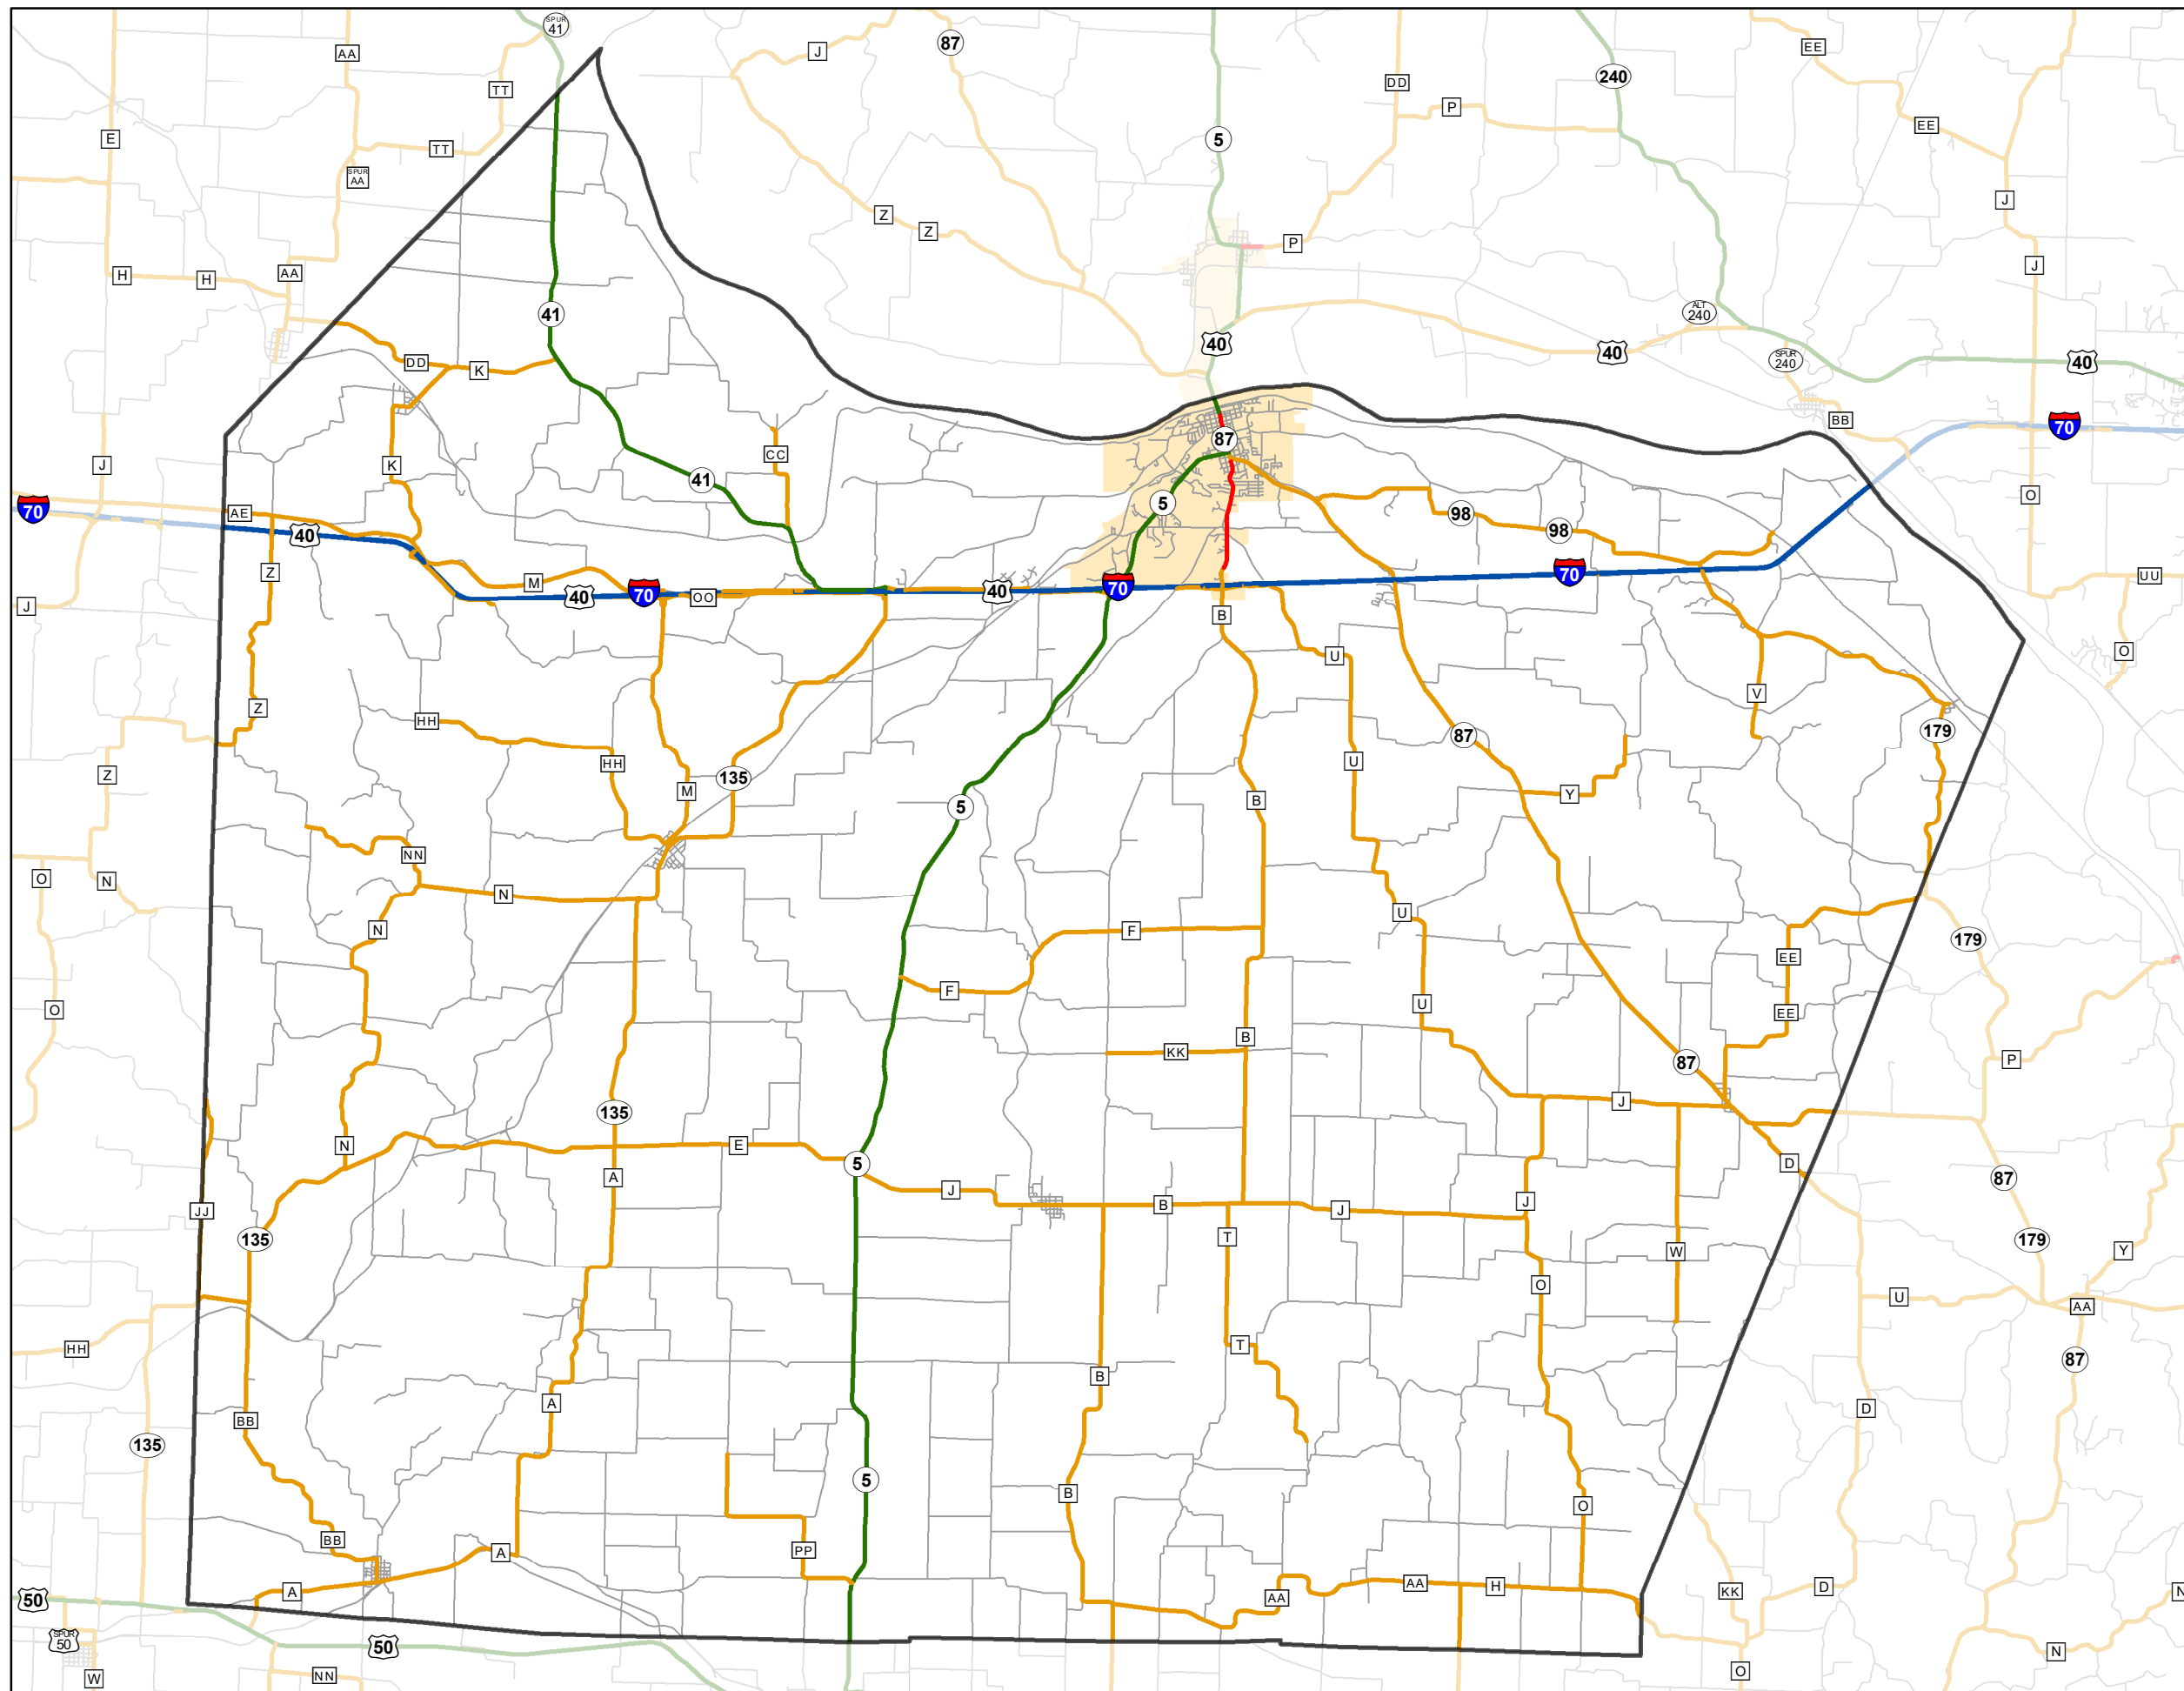

State System Classification

COOPER COUNTY MISSOURI

State System Class	Miles
Interstate	27.994
Primary	34.434
Supplementary	233.765
State Marked - NOS	
Other Roads	
Urban Area	

105 W. Capitol Ave.
 Jefferson City, MO 65102
 Phone (573) 526-5478
 Fax (573) 526-8052