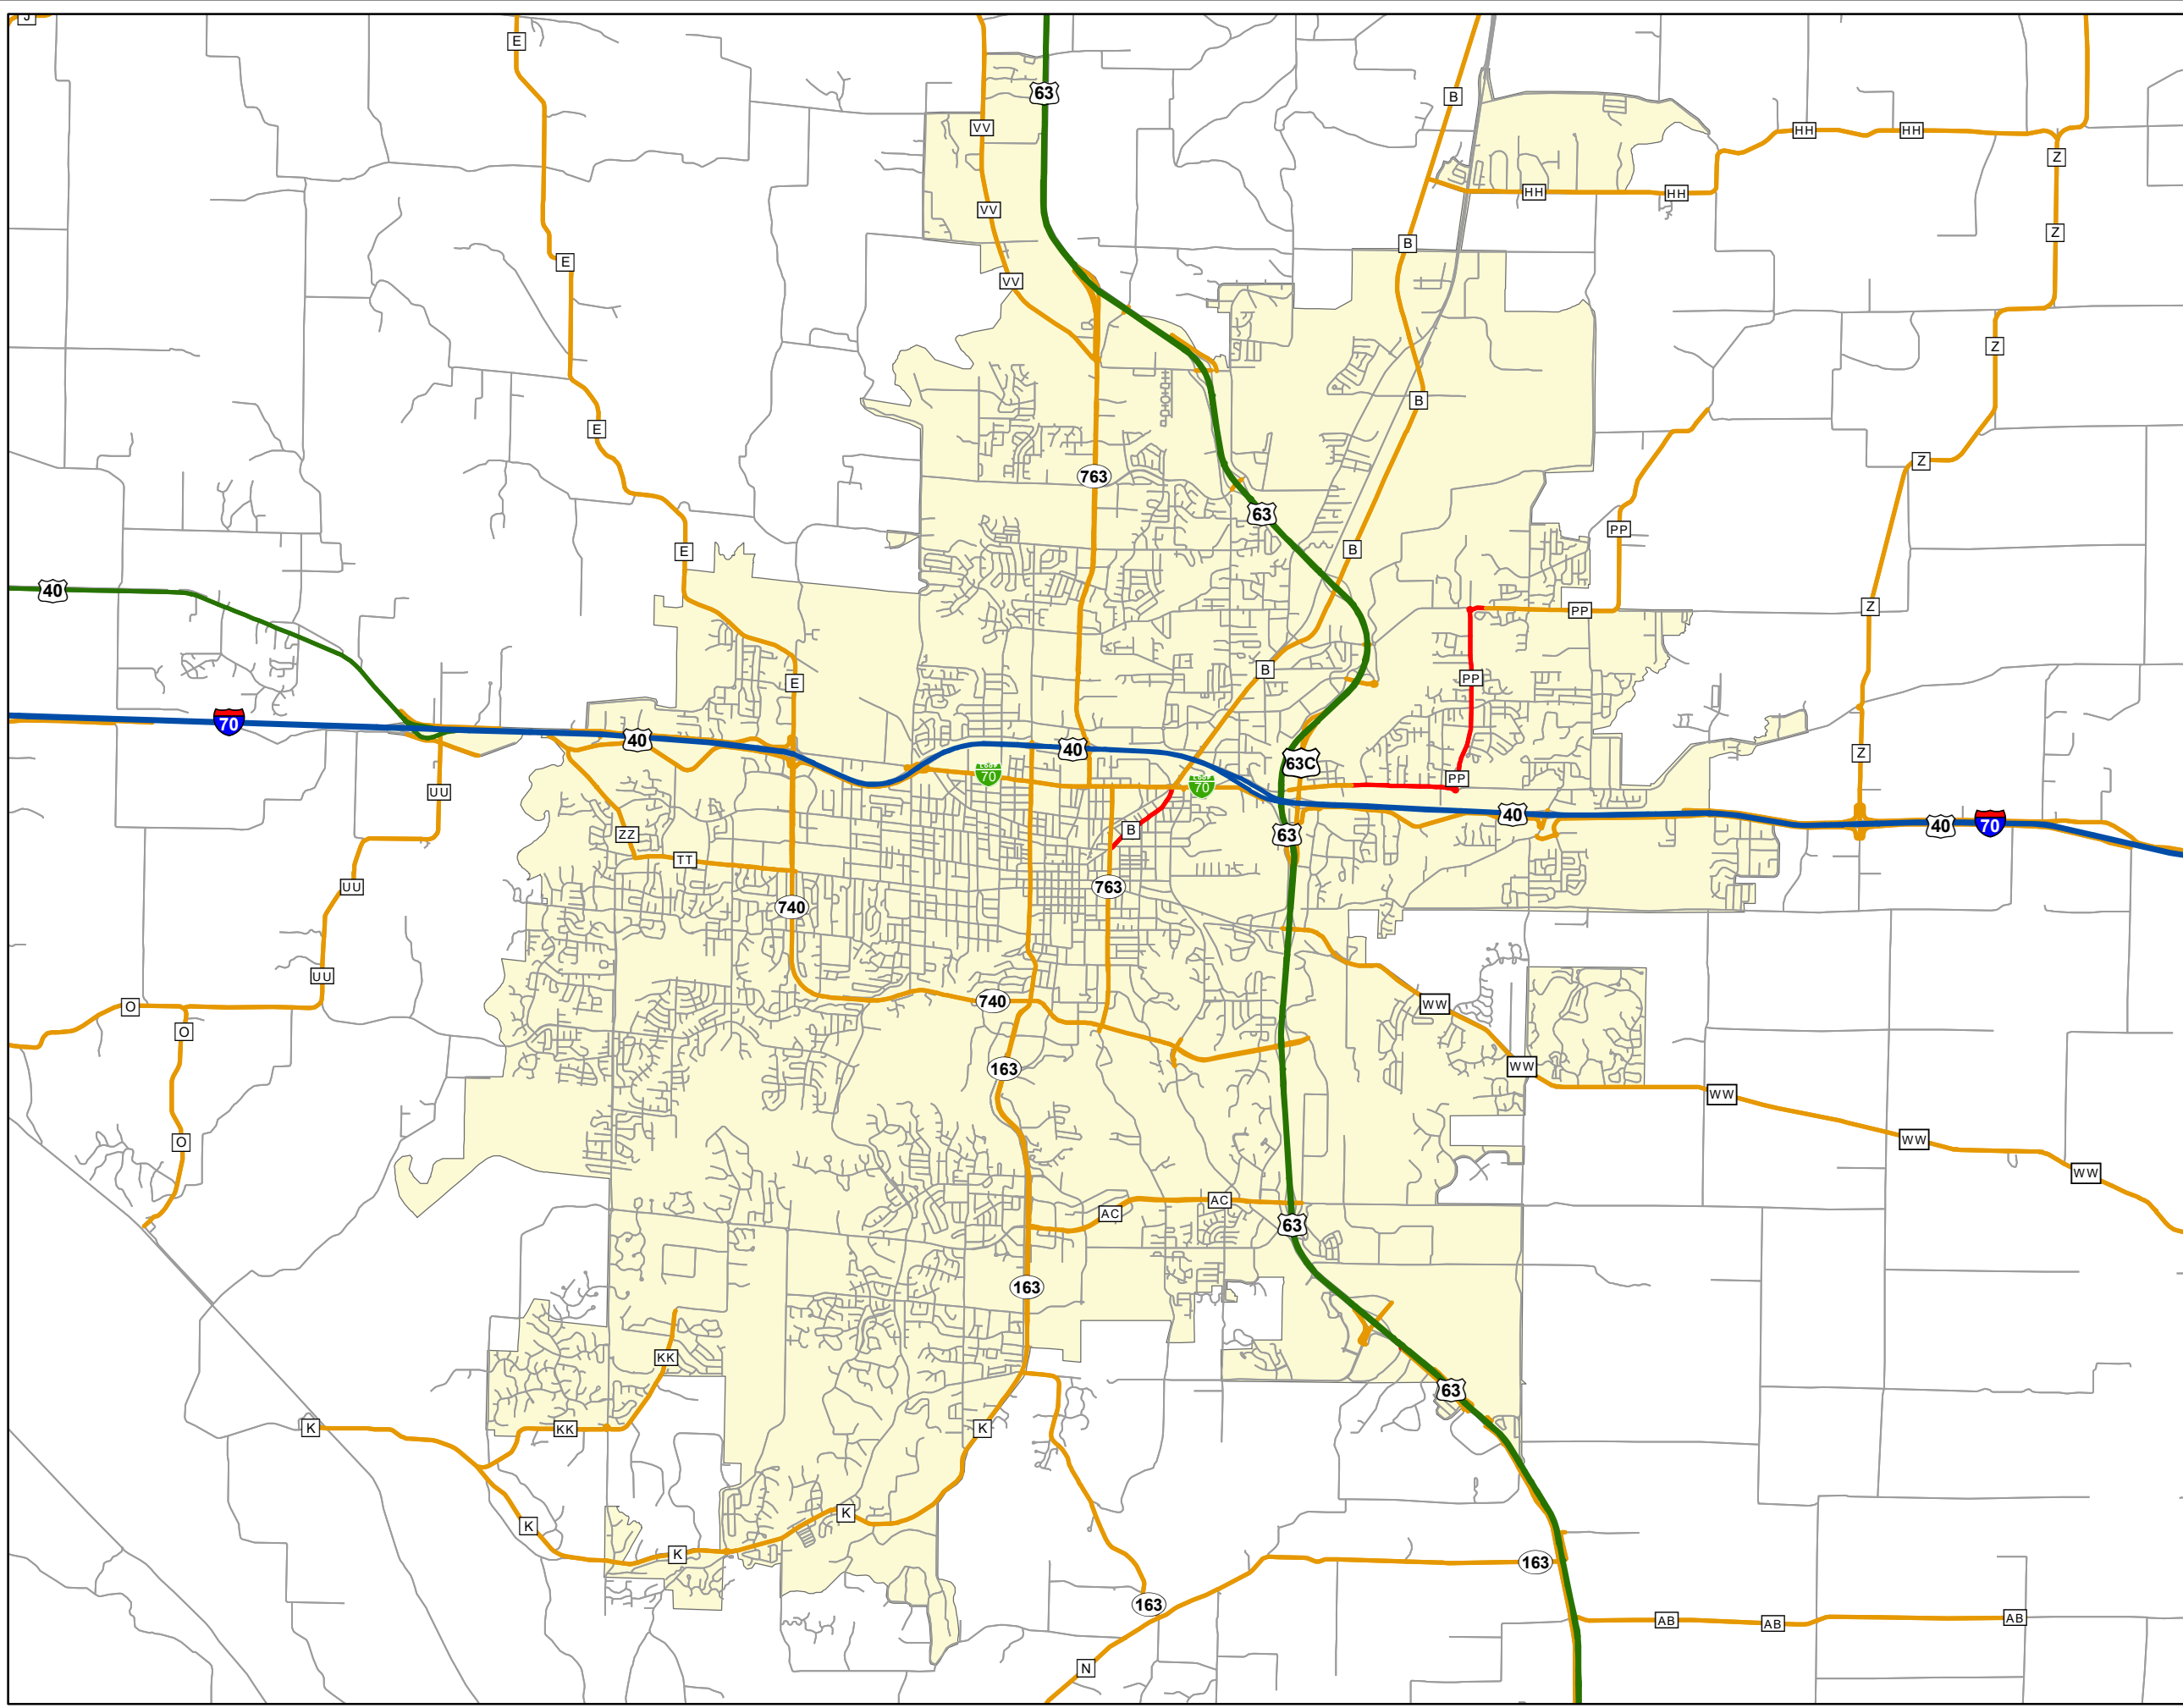

# State System Urban Area

**COLUMBIA  
MISSOURI**

State System Class	Miles
Interstate	11.406
Primary	14.972
Supplementary	67.096
State Marked - NOS	
Other Roads	
Urban Area	

105 W. Capitol Ave.  
Jefferson City, MO 65102  
Phone (573) 526-5478  
Fax (573) 526-8052