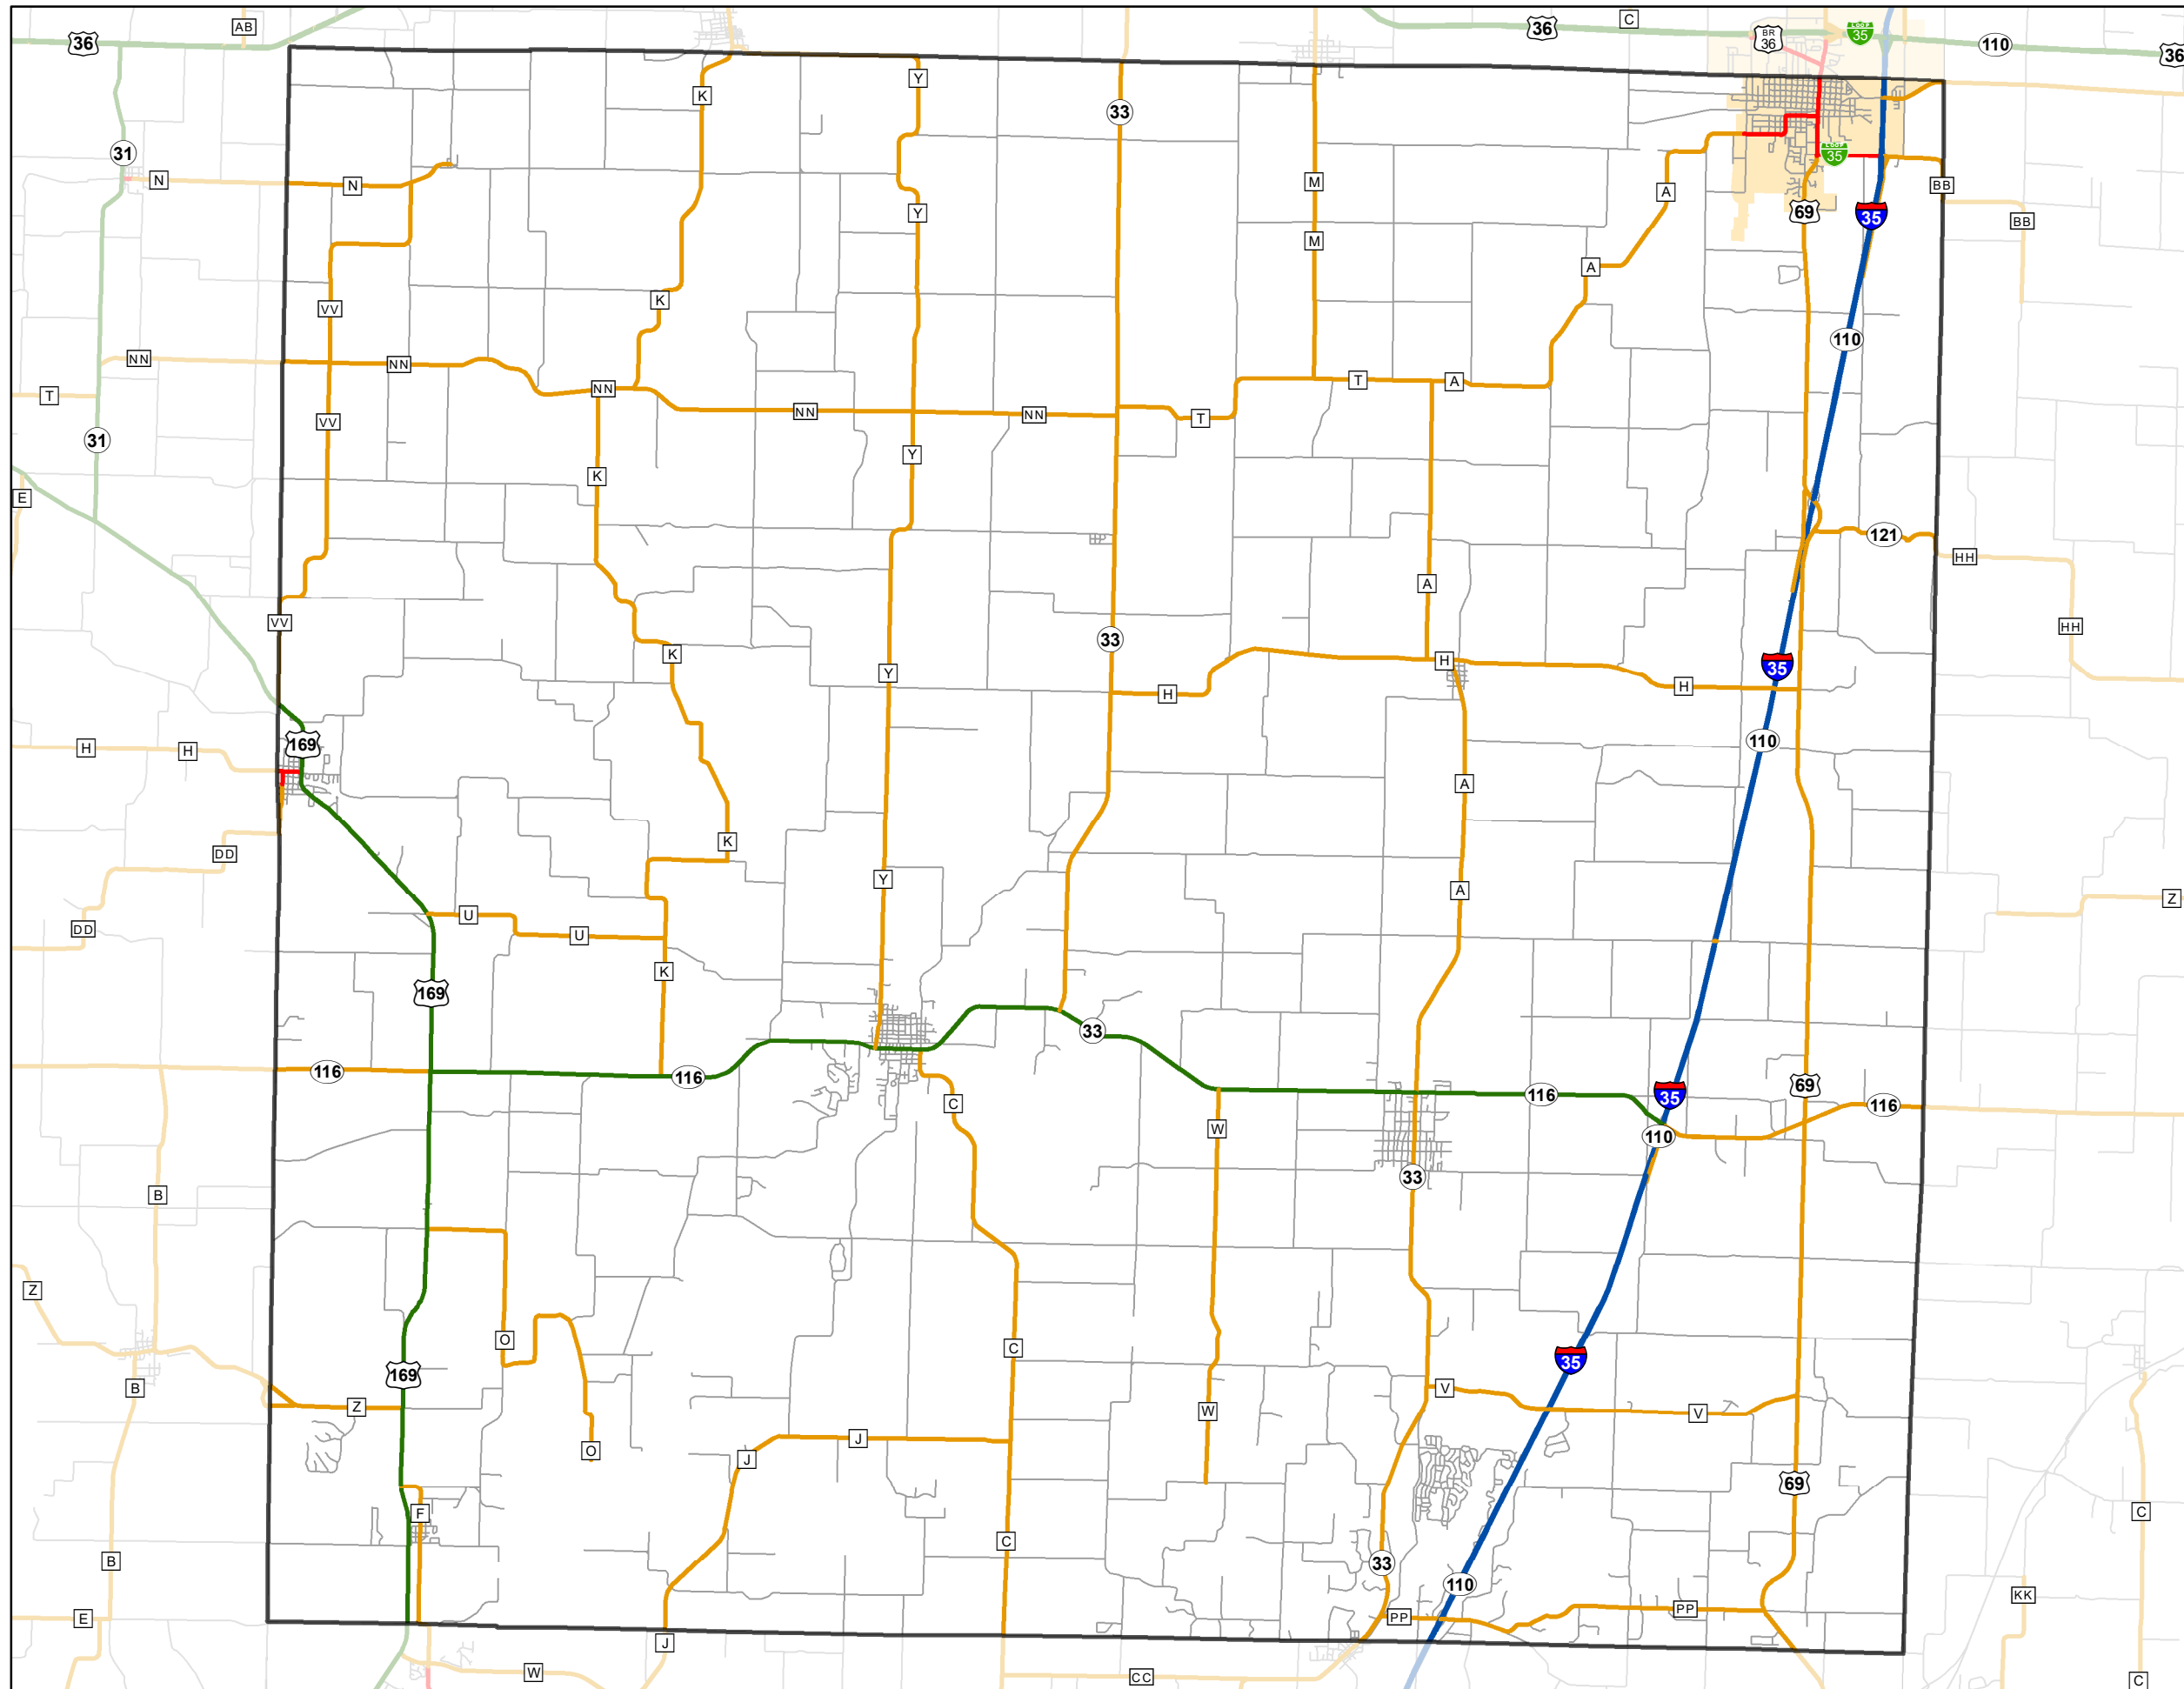

State System Classification

CLINTON COUNTY MISSOURI

State System Class	Miles
Interstate	20.946
Primary	29.216
Supplementary	177.876
State Marked - NOS	
Other Roads	
Urban Area	

105 W. Capitol Ave.
 Jefferson City, MO 65102
 Phone (573) 526-5478
 Fax (573) 526-8052