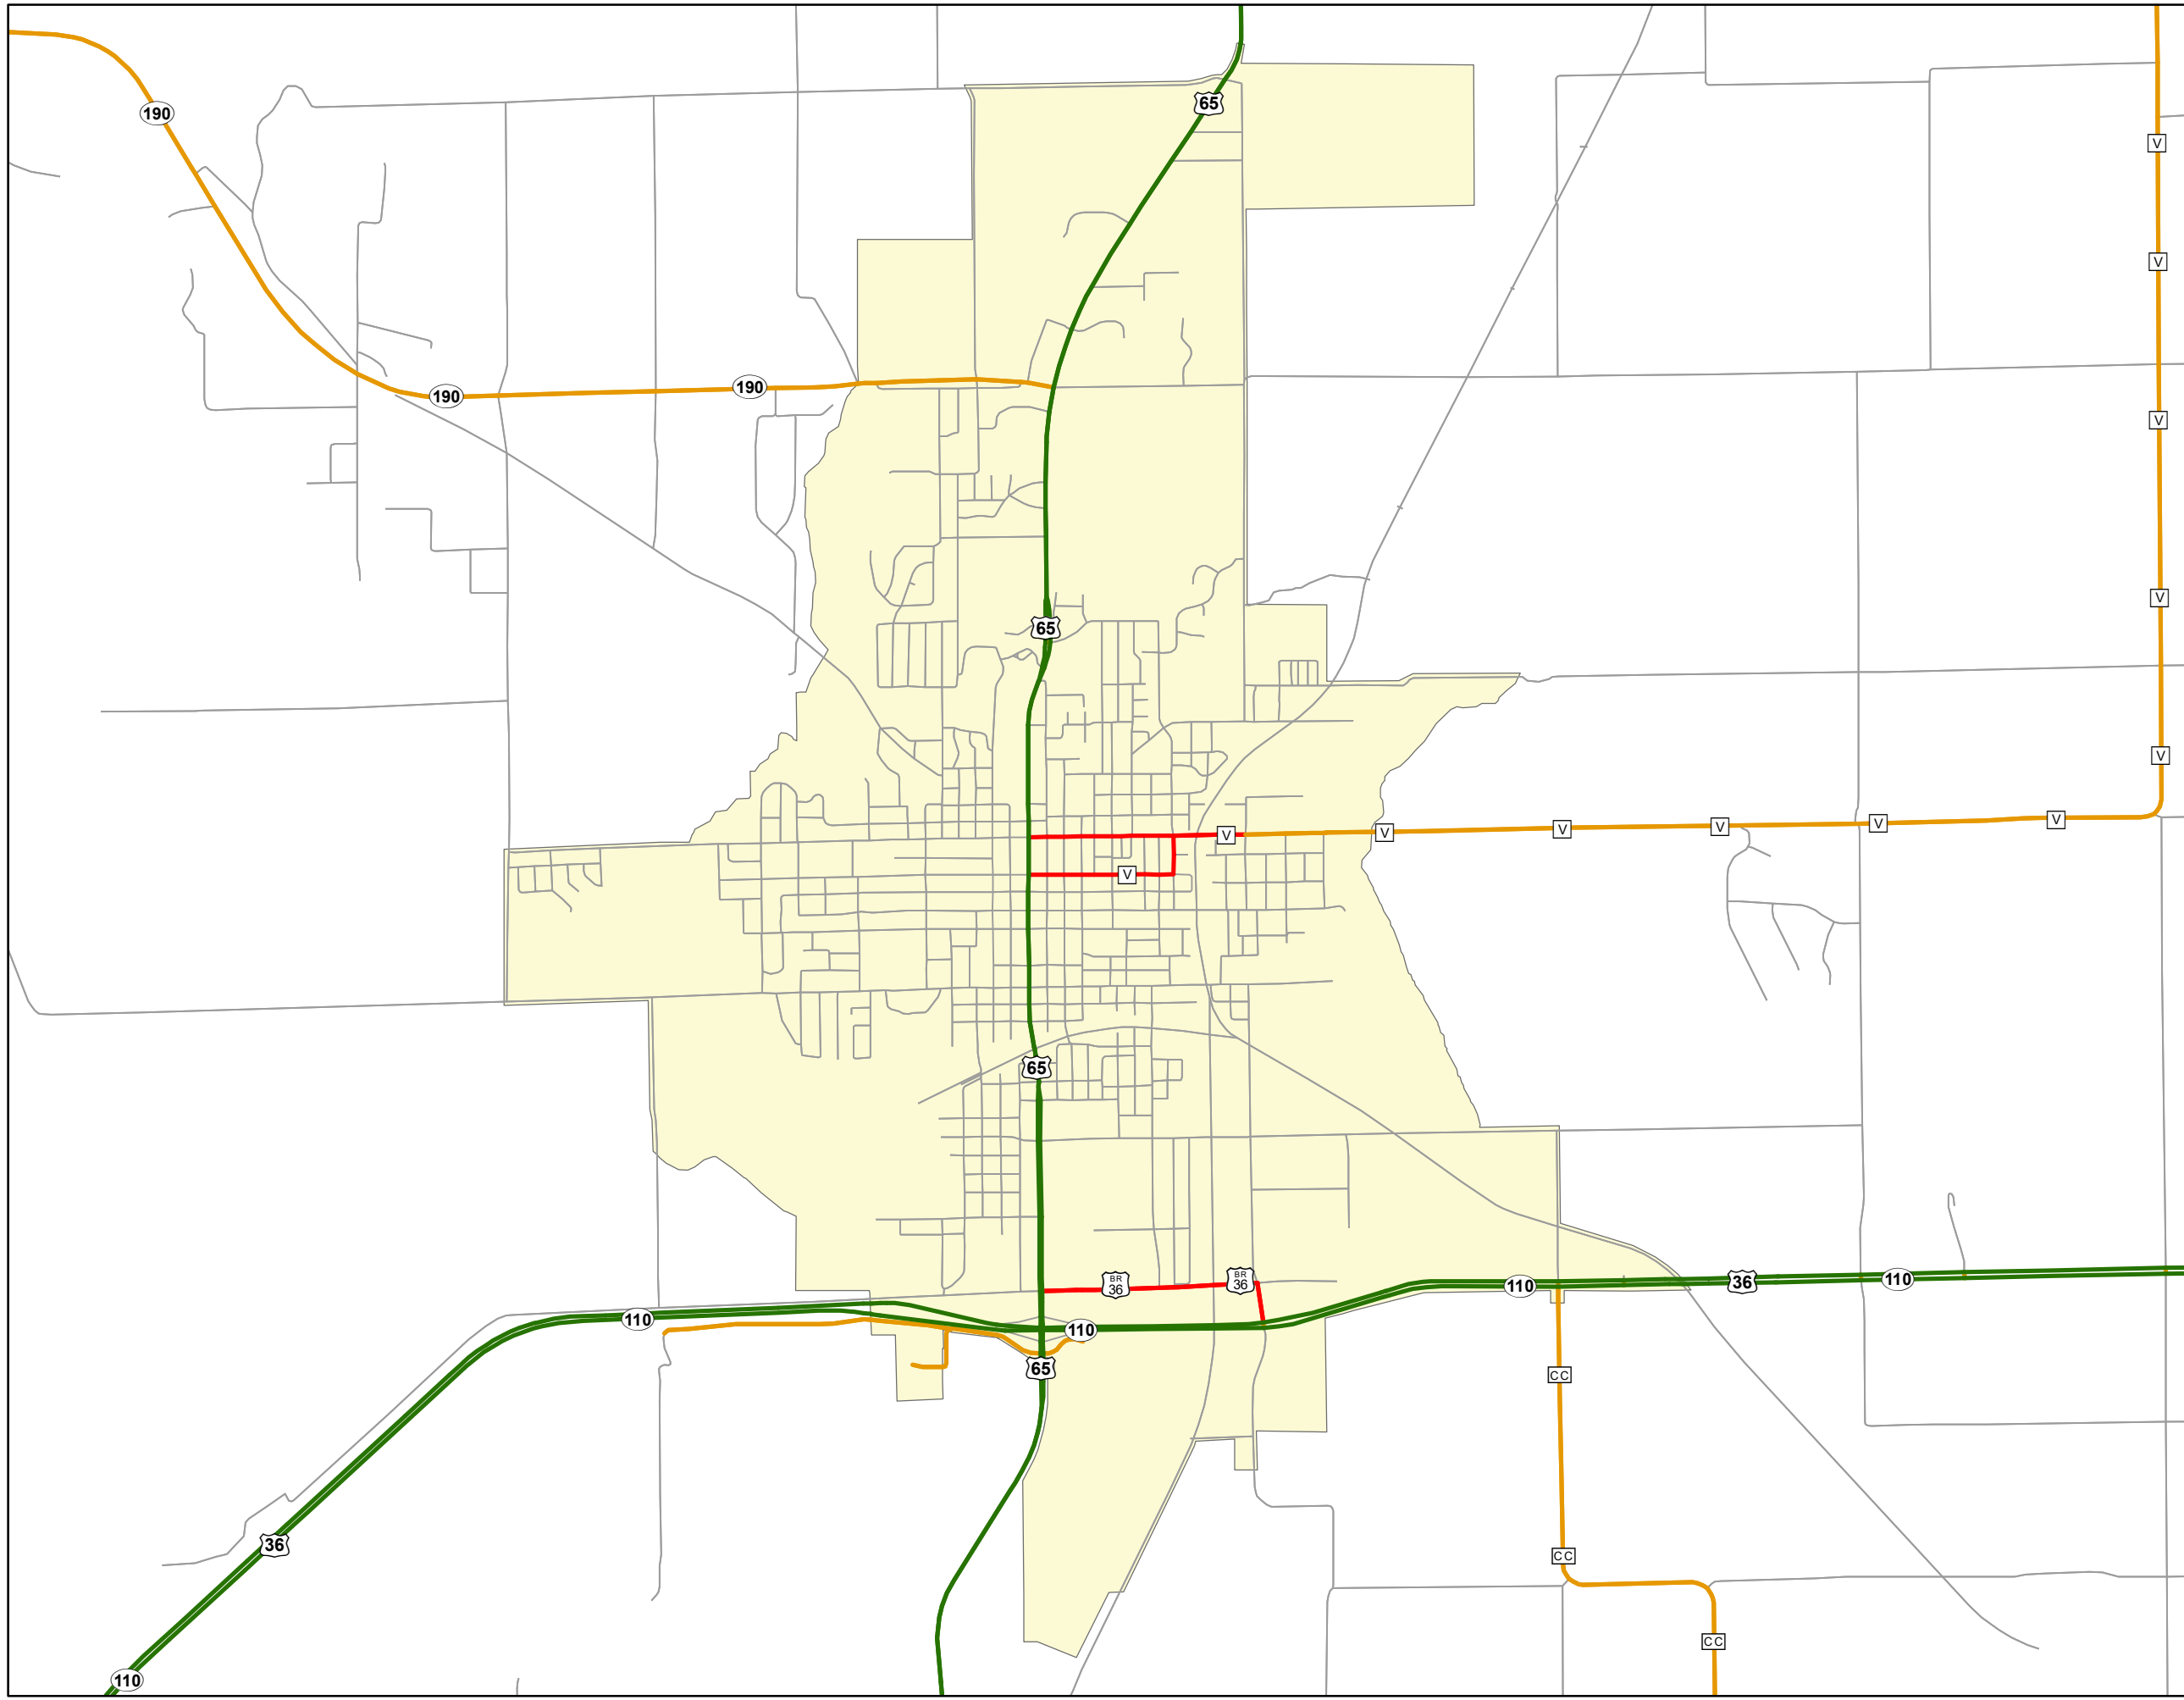

# State System Urban Area

## CHILLICOTHE MISSOURI

State System Class	Miles
Interstate	0
Primary	7.318
Supplementary	2.113
State Marked - NOS	
Other Roads	
Urban Area	

105 W. Capitol Ave.  
 Jefferson City, MO 65102  
 Phone (573) 526-5478  
 Fax (573) 526-8052